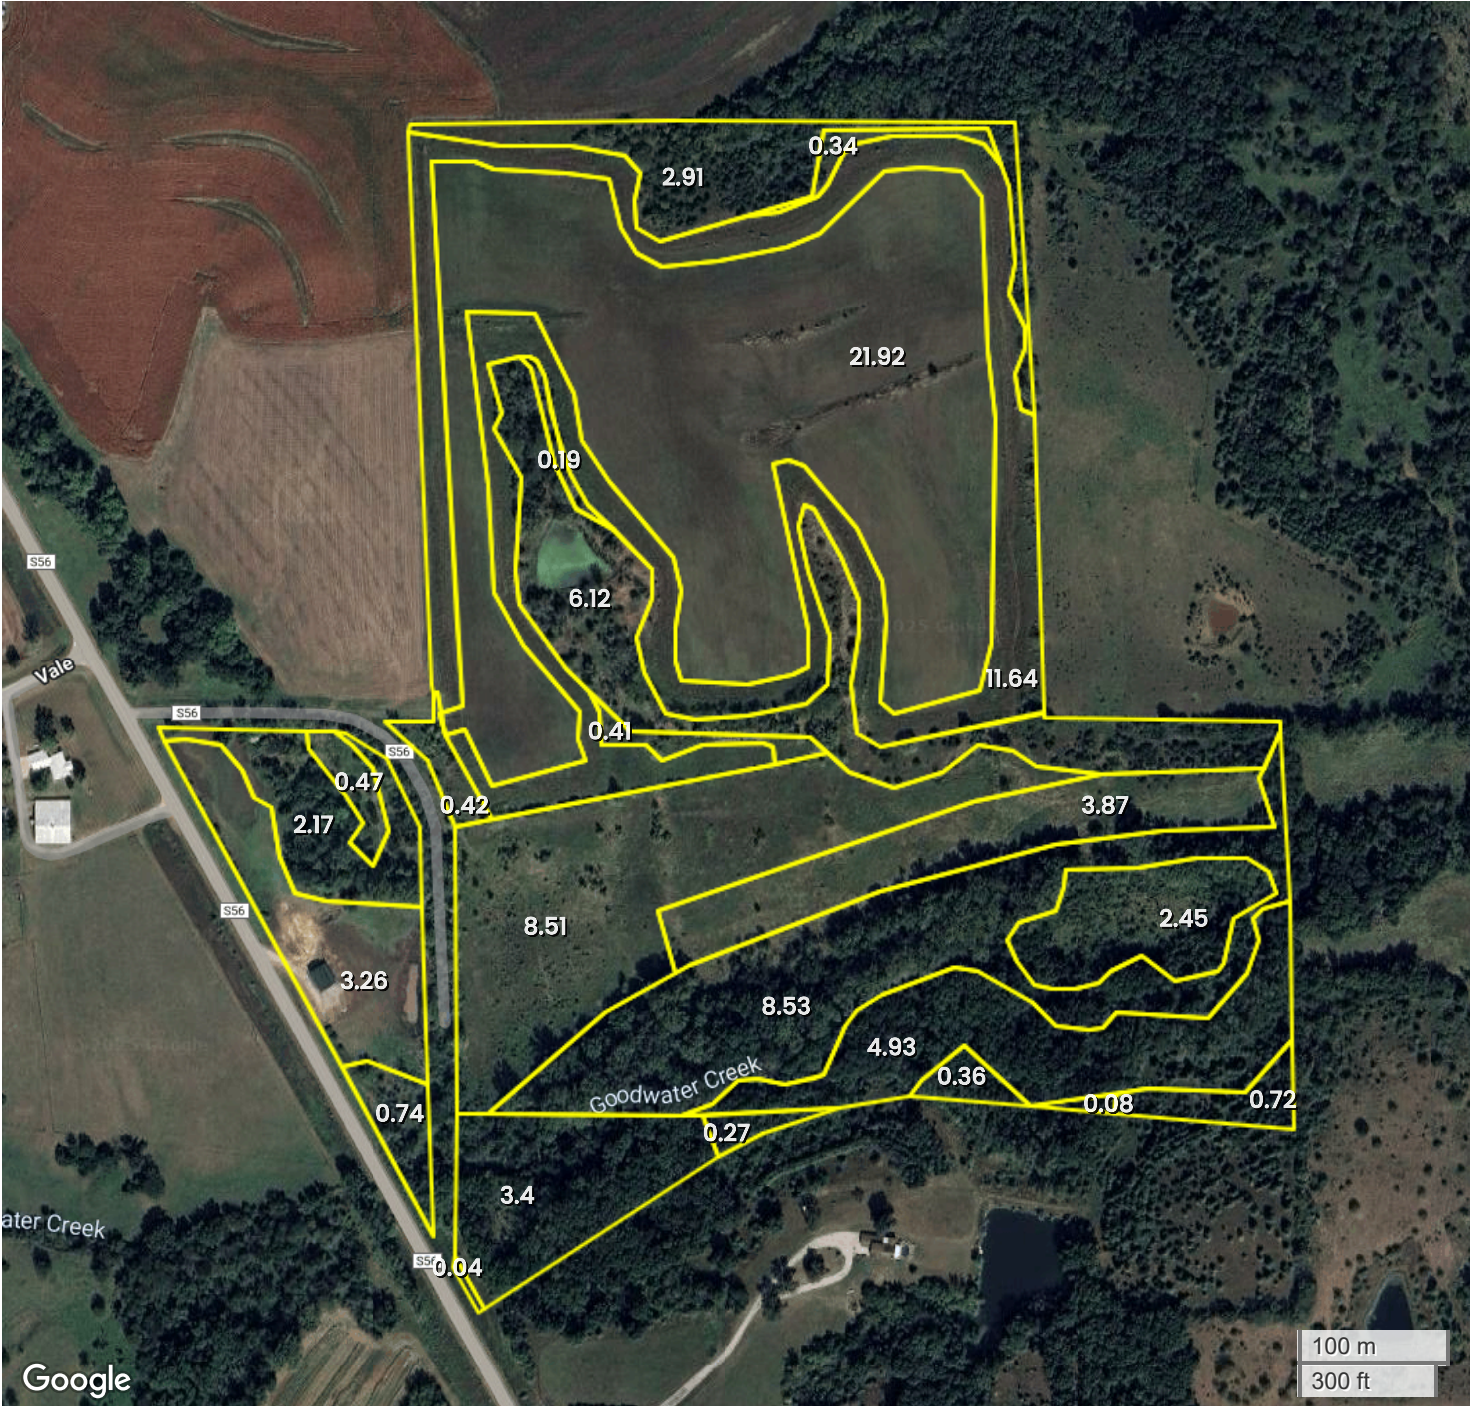

SOUTHERN IOWA - WAYNE COUNTY, IOWA FARM
AERIAL MAP

Google

Center: 40.888271, -93.166799

04-70N-20W
Wright Township
Wayne County, IA

FarmWorth, LLC makes no representations or warranties, express or implied, as to the accuracy of any information, data, numerical values, boundaries, or any other information generated through the use of FarmWorth.com. User is solely responsible for independently investigating and determining all information provided through FarmWorth.com prior to use and waives any and all claims against FarmWorth, LLC for any inaccuracies or inconsistencies in the information and/or data.