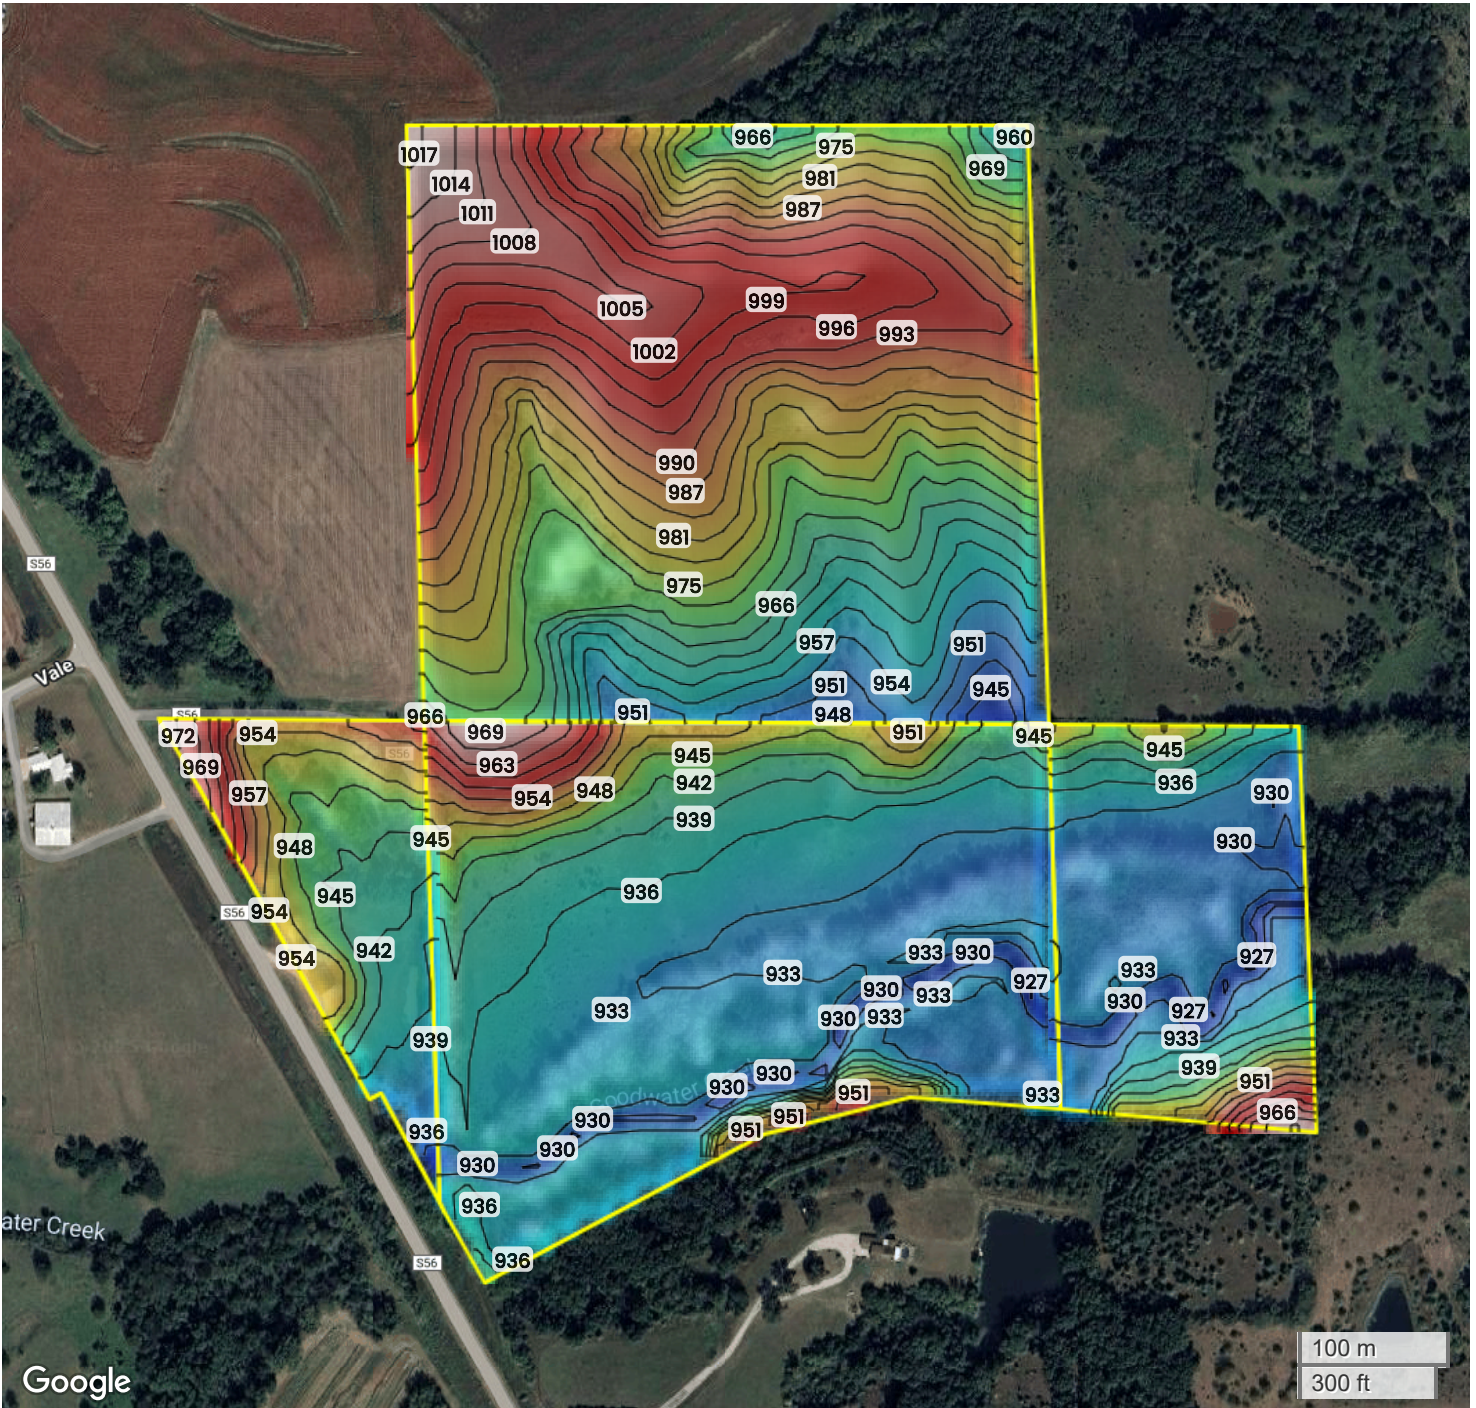

SOUTHERN IOWA - WAYNE COUNTY, IOWA FARM
TOPOGRAPHY

Google

927 ft

1017 ft

Center: 40.888345, -93.166716

04-70N-20W

Wright Township
Wayne County, IA

Source: USGS 10m DEM
Interval(ft): 3
Max: 1017.0 ft
Min: 927.0 ft
Range: 90.0 ft
Average: 972.0 ft

FarmWorth, LLC makes no representations or warranties, express or implied, as to the accuracy of any information, data, numerical values, boundaries, or any other information generated through the use of FarmWorth.com. User is solely responsible for independently investigating and determining all information provided through FarmWorth.com prior to use and waives any and all claims against FarmWorth, LLC for any inaccuracies or inconsistencies in the information and/or data.