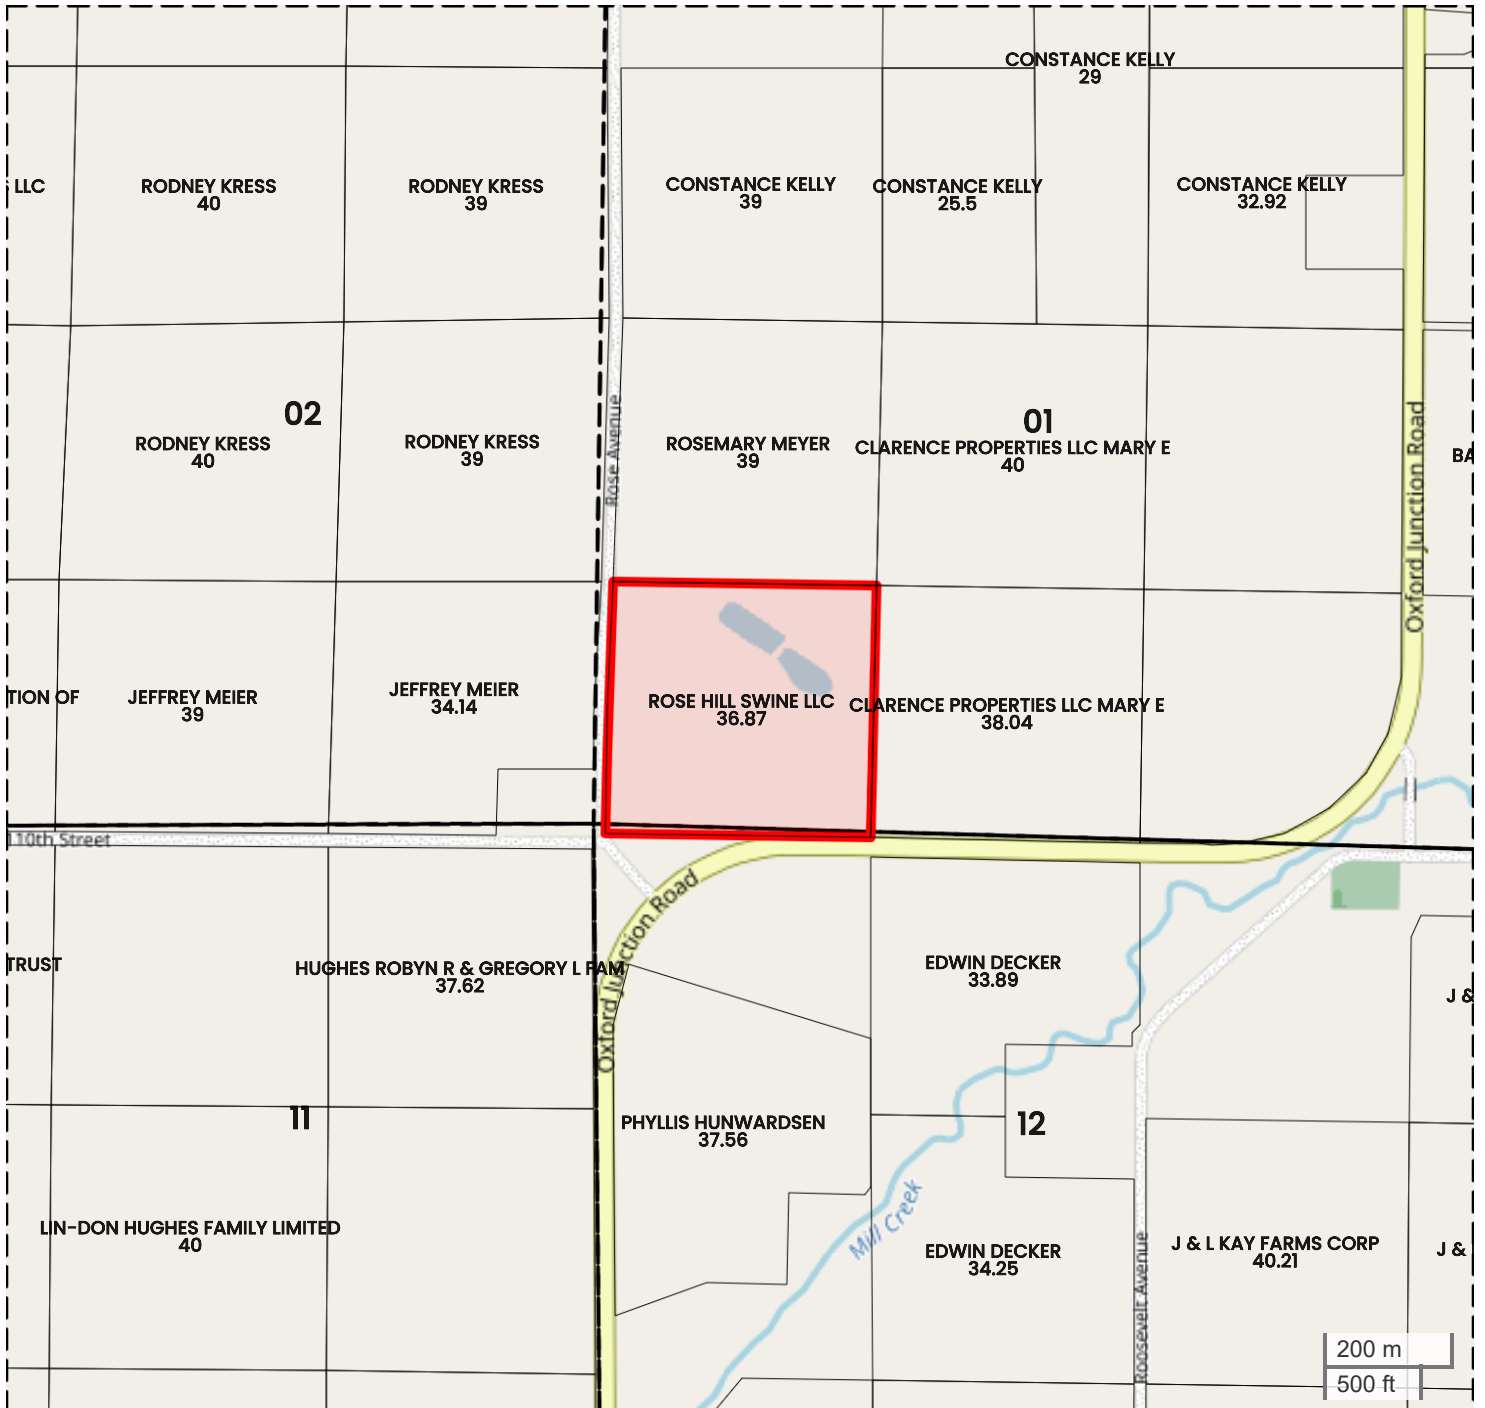

CLARENCE FARM (40 AC TOTAL, 37.79 AC TILLABLE)

PLAT MAP

Center: 41.934316, -91.032426

01-82N-2W
Dayton Township
Cedar County, IA

200 m
500 ft

FarmWorth, LLC makes no representations or warranties, express or implied, as to the accuracy of any information, data, numerical values, boundaries, or any other information generated through the use of FarmWorth.com. User is solely responsible for independently investigating and determining all information provided through FarmWorth.com prior to use and waives any and all claims against FarmWorth, LLC for any inaccuracies or inconsistencies in the information and/or data.