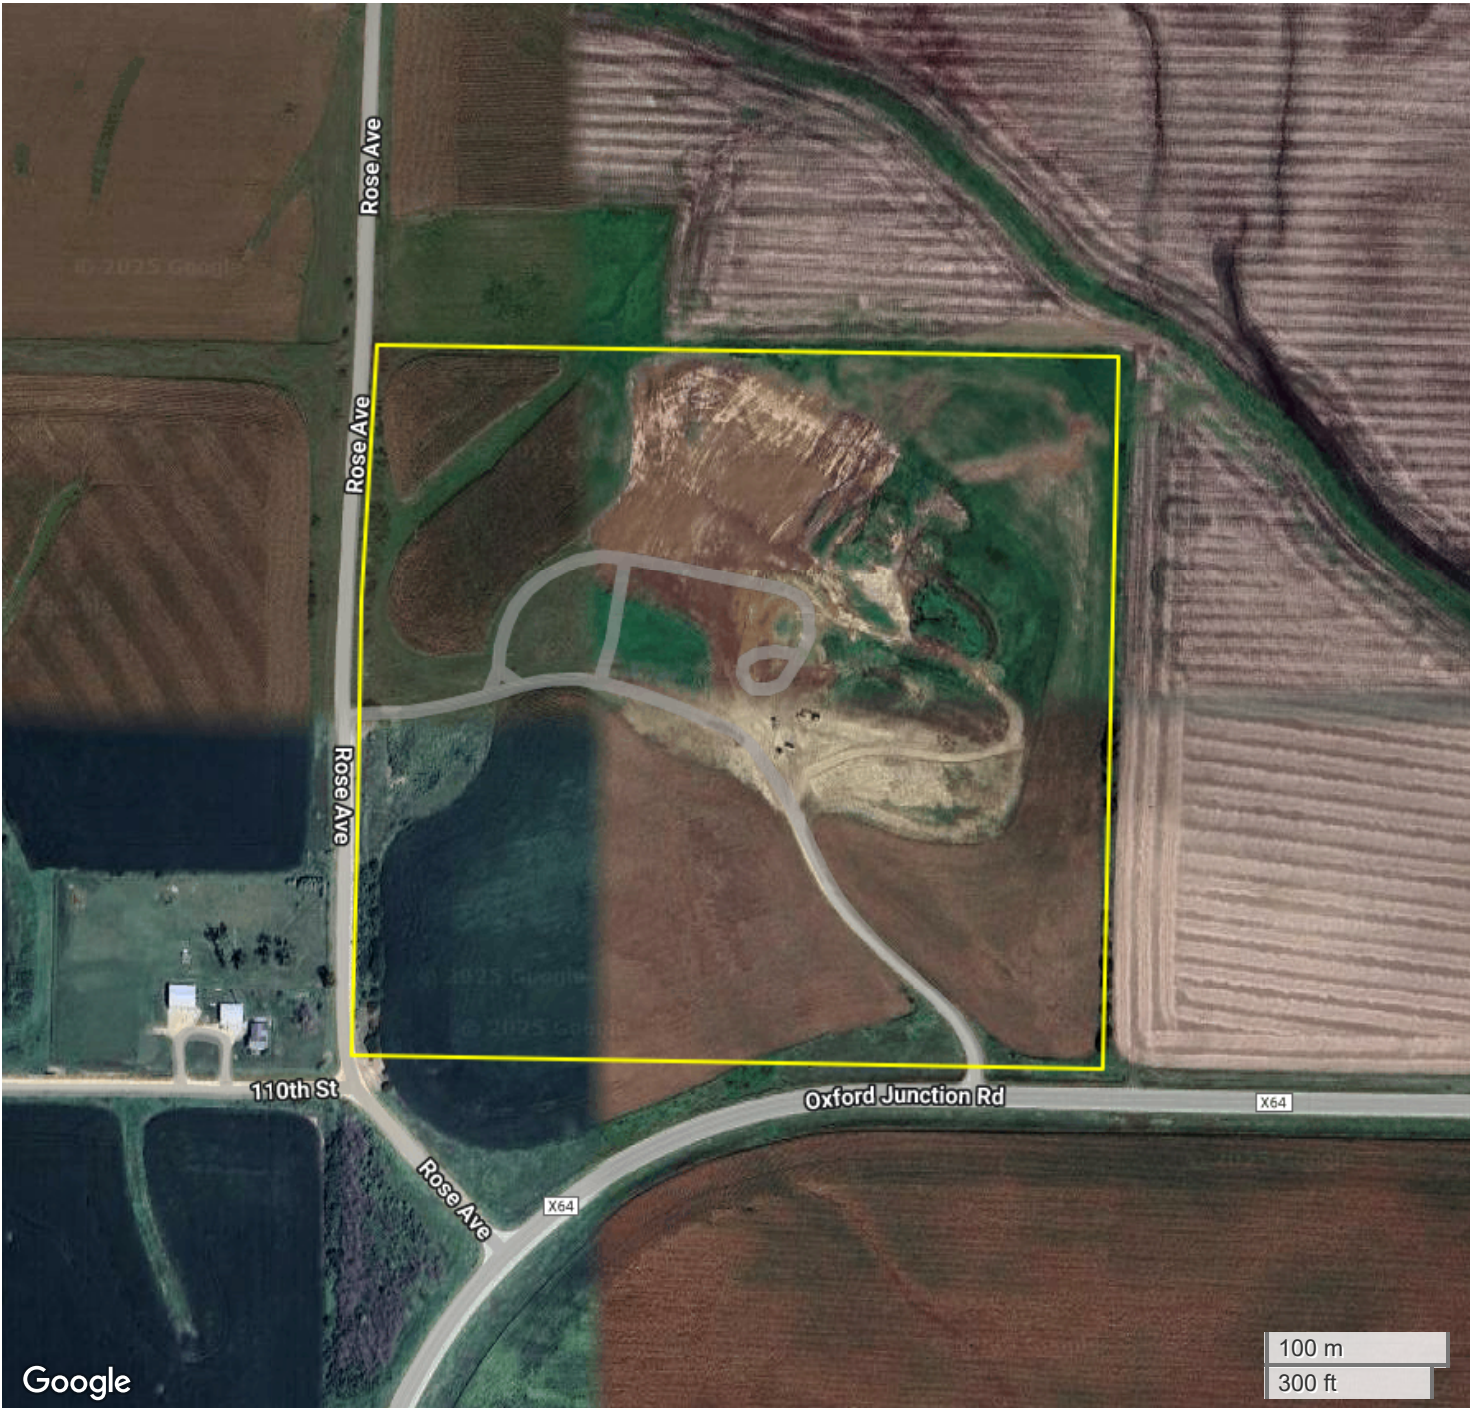

72 ROSE AVENUE CLARENCE, IA (40 AC TOTAL, 37.79 AC TILLABLE)

AERIAL MAP

Center: 41.934304, -91.032394

01-82N-2W
Dayton Township
Cedar County, IA

FarmWorth, LLC makes no representations or warranties, express or implied, as to the accuracy of any information, data, numerical values, boundaries, or any other information generated through the use of FarmWorth.com. User is solely responsible for independently investigating and determining all information provided through FarmWorth.com prior to use and waives any and all claims against FarmWorth, LLC for any inaccuracies or inconsistencies in the information and/or data.