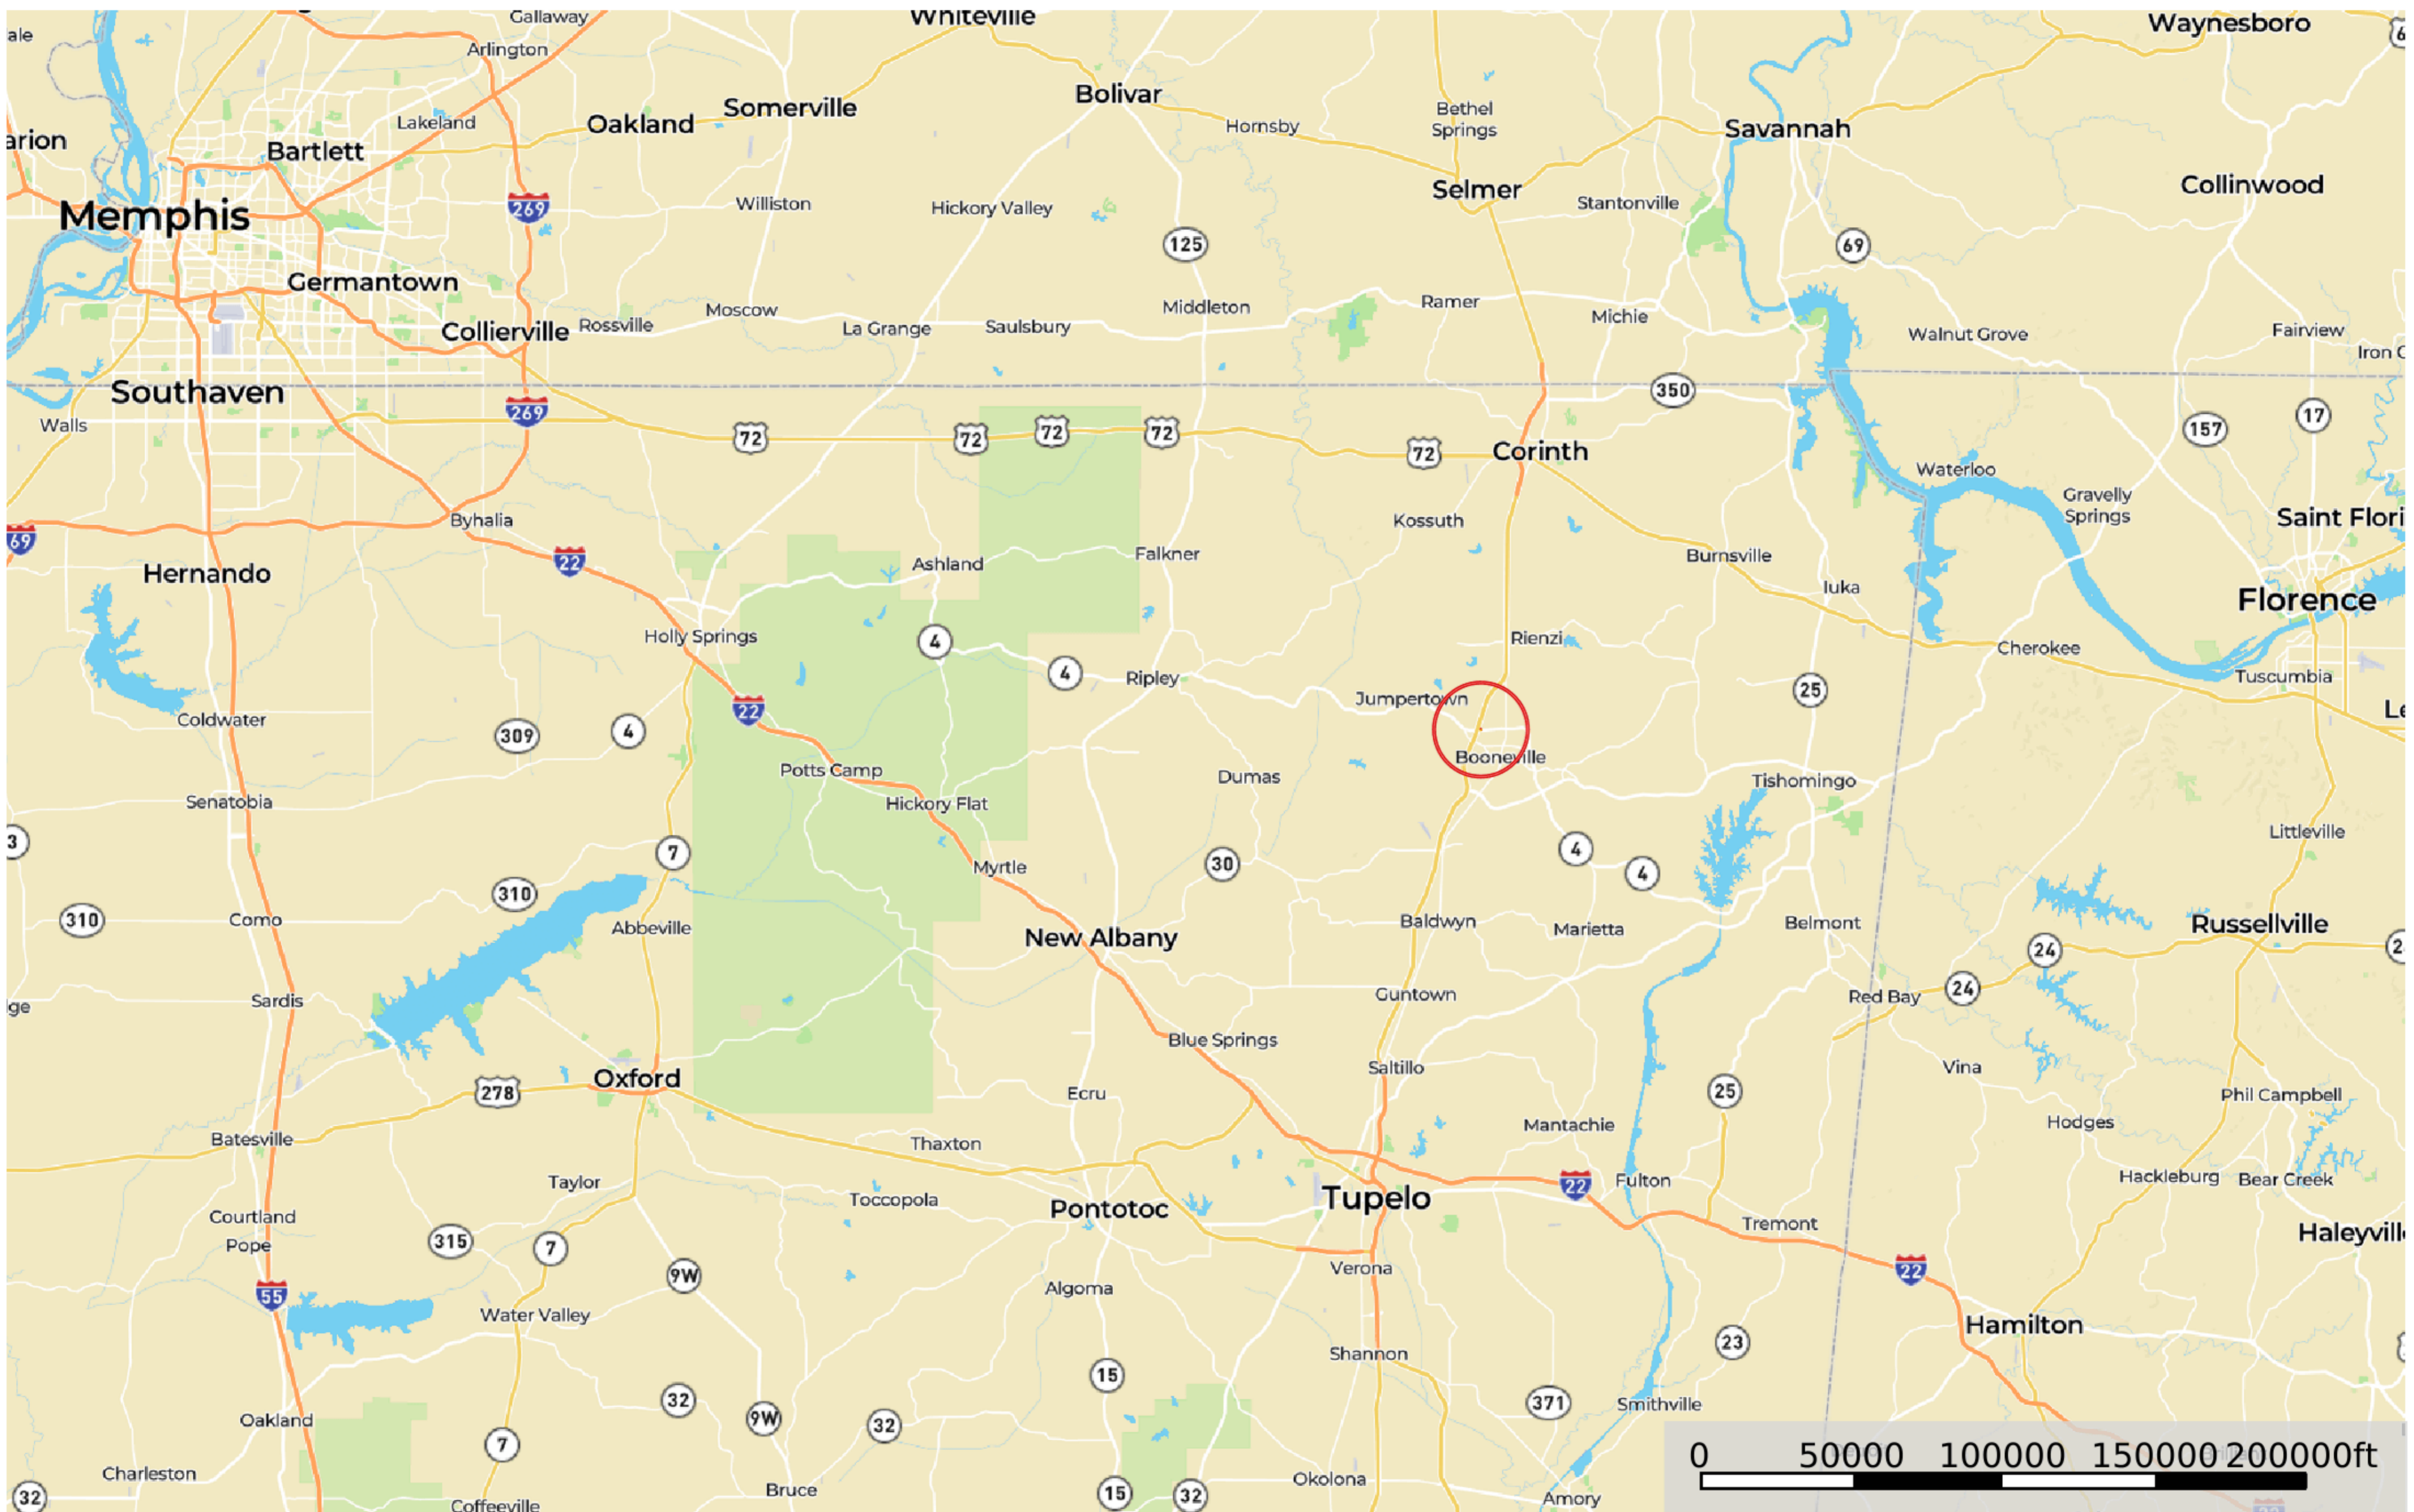

# Staggs Estate Lot

Prentiss County, Mississippi, 0.8 AC +/-

- Road / Trail
- Boundary
- General Location

# Staggs Estate Lot

Prentiss County, Mississippi, 0.8 AC +/-

--- Road / Trail    Boundary    General Location

# Staggs Estate Lot

Prentiss County, Mississippi, 0.8 AC +/-

--- Road / Trail  Boundary

# Staggs Estate Lot

Prentiss County, Mississippi, 0.8 AC +/-

+/-160' OF HIGH VISIBILITY FRONTAGE ON W. CHAMBERS DR / MS-HWY 4

BOONEVILLE TRAVEL CENTER

0 200 400 600 800ft

--- Road / Trail    ▭ Boundary