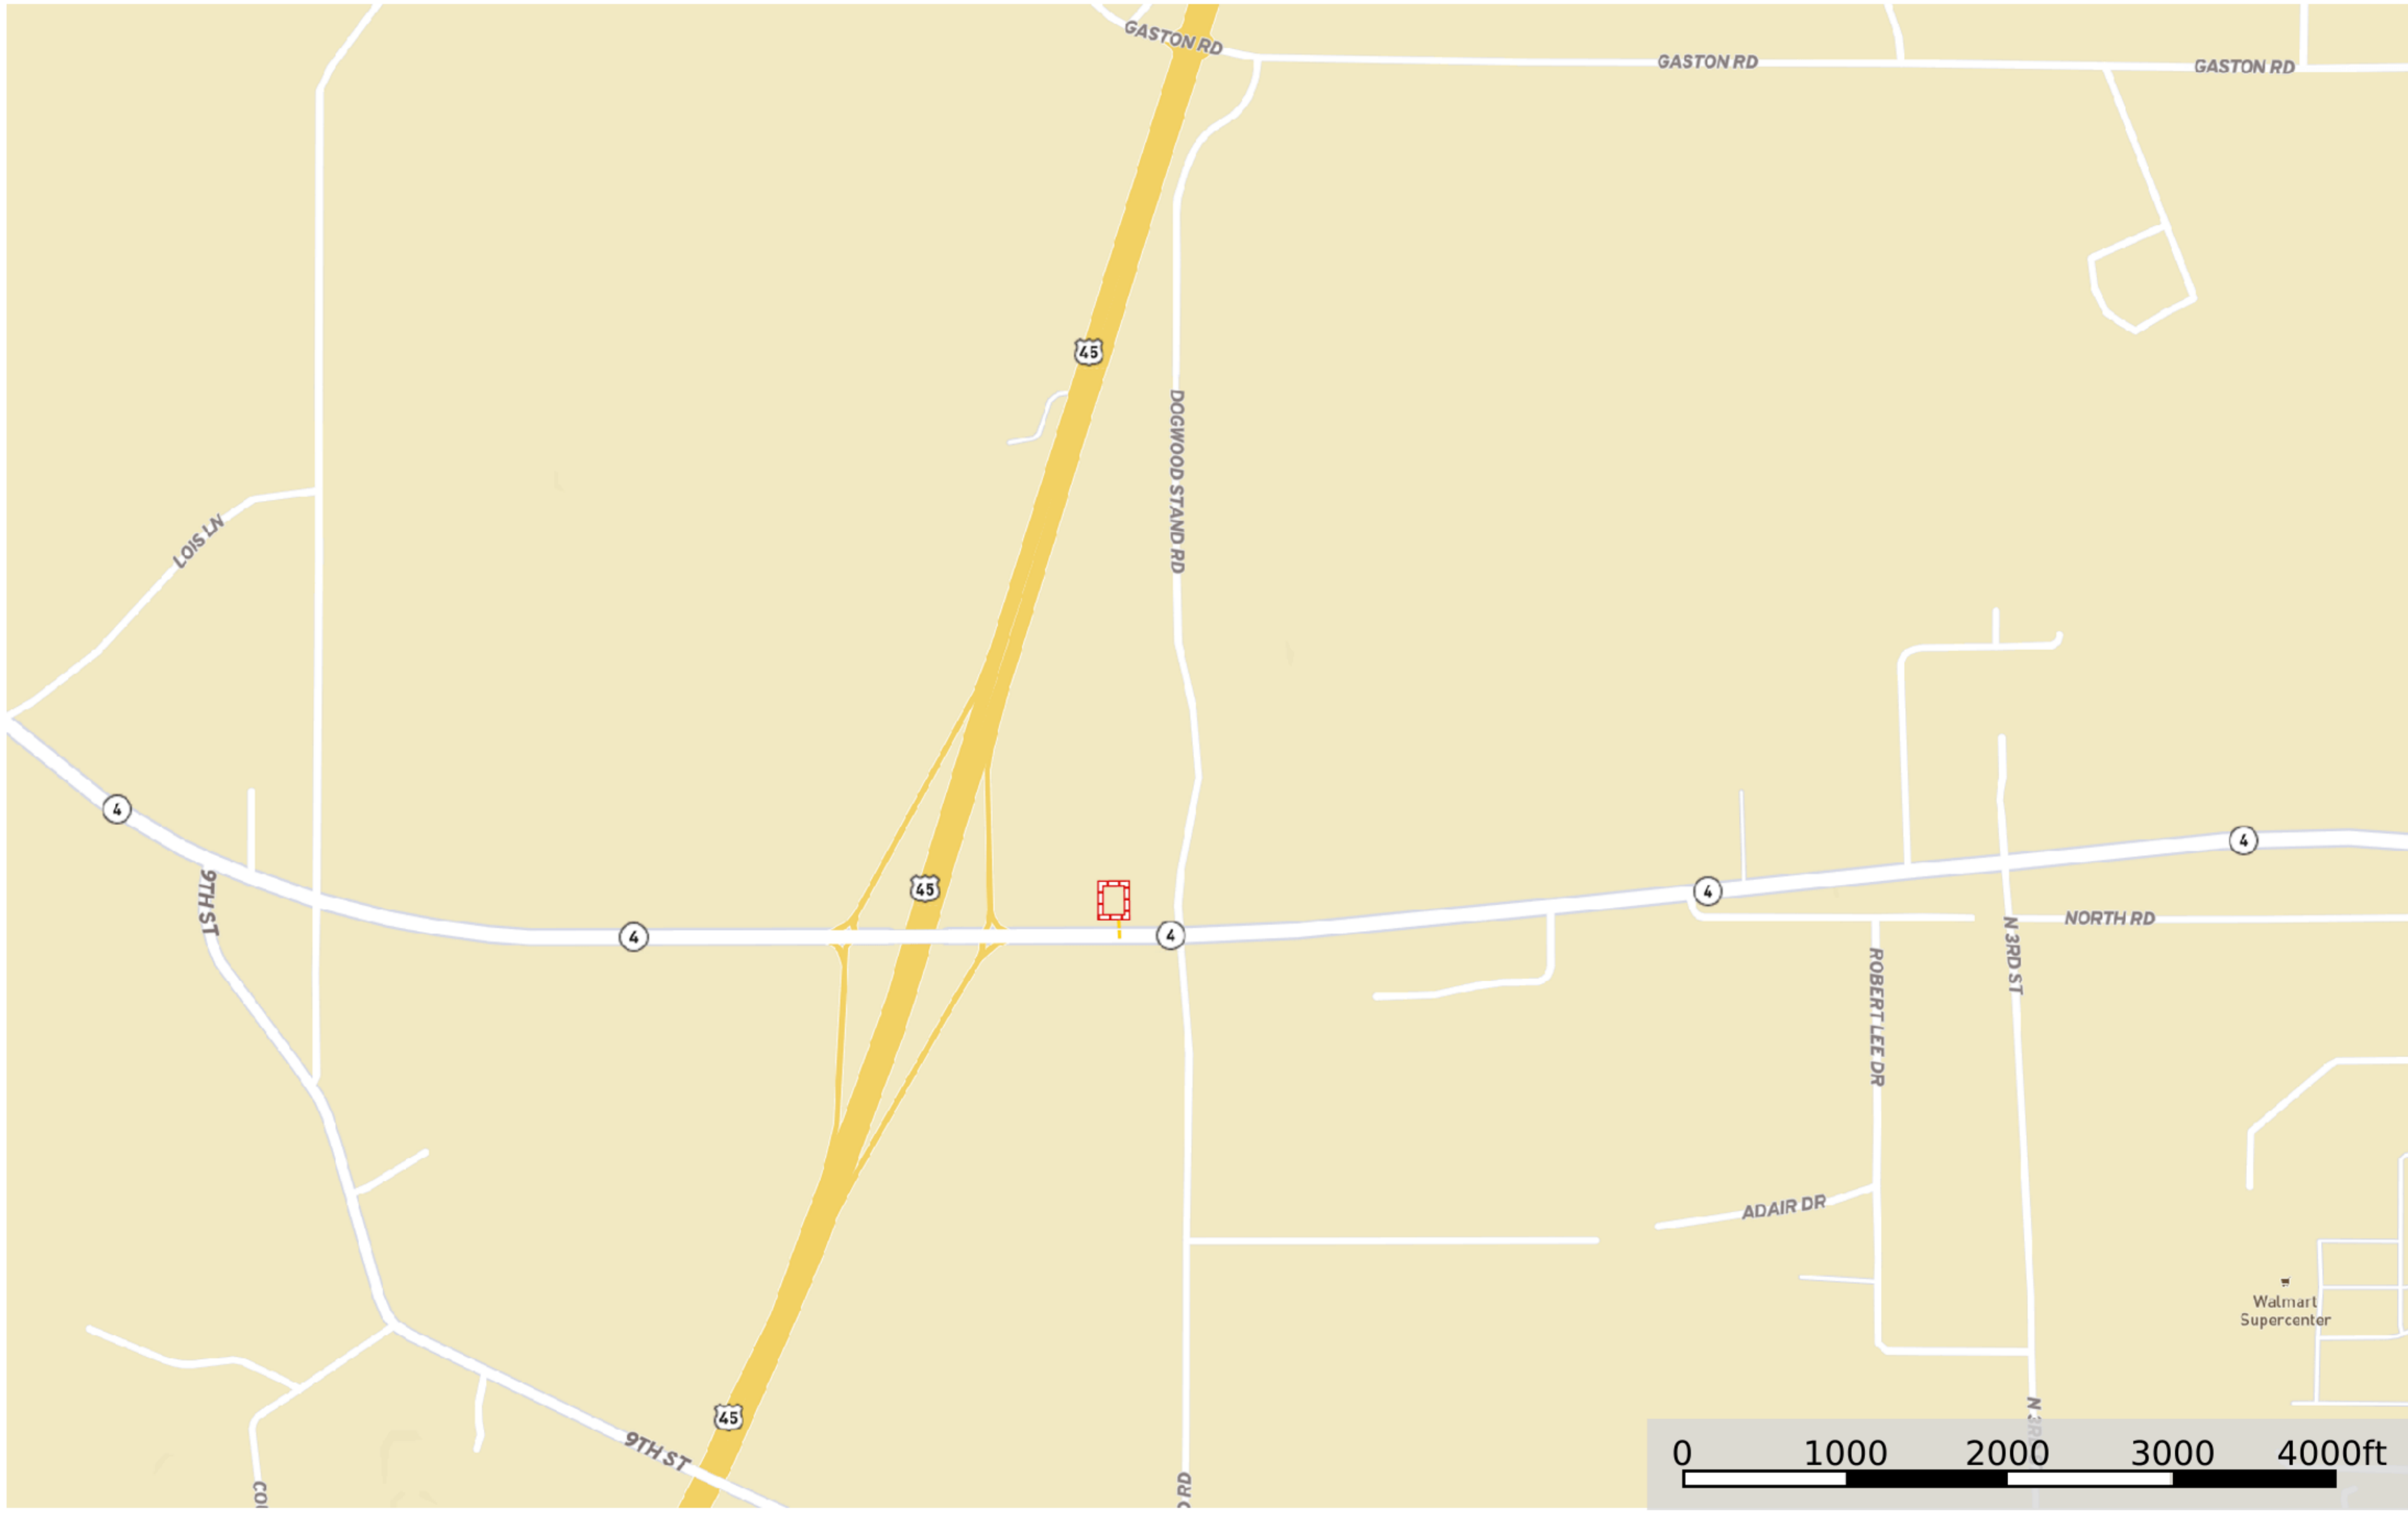

Staggs Estate Lot

Prentiss County, Mississippi, 0.8 AC +/-

--- Road / Trail Boundary