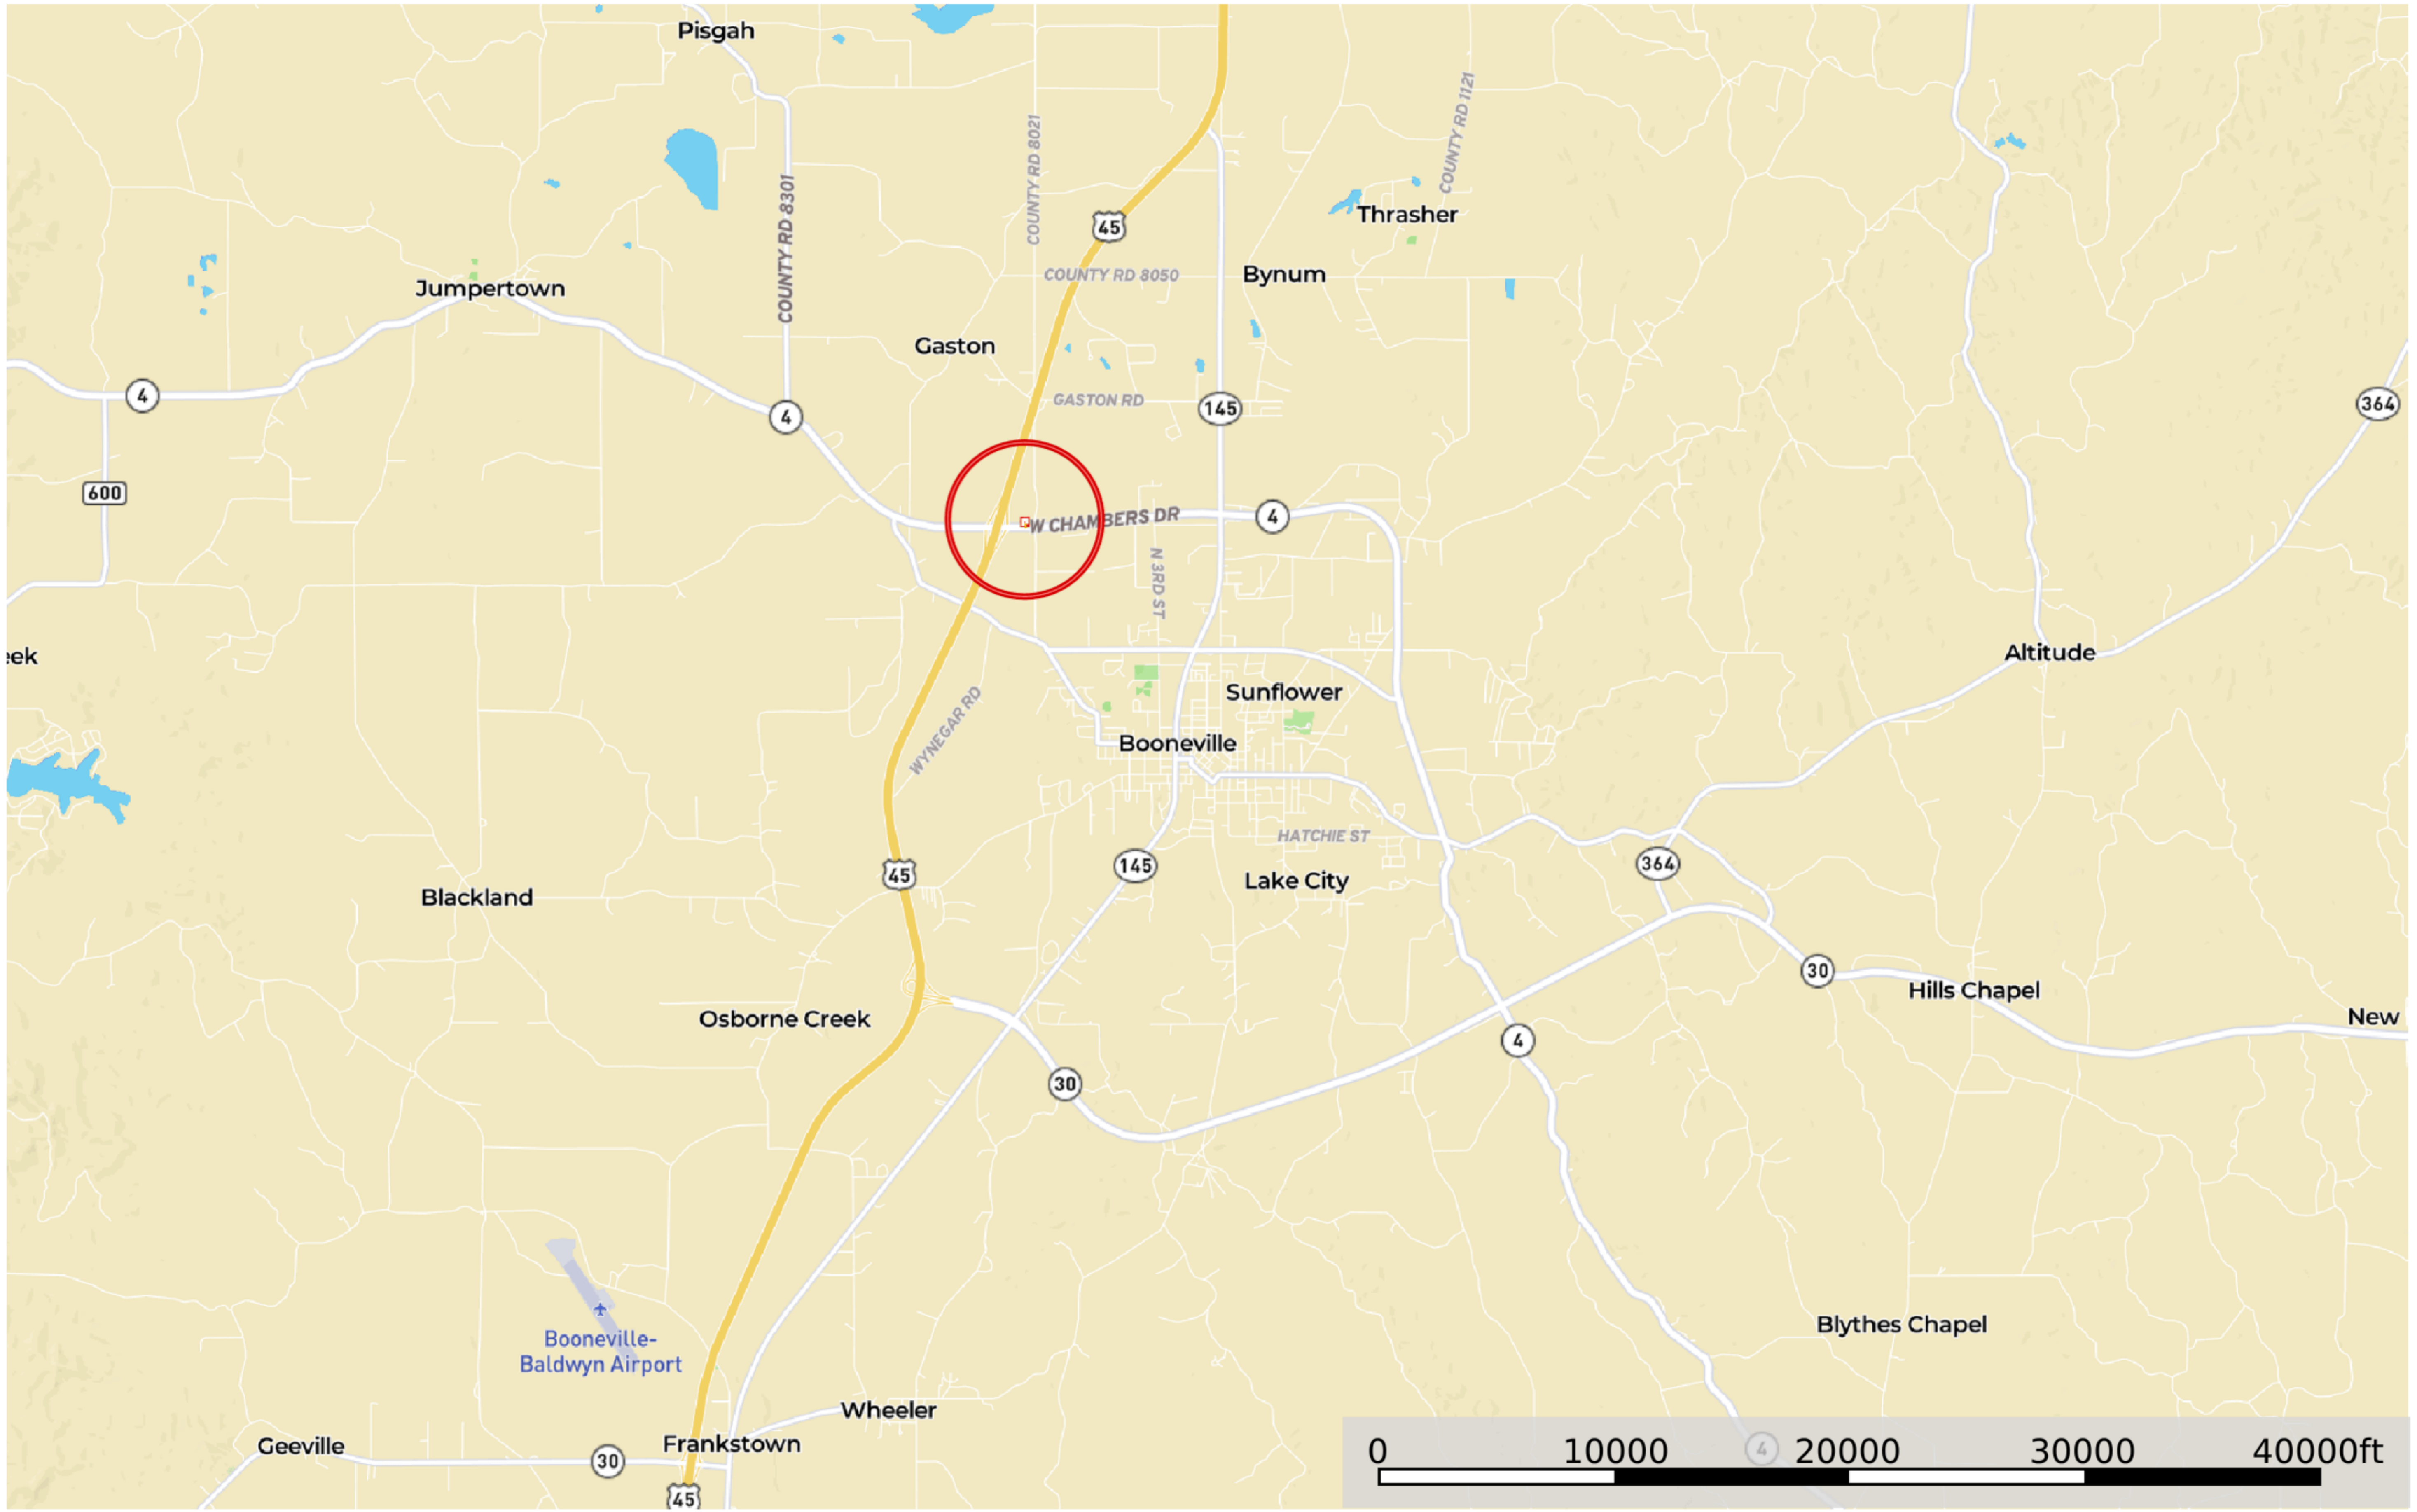

# Staggs Estate Lot

Prentiss County, Mississippi, 0.8 AC +/-

- Road / Trail
- Boundary
- General Location

# Staggs Estate Lot

Prentiss County, Mississippi, 0.8 AC +/-

--- Road / Trail    Boundary    General Location