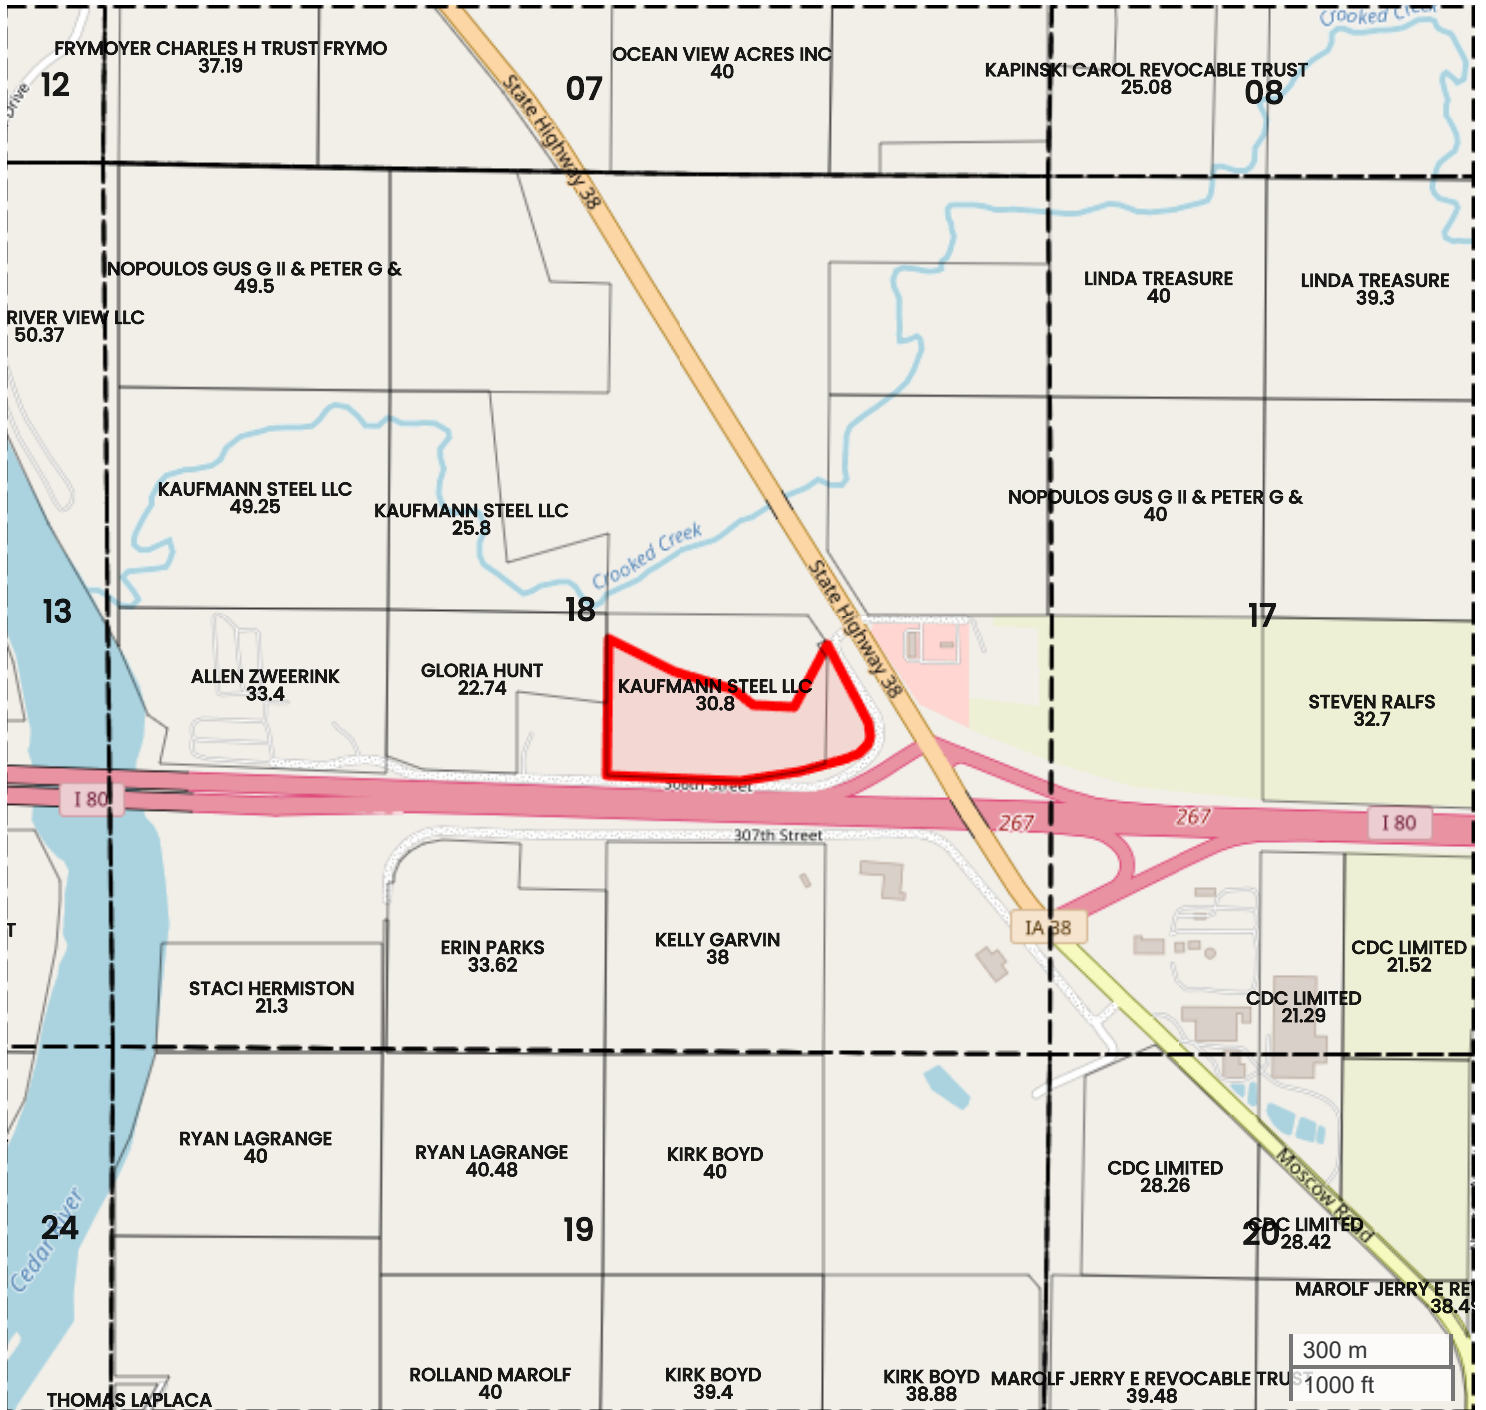

KAUFFMANN STEEL LLC (20.25 AC TOTAL, 16.50 AC TILLABLE)

PLAT MAP

Center: 41.646780, -91.119275

18-79N-2W
Rochester Township
Cedar County, IA

FarmWorth, LLC makes no representations or warranties, express or implied, as to the accuracy of any information, data, numerical values, boundaries, or any other information generated through the use of FarmWorth.com. User is solely responsible for independently investigating and determining all information provided through FarmWorth.com prior to use and waives any and all claims against FarmWorth, LLC for any inaccuracies or inconsistencies in the information and/or data.