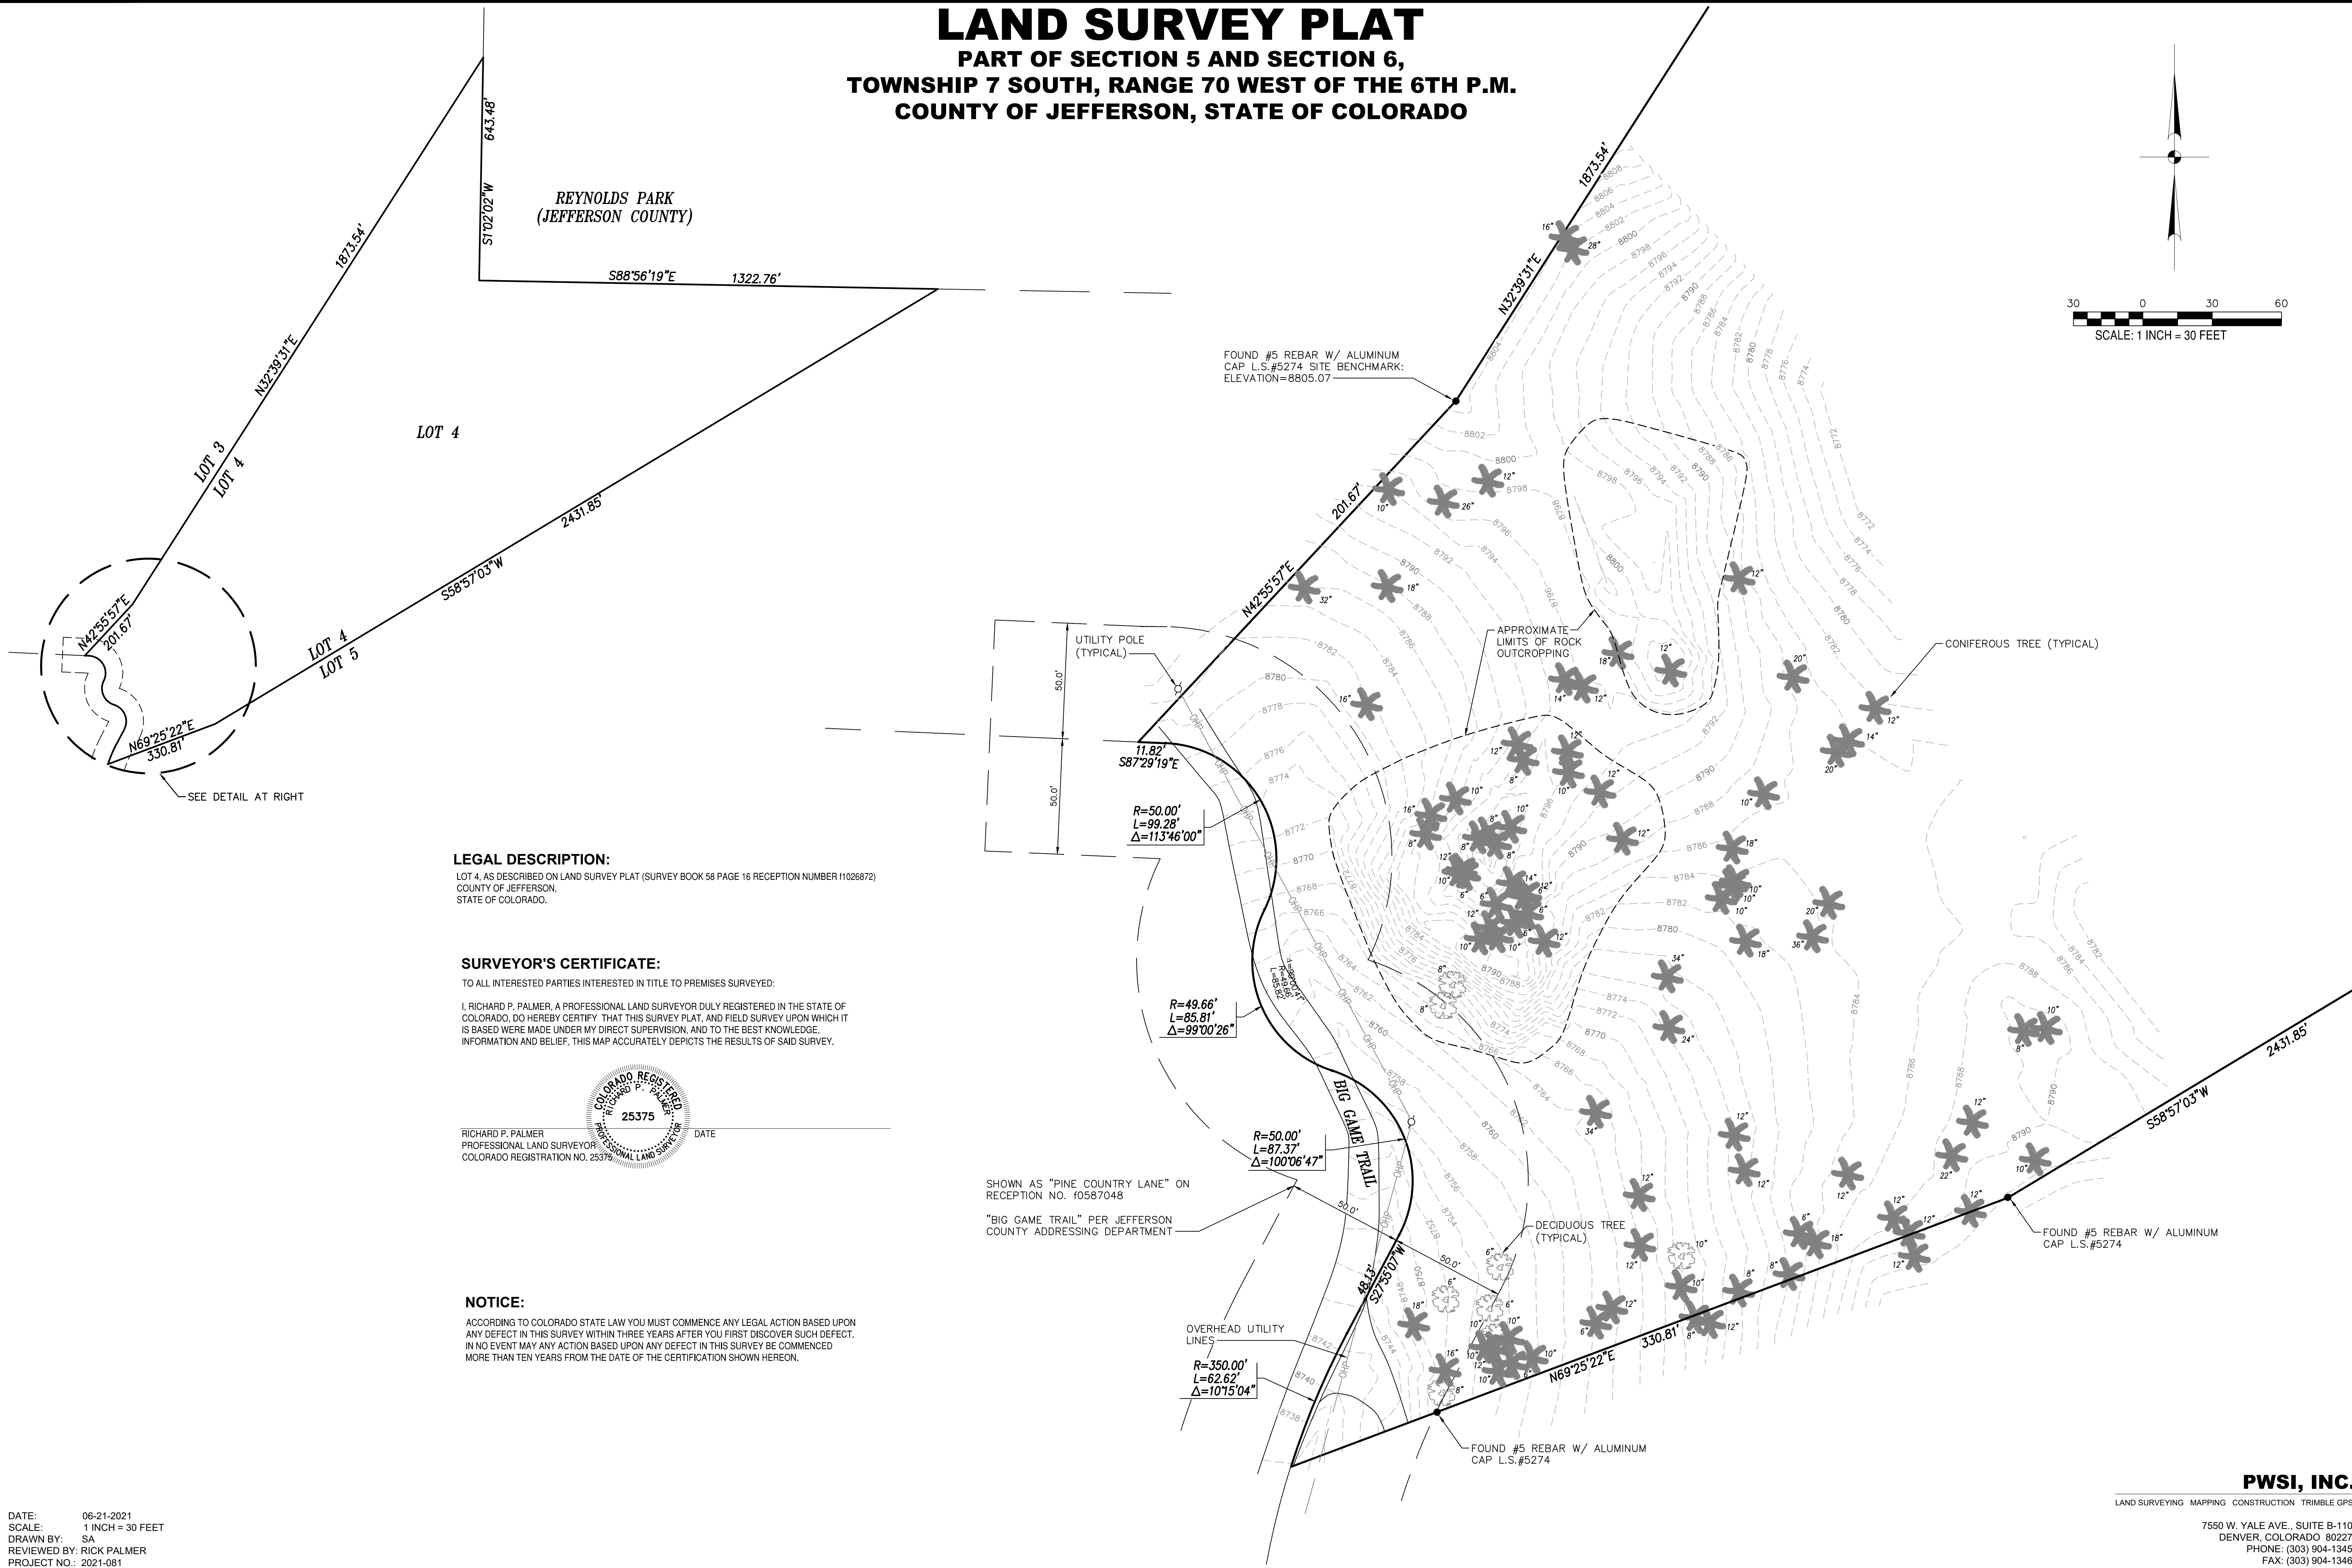

LAND SURVEY PLAT

PART OF SECTION 5 AND SECTION 6, TOWNSHIP 7 SOUTH, RANGE 70 WEST OF THE 6TH P.M. COUNTY OF JEFFERSON, STATE OF COLORADO

LOT 4

LOT 3

LOT 4

LOT 4

LOT 5

LOT 4

LOT 5

LOT 4

LOT 5

LOT 4

LOT 5

LOT 4

LOT 5

LOT 4