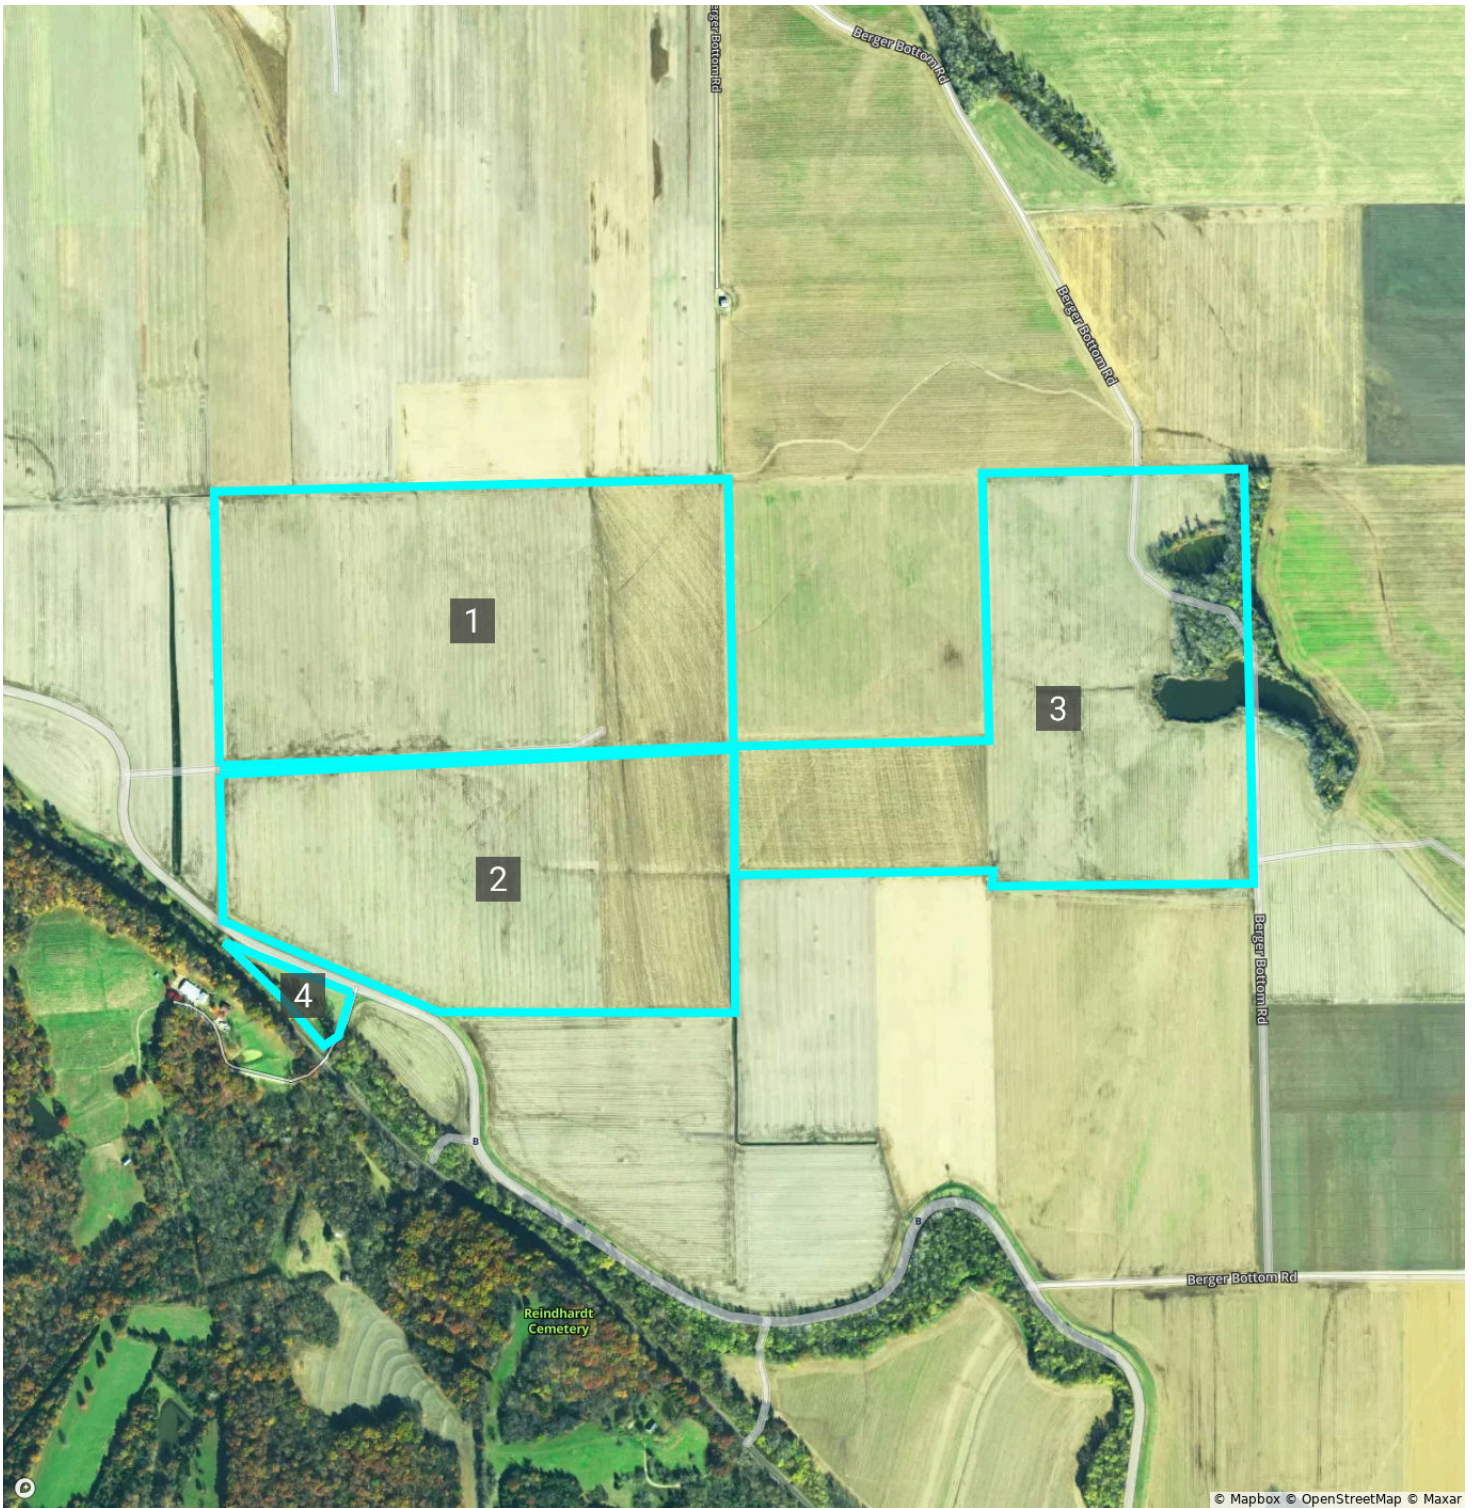

Thank you for your interest in the Scheer Family Farm Trust Land Auction. If you have any questions, please feel free to reach out to me directly at 660-676-1479. -Scott Gander

Overview

Franklin, MO • Township: Boeuf
Locations: 07-45N-3W, 12-45N-4W

239.34 acres, 4 selections

Overview 239.34 acres, 4 selections

Franklin, MO • Township: Boeuf • Location: 07-45N-3W

Type: Custom Boundary

Acres
82.60

Lat. Long.
38.6711, -91.3128

Franklin, MO • Township: Boeuf • Location: 07-45N-3W

Type: Custom Boundary

Acres
70.32

Lat. Long.
38.6680, -91.3127

Overview 239.34 acres, 4 selections

Franklin, MO • Township: Boeuf • Location: 07-45N-3W

Type: Custom Boundary

Acres
83.96

Lat. Long.
38.6713, -91.3013

Franklin, MO • Township: Boeuf • Location: 12-45N-4W

Type: Custom Boundary

Acres
2.46

Lat. Long.
38.6659, -91.3156

Soils

Franklin, MO • Township: Boeuf
 Locations: 07-45N-3W, 12-45N-4W

239.34 acres, 4 selections