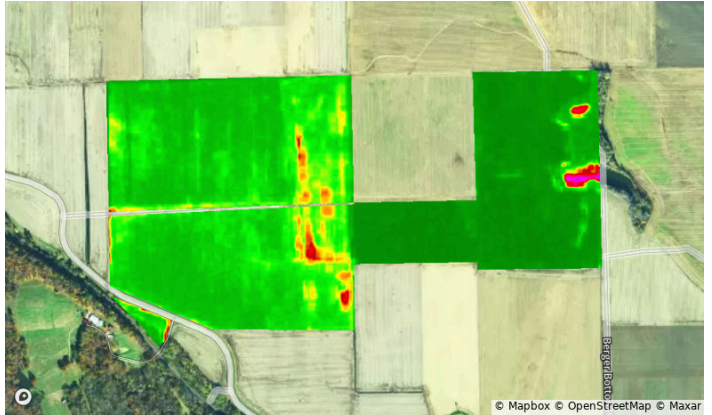

2020

2019

2018

Crop History

Franklin, MO • Township: Boeuf
 Locations: 07-45N-3W, 12-45N-4W

239.34 acres, 4 selections

All Selections

Crop	2023	2022	2021	2020	2019	2018
Corn	62.7%	65.8%	48.4%	66.0%	30.0%	25.9%
Soybeans	31.5%	28.2%	45.7%	27.3%	58.9%	68.0%
Other	4.2%	4.3%	4.4%	4.1%	4.4%	4.0%
Developed/Open Space	1.5%	1.7%	1.5%	2.2%	2.1%	2.1%
Fallow/Idle Cropland	0.0%	0.0%	0.0%	0.5%	4.6%	0.0%

Vegetation Index (NDVI)

Franklin, MO • Township: Boeuf
Locations: 07-45N-3W, 12-45N-4W

239.34 acres, 4 selections

2024

2023

2022

2021

2020