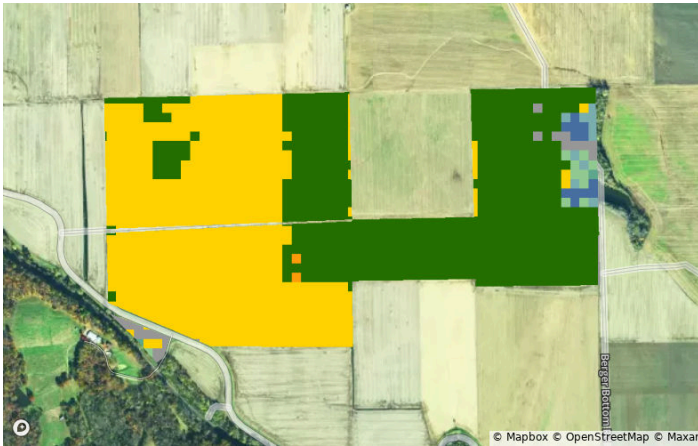

Franklin, MO • Township: Boeuf • Location: 12-45N-4W

Type: Custom Boundary

Acres
2.46

Lat. Long.
38.6659, -91.3156

Soils

Franklin, MO • Township: Boeuf
 Locations: 07-45N-3W, 12-45N-4W

239.34 acres, 4 selections

Elevation

Franklin, MO • Township: Boeuf
Locations: 07-45N-3W, 12-45N-4W

239.34 acres, 4 selections

486.6 ft

508.8 ft

Source: USGS 3 Meter Dem

Interval: 2.0 ft

Range: 22.2 ft

Min: 486.6

Max: 508.8

Crop History

Franklin, MO • Township: Boeuf
Locations: 07-45N-3W, 12-45N-4W

239.34 acres, 4 selections

2023

2022

2021

2020

2019

2018

Crop History

Franklin, MO • Township: Boeuf
 Locations: 07-45N-3W, 12-45N-4W

239.34 acres, 4 selections

All Selections

Crop	2023	2022	2021	2020	2019	2018
Corn	62.7%	65.8%	48.4%	66.0%	30.0%	25.9%
Soybeans	31.5%	28.2%	45.7%	27.3%	58.9%	68.0%
Other	4.2%	4.3%	4.4%	4.1%	4.4%	4.0%
Developed/Open Space	1.5%	1.7%	1.5%	2.2%	2.1%	2.1%
Fallow/Idle Cropland	0.0%	0.0%	0.0%	0.5%	4.6%	0.0%