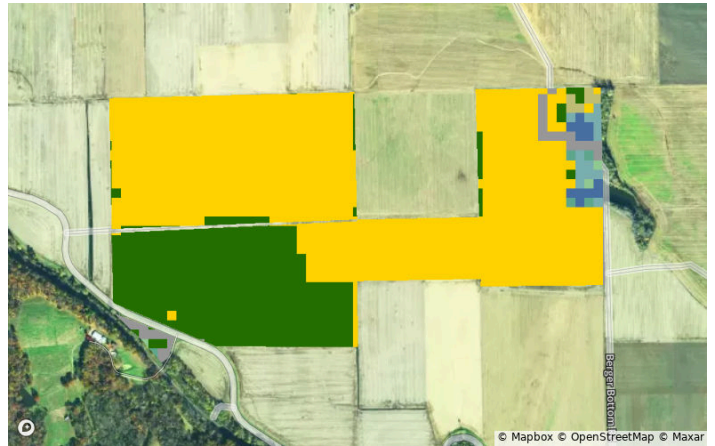

Franklin, MO • Township: Boeuf • Location: 12-45N-4W

Type: Custom Boundary

Acres
2.46

Lat. Long.
38.6659, -91.3156

Soils

Franklin, MO • Township: Boeuf
 Locations: 07-45N-3W, 12-45N-4W

239.34 acres, 4 selections

Elevation

Franklin, MO • Township: Boeuf
Locations: 07-45N-3W, 12-45N-4W

239.34 acres, 4 selections

486.6 ft

508.8 ft

Source: USGS 3 Meter Dem

Interval: 2.0 ft

Range: 22.2 ft

Min: 486.6

Max: 508.8

Crop History

Franklin, MO • Township: Boeuf
Locations: 07-45N-3W, 12-45N-4W

239.34 acres, 4 selections

2023

2022

2021

2020

2019

2018

Crop History

Franklin, MO • Township: Boeuf
 Locations: 07-45N-3W, 12-45N-4W

239.34 acres, 4 selections

All Selections

Crop	2023	2022	2021	2020	2019	2018
Corn	62.7%	65.8%	48.4%	66.0%	30.0%	25.9%
Soybeans	31.5%	28.2%	45.7%	27.3%	58.9%	68.0%
Other	4.2%	4.3%	4.4%	4.1%	4.4%	4.0%
Developed/Open Space	1.5%	1.7%	1.5%	2.2%	2.1%	2.1%
Fallow/Idle Cropland	0.0%	0.0%	0.0%	0.5%	4.6%	0.0%