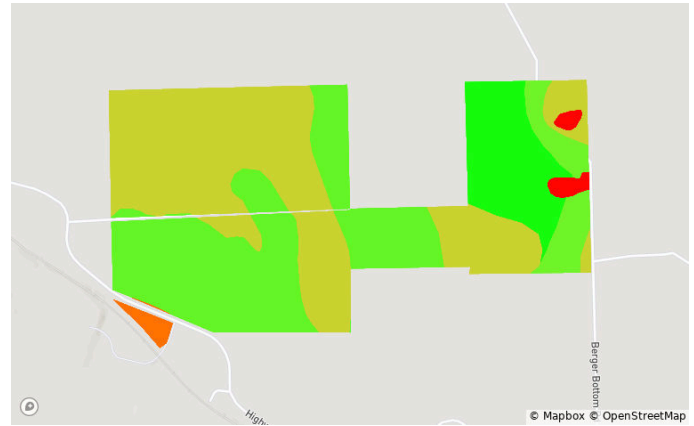

239.34 acres, 4 selections

Overview 239.34 acres, 4 selections

Franklin, MO • Township: Boeuf • Location: 07-45N-3W

Type: Custom Boundary

Acres
82.60

Lat. Long.
38.6711, -91.3128

Franklin, MO • Township: Boeuf • Location: 07-45N-3W

Type: Custom Boundary

Acres
70.32

Lat. Long.
38.6680, -91.3127

Overview 239.34 acres, 4 selections

Franklin, MO • Township: Boeuf • Location: 07-45N-3W

Type: Custom Boundary

Acres
83.96

Lat. Long.
38.6713, -91.3013

Franklin, MO • Township: Boeuf • Location: 12-45N-4W

Type: Custom Boundary

Acres
2.46

Lat. Long.
38.6659, -91.3156

Soils

Franklin, MO • Township: Boeuf
 Locations: 07-45N-3W, 12-45N-4W

239.34 acres, 4 selections

Code	Soil Description	Acres	% of Field	Non-IRR Class	IRR Class	NCCPI
66110	SansDessein silty clay, 0 to 2 percent slopes, occasionally flooded	108.2	45.2%	3w	—	45.8
66061	Peers-Lowmo-SansDessein complex, 0 to 2 percent slopes, occasionally flooded	81.7	34.1%	3w	—	65.7
66059	Peers silty clay loam, 0 to 2 percent slopes, occasionally flooded	30.4	12.7%	2w	—	76.4
66019	Lowmo silt loam, 0 to 2 percent slopes, occasionally flooded	13.6	5.7%	2w	—	63.8
99001	Water	3.0	1.2%	—	—	0.0
66126	Haynie-Treloar-Blake complex, 0 to 2 percent slopes, frequently flooded	2.5	1.0%	5w	—	20.0