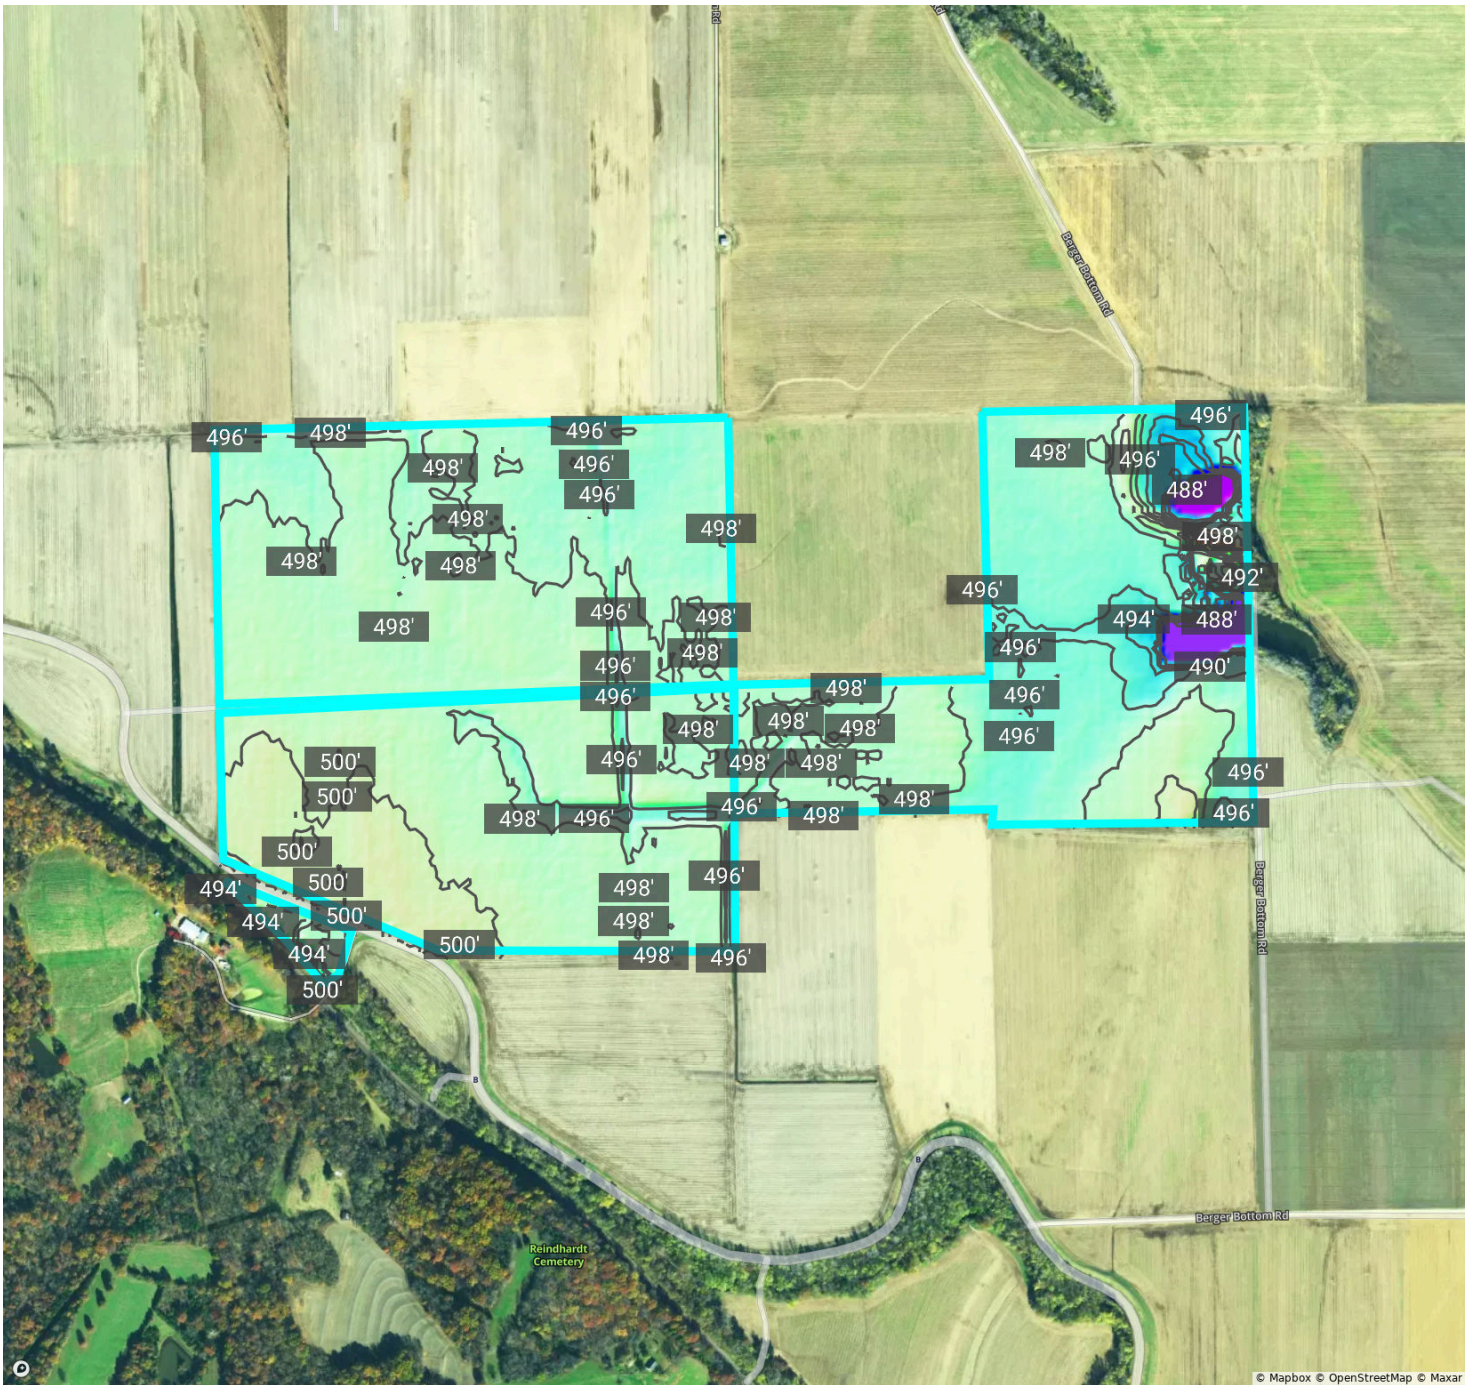

239.34 acres, 4 selections

Overview 239.34 acres, 4 selections

Franklin, MO • Township: Boeuf • Location: 07-45N-3W

Type: Custom Boundary

Acres
82.60

Lat. Long.
38.6711, -91.3128

Franklin, MO • Township: Boeuf • Location: 07-45N-3W

Type: Custom Boundary

Acres
70.32

Lat. Long.
38.6680, -91.3127

Overview 239.34 acres, 4 selections

Franklin, MO • Township: Boeuf • Location: 07-45N-3W

Type: Custom Boundary

Acres
83.96

Lat. Long.
38.6713, -91.3013

Franklin, MO • Township: Boeuf • Location: 12-45N-4W

Type: Custom Boundary

Acres
2.46

Lat. Long.
38.6659, -91.3156

Soils

Franklin, MO • Township: Boeuf
 Locations: 07-45N-3W, 12-45N-4W

239.34 acres, 4 selections

Elevation

Franklin, MO • Township: Boeuf
Locations: 07-45N-3W, 12-45N-4W

239.34 acres, 4 selections

486.6 ft

508.8 ft

Source: USGS 3 Meter Dem

Interval: 2.0 ft

Range: 22.2 ft