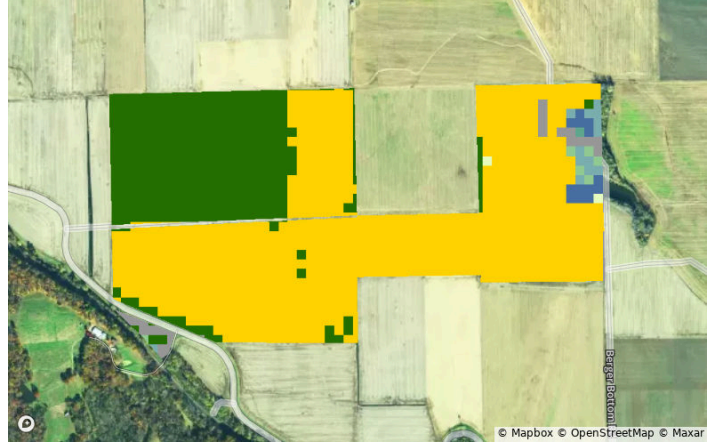

Franklin, MO • Township: Boeuf • Location: 12-45N-4W

Type: Custom Boundary

Acres
2.46

Lat. Long.
38.6659, -91.3156

Soils

Franklin, MO • Township: Boeuf
 Locations: 07-45N-3W, 12-45N-4W

239.34 acres, 4 selections

Elevation

Franklin, MO • Township: Boeuf
Locations: 07-45N-3W, 12-45N-4W

239.34 acres, 4 selections

486.6 ft

508.8 ft

Source: USGS 3 Meter Dem

Interval: 2.0 ft

Range: 22.2 ft

Min: 486.6

Max: 508.8

Crop History

Franklin, MO • Township: Boeuf
Locations: 07-45N-3W, 12-45N-4W

239.34 acres, 4 selections

2023

2022

2021

2020

2019

2018

Crop History

Franklin, MO • Township: Boeuf
 Locations: 07-45N-3W, 12-45N-4W

239.34 acres, 4 selections

All Selections

Crop	2023	2022	2021	2020	2019	2018
Corn	62.7%	65.8%	48.4%	66.0%	30.0%	25.9%
Soybeans	31.5%	28.2%	45.7%	27.3%	58.9%	68.0%
Other	4.2%	4.3%	4.4%	4.1%	4.4%	4.0%
Developed/Open Space	1.5%	1.7%	1.5%	2.2%	2.1%	2.1%
Fallow/Idle Cropland	0.0%	0.0%	0.0%	0.5%	4.6%	0.0%