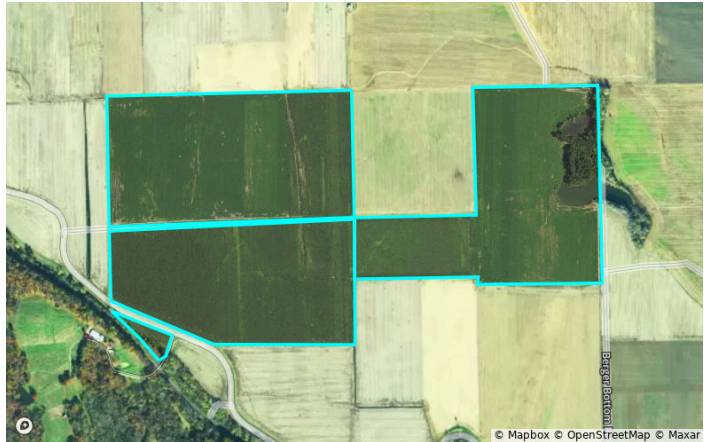

Franklin, MO • Township: Boeuf • Location: 12-45N-4W

Type: Custom Boundary

Acres
2.46

Lat. Long.
38.6659, -91.3156

Soils

Franklin, MO • Township: Boeuf
 Locations: 07-45N-3W, 12-45N-4W

239.34 acres, 4 selections

FSA Overview

Franklin, MO • Township: Boeuf
Locations: 07-45N-3W, 12-45N-4W

239.34 acres, 4 selections

CLU	Acres
10	1.05
11	1.03

Historical Imagery

Franklin, MO • Township: Boeuf
Locations: 07-45N-3W, 12-45N-4W

239.34 acres, 4 selections

2022

2020

2018

2016

2014

2012