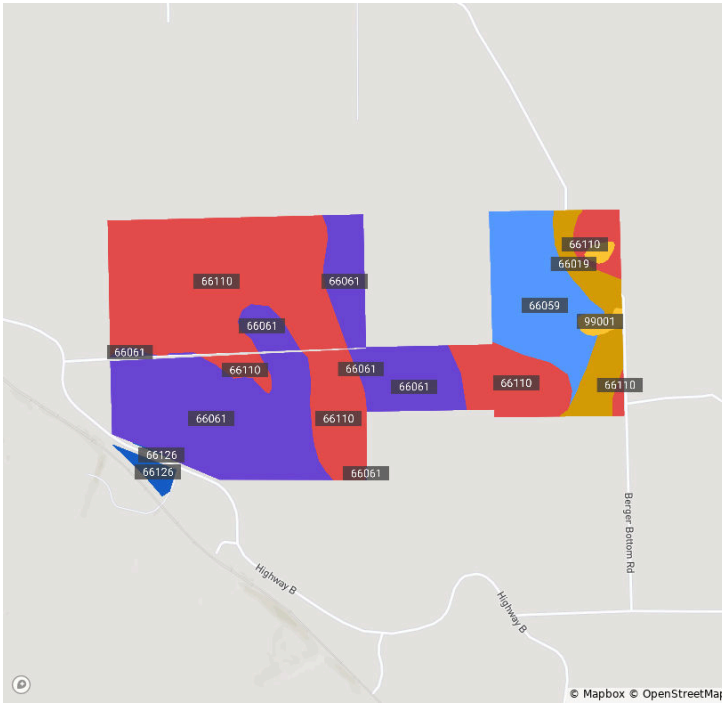

239.34 acres, 4 selections

Overview 239.34 acres, 4 selections

Franklin, MO • Township: Boeuf • Location: 07-45N-3W

Type: Custom Boundary

Acres
82.60

Lat. Long.
38.6711, -91.3128

Franklin, MO • Township: Boeuf • Location: 07-45N-3W

Type: Custom Boundary

Acres
70.32

Lat. Long.
38.6680, -91.3127

Overview 239.34 acres, 4 selections

Franklin, MO • Township: Boeuf • Location: 07-45N-3W

Type: Custom Boundary

Acres
83.96

Lat. Long.
38.6713, -91.3013

Franklin, MO • Township: Boeuf • Location: 12-45N-4W

Type: Custom Boundary

Acres
2.46

Lat. Long.
38.6659, -91.3156

Soils

Franklin, MO • Township: Boeuf
 Locations: 07-45N-3W, 12-45N-4W

239.34 acres, 4 selections

Elevation

Franklin, MO • Township: Boeuf
Locations: 07-45N-3W, 12-45N-4W

239.34 acres, 4 selections

486.6 ft

508.8 ft

Source: USGS 3 Meter Dem

Interval: 2.0 ft

Range: 22.2 ft