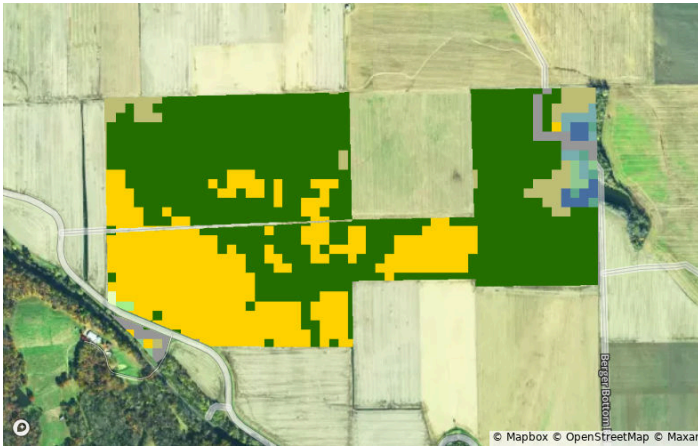

Min: 486.6

Max: 508.8

Crop History

Franklin, MO • Township: Boeuf
Locations: 07-45N-3W, 12-45N-4W

239.34 acres, 4 selections

2023

2022

2021

2020

2019

2018

Crop History

Franklin, MO • Township: Boeuf
 Locations: 07-45N-3W, 12-45N-4W

239.34 acres, 4 selections

All Selections

Crop	2023	2022	2021	2020	2019	2018
Corn	62.7%	65.8%	48.4%	66.0%	30.0%	25.9%
Soybeans	31.5%	28.2%	45.7%	27.3%	58.9%	68.0%
Other	4.2%	4.3%	4.4%	4.1%	4.4%	4.0%
Developed/Open Space	1.5%	1.7%	1.5%	2.2%	2.1%	2.1%
Fallow/Idle Cropland	0.0%	0.0%	0.0%	0.5%	4.6%	0.0%