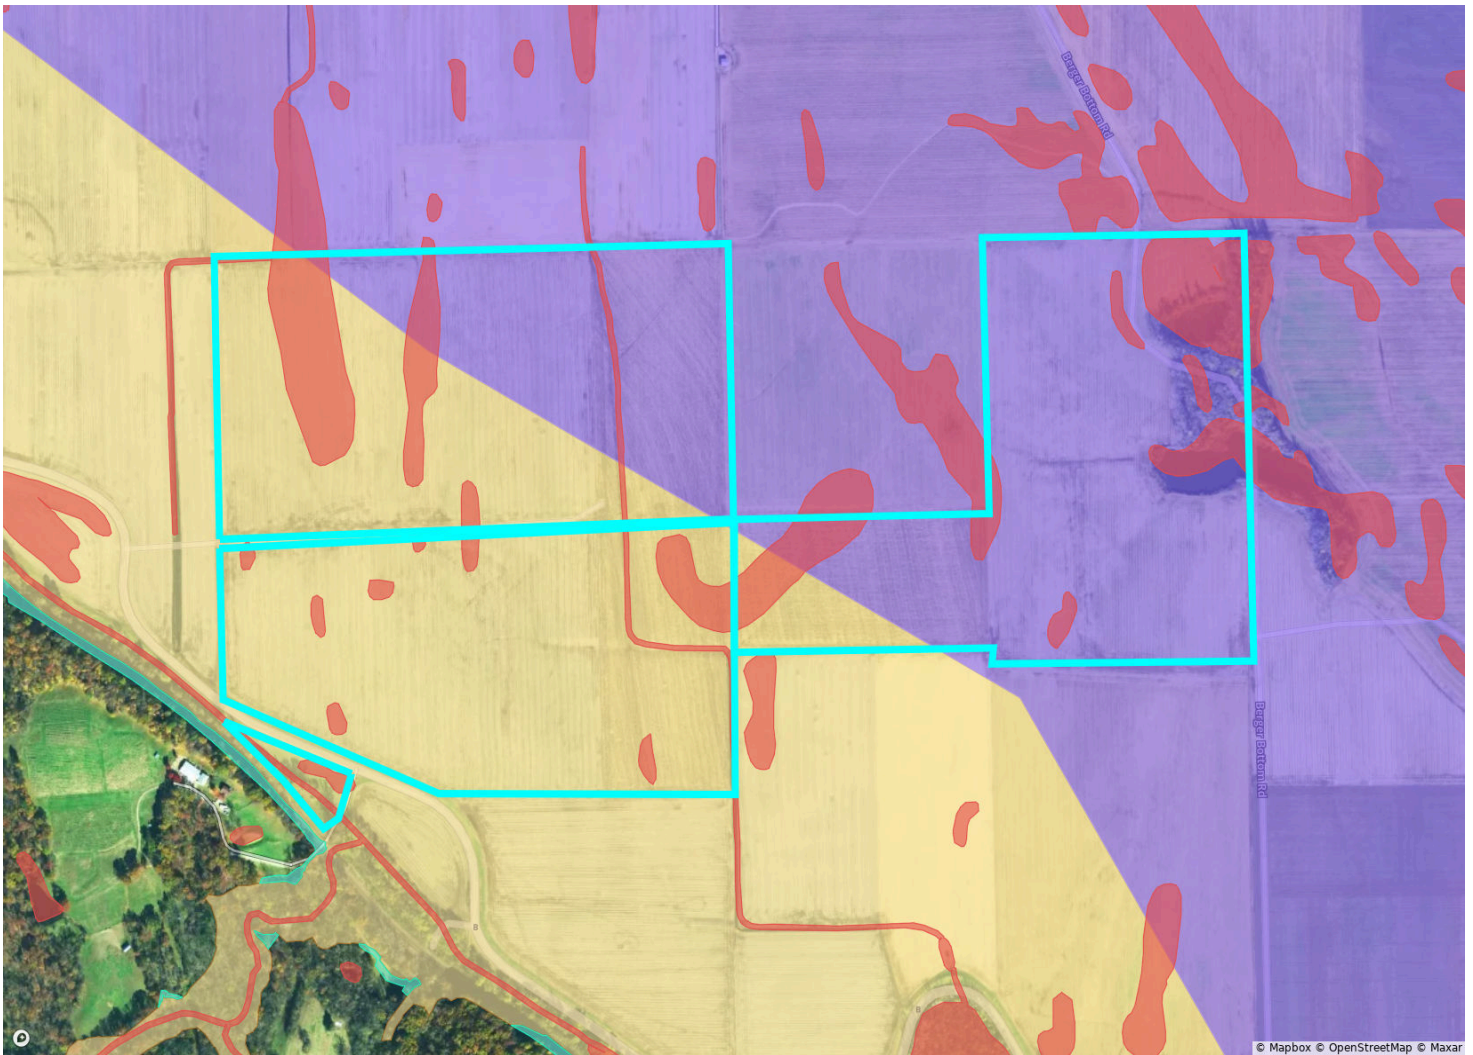

Vegetation Index (NDVI)

Franklin, MO • Township: Boeuf
Locations: 07-45N-3W, 12-45N-4W

239.34 acres, 4 selections

2024

2023

2022

2021

2020

2019

Vegetation Index (NDVI)

Franklin, MO • Township: Boeuf
Locations: 07-45N-3W, 12-45N-4W

239.34 acres, 4 selections

Year	2024	2023	2022	2021	2020	2019
Standard Deviation	5	6	6	6	7	8
Mean	89	85	88	85	85	82
Min	31	34	32	34	21	21
Max	96	95	95	100	94	93

Flood (FEMA Report)

Franklin, MO • Township: Boeuf
 Locations: 07-45N-3W, 12-45N-4W

239.34 acres, 4 selections

Flood Hazard Zone

- 100 Year Flood Zone (1% annual chance of flooding)
- Regulatory Floodway
- 500 Year Flood Zone (0.2% annual chance of flooding)
- No Flood Hazard Zone