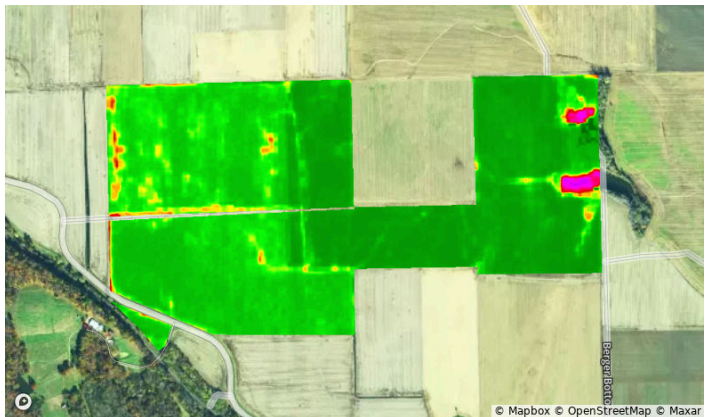

2020

2019

2018

Crop History

Franklin, MO • Township: Boeuf
 Locations: 07-45N-3W, 12-45N-4W

239.34 acres, 4 selections

All Selections

Crop	2023	2022	2021	2020	2019	2018
Corn	62.7%	65.8%	48.4%	66.0%	30.0%	25.9%
Soybeans	31.5%	28.2%	45.7%	27.3%	58.9%	68.0%
Other	4.2%	4.3%	4.4%	4.1%	4.4%	4.0%
Developed/Open Space	1.5%	1.7%	1.5%	2.2%	2.1%	2.1%
Fallow/Idle Cropland	0.0%	0.0%	0.0%	0.5%	4.6%	0.0%

Vegetation Index (NDVI)

Franklin, MO • Township: Boeuf
Locations: 07-45N-3W, 12-45N-4W

239.34 acres, 4 selections

2024

2023

2022

2021

2020