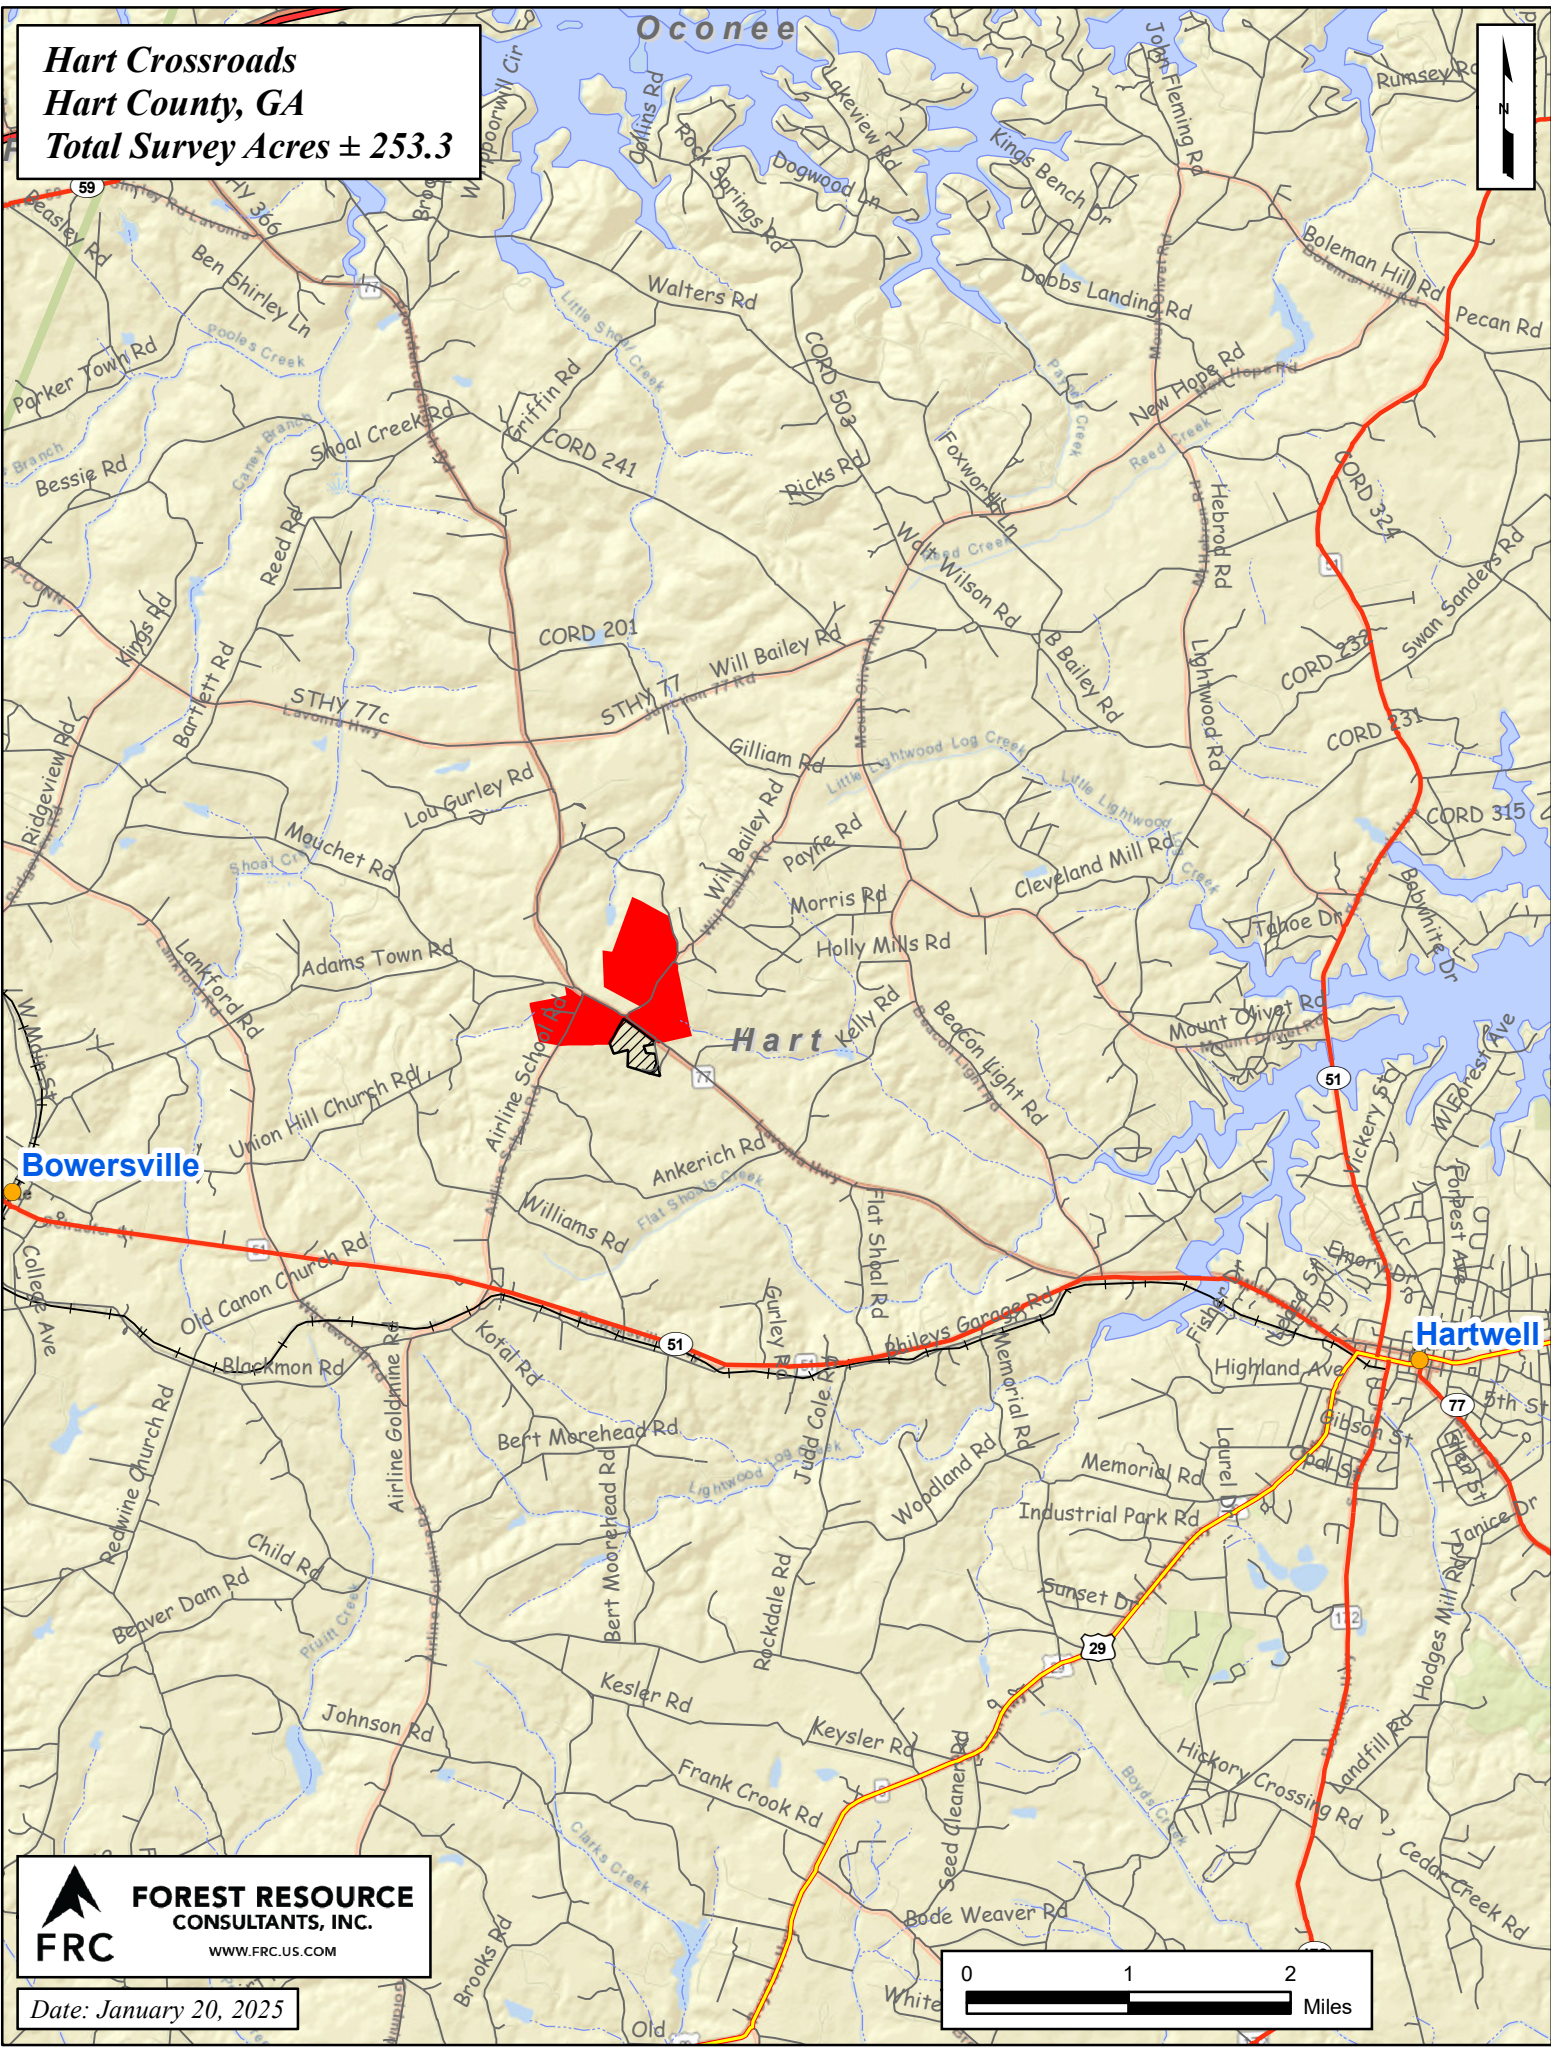

Hart Crossroads
Hart County, GA
Total Survey Acres ± 253.3

Bowersville

Hartwell

 **FOREST RESOURCE CONSULTANTS, INC.**
WWW.FRC.US.COM

Date: January 20, 2025