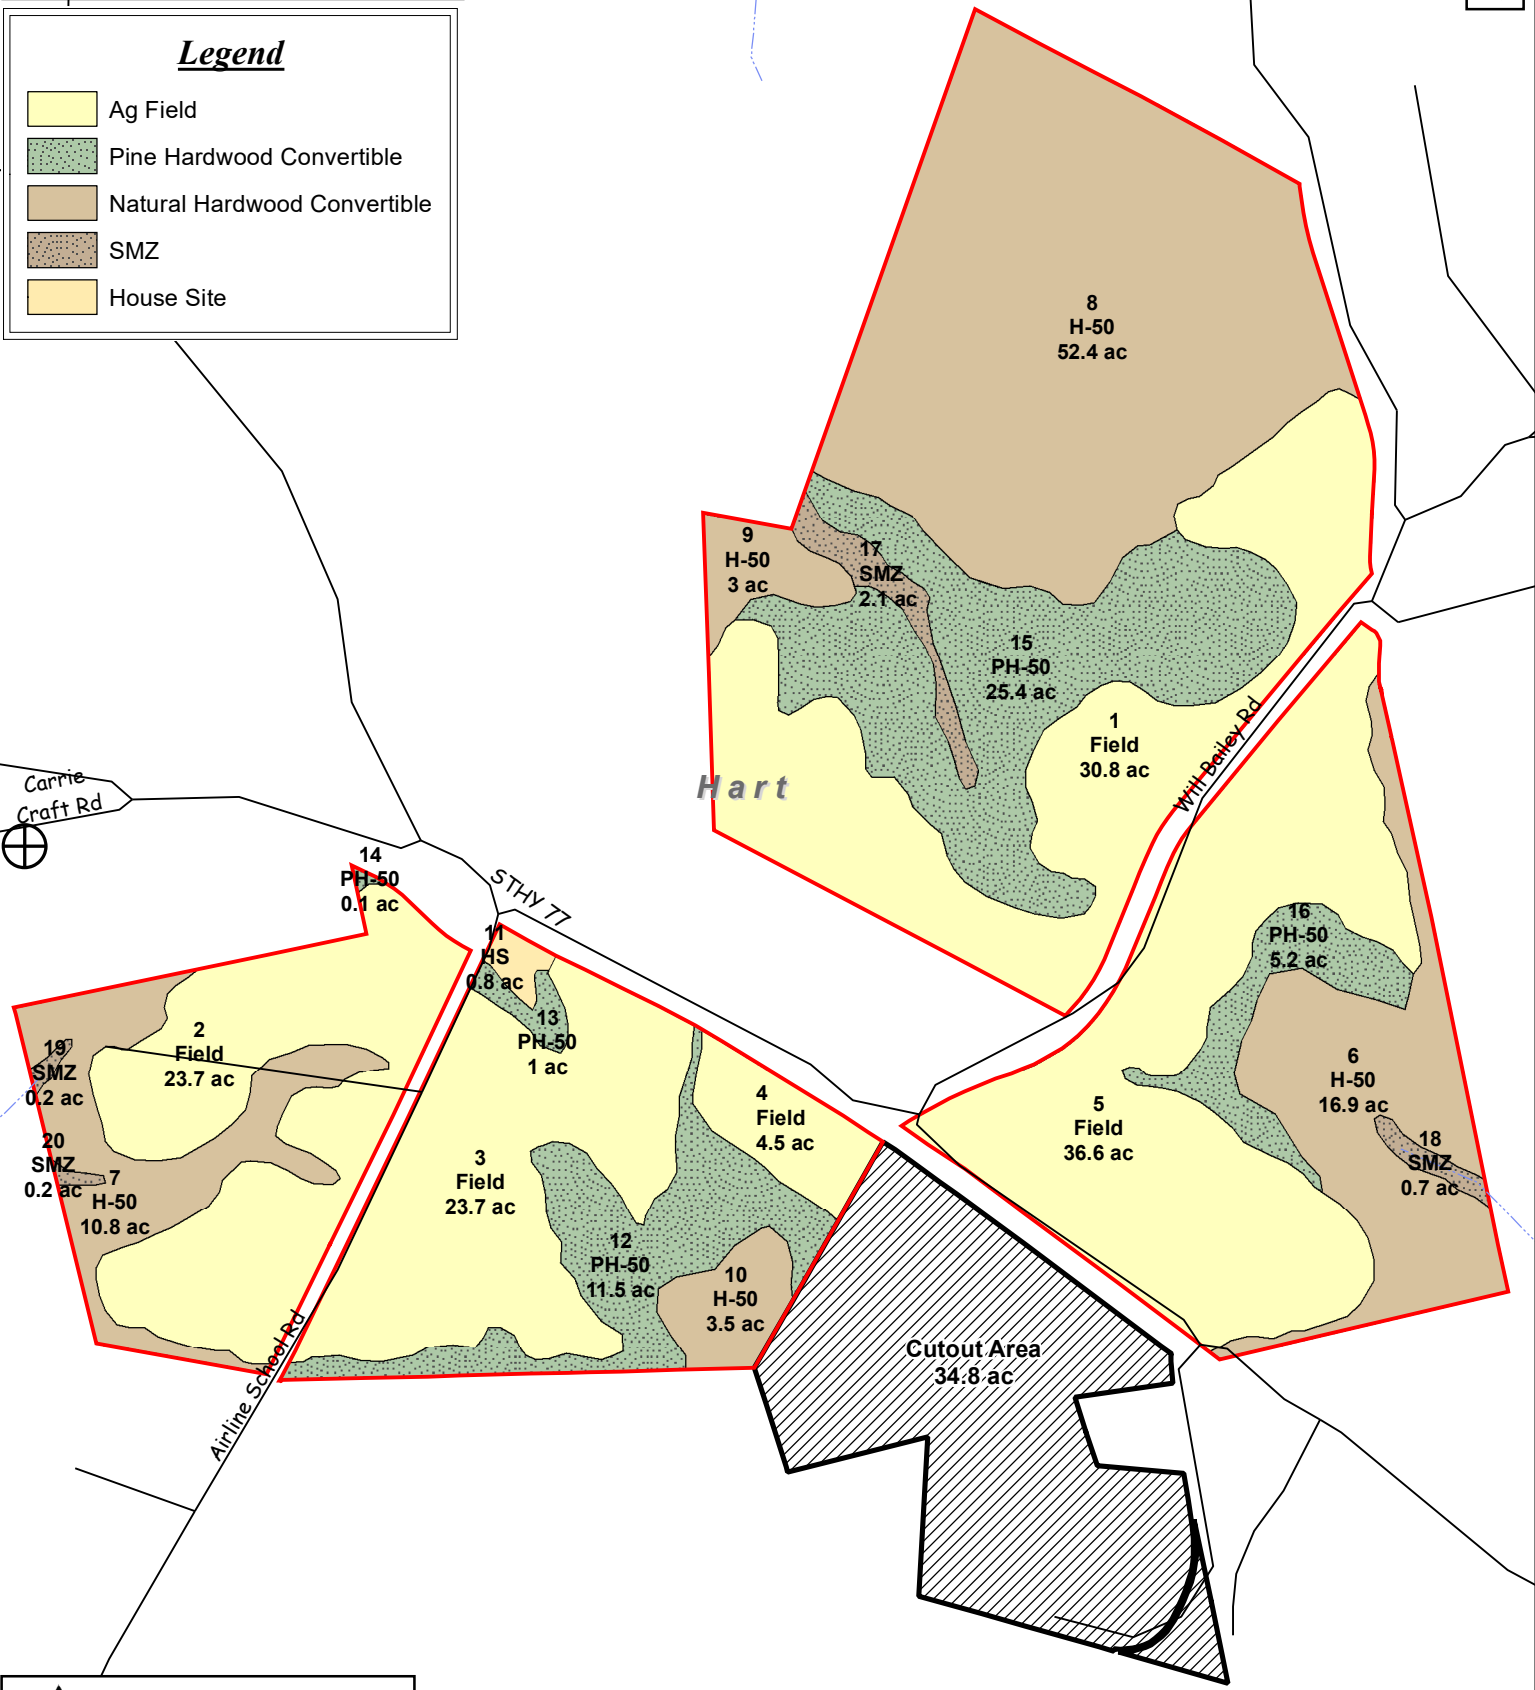

Hart Crossroads
Hart County, GA
Total Survey Acres ± 253.3

Legend

- Ag Field
- Pine Hardwood Convertible
- Natural Hardwood Convertible
- SMZ
- House Site

FRC **FOREST RESOURCE CONSULTANTS, INC.**
 WWW.FRC.US.COM

Date: January 20, 2025