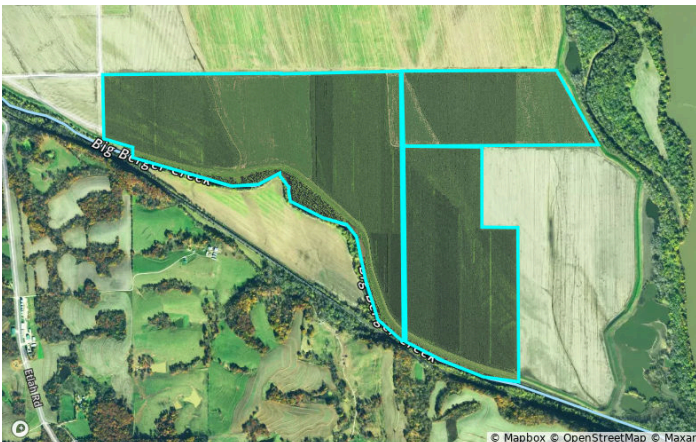

Franklin, MO • Township: Boeuf • Location: 21-45N-3W

Type: Custom Boundary

Acres
129.28

Lat. Long.
38.6384, -91.2621

Soils

Franklin, MO • Township: Boeuf
 Locations: 22-45N-3W, 21-45N-3W

558.14 acres, 4 selections

FSA Overview

Franklin, MO • Township: Boeuf
 Locations: 22-45N-3W, 21-45N-3W

558.14 acres, 4 selections

CLU	Acres	CLU	Acres
1 	250.06	4 	37.74
2 	156.25	5 	4.48
3 	104.02		

Historical Imagery

Franklin, MO • Township: Boeuf
Locations: 22-45N-3W, 21-45N-3W

558.14 acres, 4 selections

2022

2020

2018

2016

2014

2012