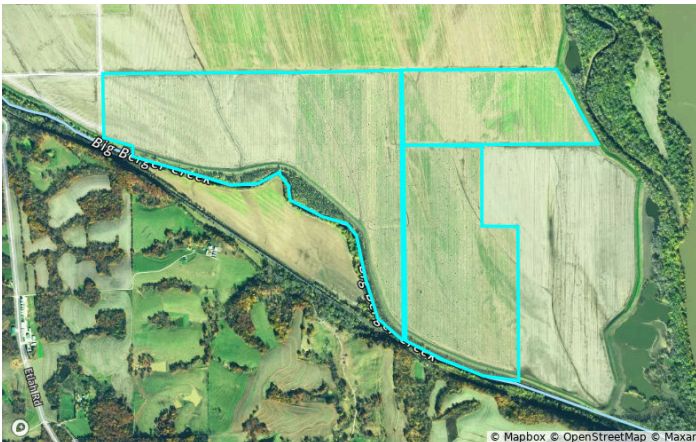

Franklin, MO • Township: Boeuf • Location: 21-45N-3W

Type: Custom Boundary

Acres
129.28

Lat. Long.
38.6384, -91.2621

Soils

Franklin, MO • Township: Boeuf
 Locations: 22-45N-3W, 21-45N-3W

558.14 acres, 4 selections

FSA Overview

Franklin, MO • Township: Boeuf
 Locations: 22-45N-3W, 21-45N-3W

558.14 acres, 4 selections

CLU	Acres	CLU	Acres
1 	250.06	4 	37.74
2 	156.25	5 	4.48
3 	104.02		

Historical Imagery

Franklin, MO • Township: Boeuf
Locations: 22-45N-3W, 21-45N-3W

558.14 acres, 4 selections

2022

2020

2018

2016

2014

2012