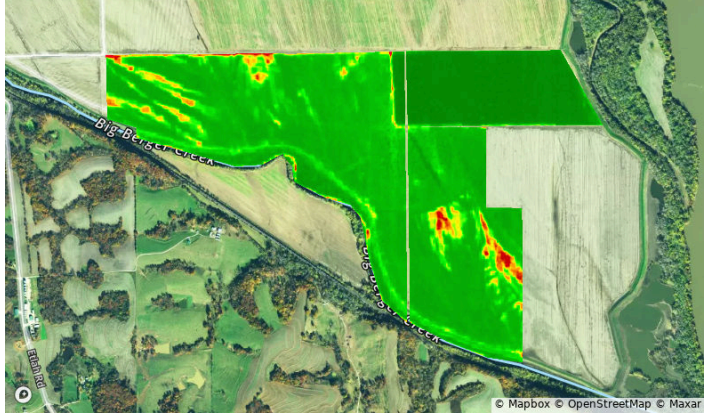

2020

2019

2018

Crop History

Franklin, MO • Township: Boeuf
 Locations: 22-45N-3W, 21-45N-3W

558.14 acres, 4 selections

All Selections

Crop	2023	2022	2021	2020	2019	2018
Corn	72.6%	39.6%	61.2%	60.7%	1.2%	67.9%
Soybeans	19.1%	52.7%	31.3%	16.6%	0.2%	23.7%
Fallow/Idle Cropland	0.0%	0.0%	0.0%	0.2%	90.6%	0.0%
Dbl Crop WinWht/Soybeans	0.2%	0.0%	0.0%	14.5%	0.0%	0.0%
Deciduous Forest	2.0%	1.8%	1.5%	1.6%	2.2%	4.4%
Woody Wetlands	2.0%	2.0%	2.5%	2.0%	2.3%	0.8%
Grassland/Pasture	2.9%	2.4%	2.4%	0.9%	0.6%	2.4%
Other	1.2%	1.6%	1.0%	3.4%	2.8%	0.8%

Vegetation Index (NDVI)

Franklin, MO • Township: Boeuf
Locations: 22-45N-3W, 21-45N-3W

558.14 acres, 4 selections

2024

2023

2022

2021

2020