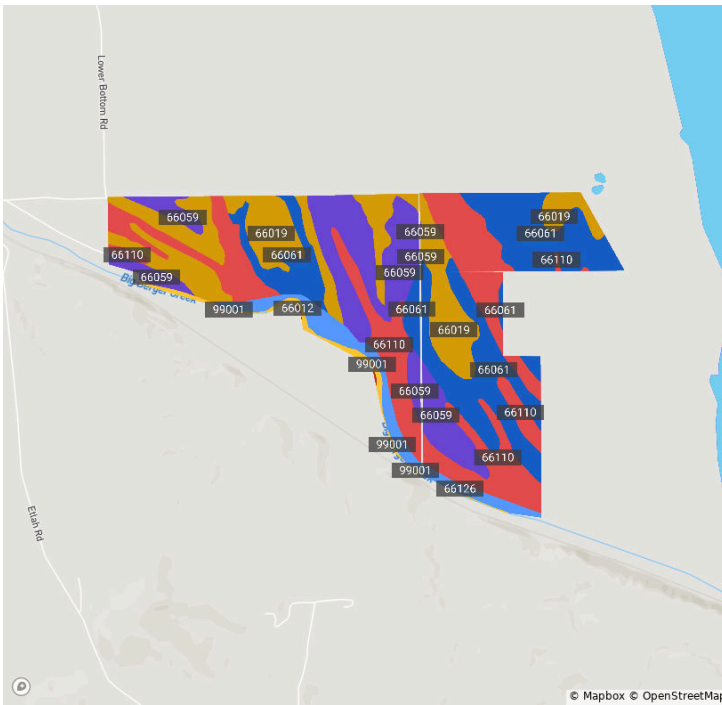

558.14 acres, 4 selections

Overview 558.14 acres, 4 selections

Franklin, MO • Township: Boeuf • Location: 22-45N-3W

Type: Custom Boundary

Acres
99.36

Lat. Long.
38.6384, -91.2431

Franklin, MO • Township: Boeuf • Location: 22-45N-3W

Type: Custom Boundary

Acres
166.67

Lat. Long.
38.6295, -91.2449

Overview 558.14 acres, 4 selections

Franklin, MO • Township: Boeuf • Location: 22-45N-3W

Type: Custom Boundary

Acres
162.84

Lat. Long.
38.6333, -91.2517

Franklin, MO • Township: Boeuf • Location: 21-45N-3W

Type: Custom Boundary

Acres
129.28

Lat. Long.
38.6384, -91.2621

Soils

Franklin, MO • Township: Boeuf
 Locations: 22-45N-3W, 21-45N-3W

558.14 acres, 4 selections

Code	Soil Description	Acres	% of Field	Non-IRR Class	IRR Class	NCCPI
66110	SansDessein silty clay, 0 to 2 percent slopes, occasionally flooded	154.4	27.7%	3w	—	45.8
66061	Peers-Lowmo-SansDessein complex, 0 to 2 percent slopes, occasionally flooded	141.8	25.5%	3w	—	65.7
66019	Lowmo silt loam, 0 to 2 percent slopes, occasionally flooded	125.2	22.5%	2w	—	63.8
66059	Peers silty clay loam, 0 to 2 percent slopes, occasionally flooded	97.8	17.6%	2w	—	76.4
66126	Haynie-Treloar-Blake complex, 0 to 2 percent slopes, frequently flooded	31.4	5.6%	5w	—	20.0
99001	Water	6.0	1.1%	—	—	0.0
66012	Blake silt loam, 0 to 2 percent slopes, frequently flooded	0.2	0.0%	5w	—	18.5