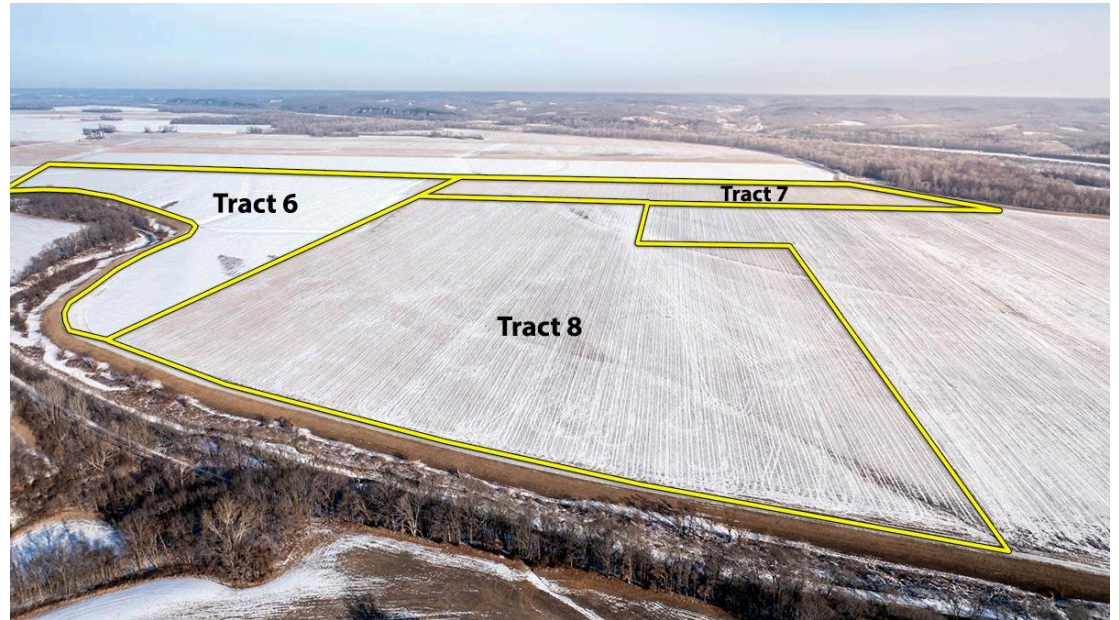

Scott Gander

Auction
Manager/Sales
Associate

Scheer Family Farm Trust Lower End

Franklin County
Missouri

558 Acres

Peoples Land Company

113 East Highway 151
Leonard, MO 63451
660-651-6501

Comments

Thank you for your interest in the Scheer Family Farm Trust. If you have any questions, please feel free to reach out to me directly at 660-676-1479. -Scott Gander

Overview

Franklin, MO • Township: Boeuf
Locations: 22-45N-3W, 21-45N-3W

558.14 acres, 4 selections

Overview 558.14 acres, 4 selections

Franklin, MO • Township: Boeuf • Location: 22-45N-3W

Type: Custom Boundary

Acres
99.36

Lat. Long.
38.6384, -91.2431

Franklin, MO • Township: Boeuf • Location: 22-45N-3W

Franklin, MO • Township: Boeuf • Location: 21-45N-3W

Type: Custom Boundary

Acres
129.28

Lat. Long.
38.6384, -91.2621

Soils

Franklin, MO • Township: Boeuf
 Locations: 22-45N-3W, 21-45N-3W

558.14 acres, 4 selections