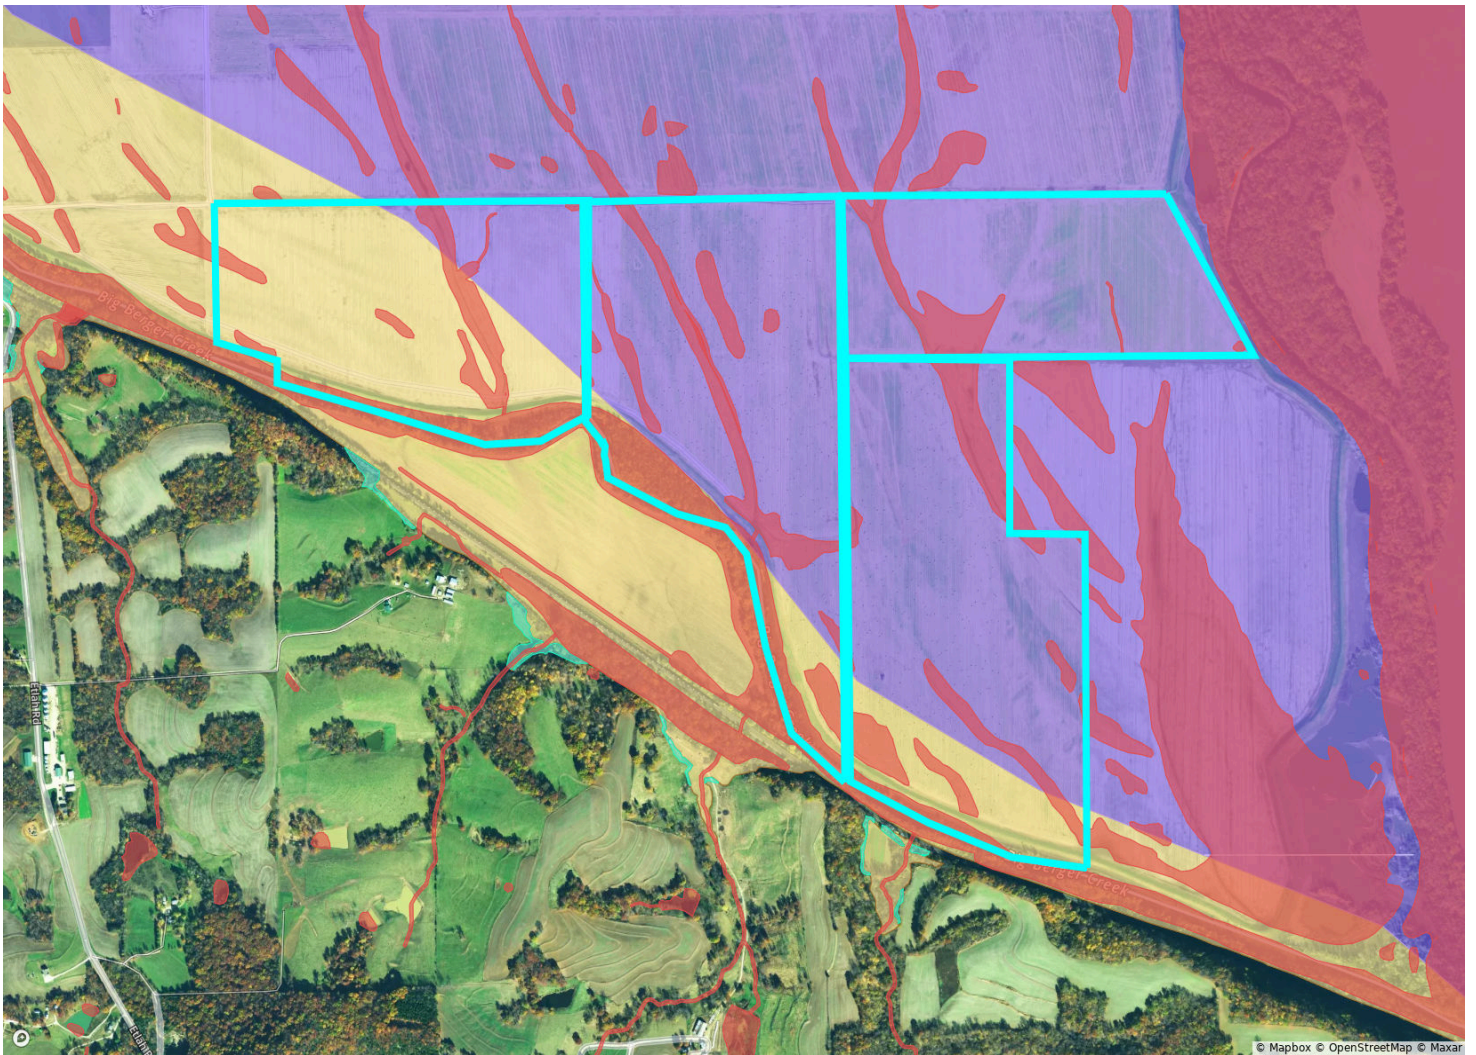

Flood (FEMA Report)

Franklin, MO • Township: Boeuf
Locations: 22-45N-3W, 21-45N-3W

558.14 acres, 4 selections

Flood Hazard Zone	% of Selection	Acres
● Regulatory Floodway	70.9%	394.6
● 100 Year Flood Zone (1% annual chance of flooding)	29.1%	162.1
● 500 Year Flood Zone (0.2% annual chance of flooding)	0.0%	0.0
○ No Flood Hazard Zone	0.0%	0.0
Wetlands	% of Selection	Acres
● Assorted Wetlands	17.3%	96.3