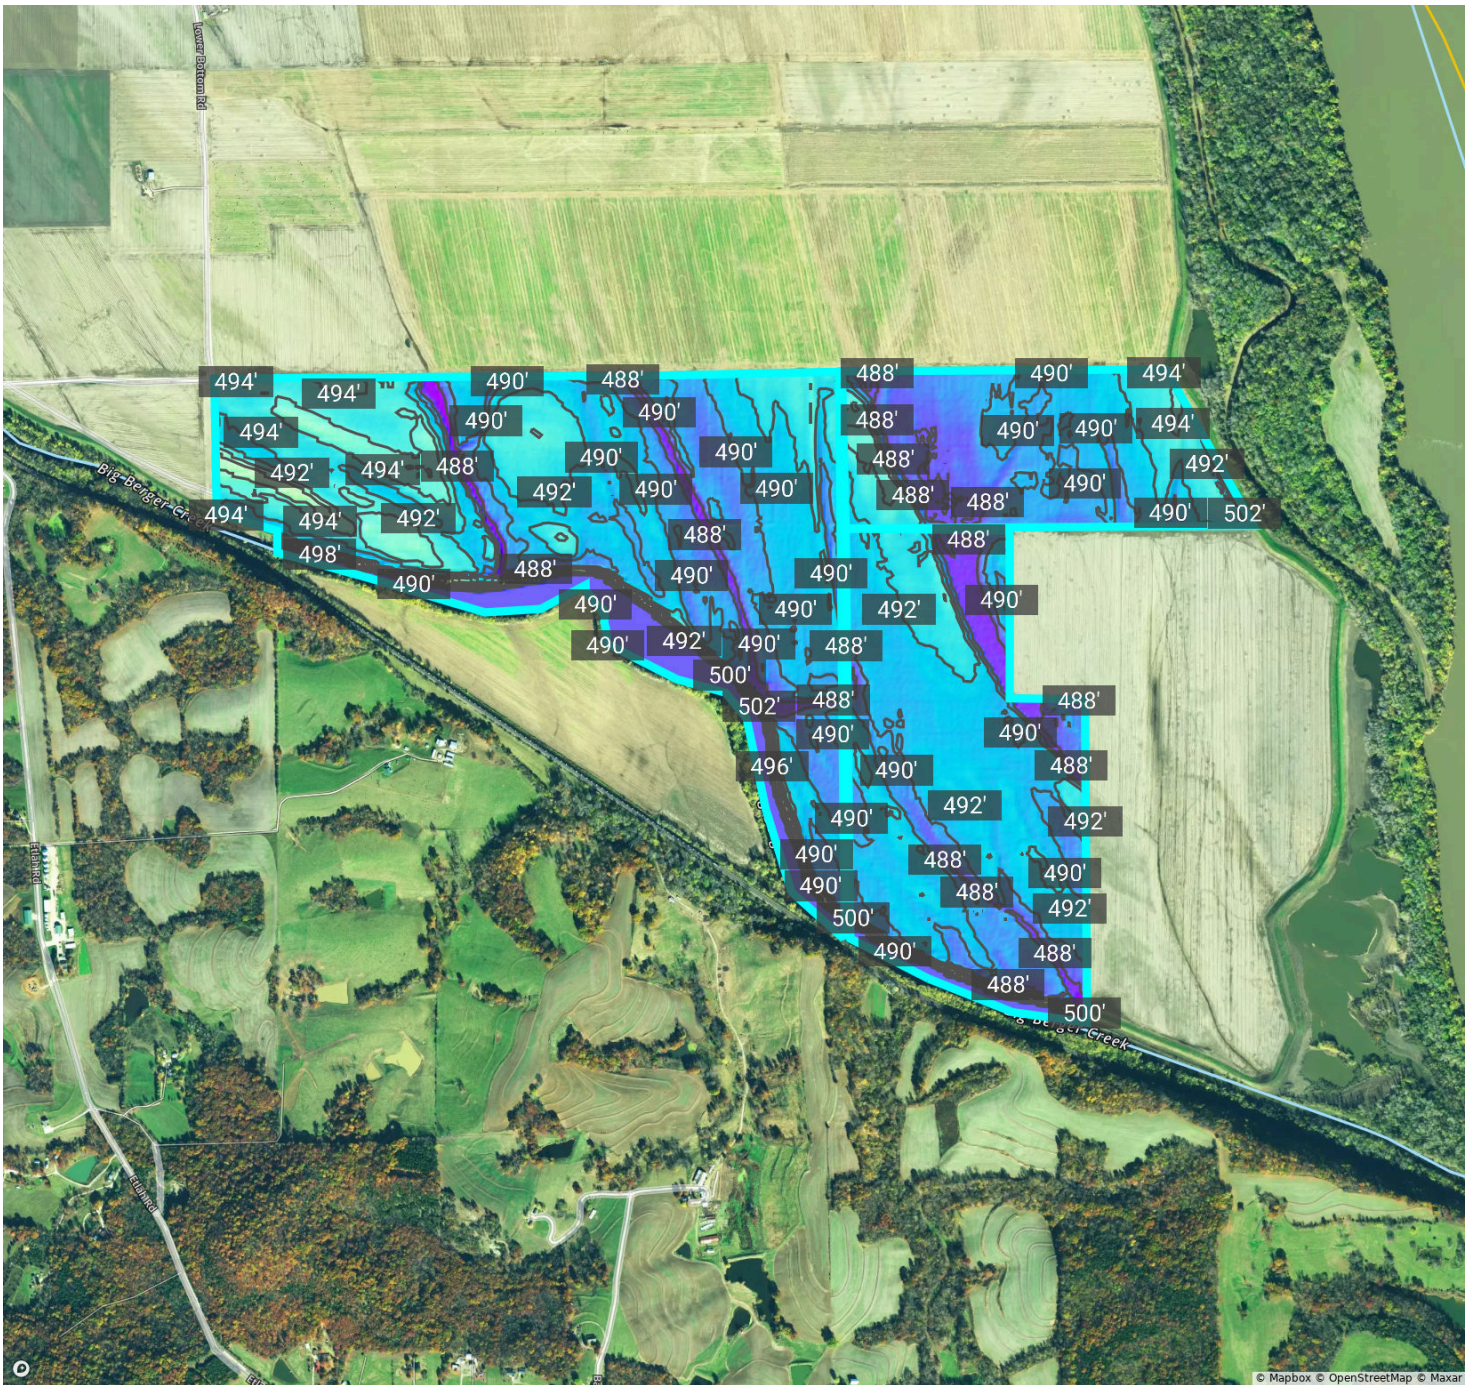

Elevation

Franklin, MO • Township: Boeuf
Locations: 22-45N-3W, 21-45N-3W

558.14 acres, 4 selections

486.4 ft

505.7 ft

Source: USGS 3 Meter Dem

Interval: 2.0 ft

Range: 19.3 ft

Min: 486.4

Max: 505.7