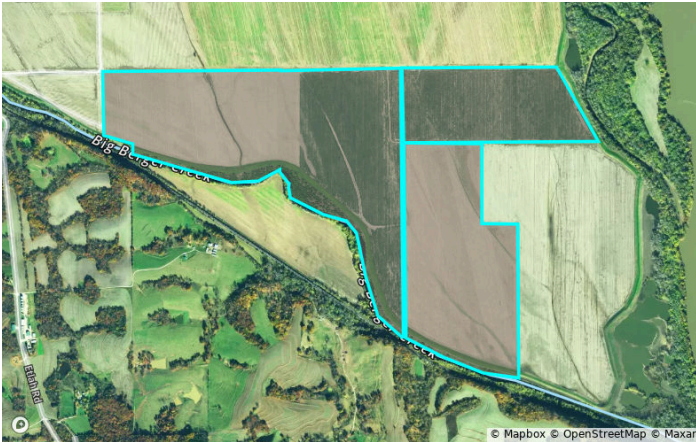

Flood (FEMA Report)

Franklin, MO • Township: Boeuf
 Locations: 22-45N-3W, 21-45N-3W

558.14 acres, 4 selections

Flood Hazard Zone	% of Selection	Acres
● Regulatory Floodway	70.9%	394.6
● 100 Year Flood Zone (1% annual chance of flooding)	29.1%	162.1
● 500 Year Flood Zone (0.2% annual chance of flooding)	0.0%	0.0
○ No Flood Hazard Zone	0.0%	0.0
Wetlands	% of Selection	Acres
● Assorted Wetlands	17.3%	96.3

FSA Overview

Franklin, MO • Township: Boeuf
 Locations: 22-45N-3W, 21-45N-3W

558.14 acres, 4 selections

CLU	Acres	CLU	Acres
1 	250.06	4 	37.74
2 	156.25	5 	4.48
3 	104.02		

Historical Imagery

Franklin, MO • Township: Boeuf
Locations: 22-45N-3W, 21-45N-3W

558.14 acres, 4 selections

2022

2020

2018

2016

2014

2012