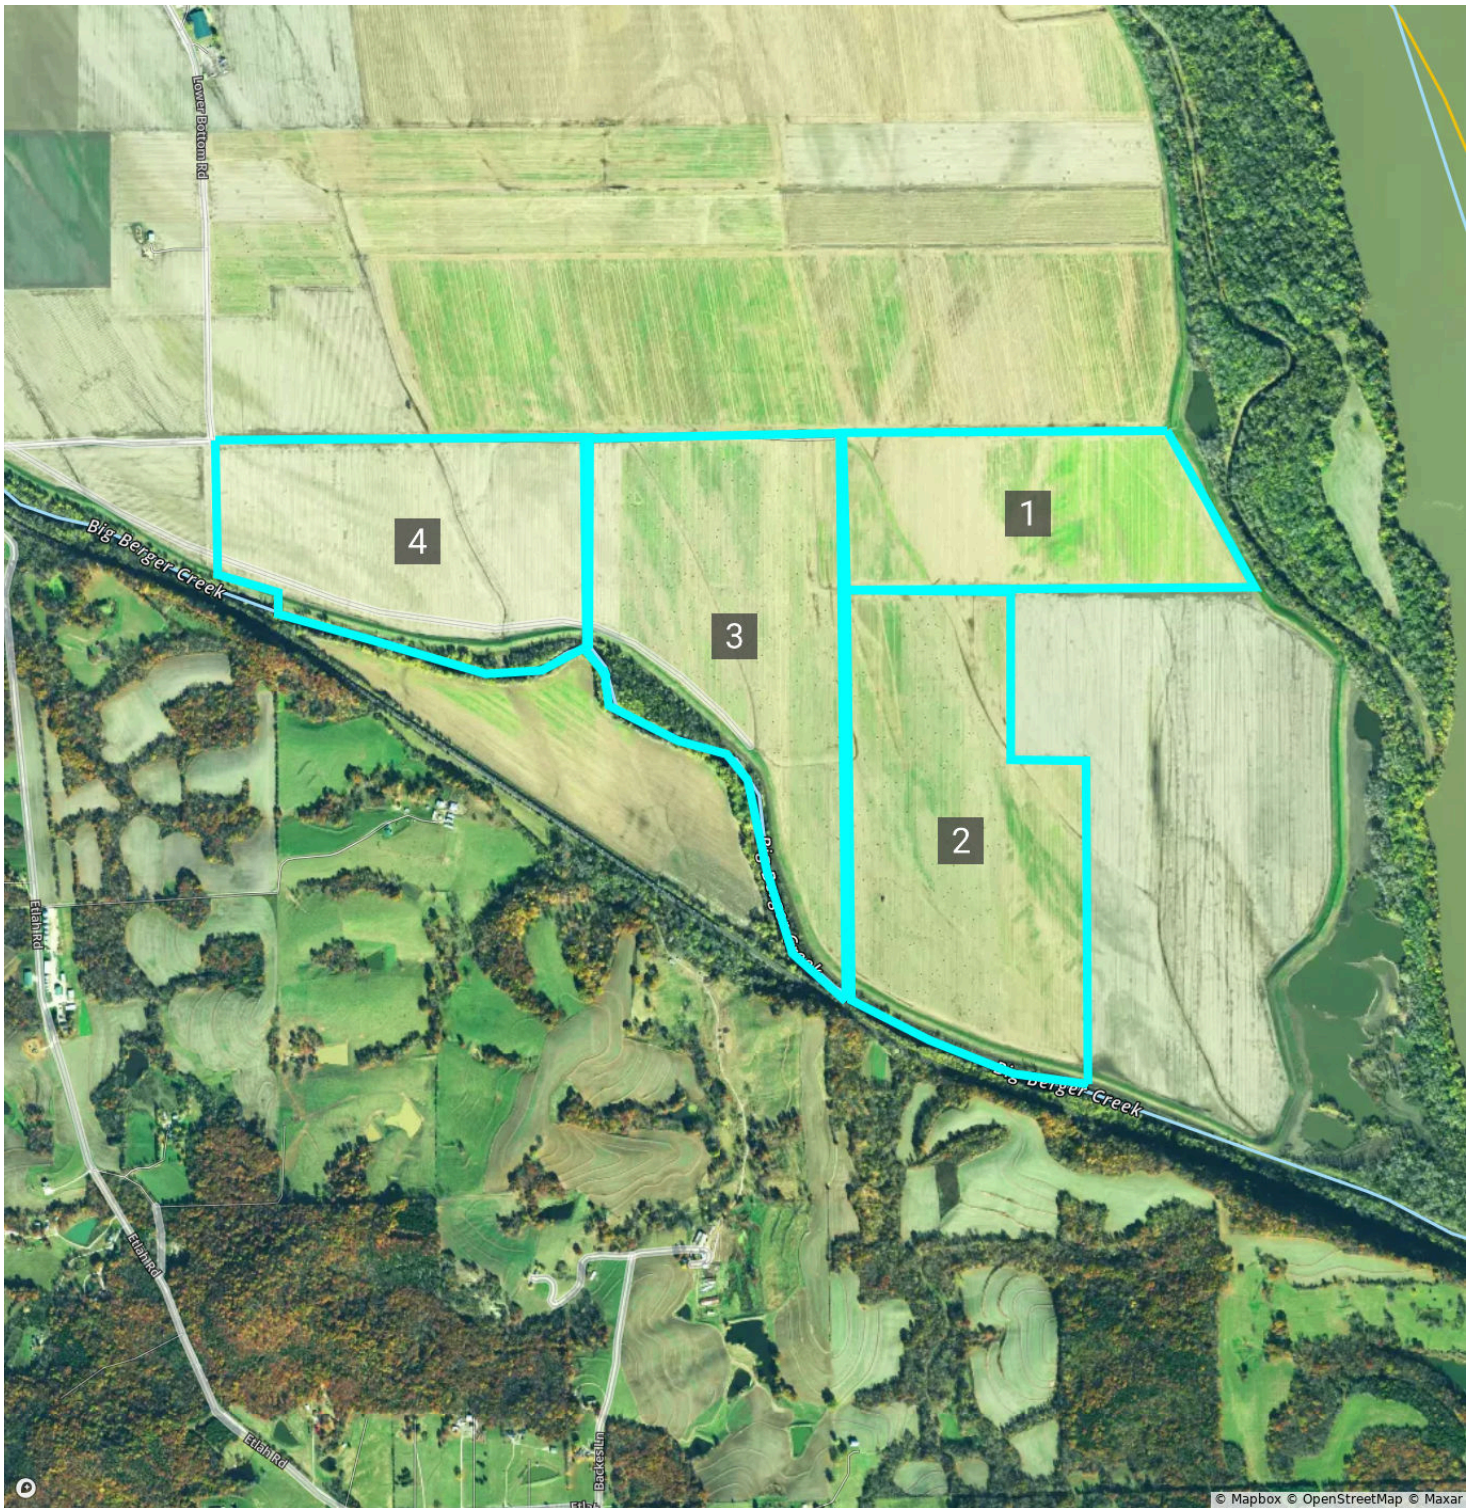

Scott Gander

Auction
Manager/Sales
Associate

Scheer Family Farm Trust Lower End

Franklin County
Missouri

558 Acres

Peoples Land Company

113 East Highway 151
Leonard, MO 63451
660-651-6501

Comments

558.14 acres, 4 selections

Overview 558.14 acres, 4 selections

Franklin, MO • Township: Boeuf • Location: 22-45N-3W

Type: Custom Boundary

Acres
99.36

Lat. Long.
38.6384, -91.2431

Franklin, MO • Township: Boeuf • Location: 22-45N-3W

Type: Custom Boundary

Acres
166.67

Lat. Long.
38.6295, -91.2449

Overview 558.14 acres, 4 selections

Franklin, MO • Township: Boeuf • Location: 22-45N-3W

Type: Custom Boundary

Acres
162.84

Lat. Long.
38.6333, -91.2517

Franklin, MO • Township: Boeuf • Location: 21-45N-3W

Type: Custom Boundary

Acres
129.28

Lat. Long.
38.6384, -91.2621

Soils

Franklin, MO • Township: Boeuf
 Locations: 22-45N-3W, 21-45N-3W

558.14 acres, 4 selections