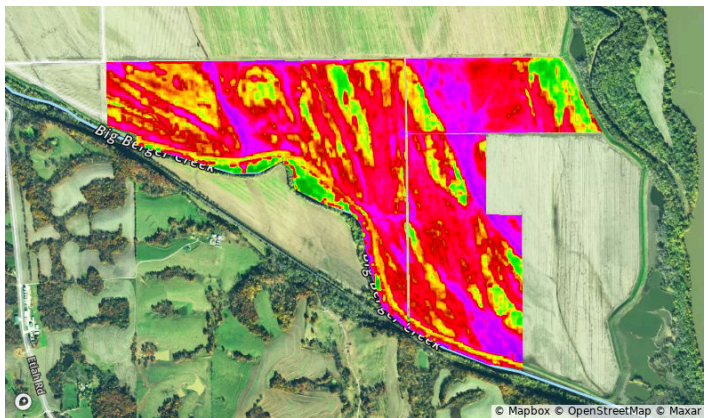

Vegetation Index (NDVI)

Franklin, MO • Township: Boeuf
Locations: 22-45N-3W, 21-45N-3W

558.14 acres, 4 selections

2024

2023

2022

2021

2020

2019