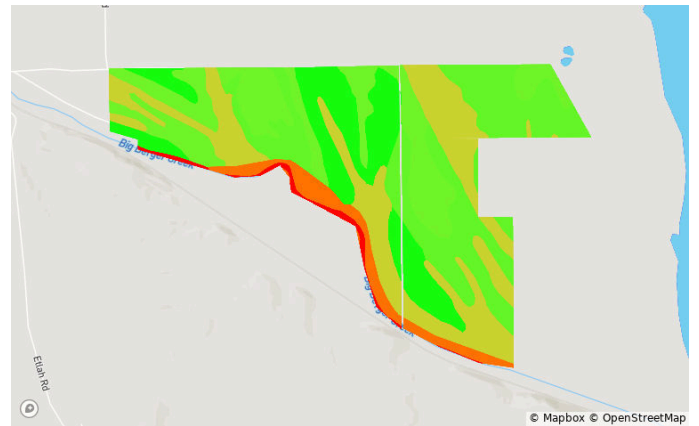

Type: Custom Boundary

Acres
166.67

Lat. Long.
38.6295, -91.2449

Overview 558.14 acres, 4 selections

Franklin, MO • Township: Boeuf • Location: 22-45N-3W

Type: Custom Boundary

Acres
162.84

Lat. Long.
38.6333, -91.2517

Franklin, MO • Township: Boeuf • Location: 21-45N-3W

Type: Custom Boundary

Acres
129.28

Lat. Long.
38.6384, -91.2621

Soils

Franklin, MO • Township: Boeuf
 Locations: 22-45N-3W, 21-45N-3W

558.14 acres, 4 selections

Code	Soil Description	Acres	% of Field	Non-IRR Class	IRR Class	NCCPI
66110	SansDessein silty clay, 0 to 2 percent slopes, occasionally flooded	154.4	27.7%	3w	—	45.8
66061	Peers-Lowmo-SansDessein complex, 0 to 2 percent slopes, occasionally flooded	141.8	25.5%	3w	—	65.7
66019	Lowmo silt loam, 0 to 2 percent slopes, occasionally flooded	125.2	22.5%	2w	—	63.8
66059	Peers silty clay loam, 0 to 2 percent slopes, occasionally flooded	97.8	17.6%	2w	—	76.4
66126	Haynie-Treloar-Blake complex, 0 to 2 percent slopes, frequently flooded	31.4	5.6%	5w	—	20.0
99001	Water	6.0	1.1%	—	—	0.0
66012	Blake silt loam, 0 to 2 percent slopes, frequently flooded	0.2	0.0%	5w	—	18.5

Elevation

Franklin, MO • Township: Boeuf
Locations: 22-45N-3W, 21-45N-3W

558.14 acres, 4 selections

486.4 ft

505.7 ft

Source: USGS 3 Meter Dem

Interval: 2.0 ft

Range: 19.3 ft