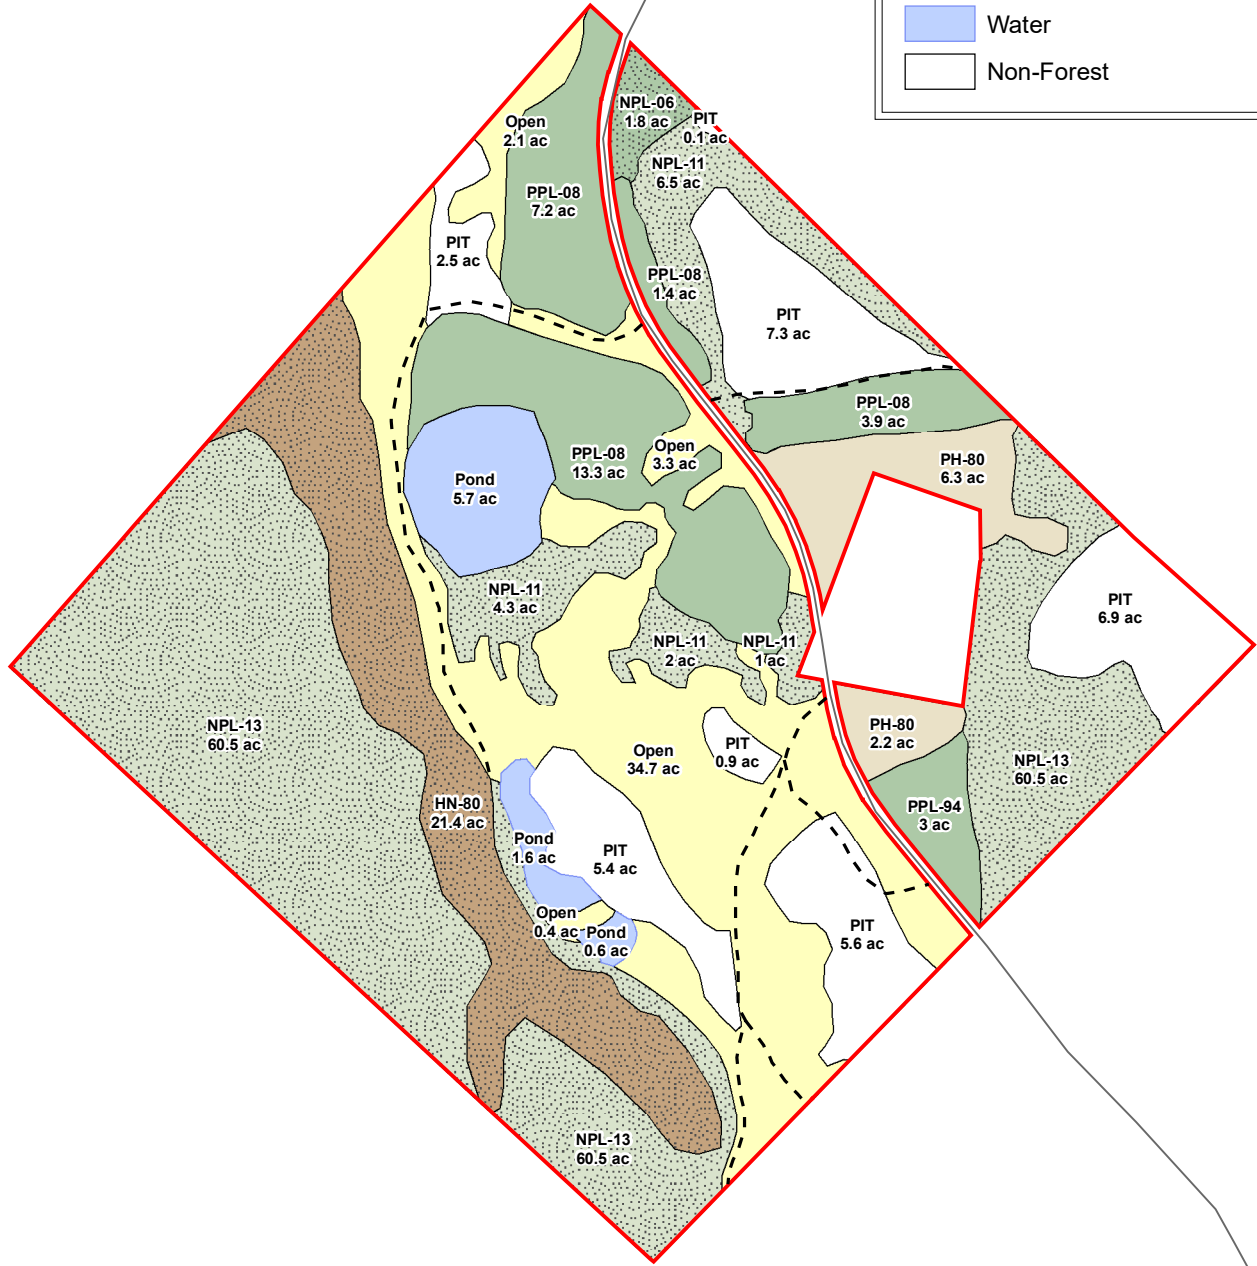

Jackson Toler Tract
Wilkinson County, GA
Total Acres +/- 212.11

Legend

-  Planted Pine Mrch
-  Natural Pine Mrch
-  Natural Pine Pmrch
-  Pine Hardwood
-  Hardwood Non-Convertible
-  Open
-  Water
-  Non-Forest

Jackson Toler Rd