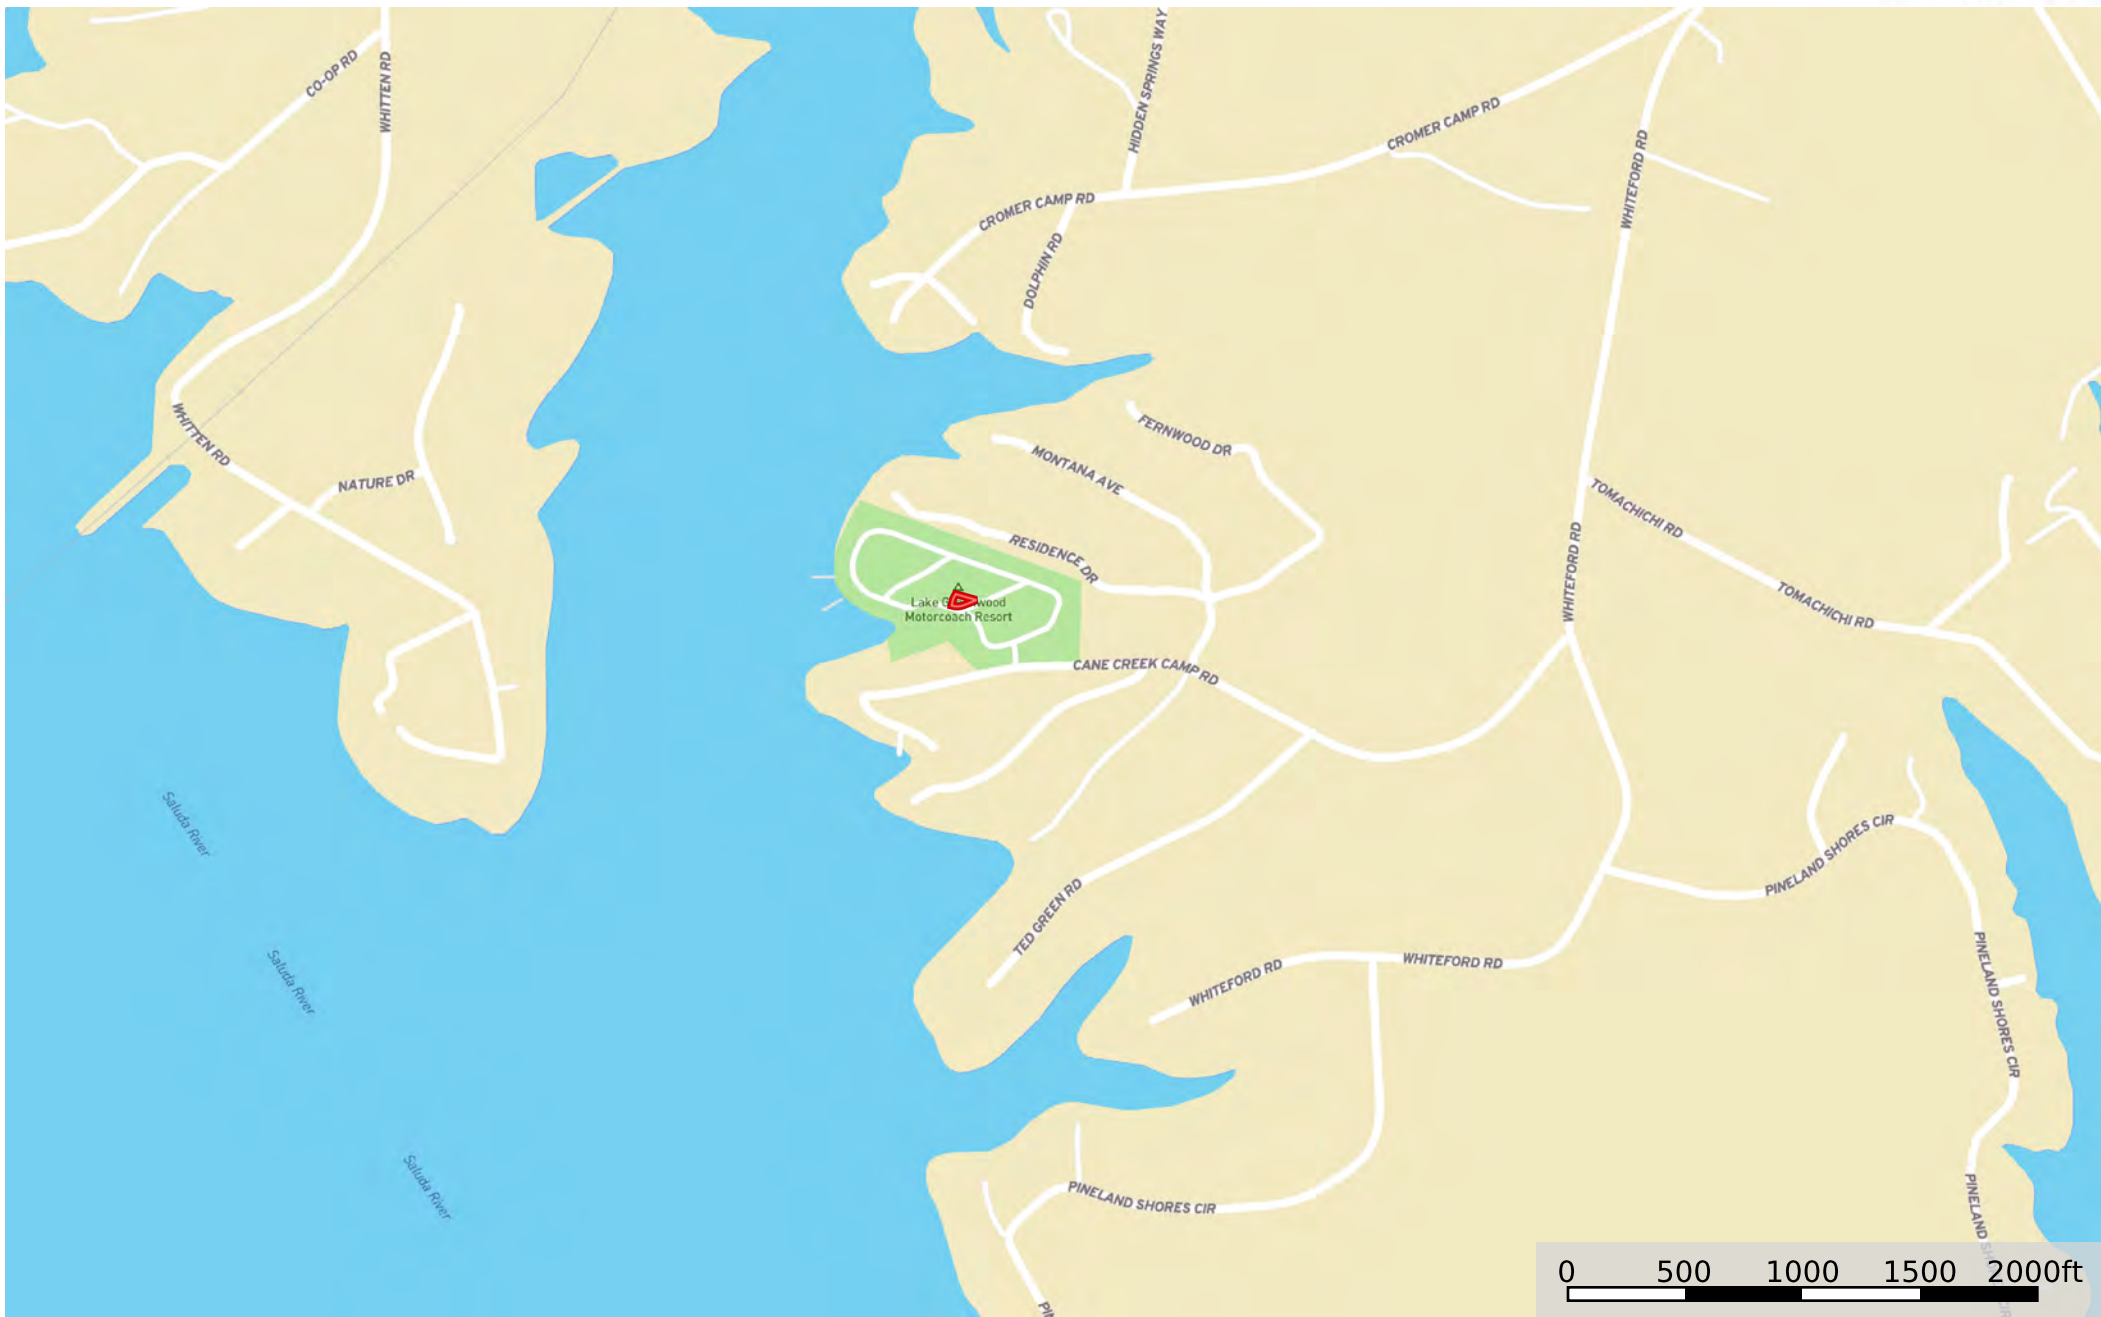

Frost - Lake Greenwood Motor Coach Resort

Laurens County, South Carolina, 0.07 AC +/-

 Boundary 11
11