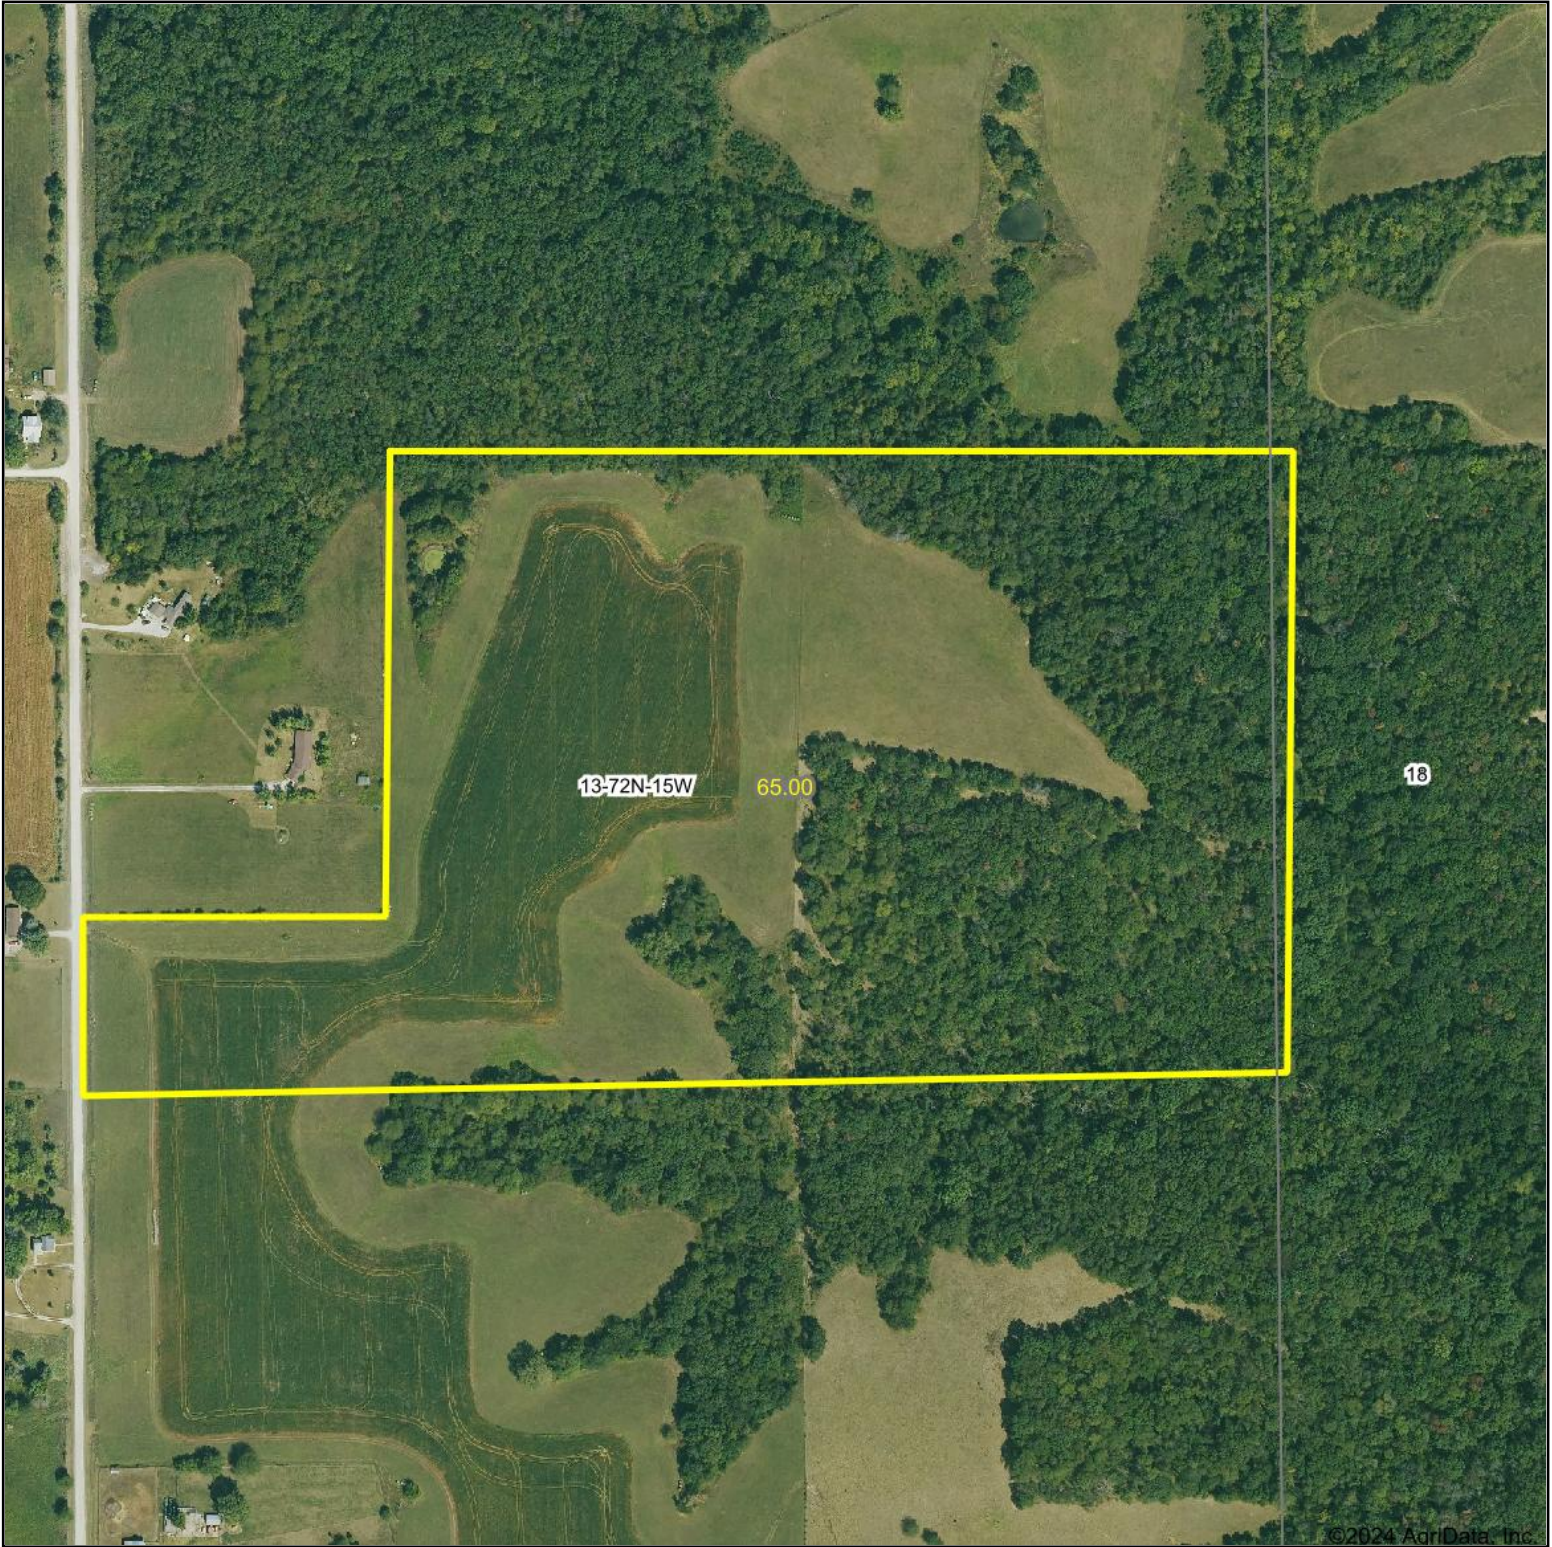

# Aerial Map

Boundary Lines Are Approximate

©2024 AgriData, Inc.

**Hawkeye Farm Mgmt & Real Estate**

**United Country**  
Real Estate  
22 N Main, Albia IA Phone: 641-932-7796  
Email: hawkeye@uclowa.com  
On the web: www.uclowa.com  
www.iowawhitetailfarms.com

Boundary Center: 41° 2' 10.18, -92° 31' 46.45

0ft 471ft 941ft

**13-72N-15W**  
**Wapello County**  
**Iowa**

Maps Provided By:  
**surety**  
CUSTOMIZED ONLINE MAPPING  
© AgriData, Inc. 2023 www.AgriDataInc.com