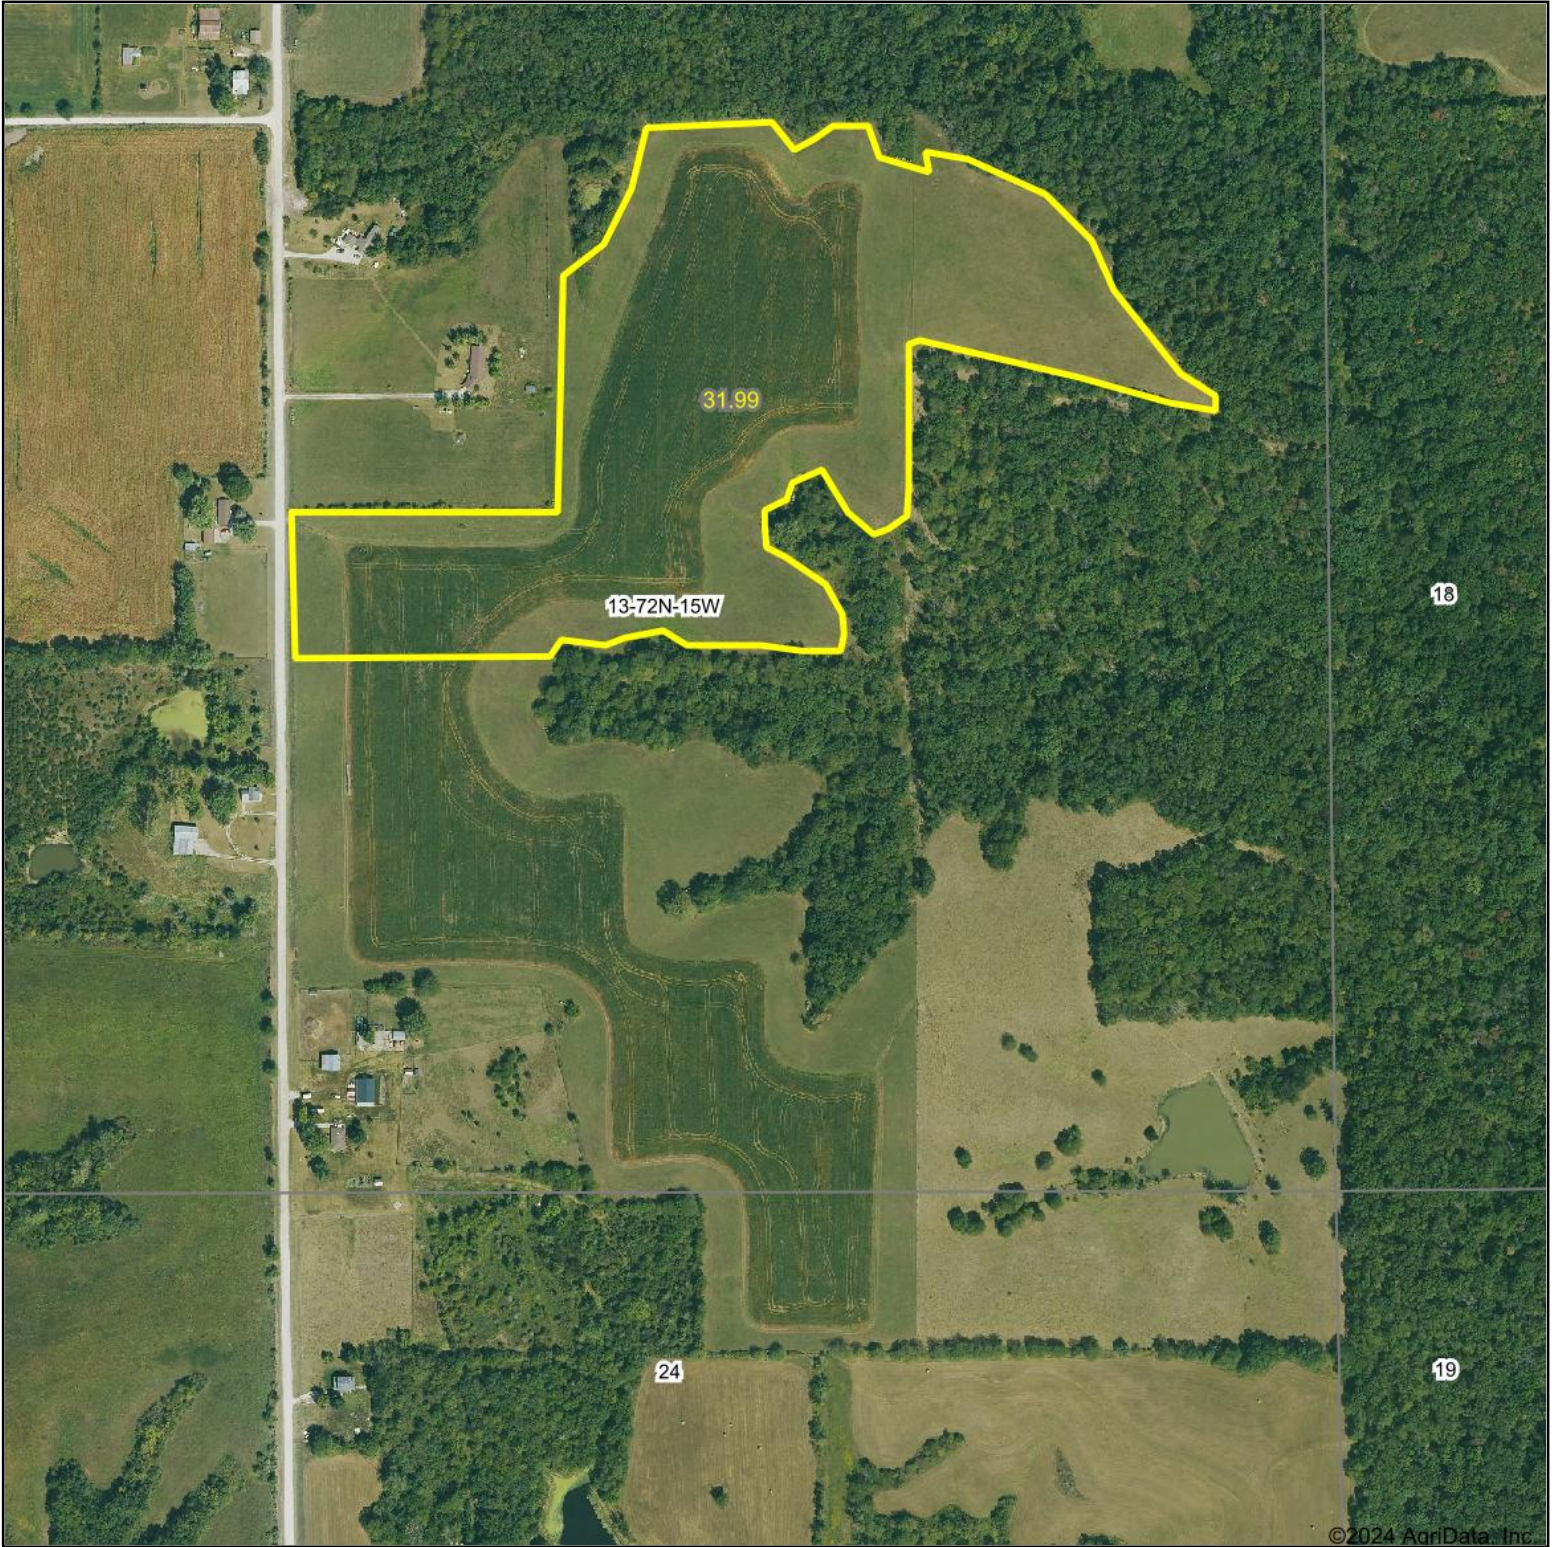

Aerial Map

Open Acres - Boundary Lines & Approximate

©2024 AgriData, Inc.

Hawkeye Farm Mgmt & Real Estate

Boundary Center: 41° 2' 9.98, -92° 31' 48.41

13-72N-15W
Wapello County
Iowa

Maps Provided By:

© AgriData, Inc. 2023

www.AgriDataInc.com

12/26/2024