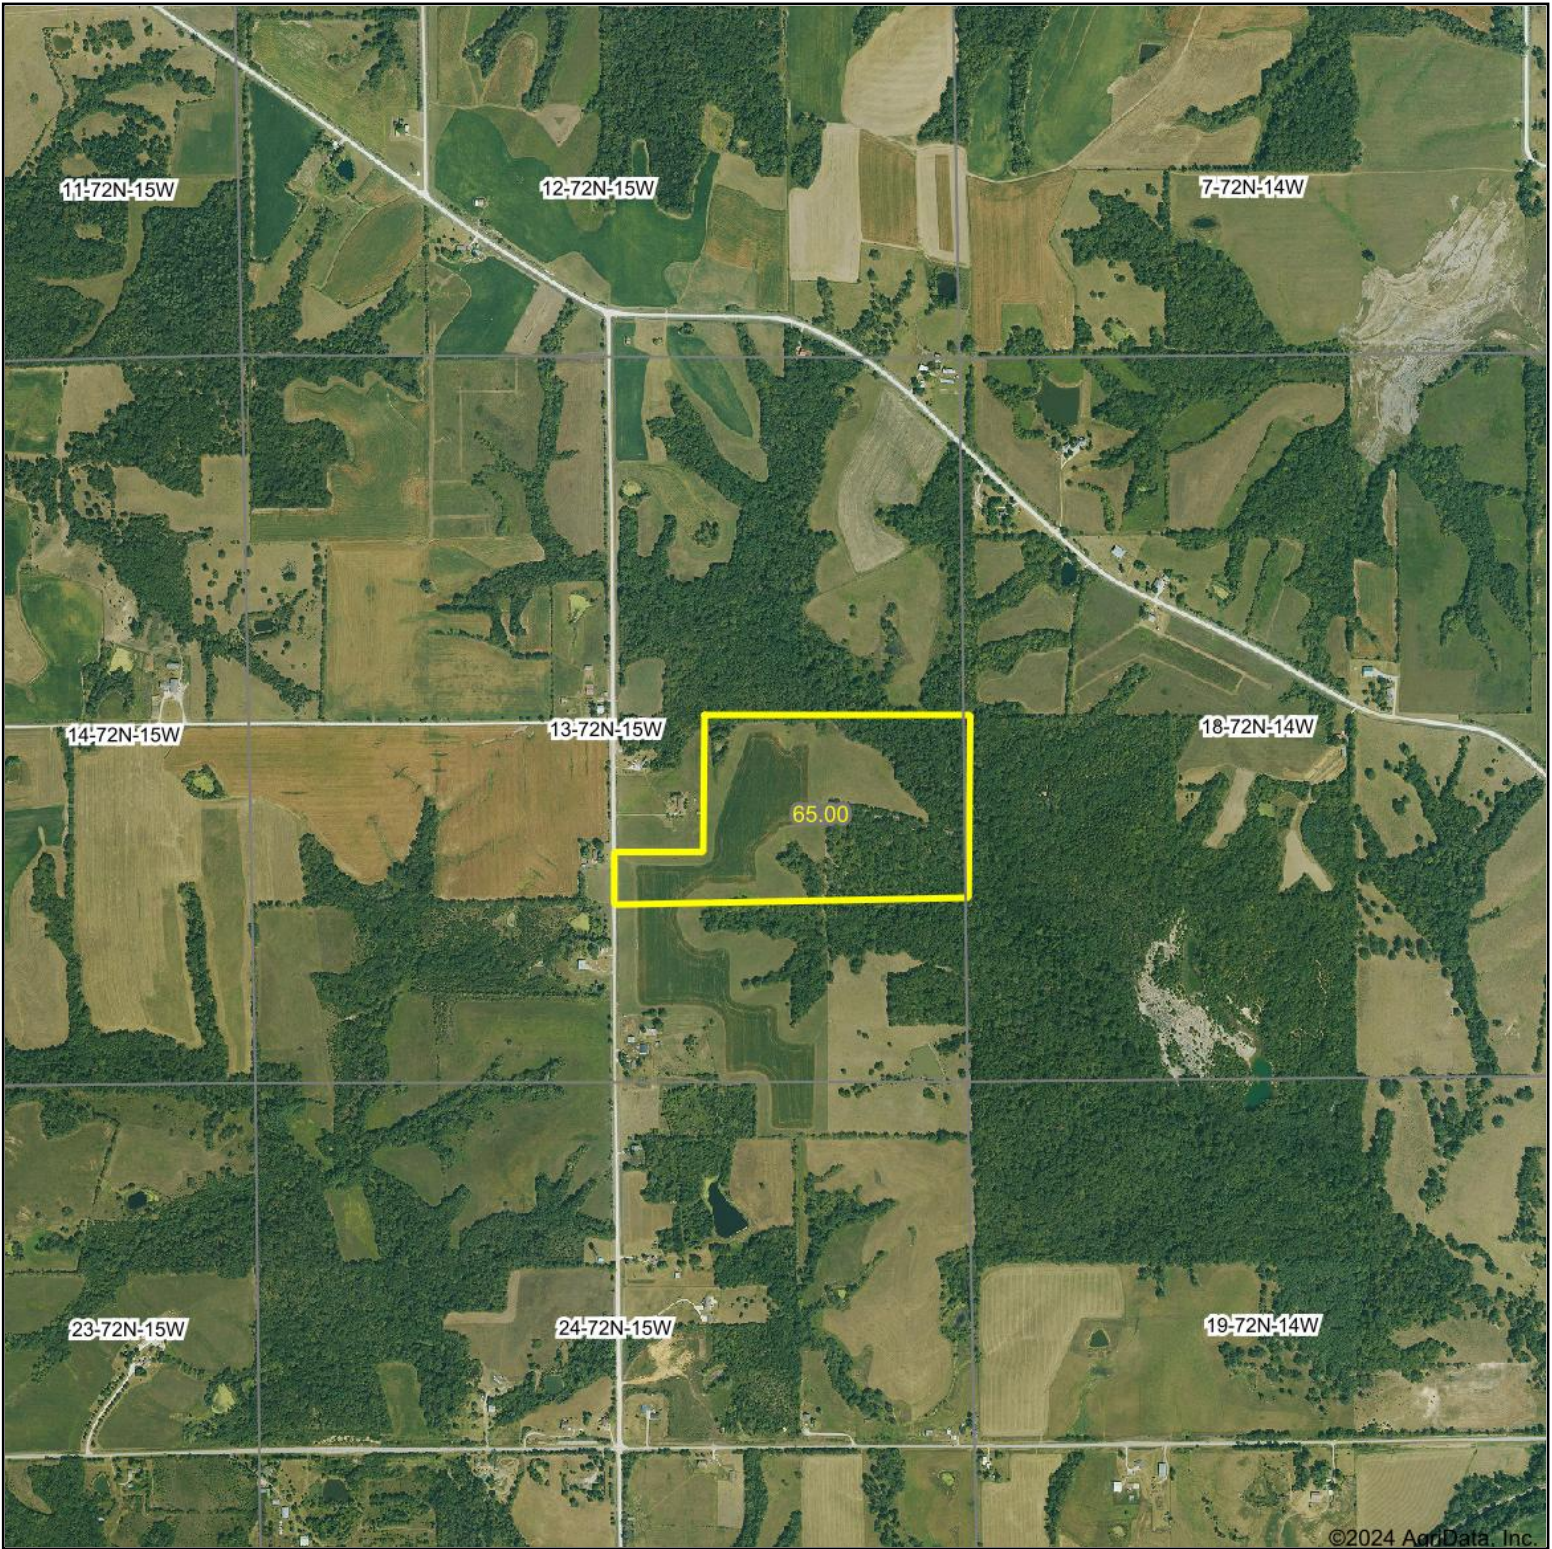

Aerial Map

Boundary Lines Are Approximate

©2024 AgriData, Inc.

Hawkeye Farm Mgmt & Real Estate

Boundary Center: 41° 2' 10.18, -92° 31' 46.45

13-72N-15W
Wapello County
Iowa

Maps Provided By:

© AgriData, Inc. 2023

www.AgriDataInc.com

12/26/2024