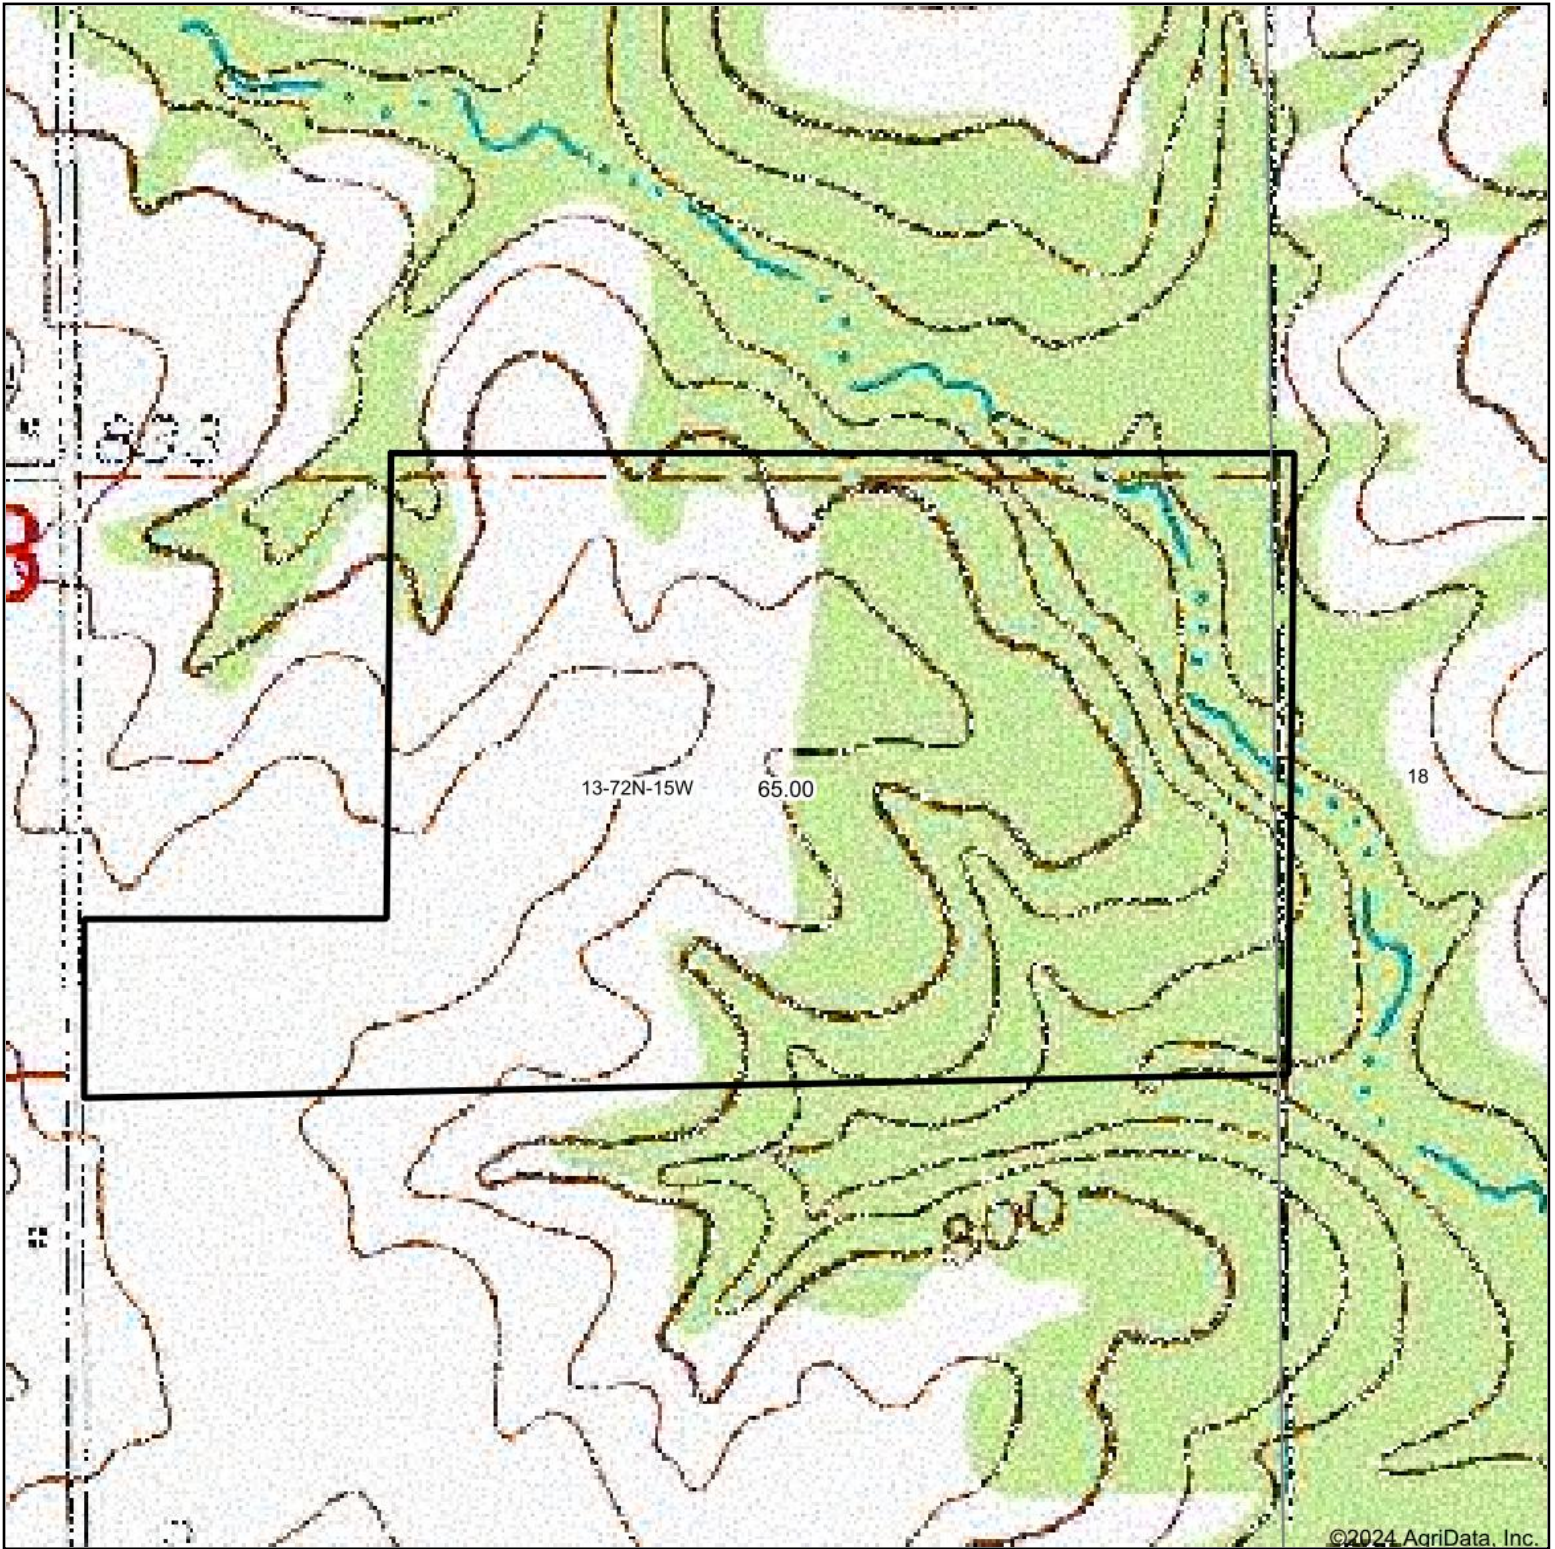

Topography Map

Boundary Lines Are Approximate

Hawkeye Farm Mgmt & Real Estate

Map Center: 41° 2' 10.11, -92° 31' 44.03

13-72N-15W
Wapello County
Iowa

12/26/2024

Maps Provided By:

© AgriData, Inc. 2023

www.AgriDataInc.com