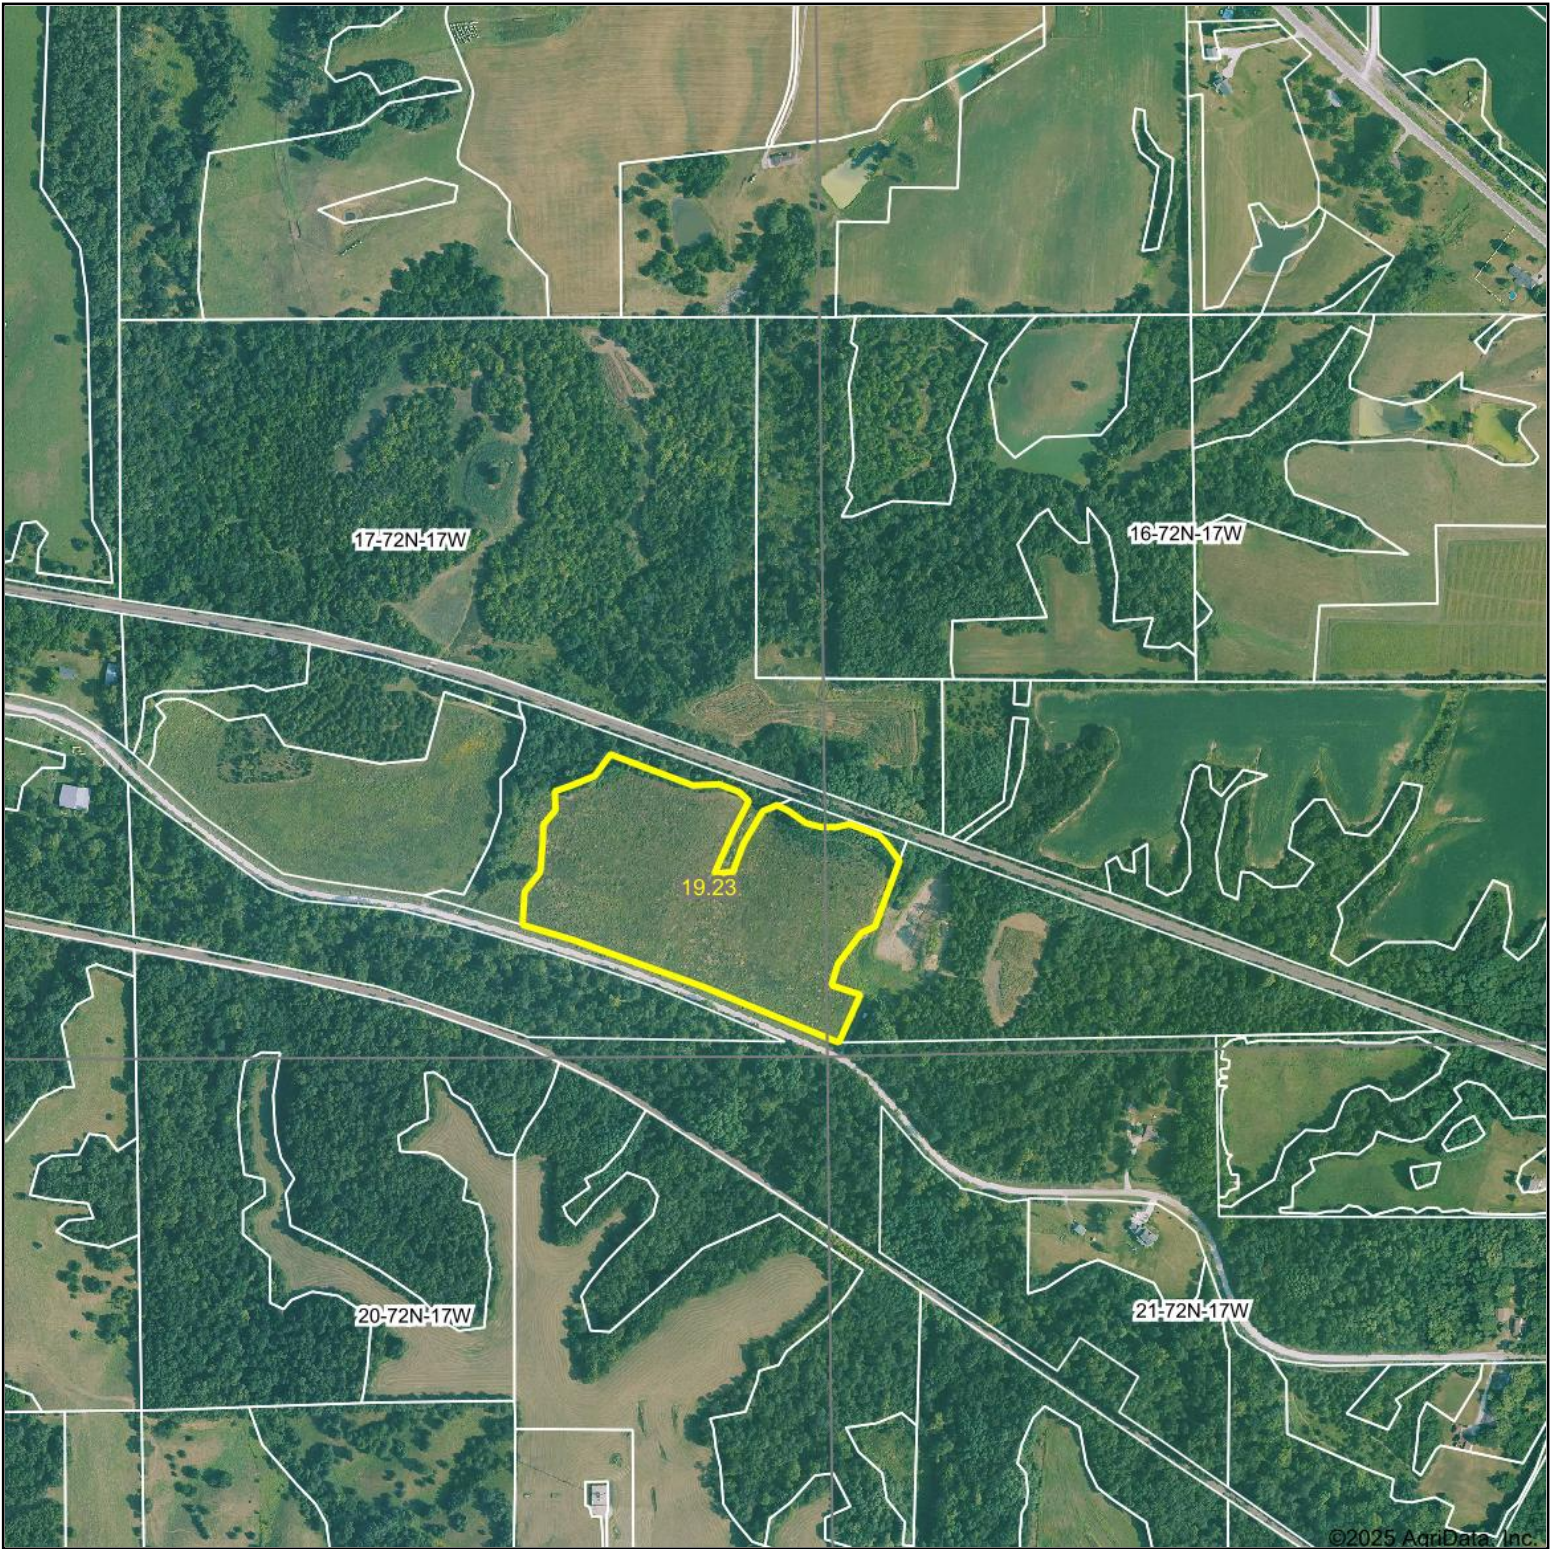

Aerial Map

Boundary Lines Are Approximate

©2025 AgriData, Inc.

Hawkeye Farm Mgmt & Real Estate

Boundary Center: 41° 1' 54.2, -92° 49' 58.48

17-72N-17W
Monroe County
Iowa

Maps Provided By:

© AgriData, Inc. 2023 www.AgriDataInc.com

1/29/2025

Field borders provided by Farm Service Agency as of 5/21/2008.