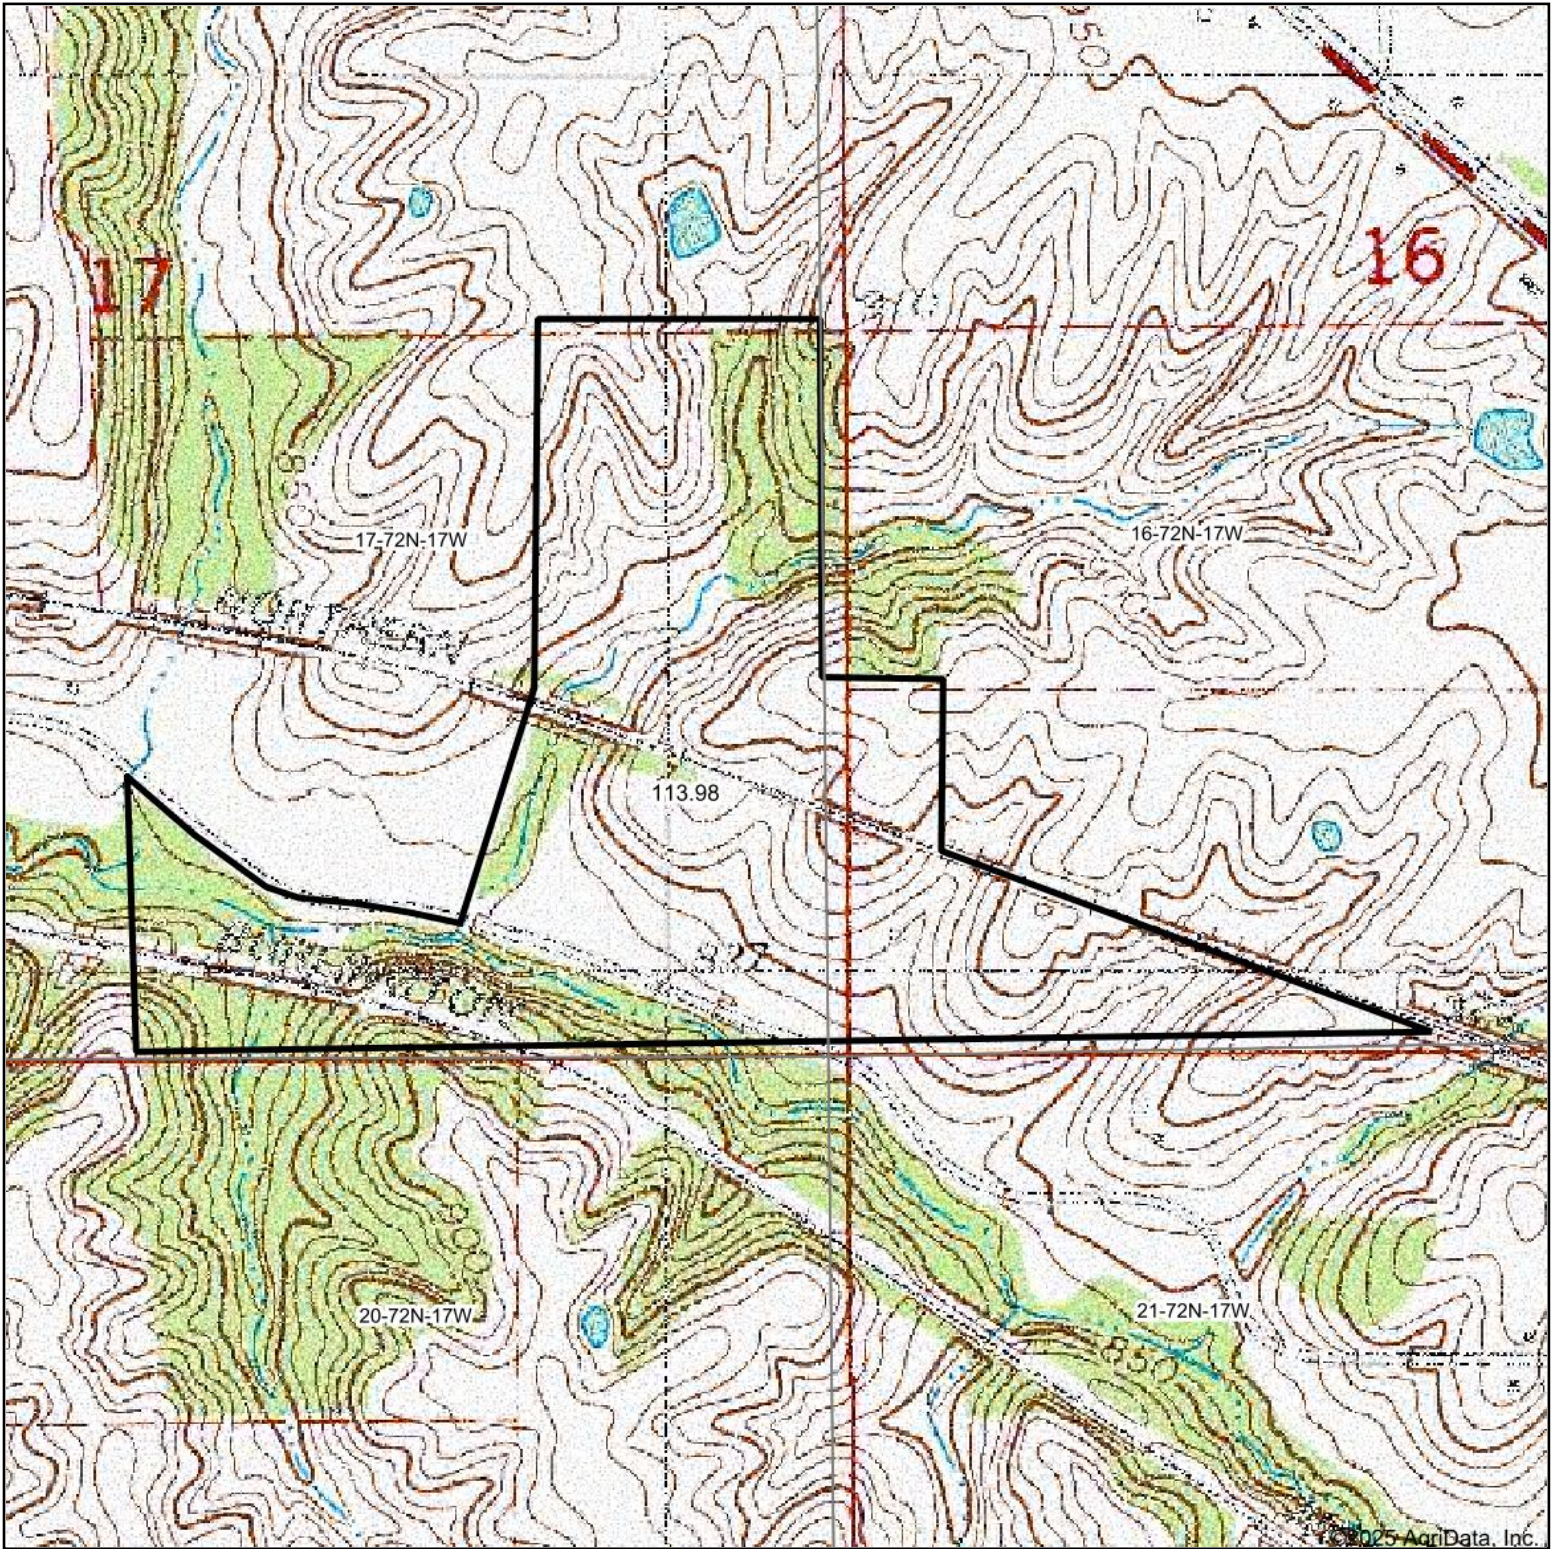

Topography Map

Boundary Lines Are Approximate - Map Includes Parts of 189th Street and 2 Railroads

Hawkeye Farm Mgmt & Real Estate

Map Center: 41° 1' 58.63, -92° 49' 55.42

17-72N-17W
Monroe County
Iowa

1/29/2025

Maps Provided By:

© AgriData, Inc. 2023

www.AgrIDataInc.com