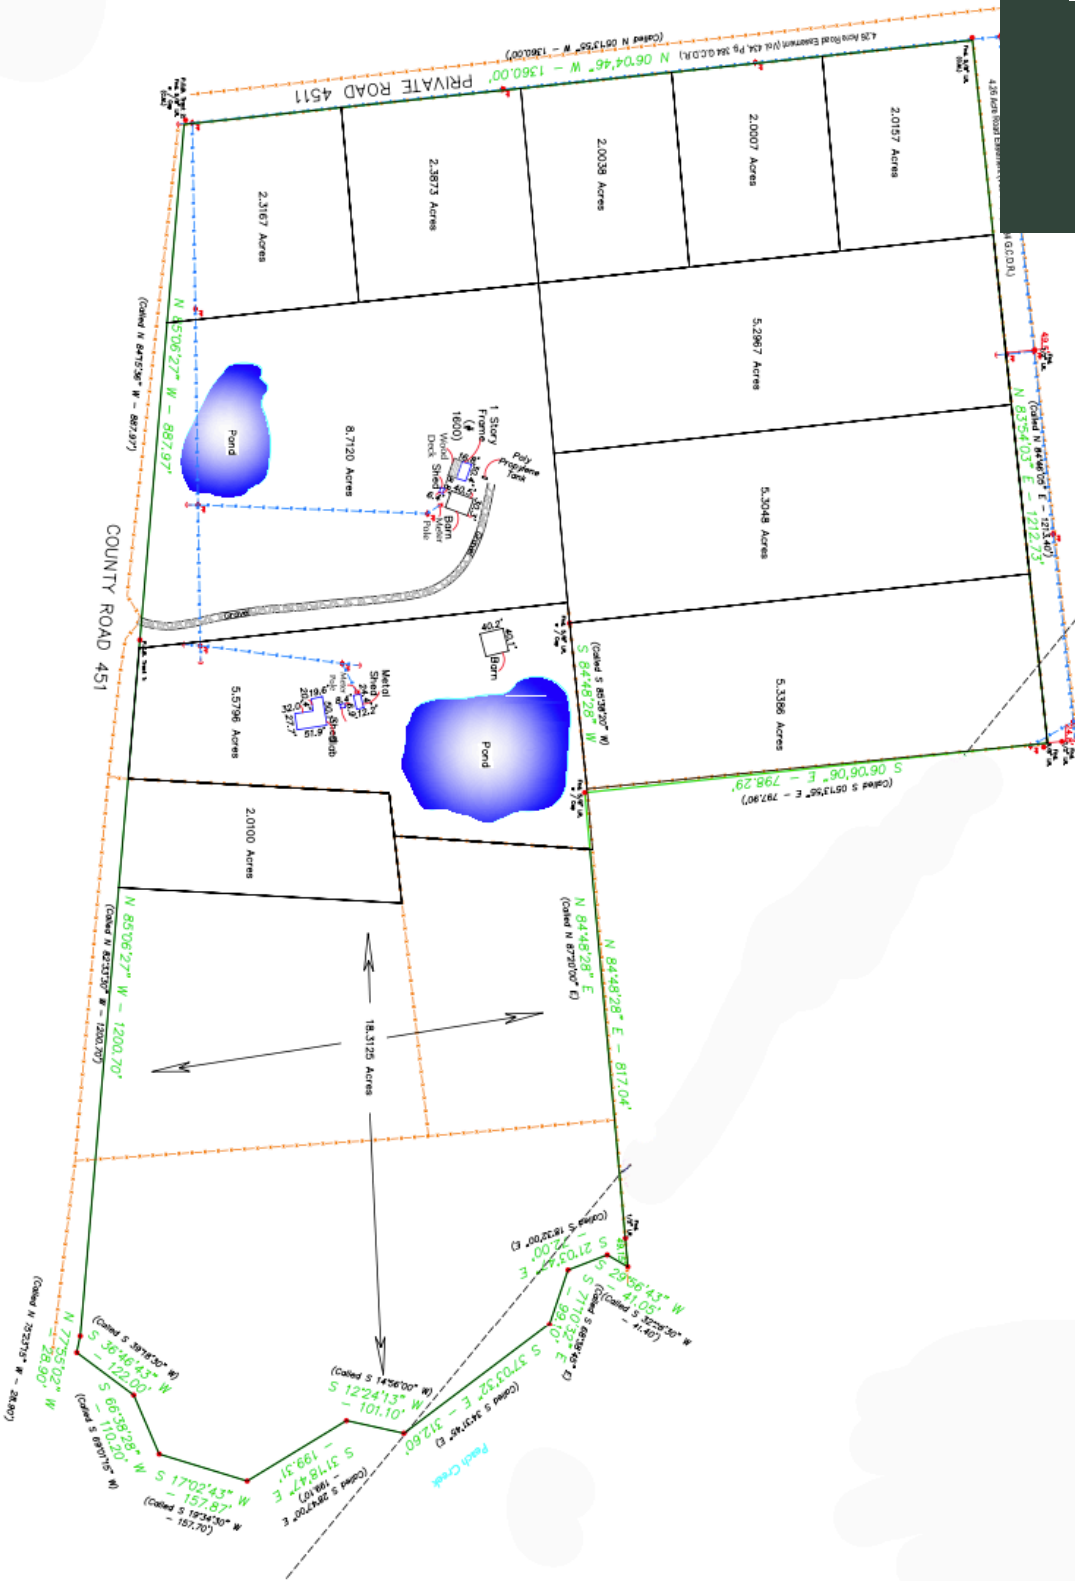

PLAT MAP

[CLICK HERE FOR LIST OF AVAILABLE LOTS AND PRICES](#)