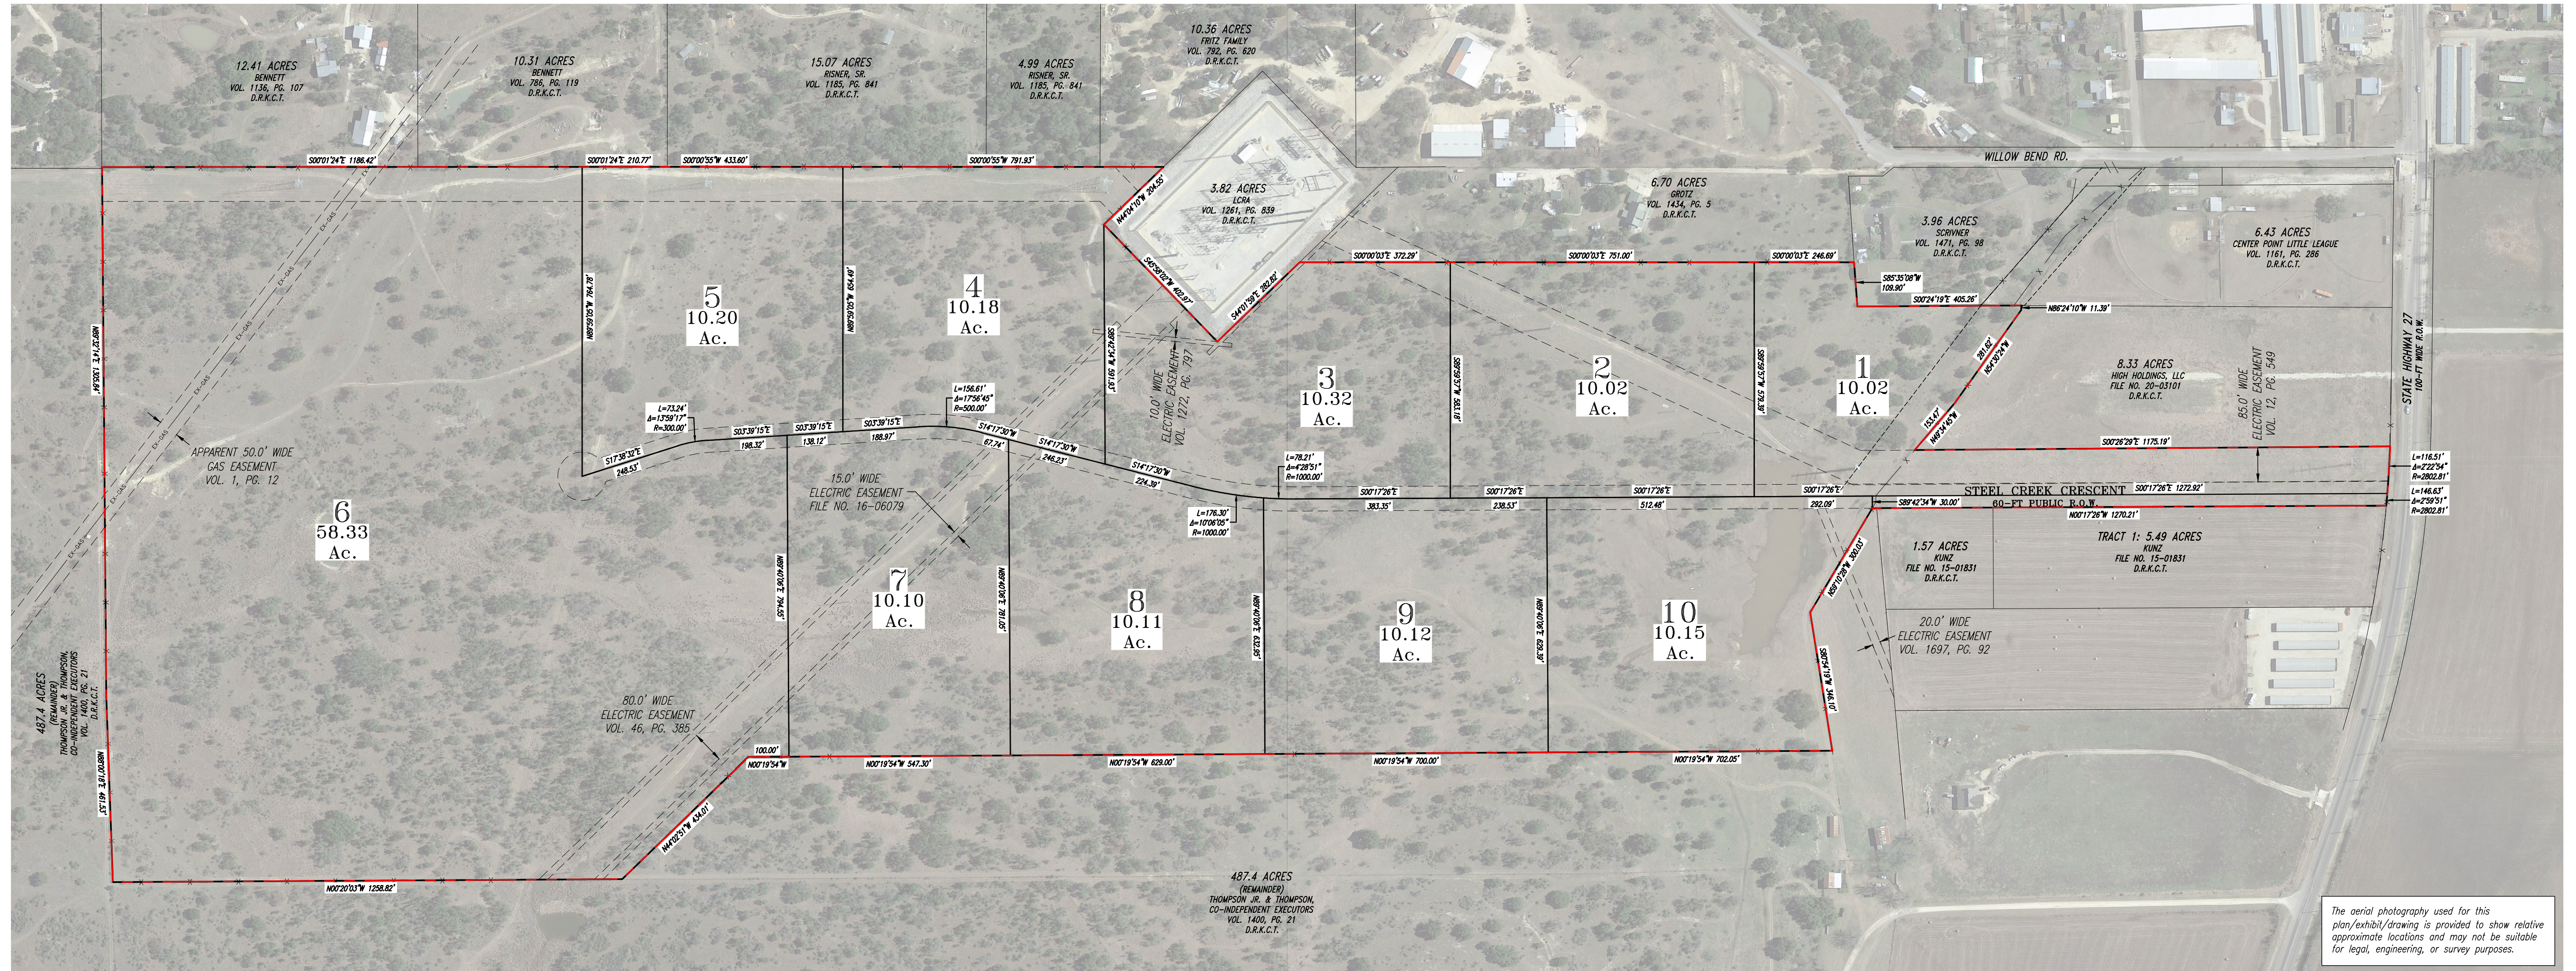

STEEL CREEK SUBDIVISION

CENTER POINT, TEXAS

FILE NO. 23-07812

OFFICIAL PUBLIC RECORDS OF KERR COUNTY, TEXAS

The aerial photography used for this plan/exhibit/drawing is provided to show relative approximate locations and may not be suitable for legal, engineering, or survey purposes.