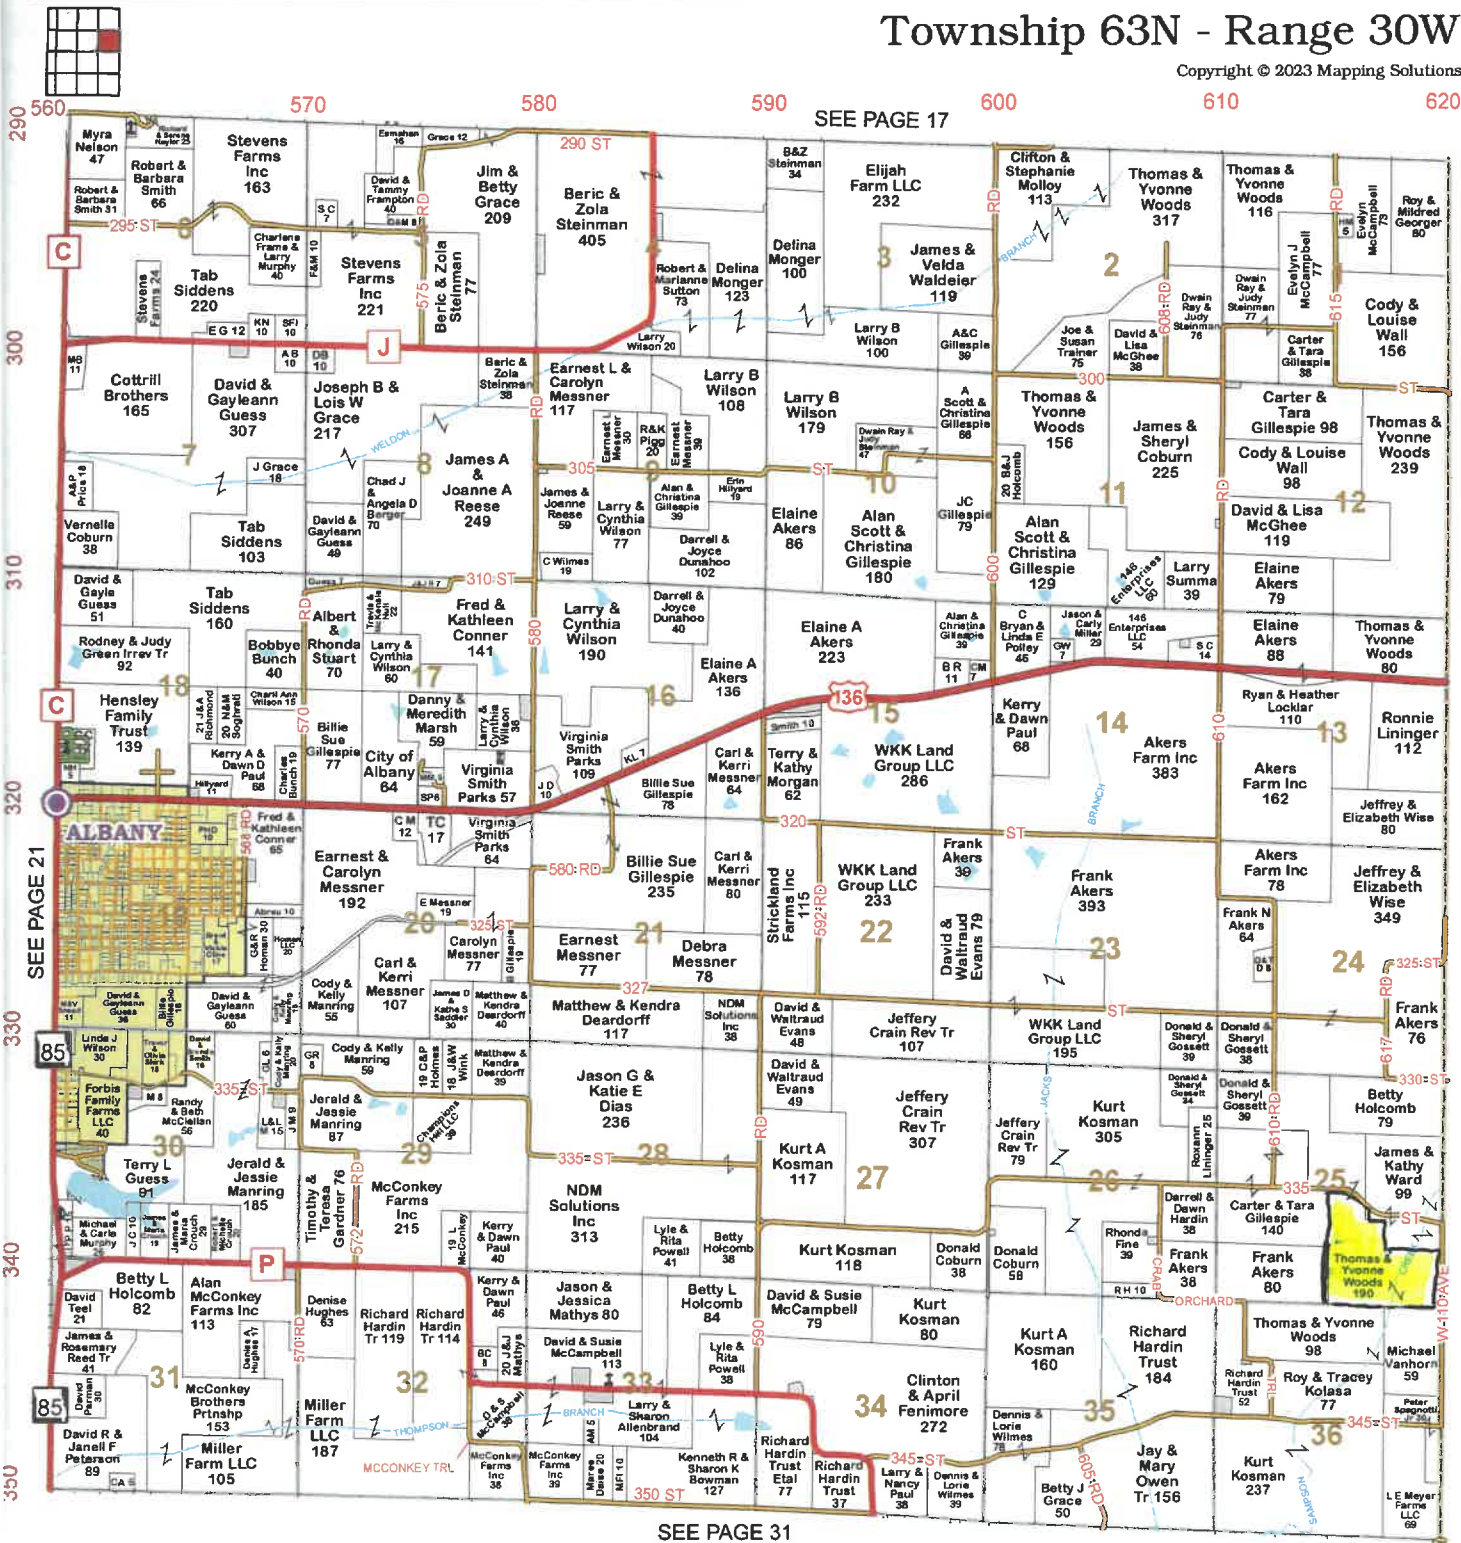

No One Knows The Country Like We Do®

NELSON REAL ESTATE & AUCTION COMPANY

Serving Northwest Missouri and Southern Iowa

Tony Nelson, Broker

REALTREE UNITED COUNTRY HUNTING PROPERTIES

Row Crop • Hunting & Recreation • Country Homes • Acreage • Residential

“National Marketing, Local Expertise”

Email: ucnelson@grm.net • Web: www.nelsonsoldit.com • 660-425-2288

Township 63N - Range 30W

Copyright © 2023 Mapping Solutions

SEE PAGE 17

SEE PAGE 21

SEE PAGE 31

HARRISON COUNTY