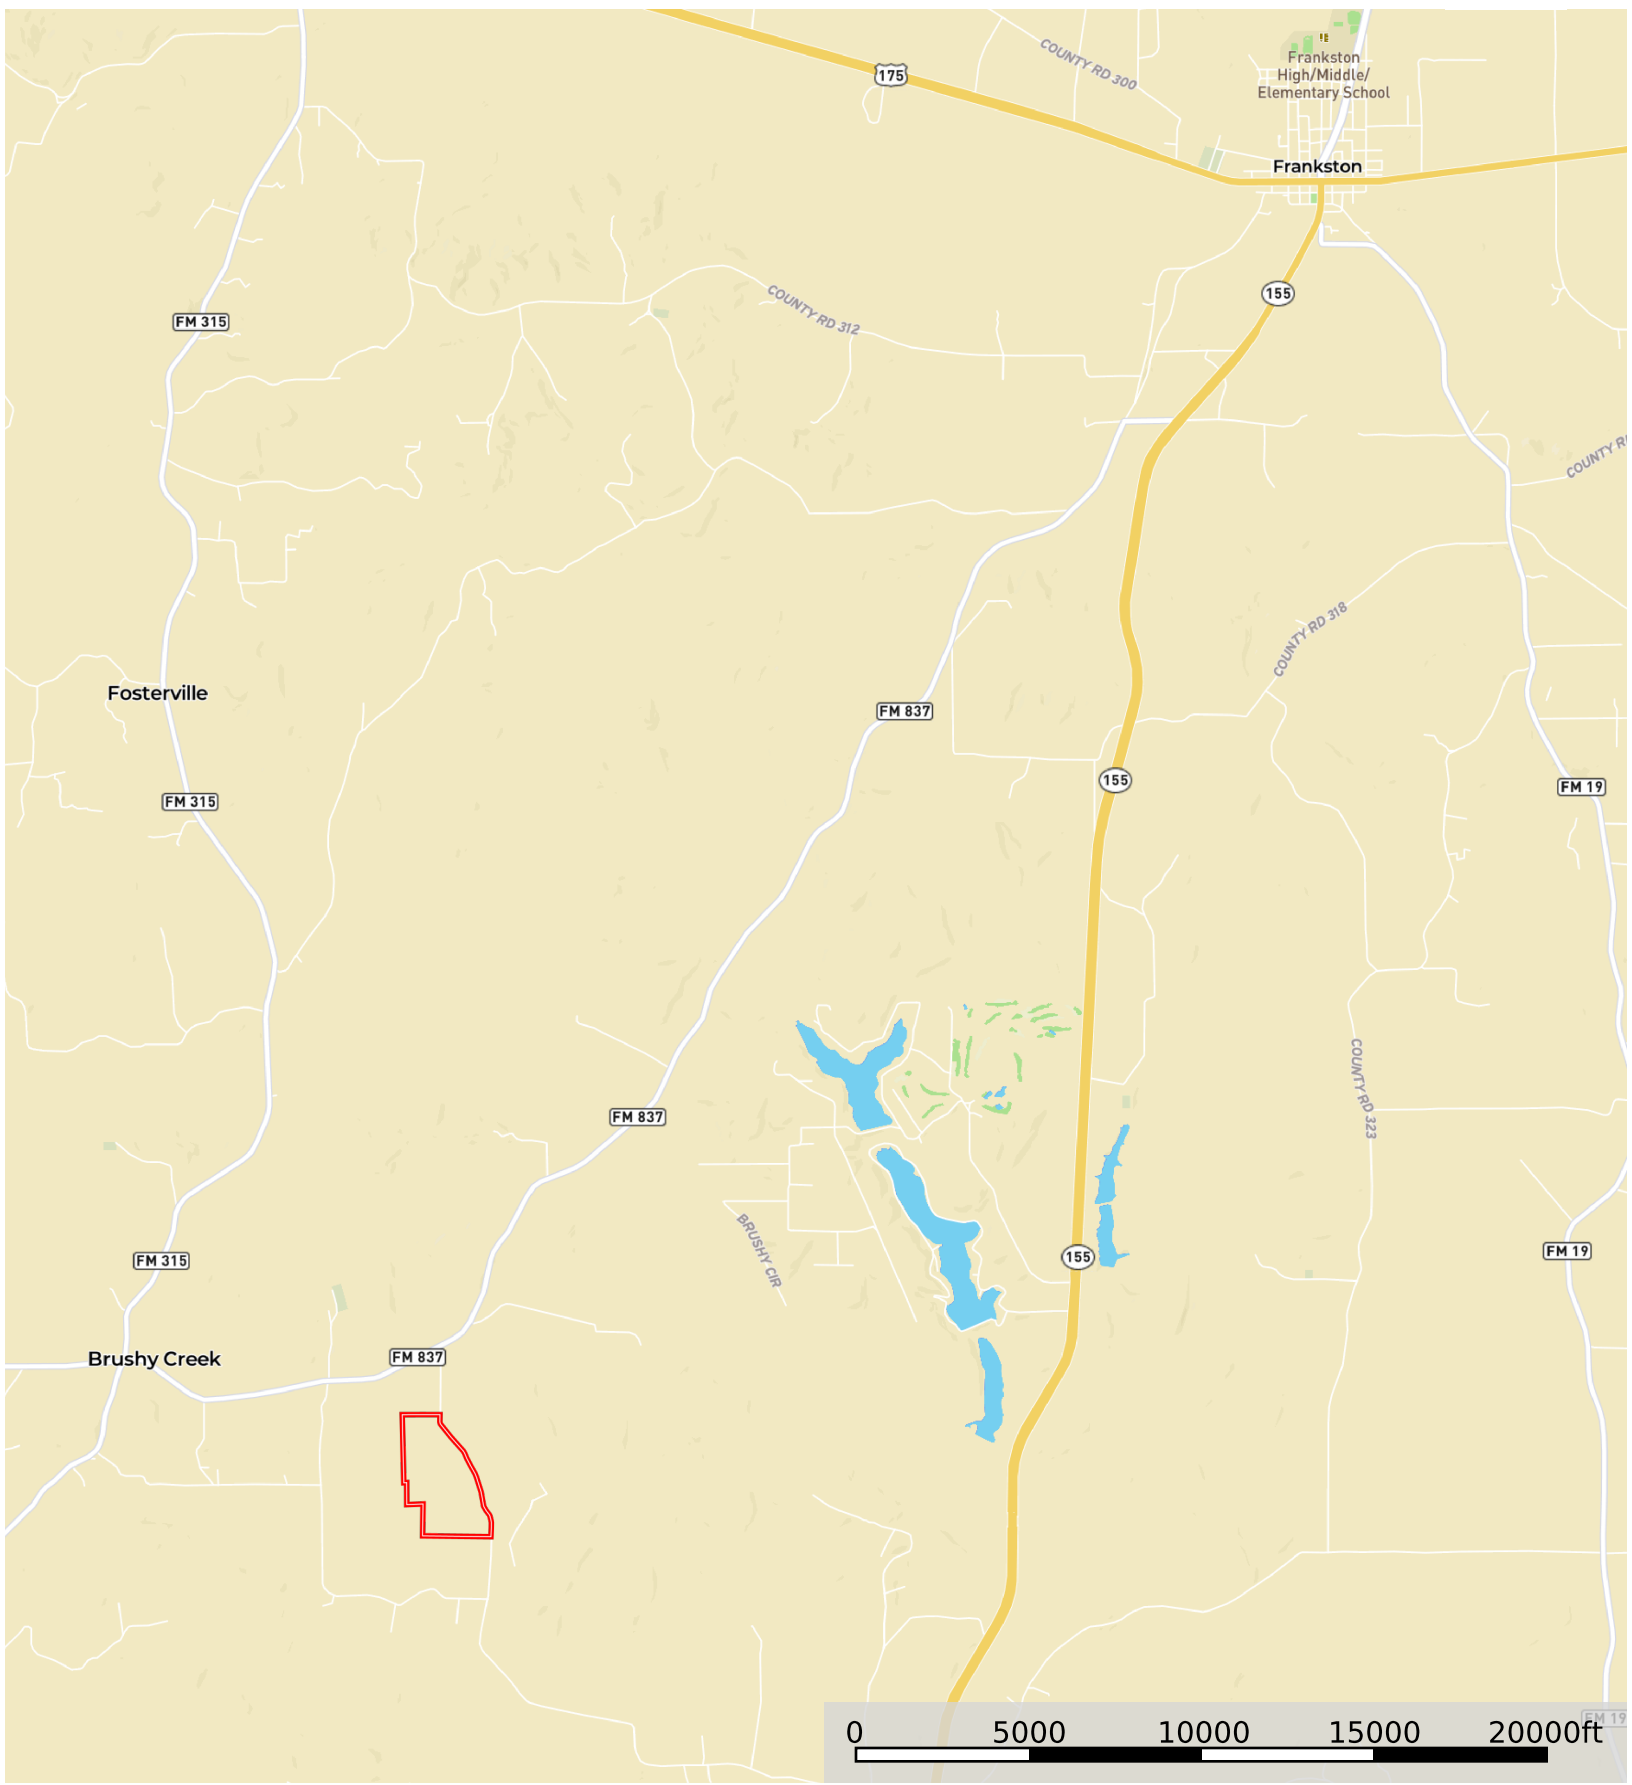

Brushy Creek - Frankston

Anderson County, Texas, 148.29 AC +/-

 Boundary