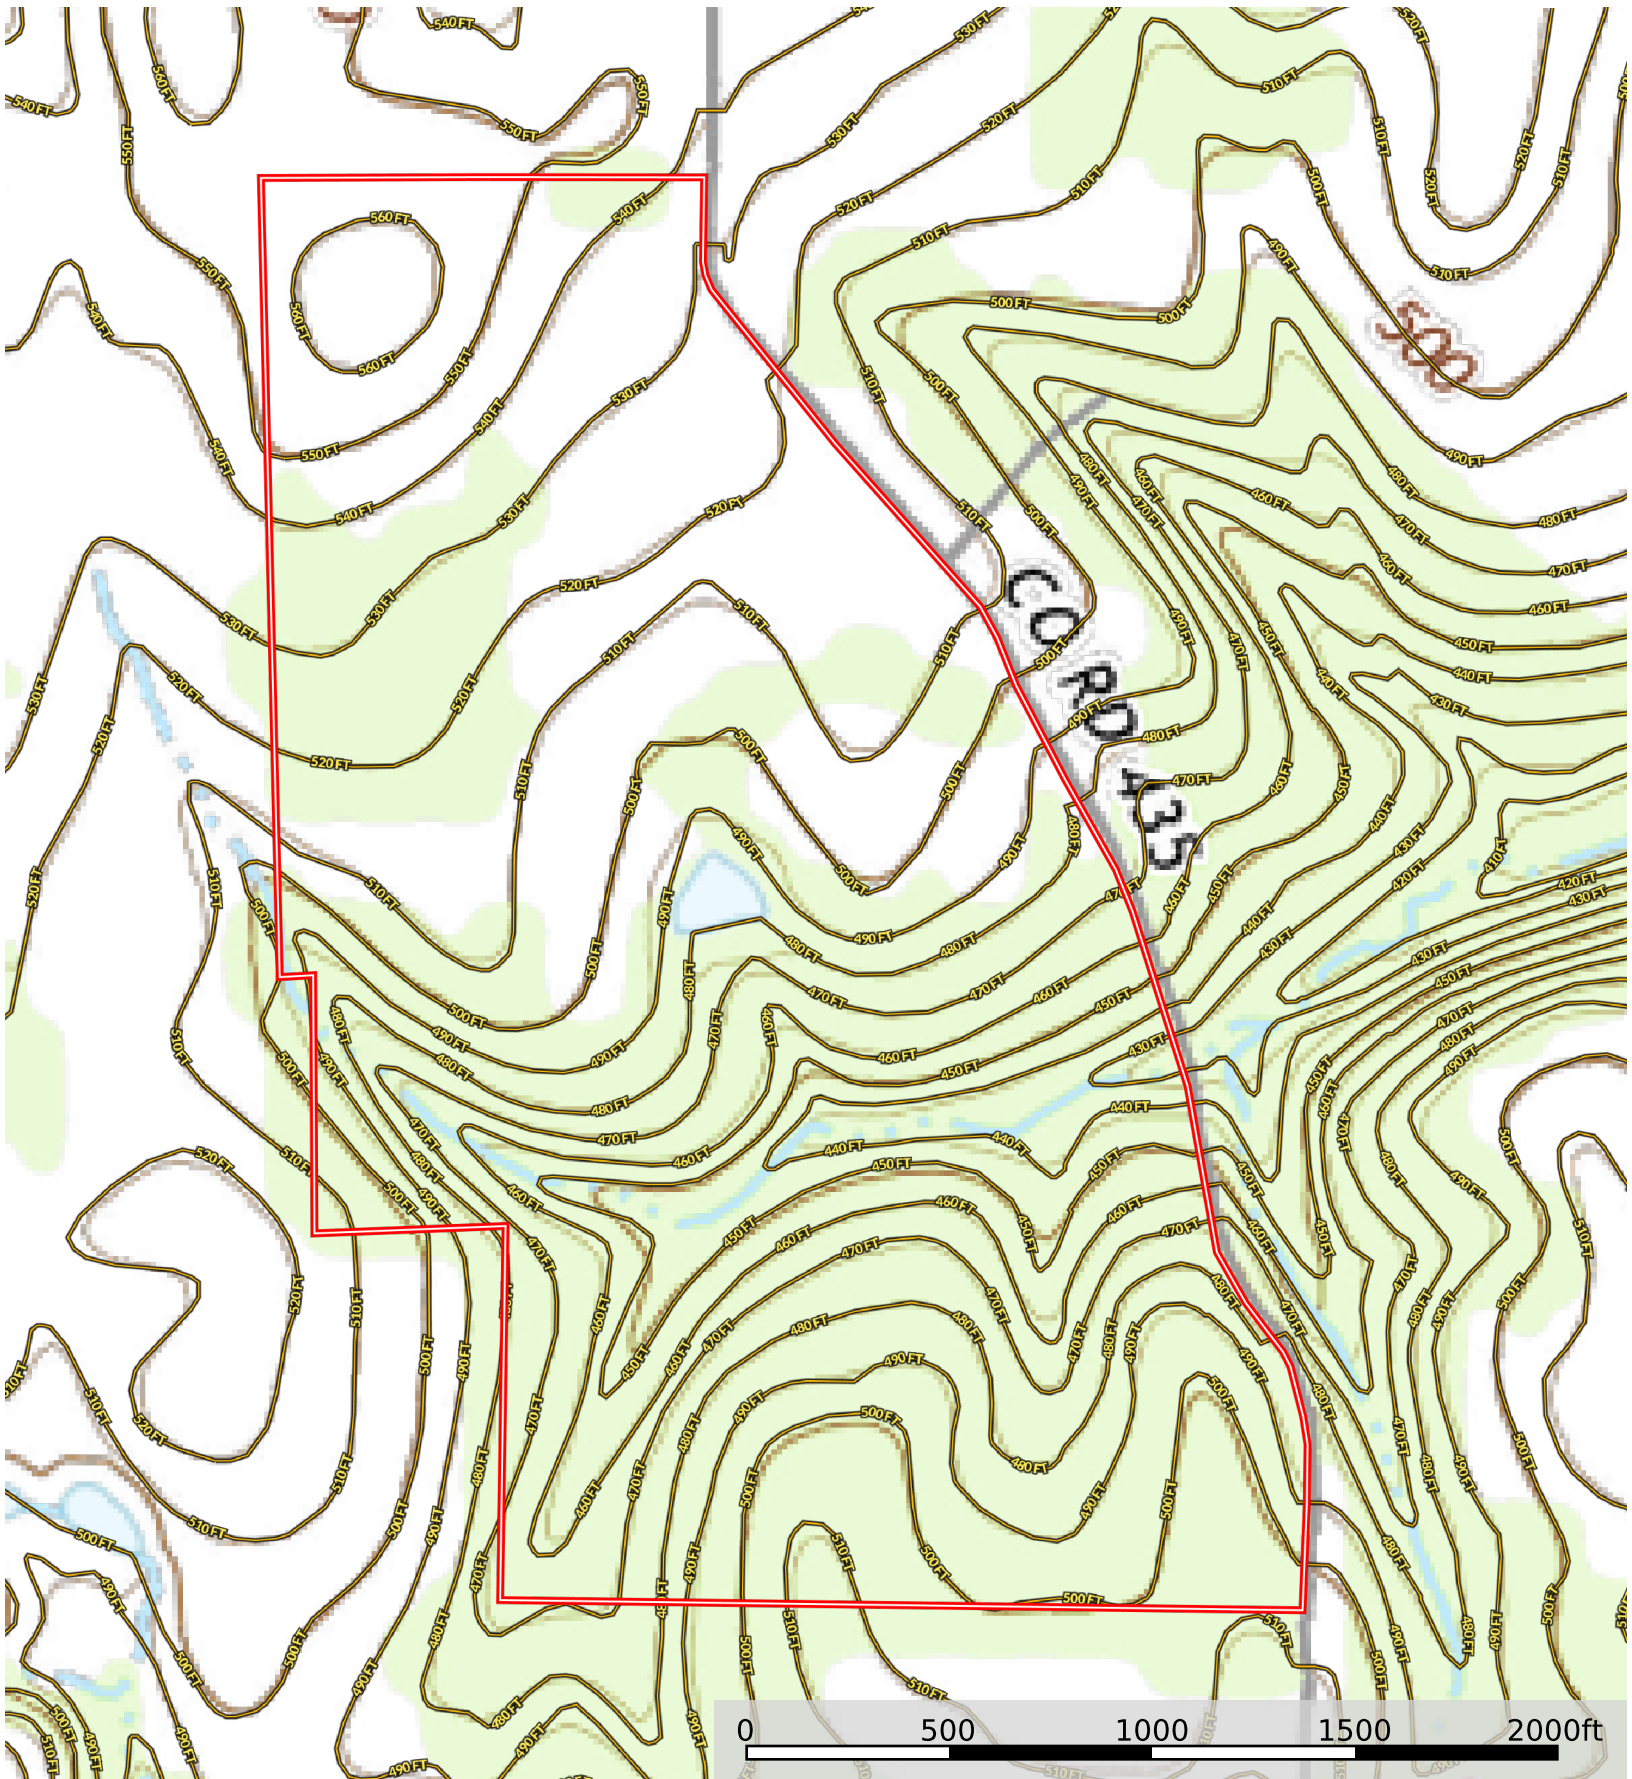

Brushy Creek - Frankston

Anderson County, Texas, 148.29 AC +/-

 Boundary