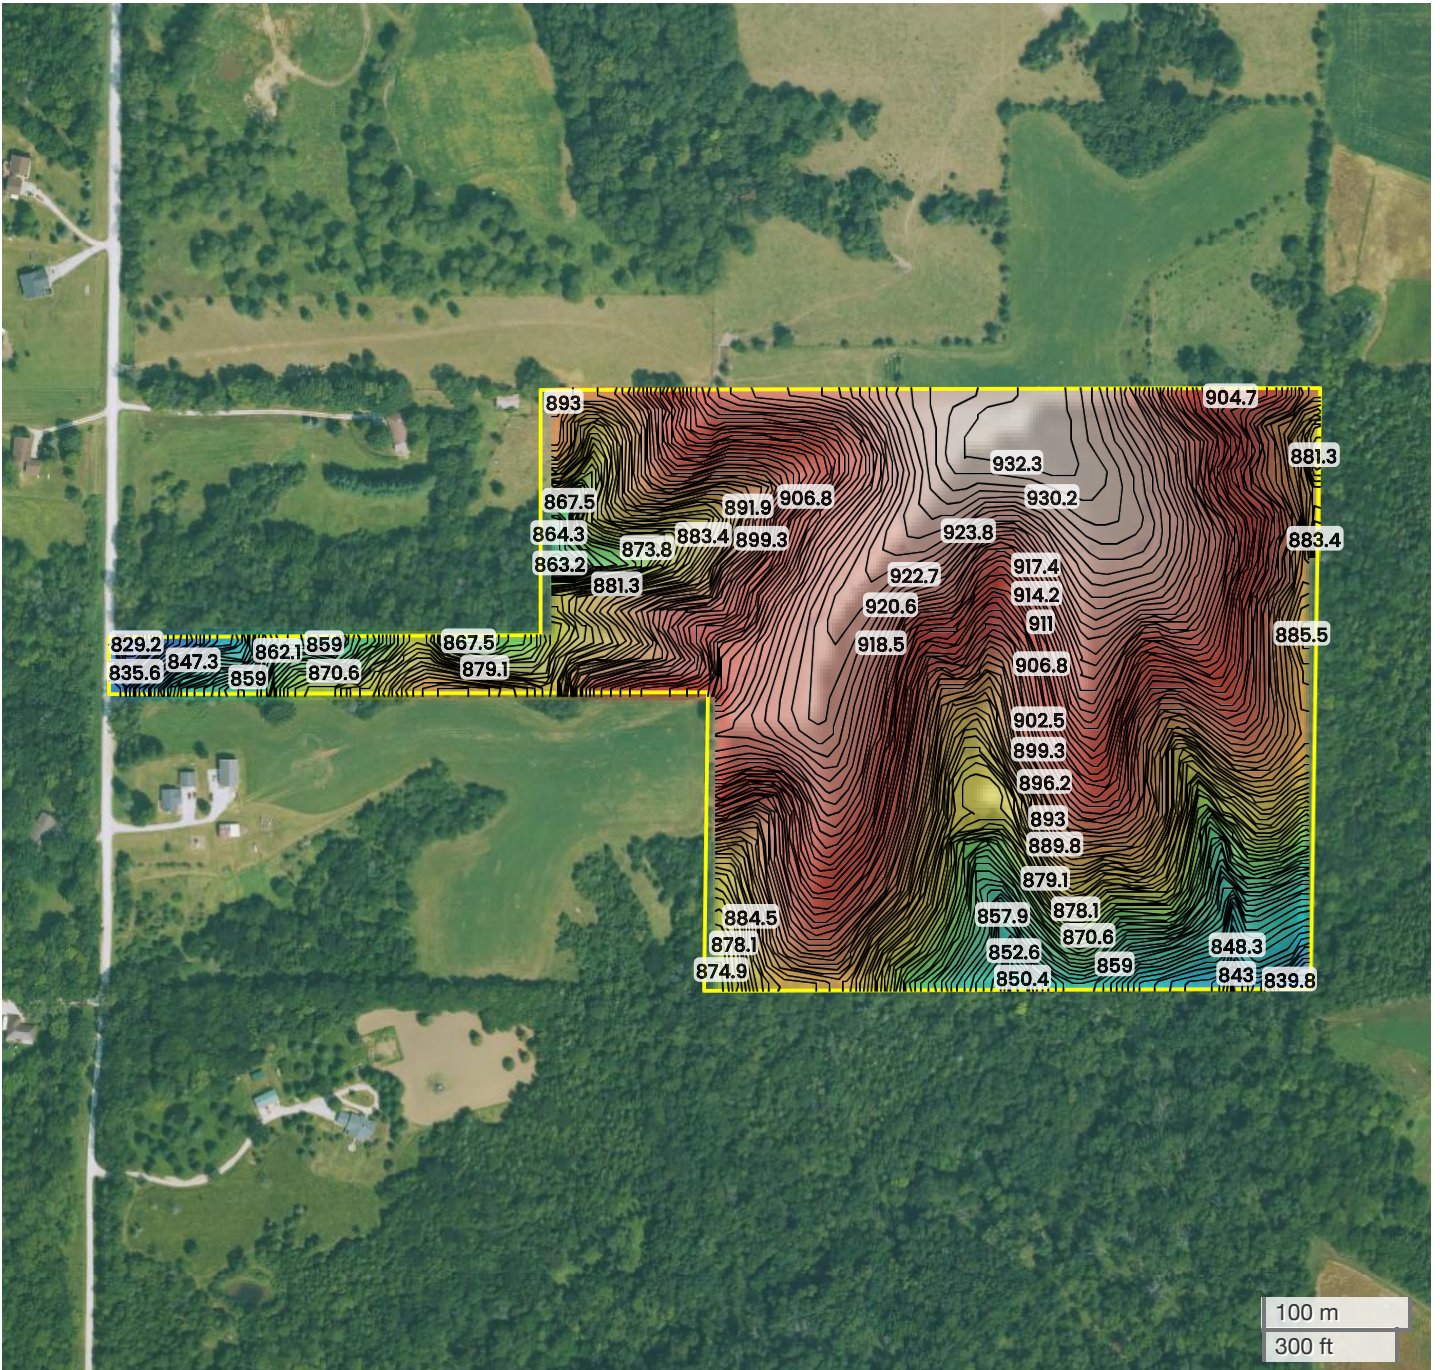

ADDALENE E FERGUSON REVOCABLE LIVING TRUST - 48.39 ACRES M/L (48.39 AC TOTAL, 3.85 AC TILLABLE)

TOPOGRAPHY

829 ft

932 ft

Center: 41.361781, -93.419676

29-76N-22W

Union Township

Warren County, IA

Source: USGS 10m DEM

Interval(ft): 3

Max: 932.3 ft

Min: 829.2 ft

Range: 103.1 ft

Average: 880.7 ft

FarmWorth, LLC makes no representations or warranties, express or implied, as to the accuracy of any information, data, numerical values, boundaries, or any other information generated through the use of FarmWorth.com. User is solely responsible for independently investigating and determining all information provided through FarmWorth.com prior to use and waives any and all claims against FarmWorth, LLC for any inaccuracies or inconsistencies in the information and/or data.