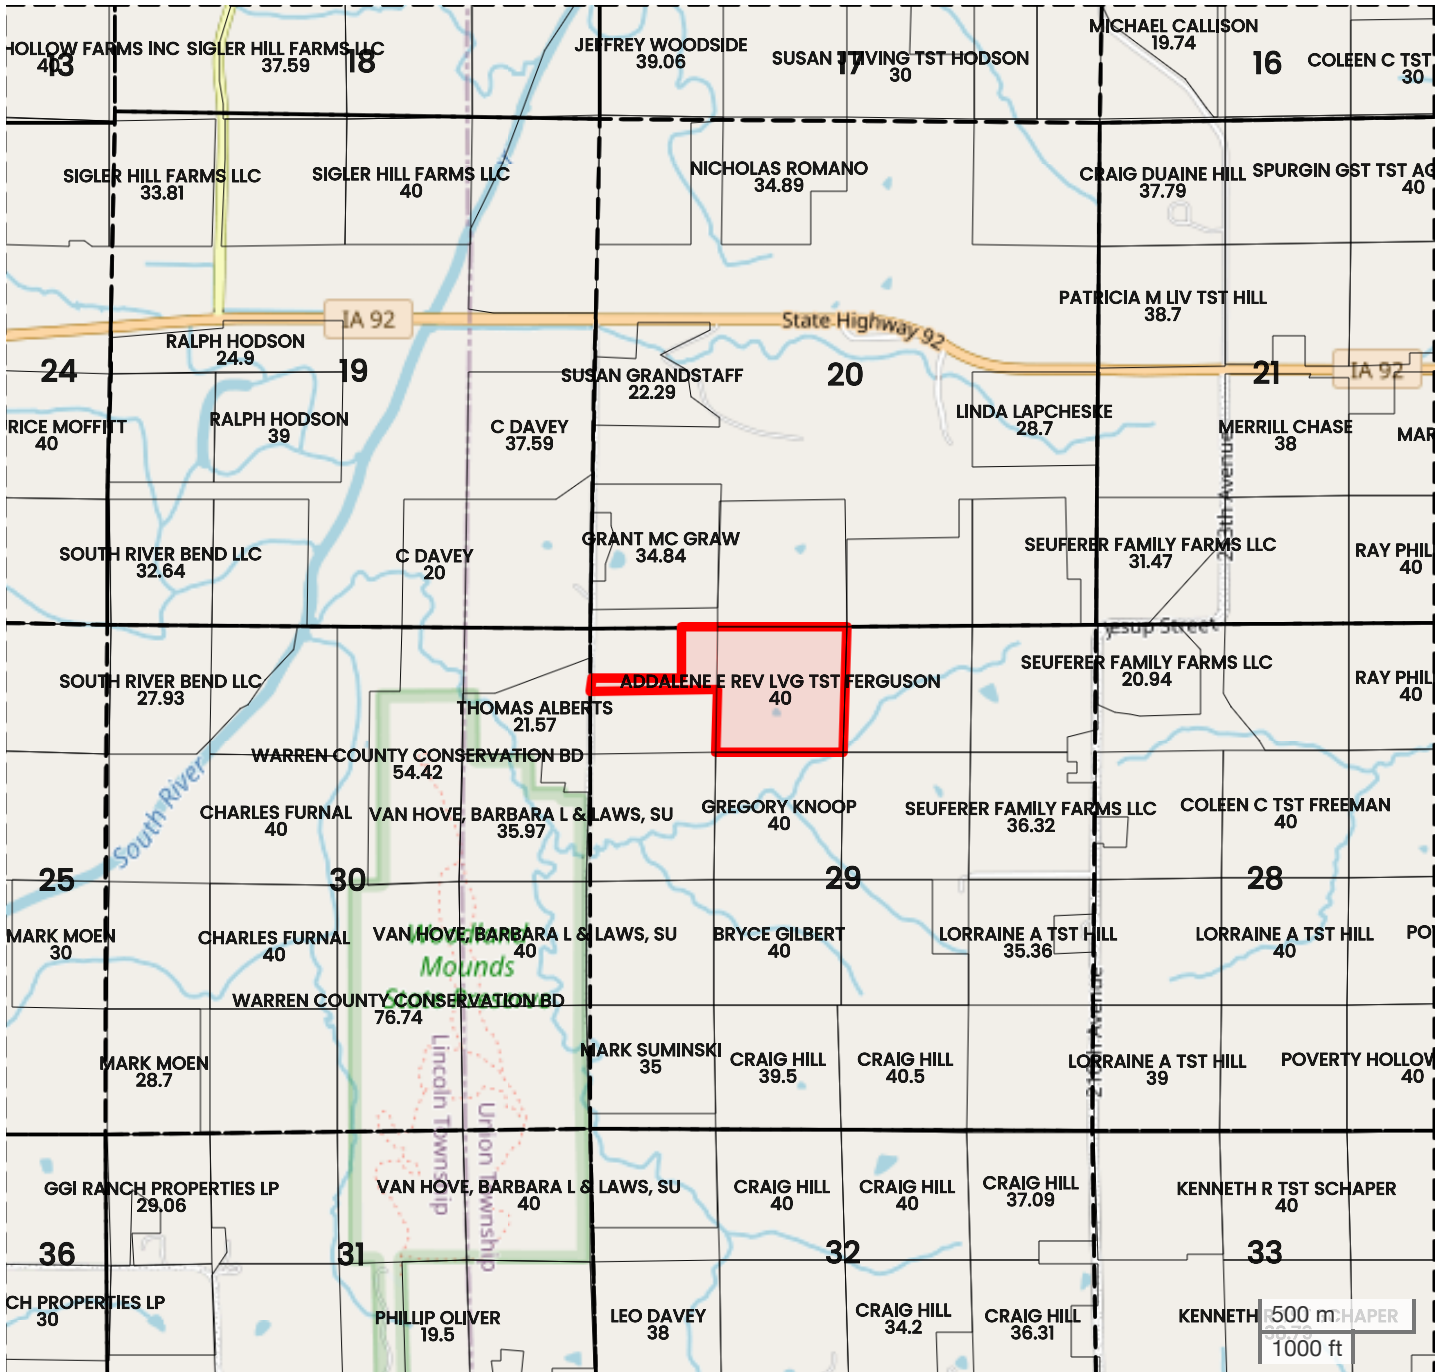

ADDALENE E FERGUSON REVOCABLE LIVING TRUST - 48.39 ACRES M/L (48.39 AC TOTAL, 3.85 AC TILLABLE)

PLAT MAP

Center: 41.361779, -93.419641

29-76N-22W
Union Township
Warren County, IA

FarmWorth, LLC makes no representations or warranties, express or implied, as to the accuracy of any information, data, numerical values, boundaries, or any other information generated through the use of FarmWorth.com. User is solely responsible for independently investigating and determining all information provided through FarmWorth.com prior to use and waives any and all claims against FarmWorth, LLC for any inaccuracies or inconsistencies in the information and/or data.