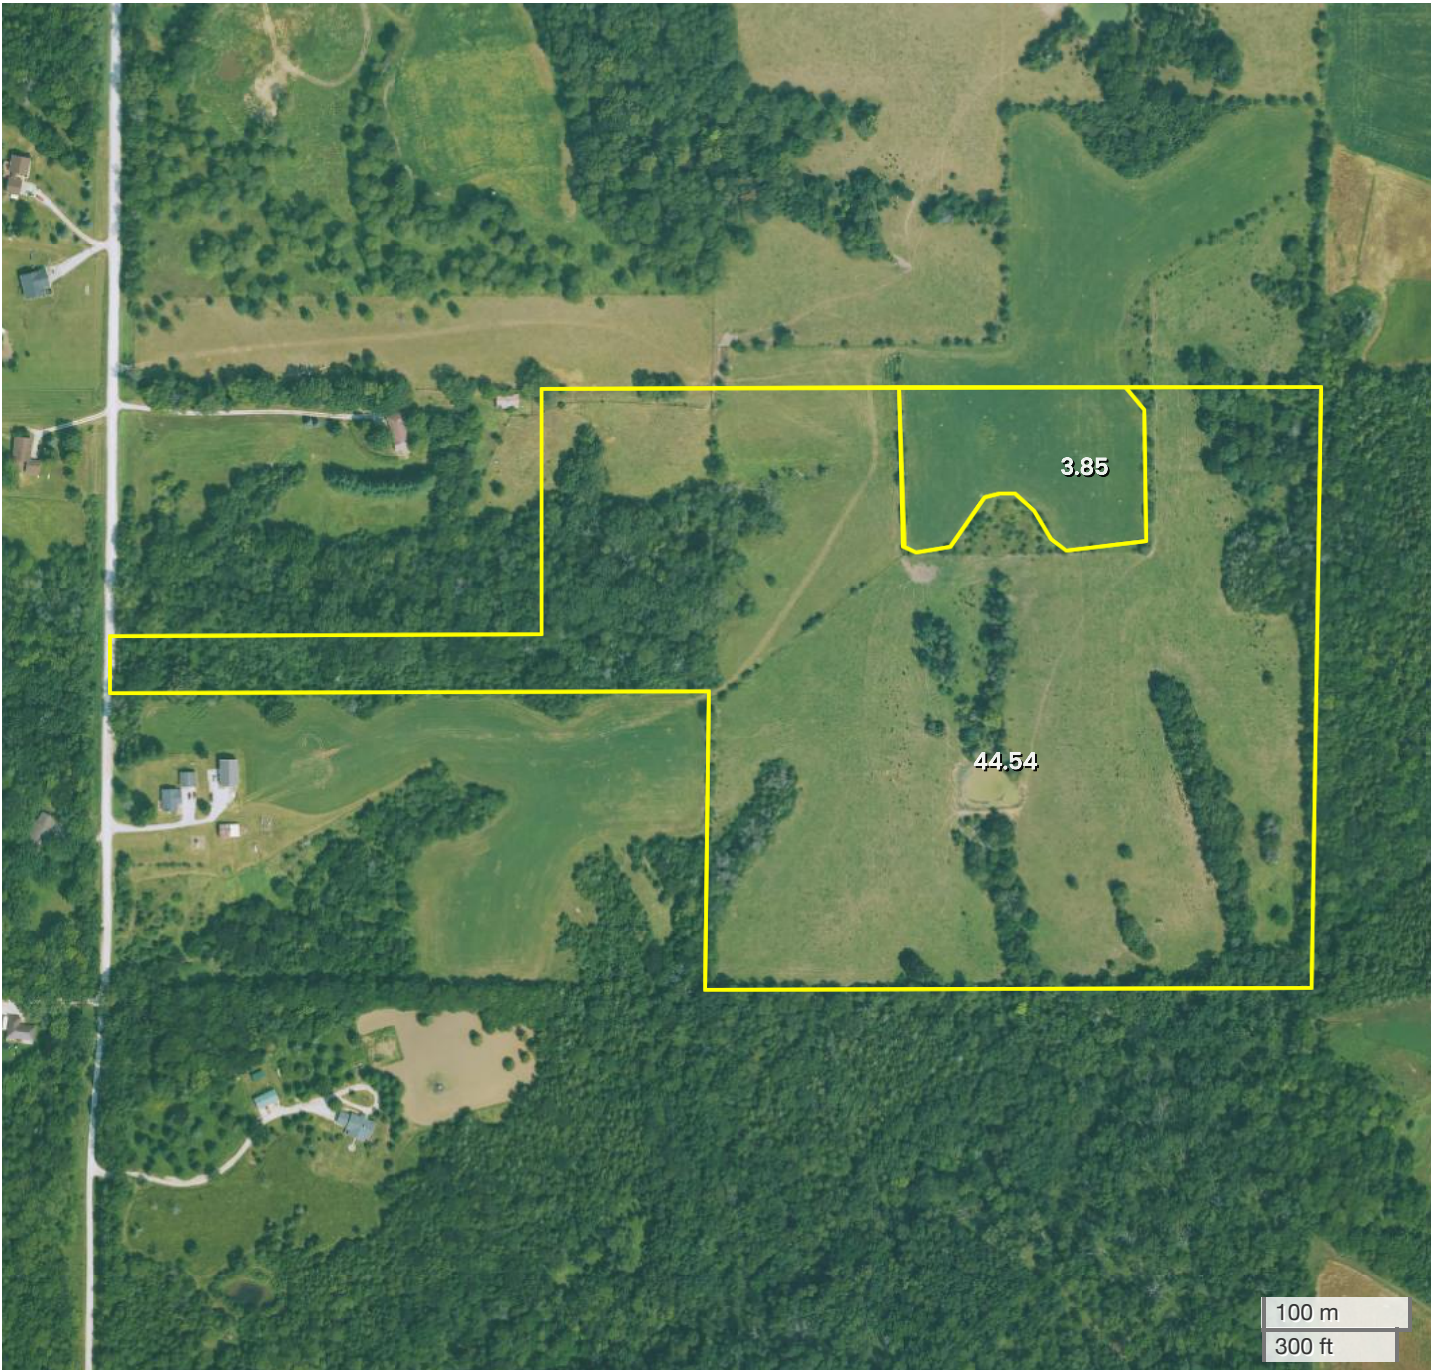

ADDALENE E FERGUSON REVOCABLE LIVING TRUST - 48.39 ACRES M/L (48.39 AC TOTAL, 3.85 AC TILLABLE)

AERIAL MAP

Center: 41.361786, -93.419670

29-76N-22W

Union Township

Warren County, IA

FarmWorth, LLC makes no representations or warranties, express or implied, as to the accuracy of any information, data, numerical values, boundaries, or any other information generated through the use of FarmWorth.com. User is solely responsible for independently investigating and determining all information provided through FarmWorth.com prior to use and waives any and all claims against FarmWorth, LLC for any inaccuracies or inconsistencies in the information and/or data.