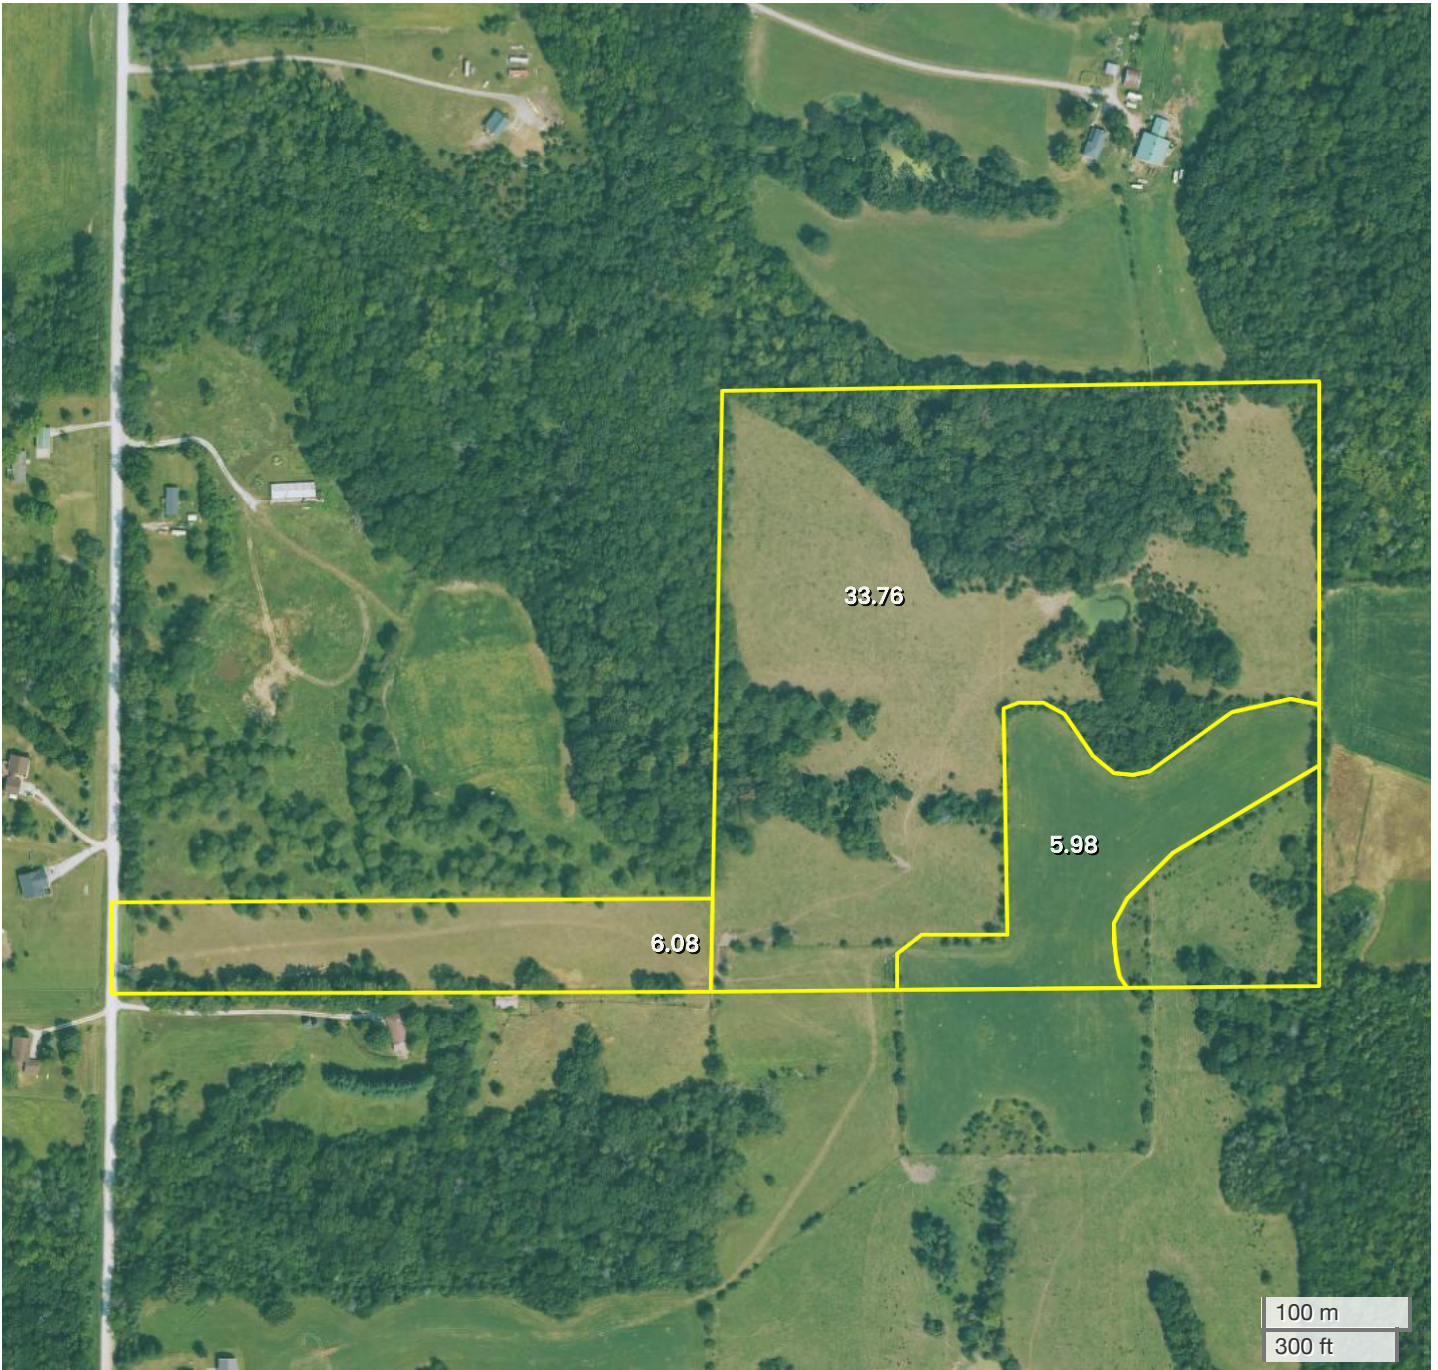

ADDALENE E FERGUSON REVOCABLE LIVING TRUST - 45.82 ACRES M/L (45.82 AC TOTAL, 5.98 AC TILLABLE)

## AERIAL MAP

Center: 41.365373, -93.419654

20-76N-22W

Union Township

Warren County, IA

FarmWorth, LLC makes no representations or warranties, express or implied, as to the accuracy of any information, data, numerical values, boundaries, or any other information generated through the use of FarmWorth.com. User is solely responsible for independently investigating and determining all information provided through FarmWorth.com prior to use and waives any and all claims against FarmWorth, LLC for any inaccuracies or inconsistencies in the information and/or data.