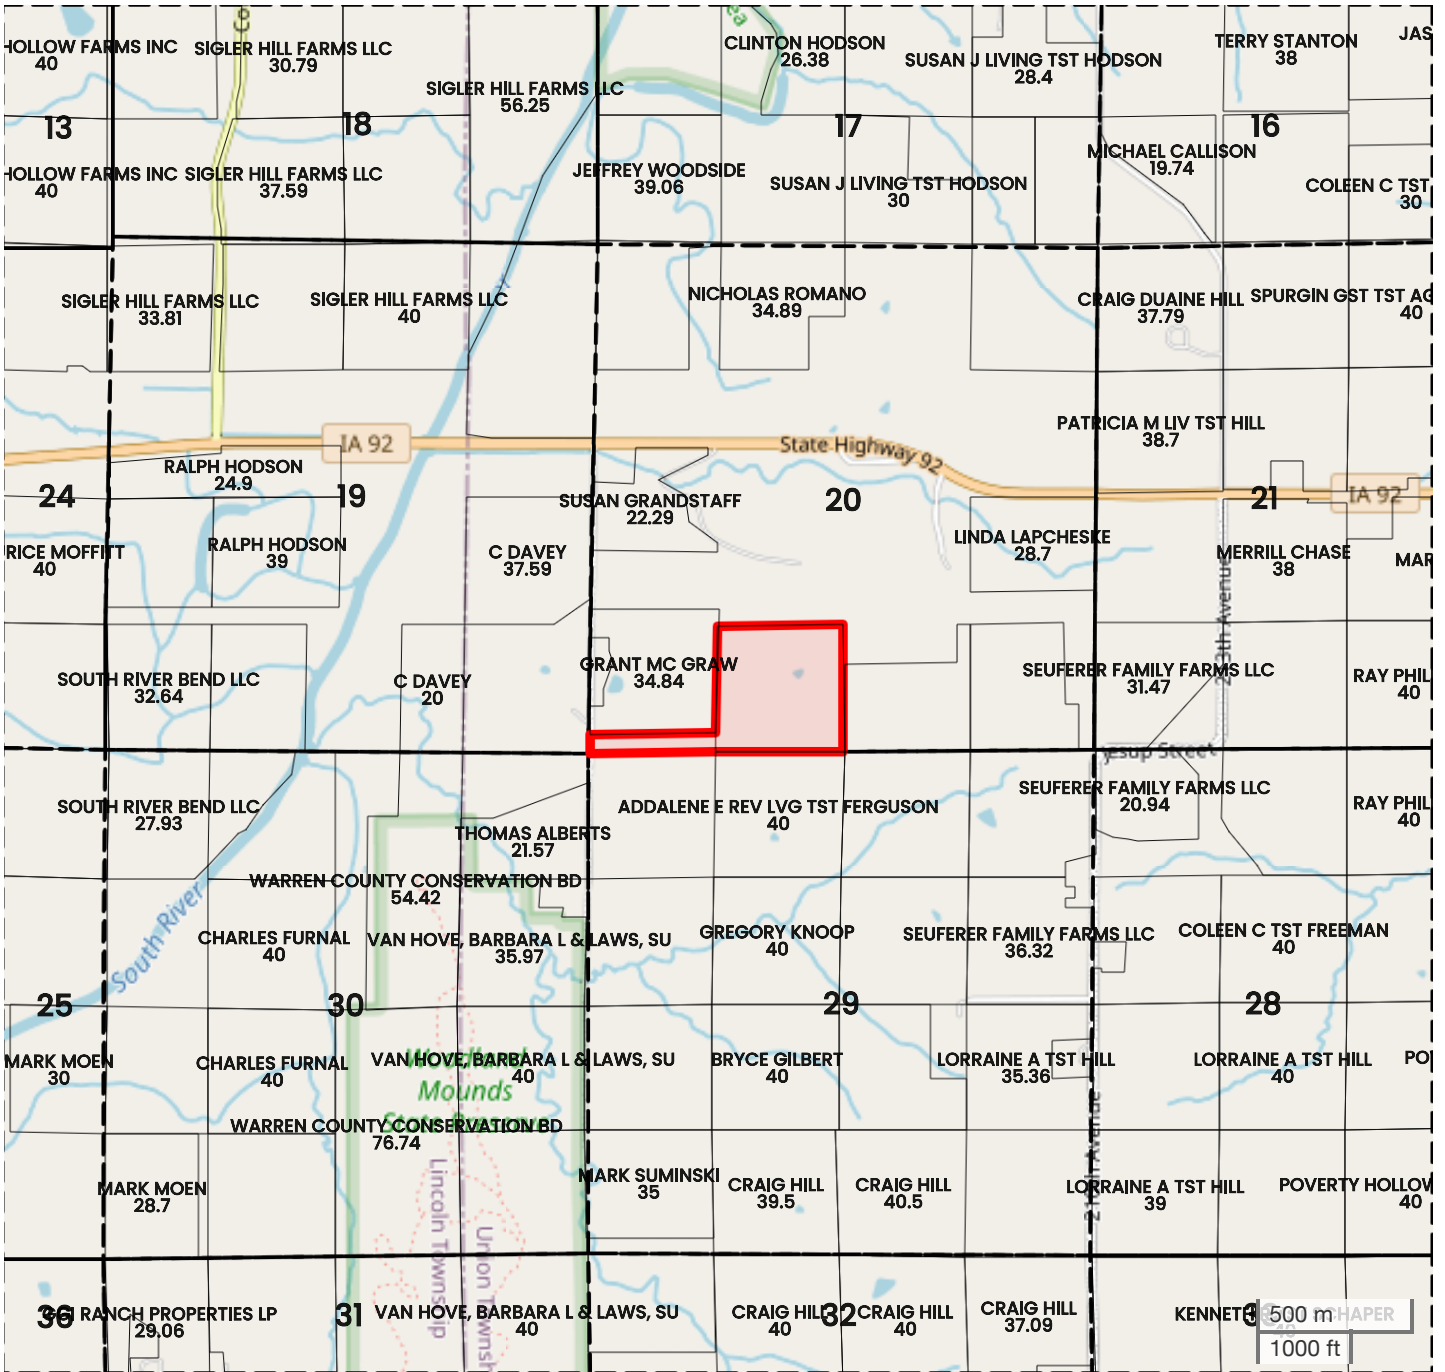

ADDALENE E FERGUSON REVOCABLE LIVING TRUST - 45.82 ACRES M/L (45.82 AC TOTAL, 5.98 AC TILLABLE)

PLAT MAP

Center: 41.365354, -93.419641

20-76N-22W
Union Township
Warren County, IA

FarmWorth, LLC makes no representations or warranties, express or implied, as to the accuracy of any information, data, numerical values, boundaries, or any other information generated through the use of FarmWorth.com. User is solely responsible for independently investigating and determining all information provided through FarmWorth.com prior to use and waives any and all claims against FarmWorth, LLC for any inaccuracies or inconsistencies in the information and/or data.