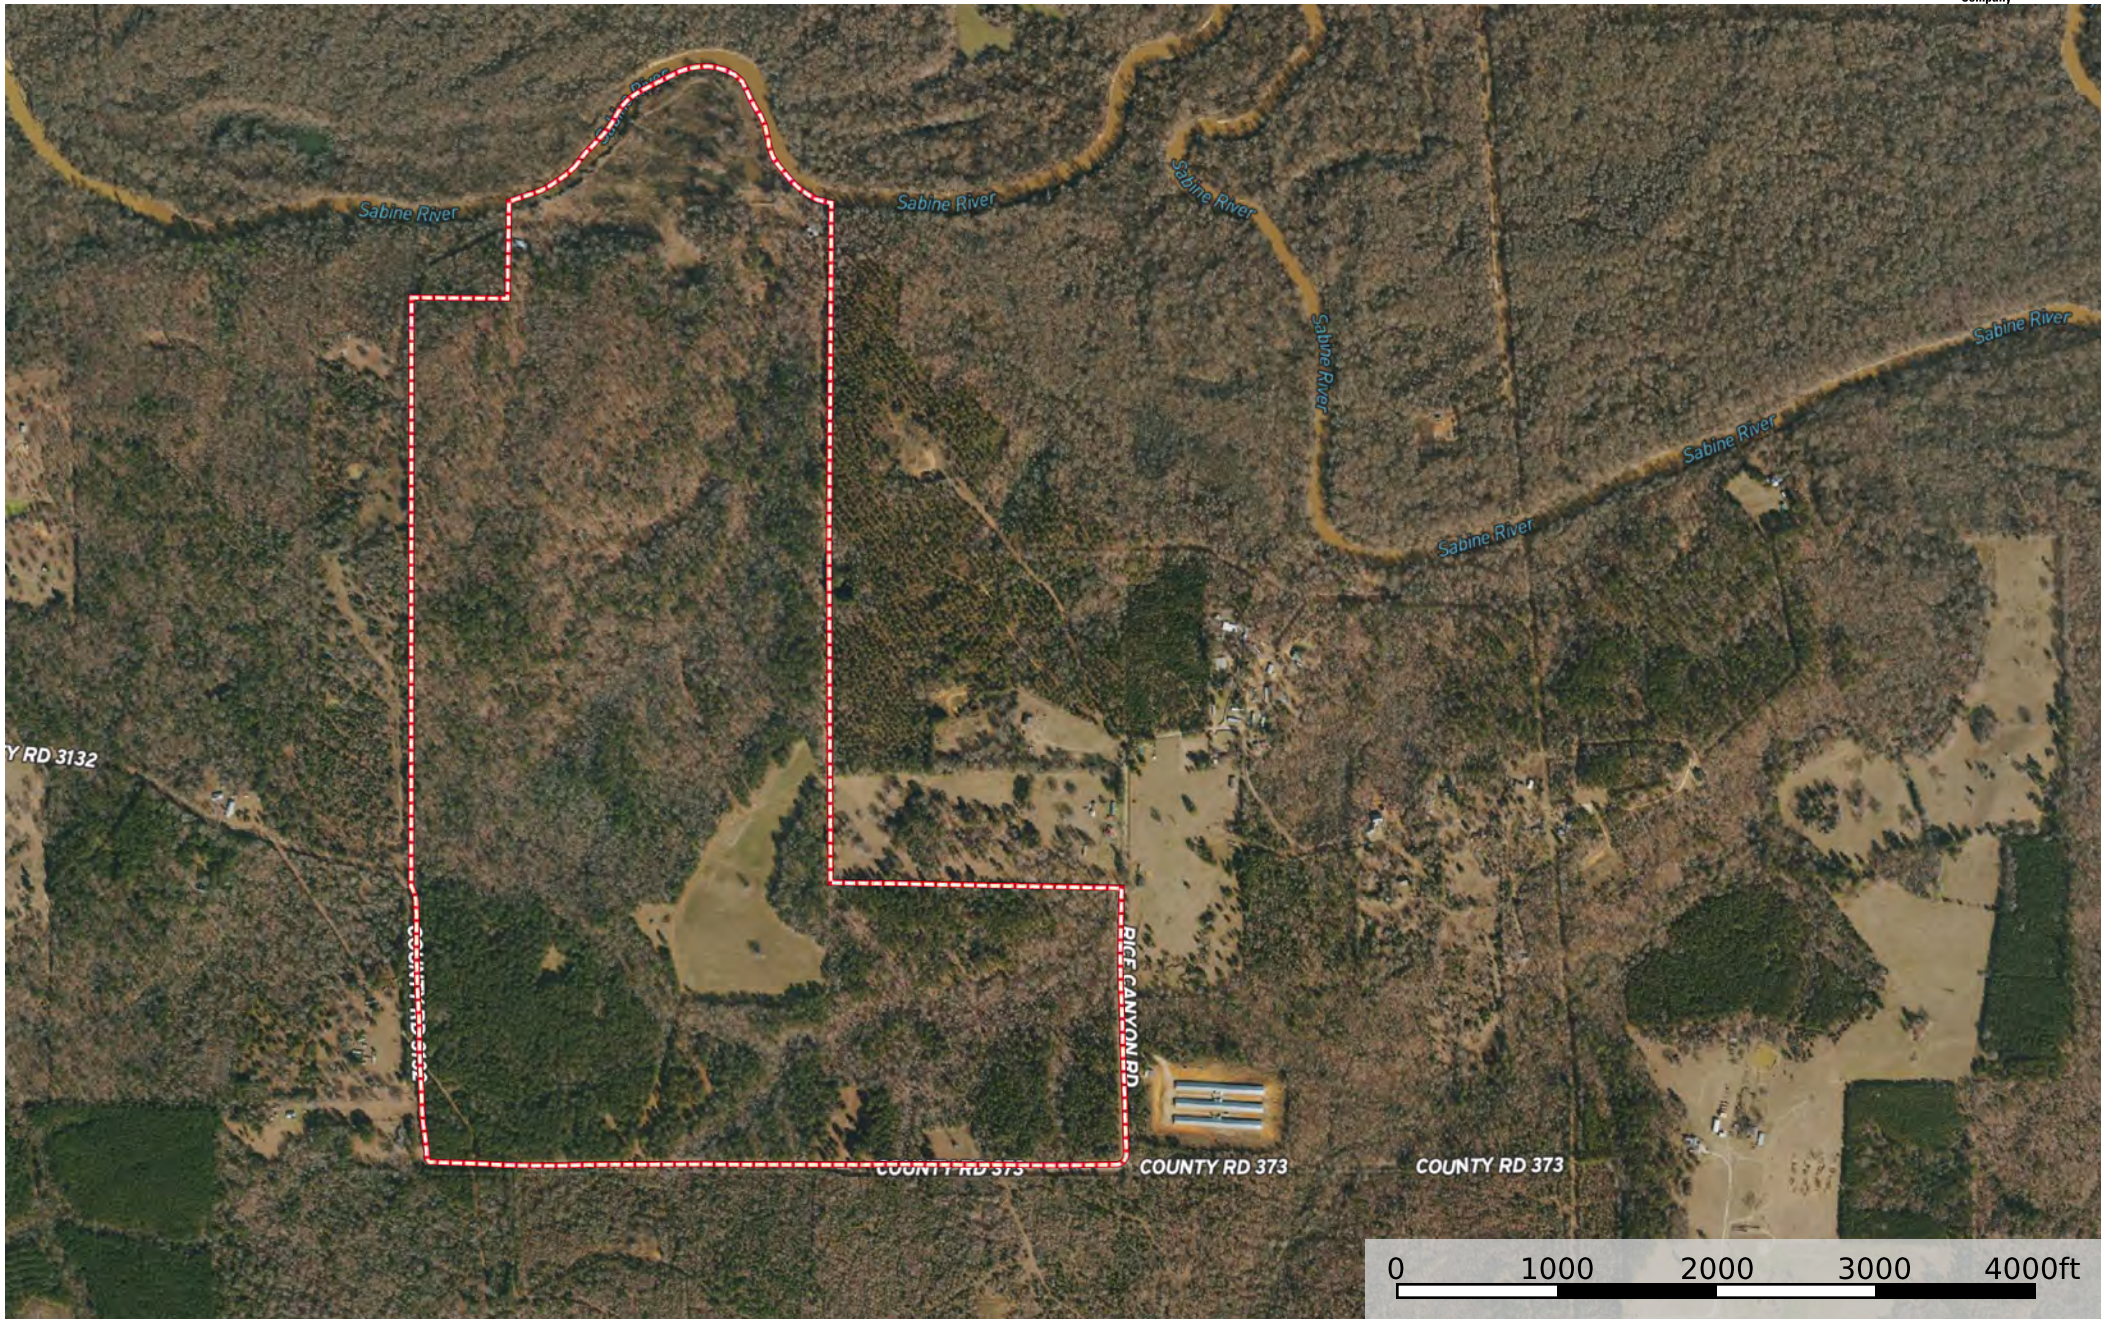

CR 3132 Gladewater TX 435 ac Sabine Riverfront and Smith County, Texas, 435 AC +/-

 Boundary