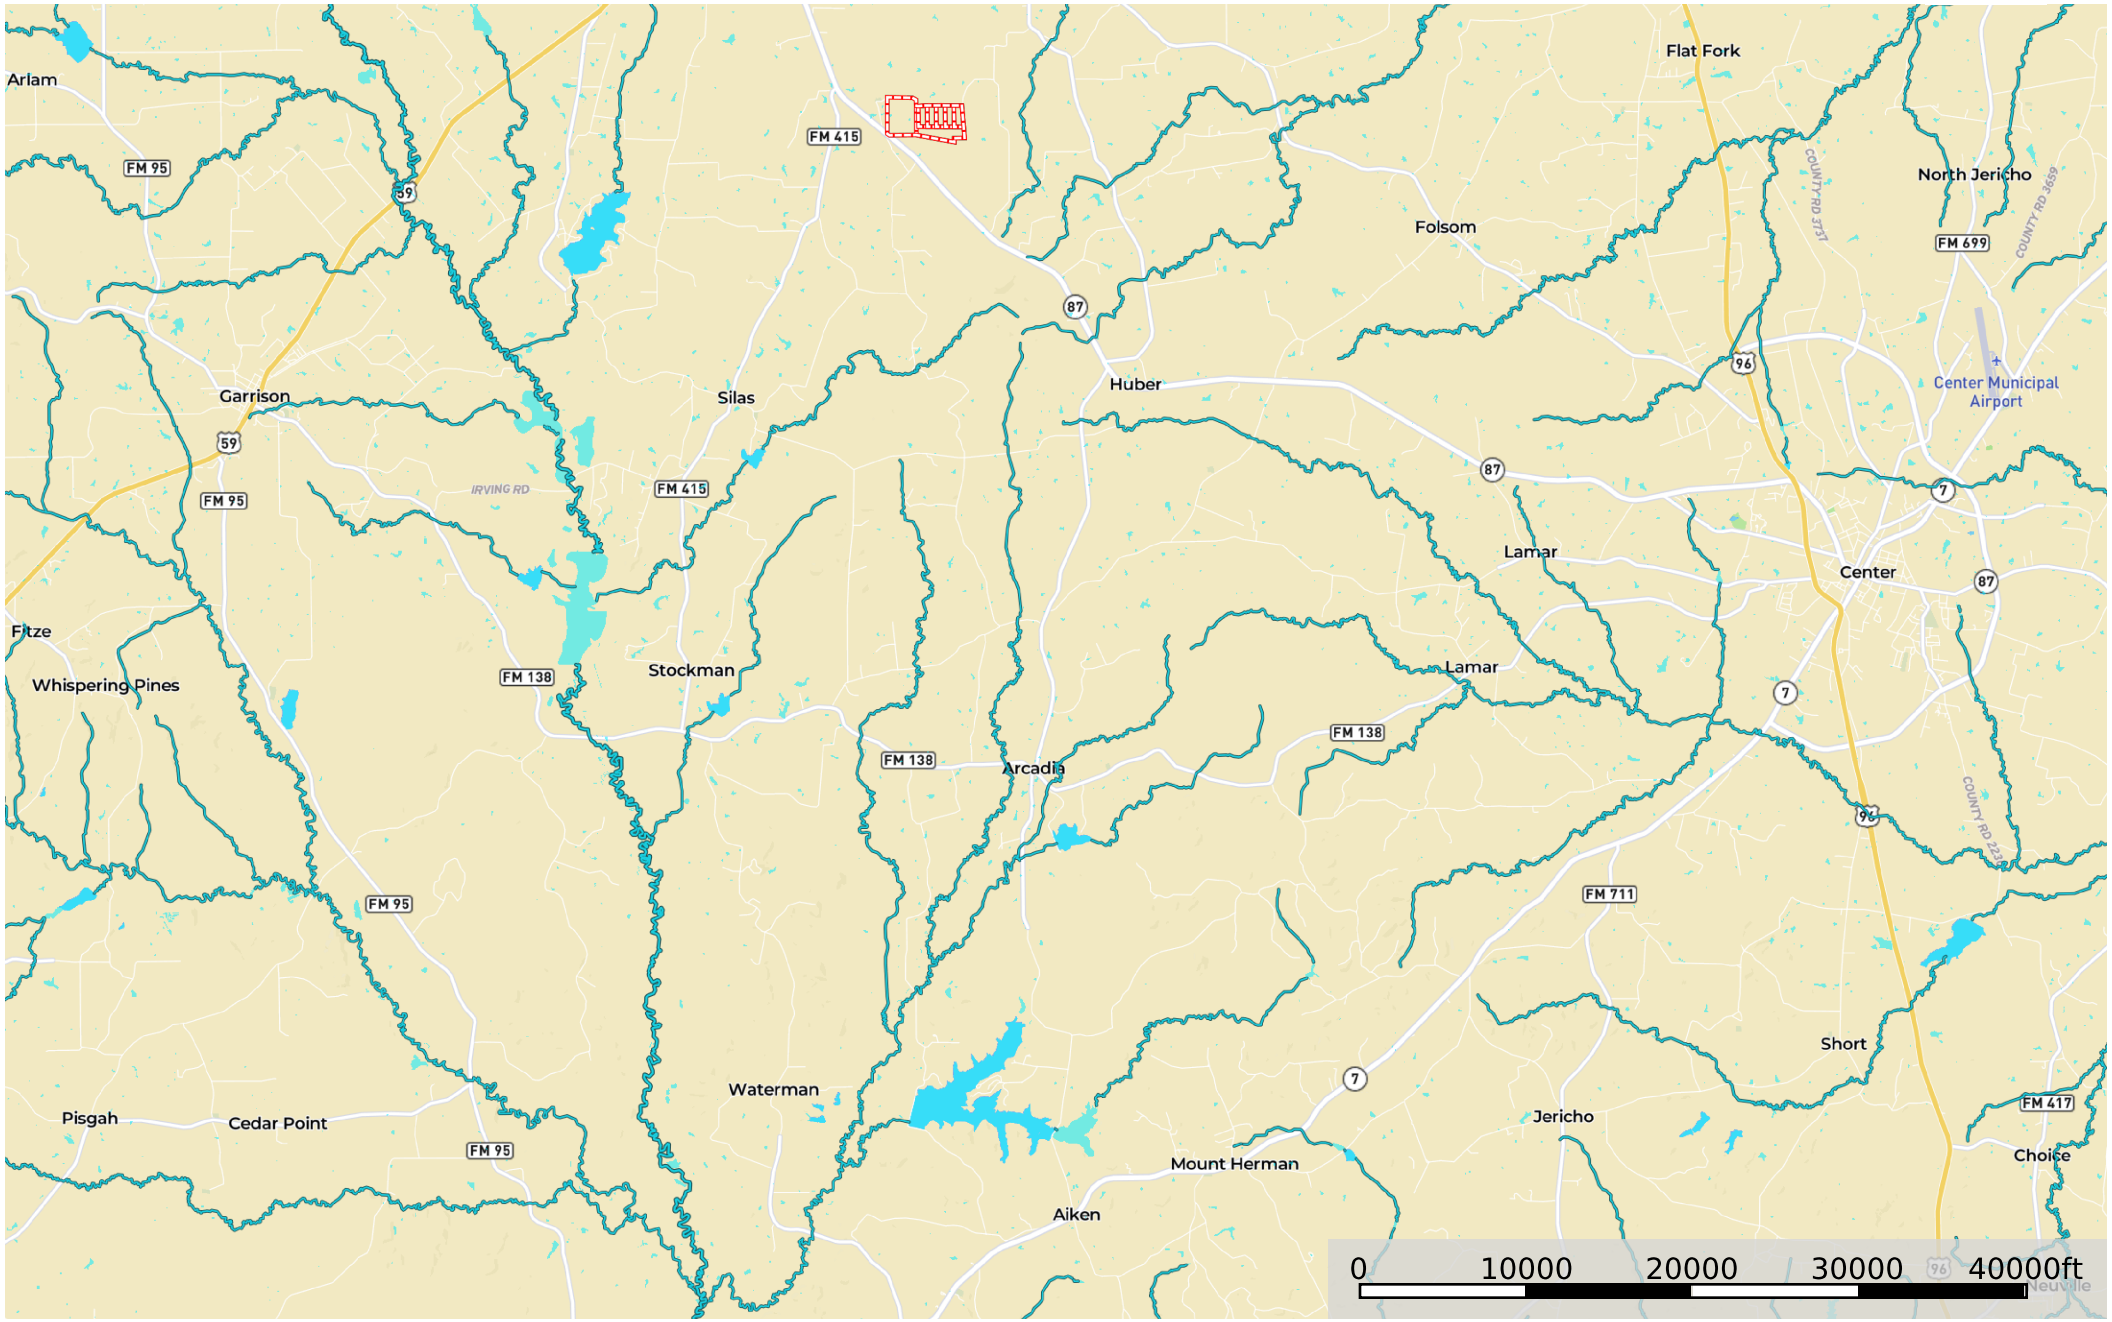

# Hwy 87 Shelby County, TX. Location Map

Boundary    Stream, Intermittent    River/Creek    Water Body

Map is for illustration purposes only. Boundary lines provided by GIS with Land ID.

**id.** The information contained herein was obtained from sources deemed to be reliable. Land ID™ Services makes no warranties or guarantees as to the completeness or accuracy thereof.