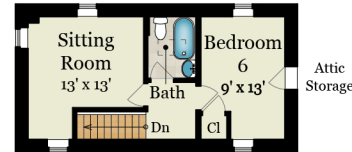

ROCKBURN FARM

2224 CRENSHAW ROAD | MARSHALL, VA 20115

UPPER LEVEL 1
PRIMARY SUITE
2,064 SQ FT

UPPER LEVEL 1
1,560 SQ FT

UPPER LEVEL 2
489 SQ FT

LOWER LEVEL
1,784 SQ FT - Finished
2,844 SQ FT - Unfinished