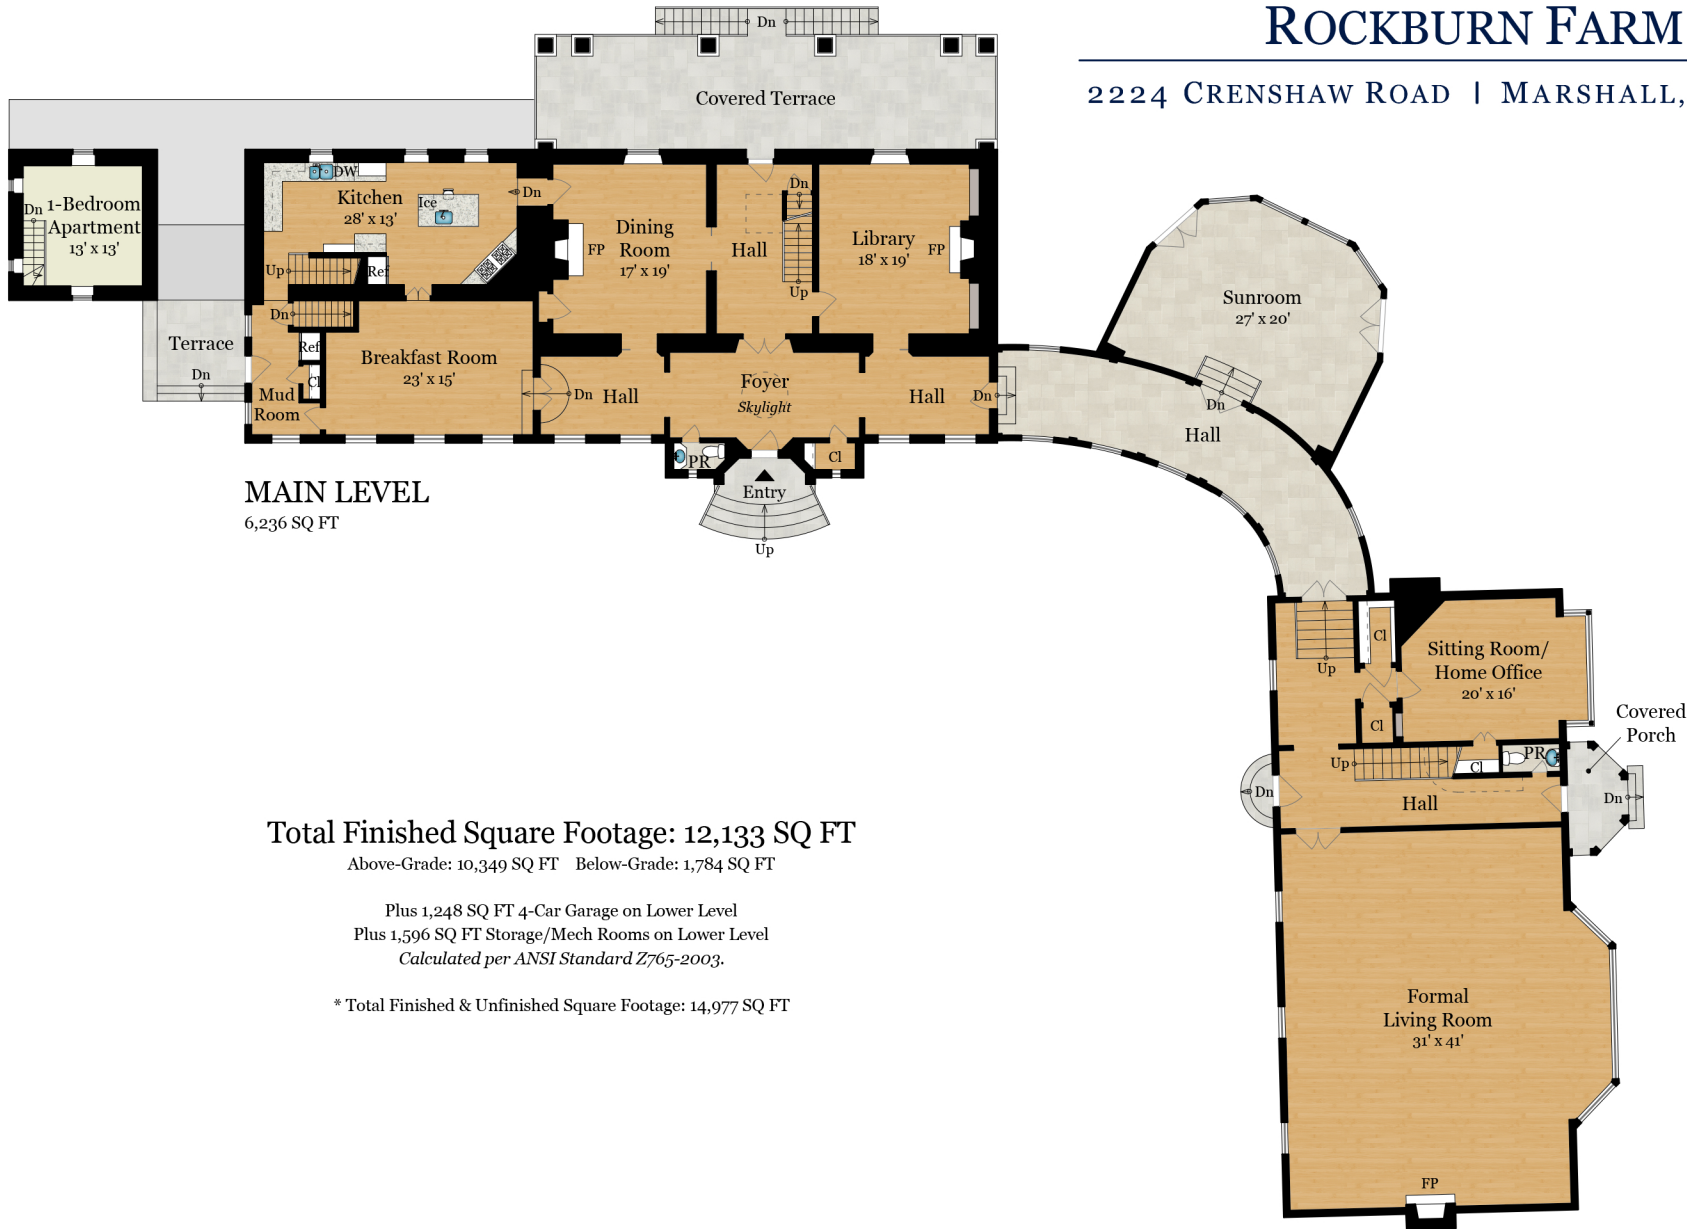

ROCKBURN FARM

2224 CRENSHAW ROAD | MARSHALL, VA 20115

MAIN LEVEL
6,236 SQ FT

Total Finished Square Footage: 12,133 SQ FT

Above-Grade: 10,349 SQ FT Below-Grade: 1,784 SQ FT

Plus 1,248 SQ FT 4-Car Garage on Lower Level
Plus 1,596 SQ FT Storage/Mech Rooms on Lower Level
Calculated per ANSI Standard Z765-2003.

* Total Finished & Unfinished Square Footage: 14,977 SQ FT