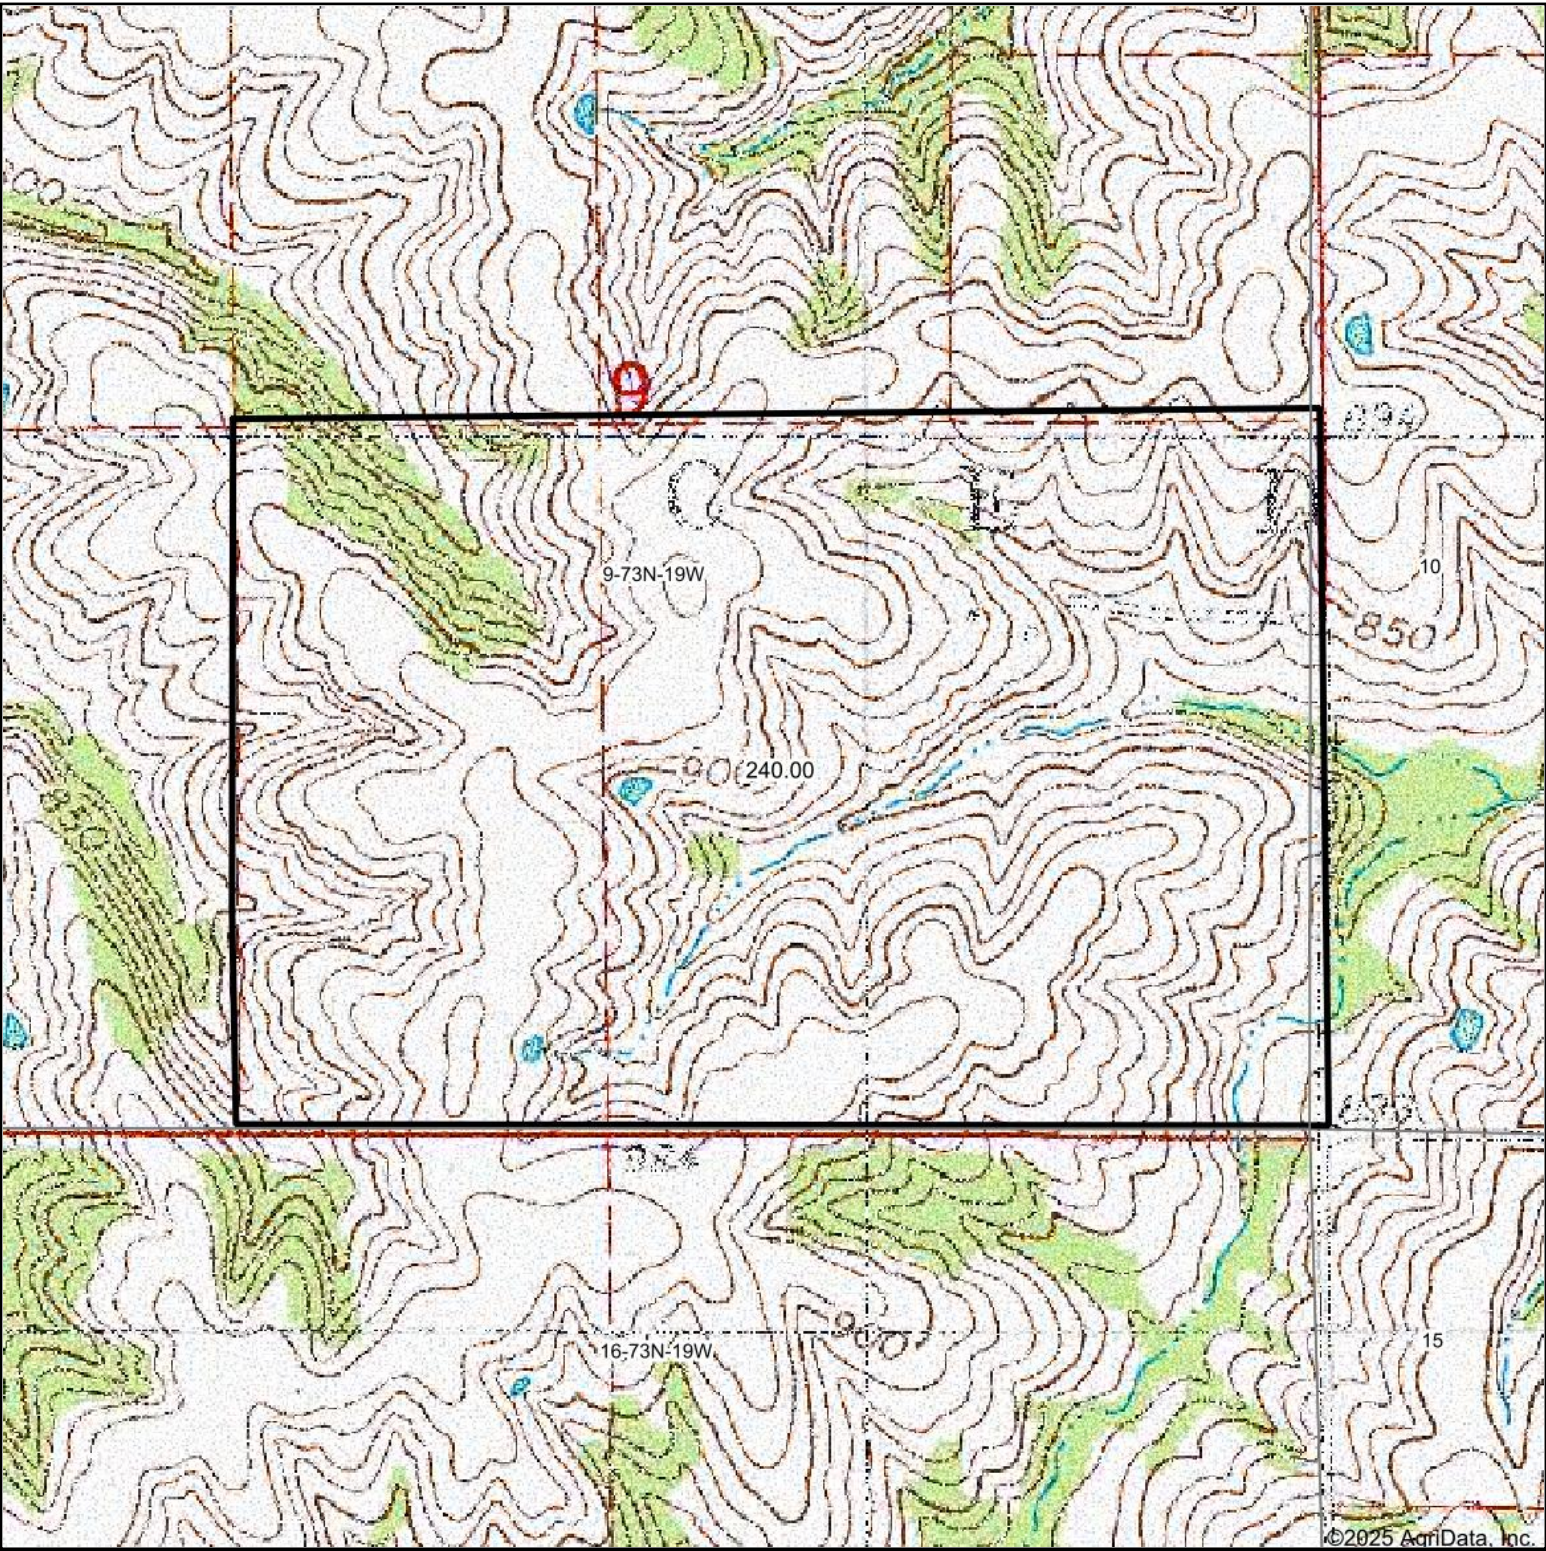

**Topography Map**  
Boundary Lines Are Approximate

©2025 AgriData, Inc.

**Hawkeye Farm Mgmt & Real Estate**

**United Country**  
Real Estate  
22 N Main, Albia IA Phone: 641-932-7796  
Email: hawkeye@uciowa.com  
On the web: www.uciowa.com  
www.iowawhitetailfarms.com

Map Center: 41° 8' 8.9, -93° 2' 56.84

**9-73N-19W**  
**Monroe County**  
**Iowa**

2/4/2025

Maps Provided By:  
**surety**  
CUSTOMIZED ONLINE MAPPING  
© AgriData, Inc. 2023 www.AgrIDataInc.com