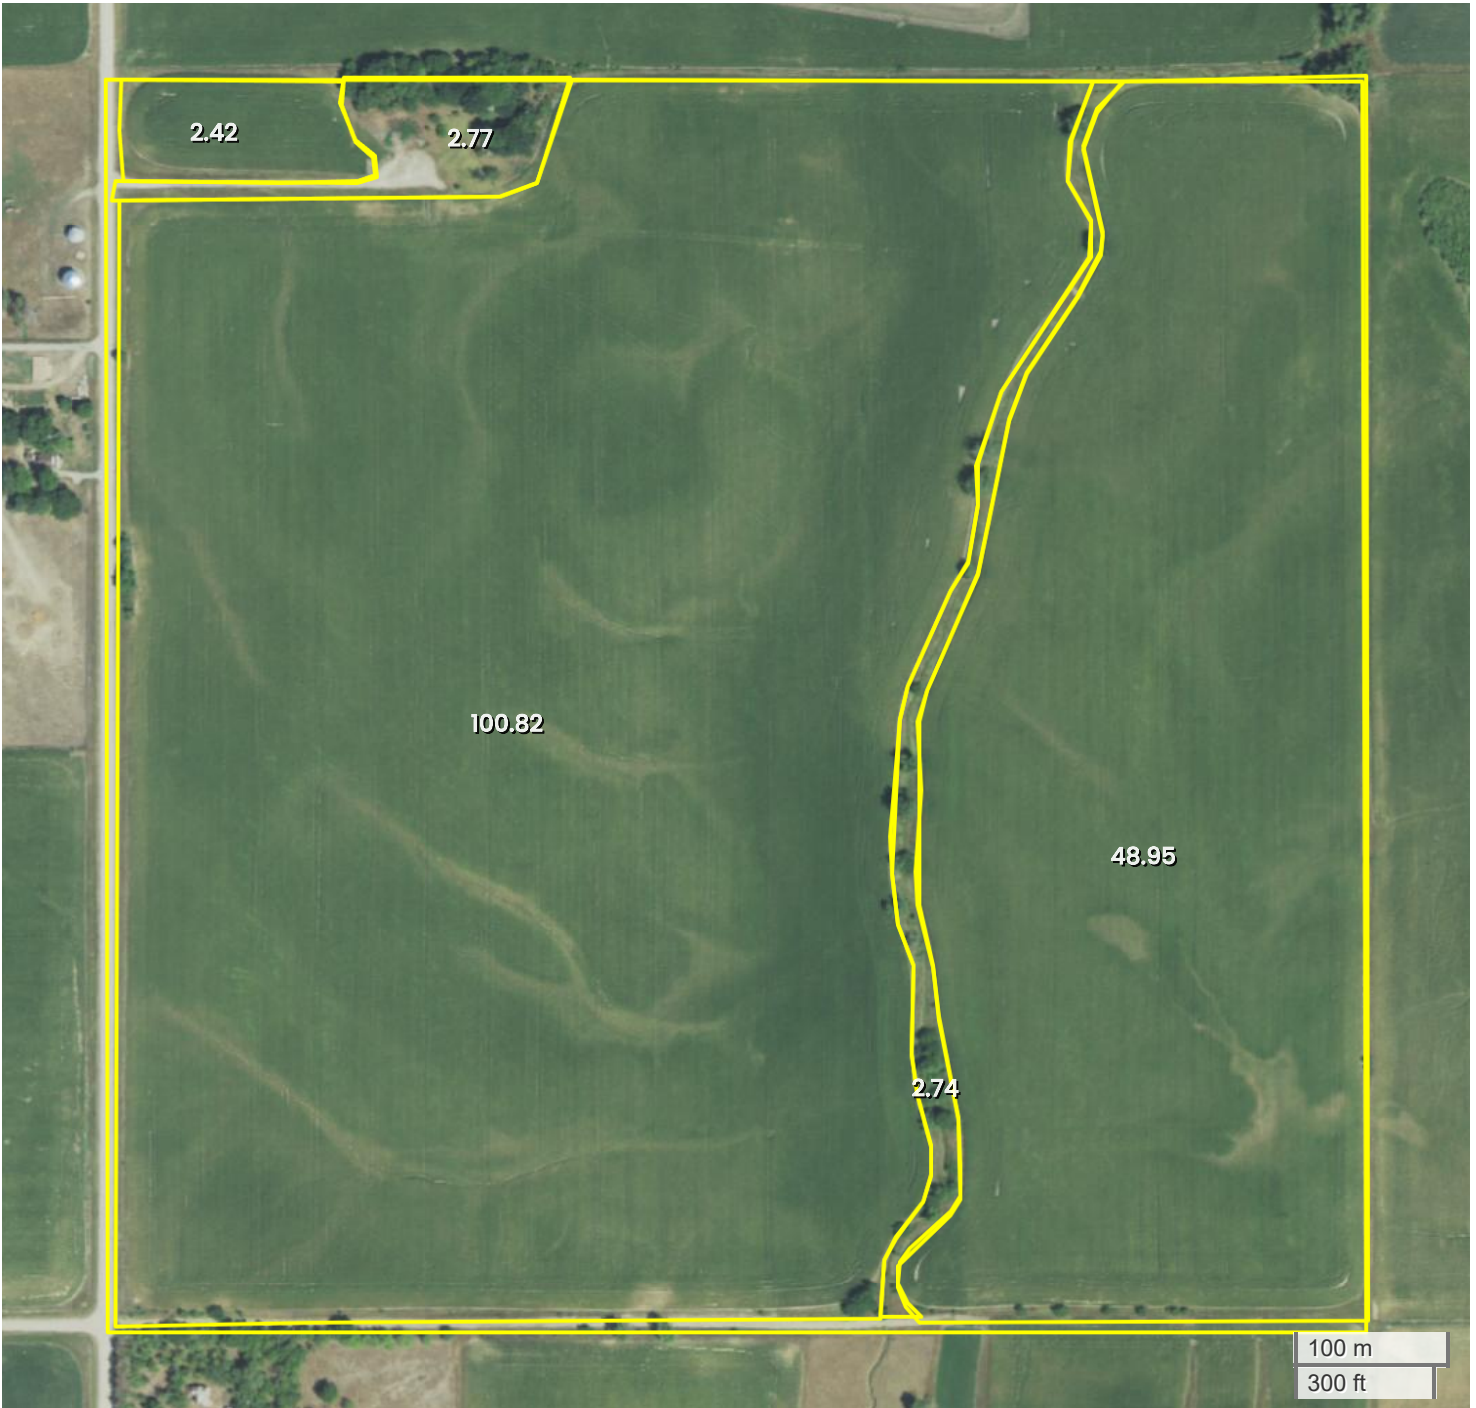

FARM 1 (160.00 AC TOTAL, 152.19 AC TILLABLE)

# AERIAL MAP

Center: 42.166769, -97.168870

02-25N-2E

Hancock precinct Township

Wayne County, NE

FarmWorth, LLC makes no representations or warranties, express or implied, as to the accuracy of any information, data, numerical values, boundaries, or any other information generated through the use of FarmWorth.com. User is solely responsible for independently investigating and determining all information provided through FarmWorth.com prior to use and waives any and all claims against FarmWorth, LLC for any inaccuracies or inconsistencies in the information and/or data.