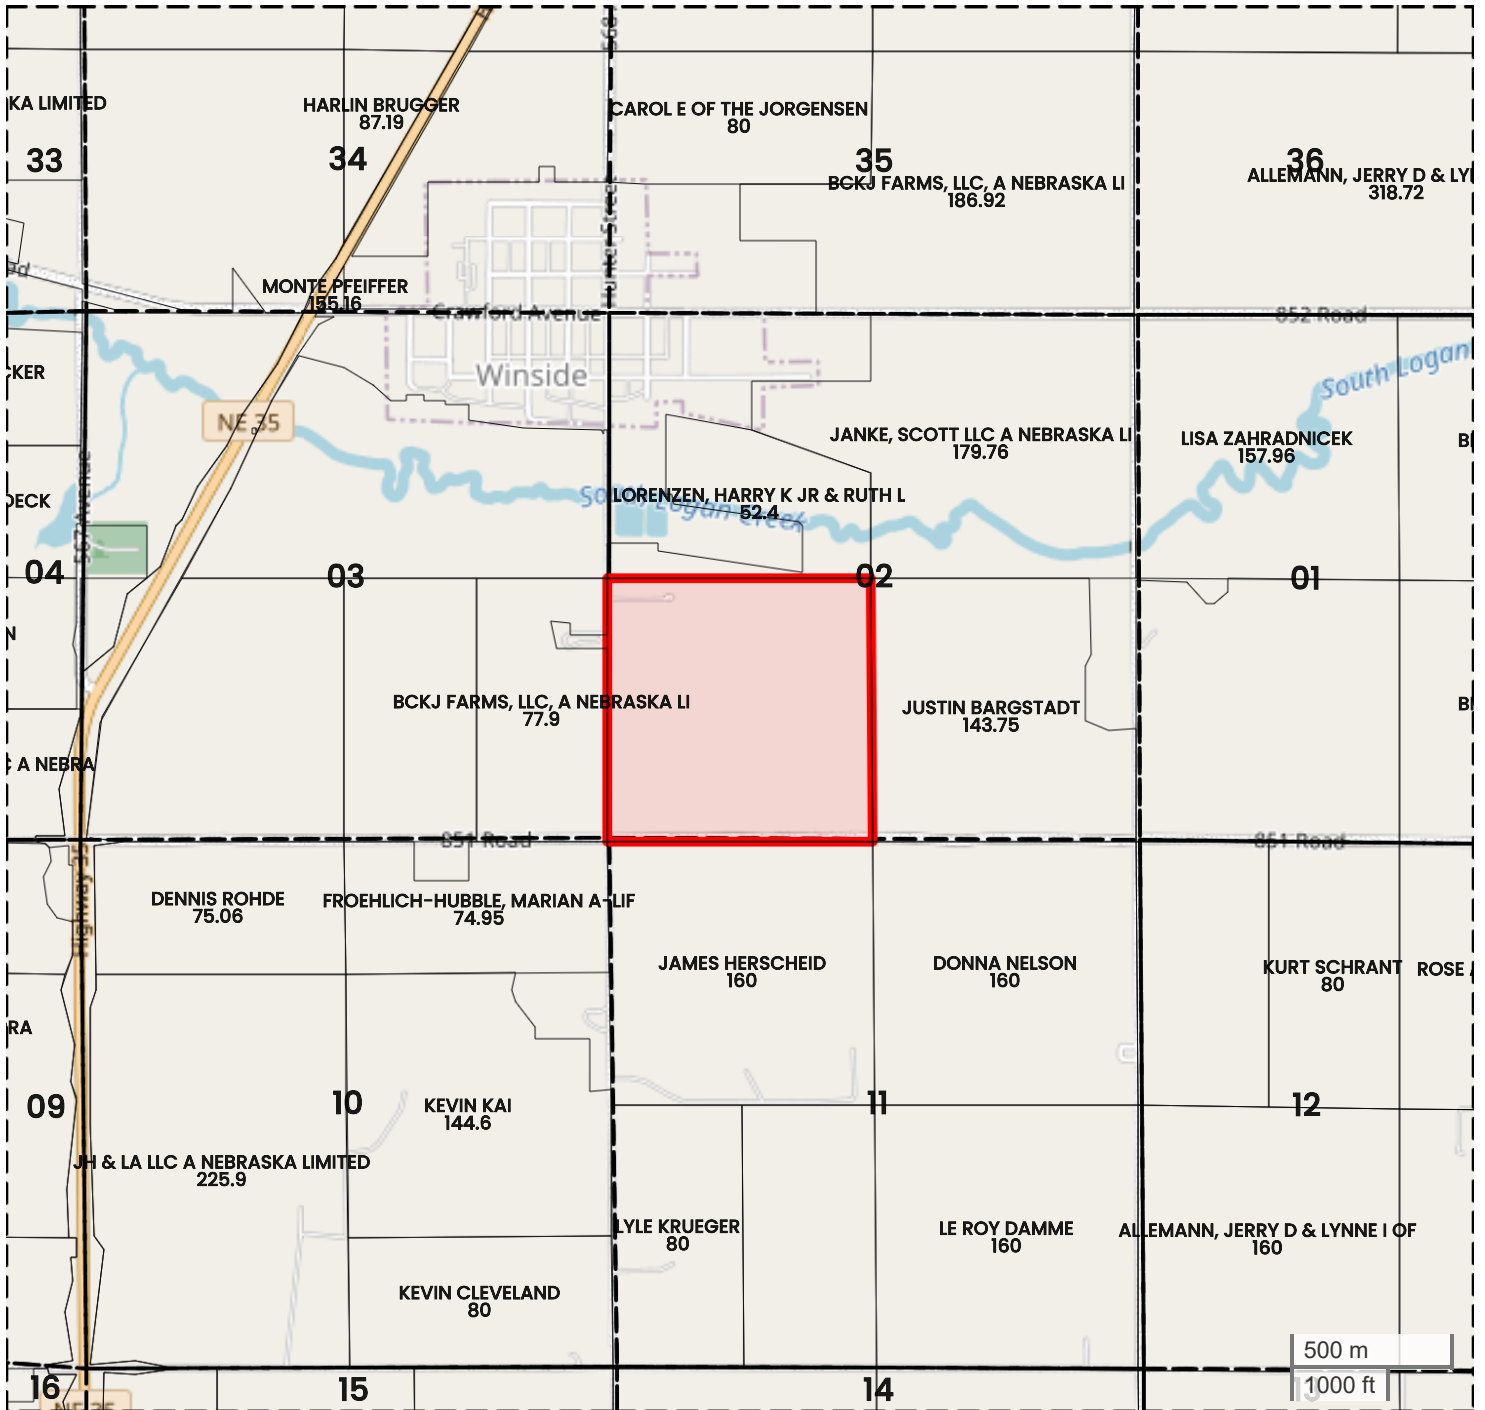

FARM 1 (160.00 AC TOTAL, 152.19 AC TILLABLE)

PLAT MAP

Center: 42.166749, -97.168901

02-25N-2E

Hancock precinct Township

Wayne County, NE

FarmWorth, LLC makes no representations or warranties, express or implied, as to the accuracy of any information, data, numerical values, boundaries, or any other information generated through the use of FarmWorth.com. User is solely responsible for independently investigating and determining all information provided through FarmWorth.com prior to use and waives any and all claims against FarmWorth, LLC for any inaccuracies or inconsistencies in the information and/or data.