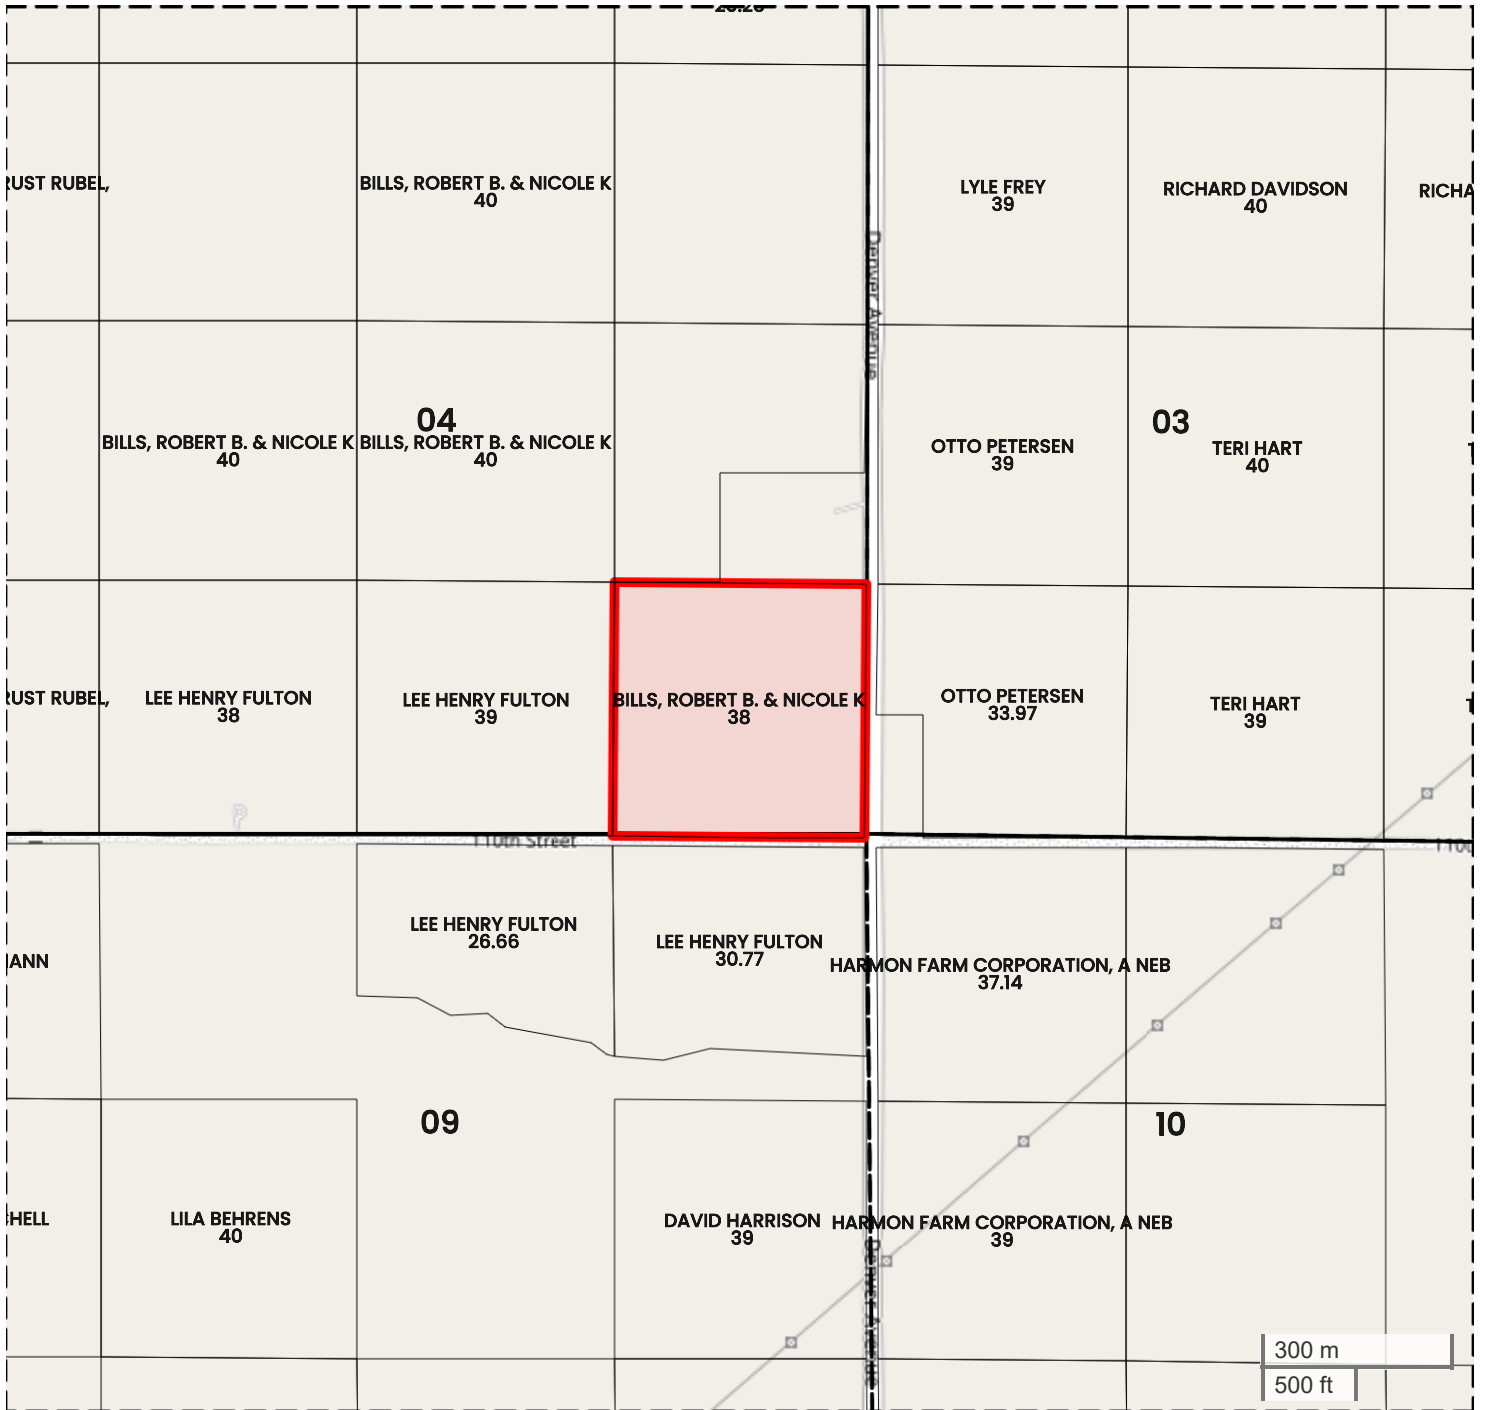

UNDEFINED FARM (38.14 AC TOTAL, 0 AC TILLABLE)

PLAT MAP

Center: 40.887834, -94.874467

04-70N-35W
Nodaway Township
Taylor County, IA

FarmWorth, LLC makes no representations or warranties, express or implied, as to the accuracy of any information, data, numerical values, boundaries, or any other information generated through the use of FarmWorth.com. User is solely responsible for independently investigating and determining all information provided through FarmWorth.com prior to use and waives any and all claims against FarmWorth, LLC for any inaccuracies or inconsistencies in the information and/or data.