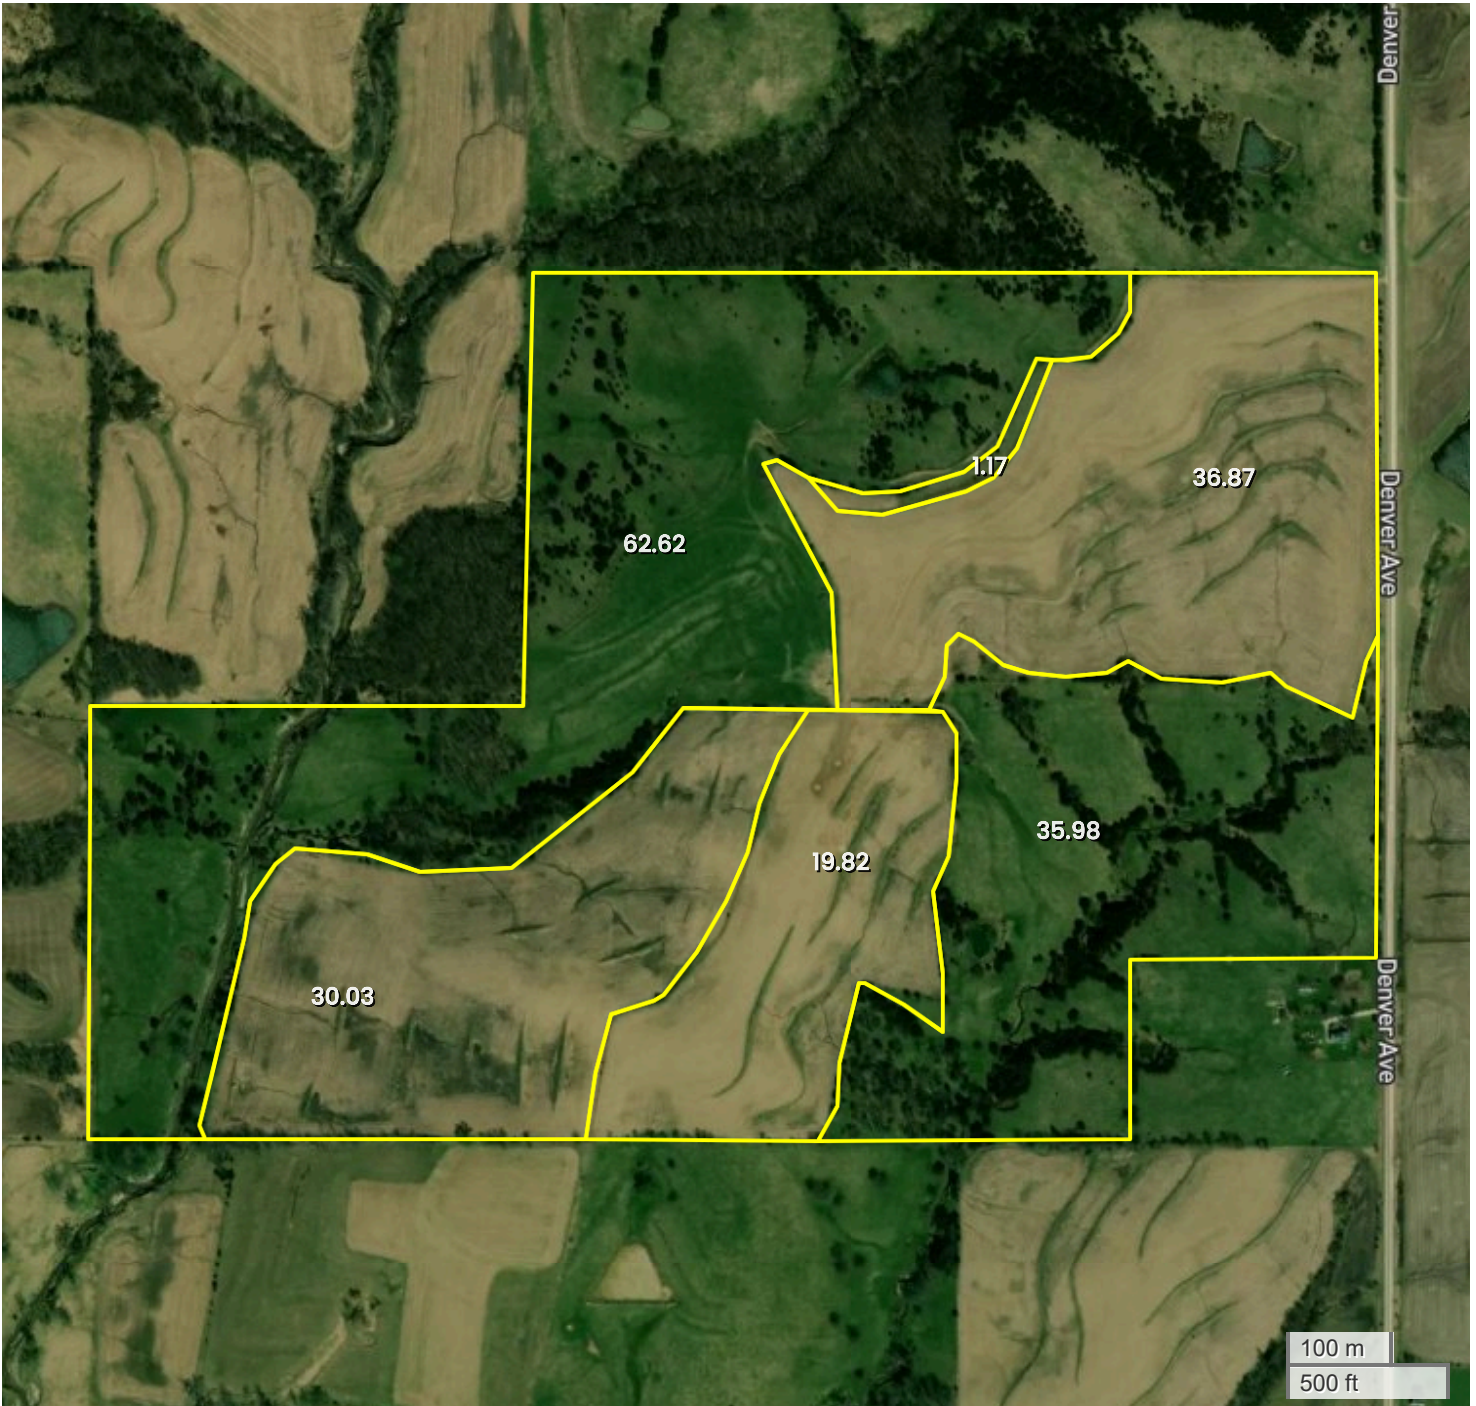

NORTH TRACT (188.05 AC TOTAL, 87.89 AC TILLABLE)

AERIAL MAP

Center: 40.893240, -94.879239

04-70N-35W
Nodaway Township
Taylor County, IA

FarmWorth, LLC makes no representations or warranties, express or implied, as to the accuracy of any information, data, numerical values, boundaries, or any other information generated through the use of FarmWorth.com. User is solely responsible for independently investigating and determining all information provided through FarmWorth.com prior to use and waives any and all claims against FarmWorth, LLC for any inaccuracies or inconsistencies in the information and/or data.