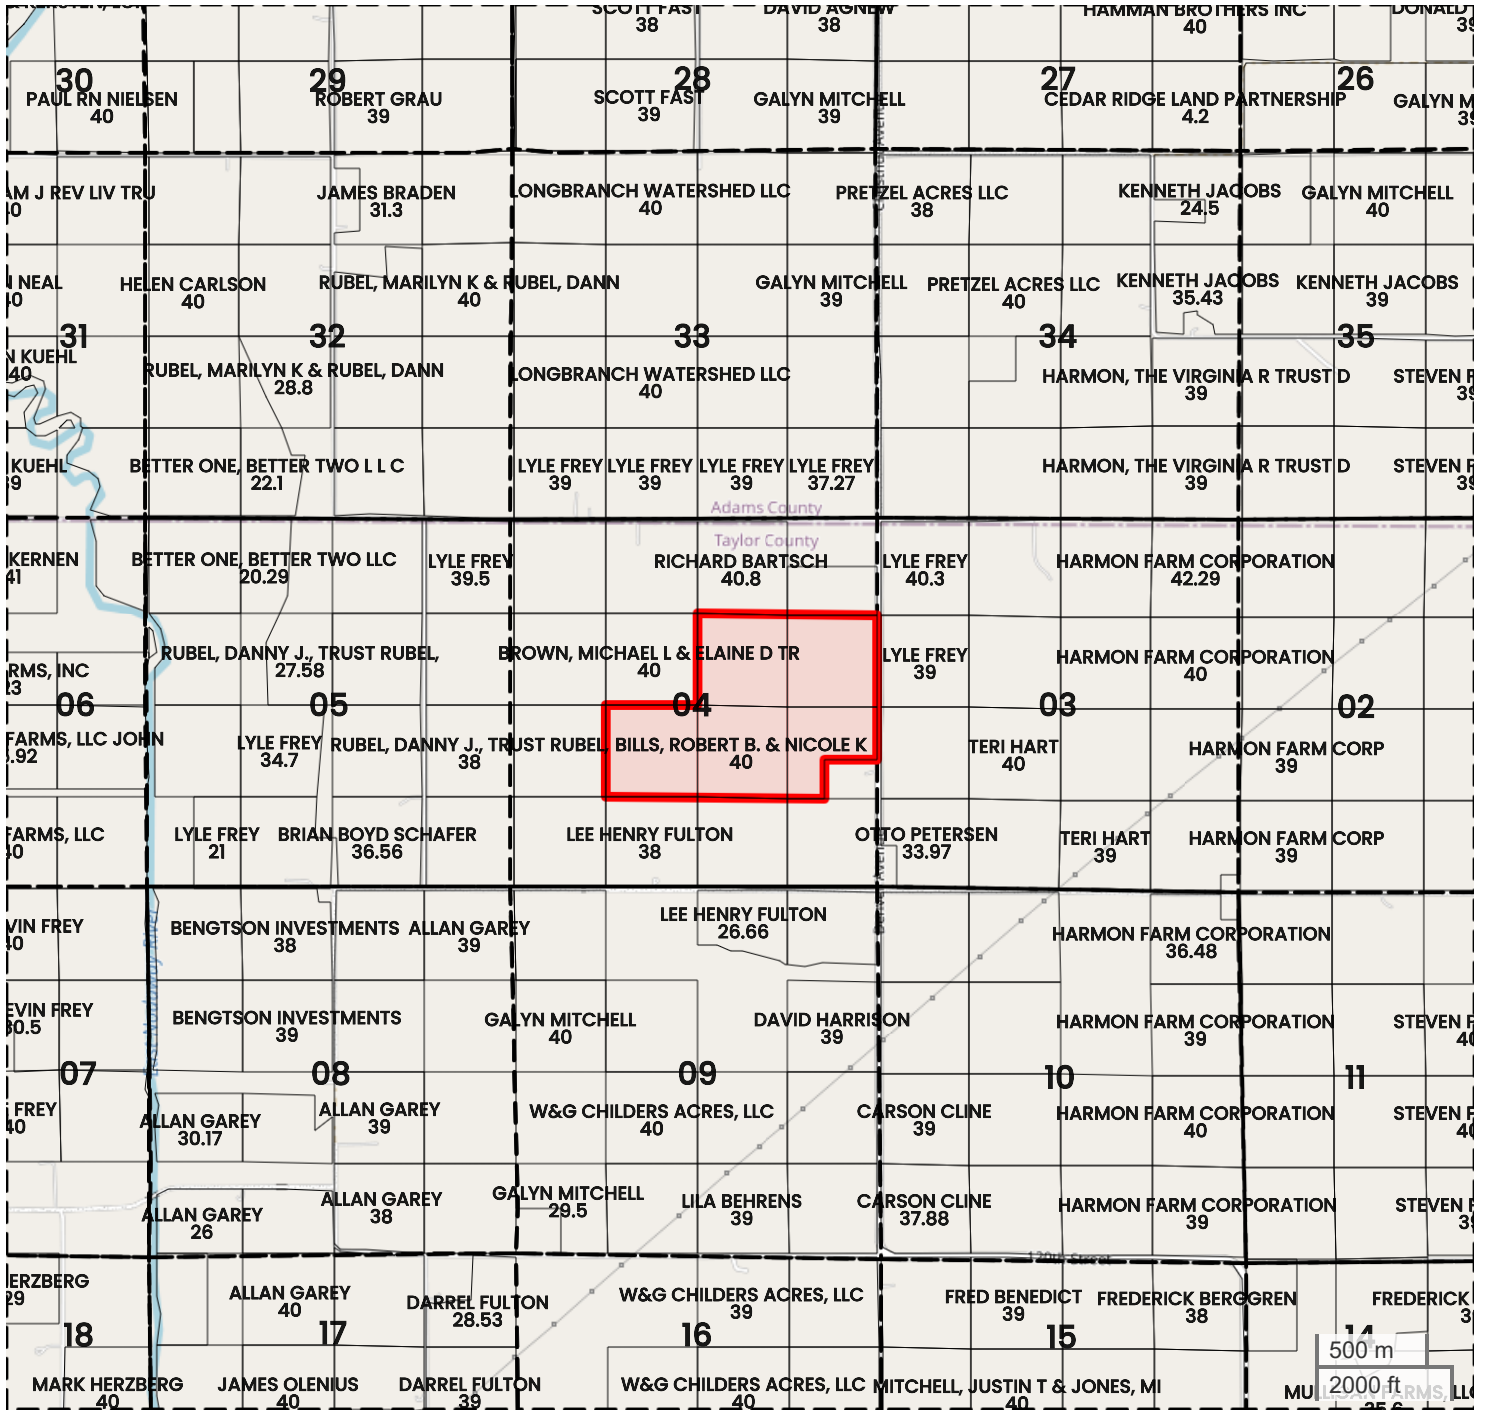

NORTH TRACT (188.05 AC TOTAL, 87.89 AC TILLABLE)

PLAT MAP

Center: 40.893200, -94.879254

04-70N-35W
Nodaway Township
Taylor County, IA

FarmWorth, LLC makes no representations or warranties, express or implied, as to the accuracy of any information, data, numerical values, boundaries, or any other information generated through the use of FarmWorth.com. User is solely responsible for independently investigating and determining all information provided through FarmWorth.com prior to use and waives any and all claims against FarmWorth, LLC for any inaccuracies or inconsistencies in the information and/or data.