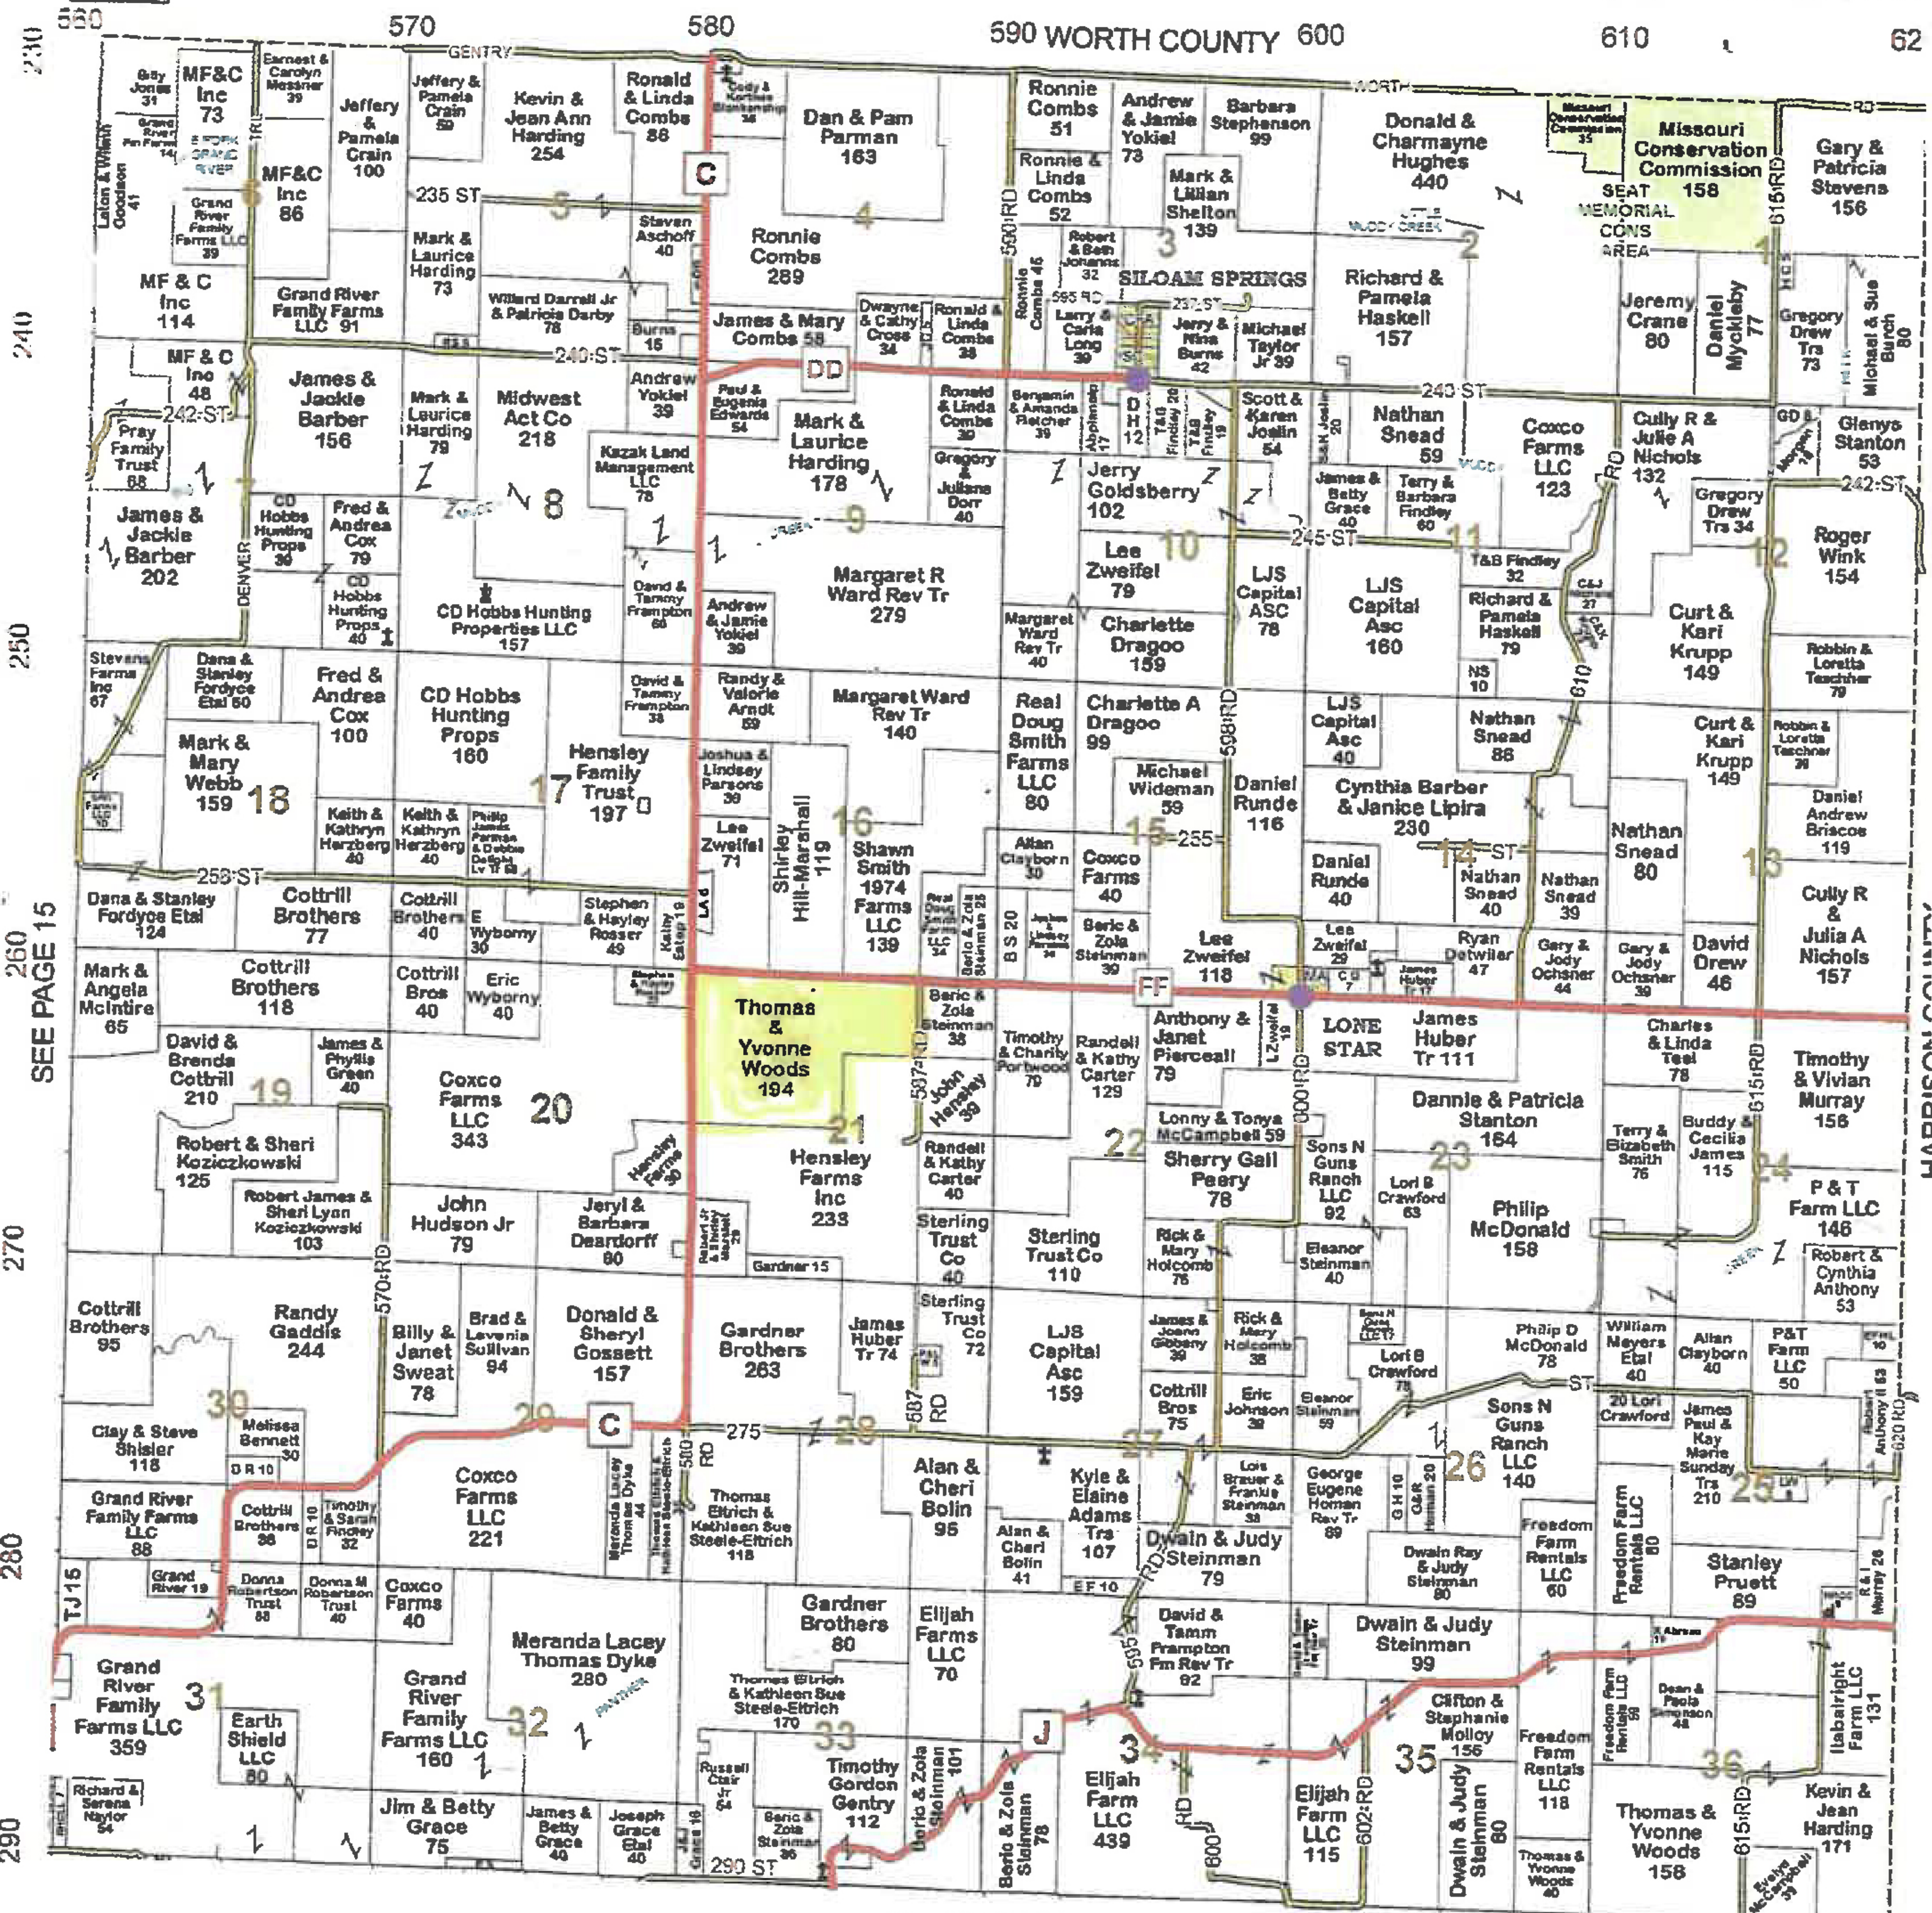

# Township 64N - Range 30W

Copyright © 2023 Mapping Solutions

SEE PAGE 15

SEE PAGE 23