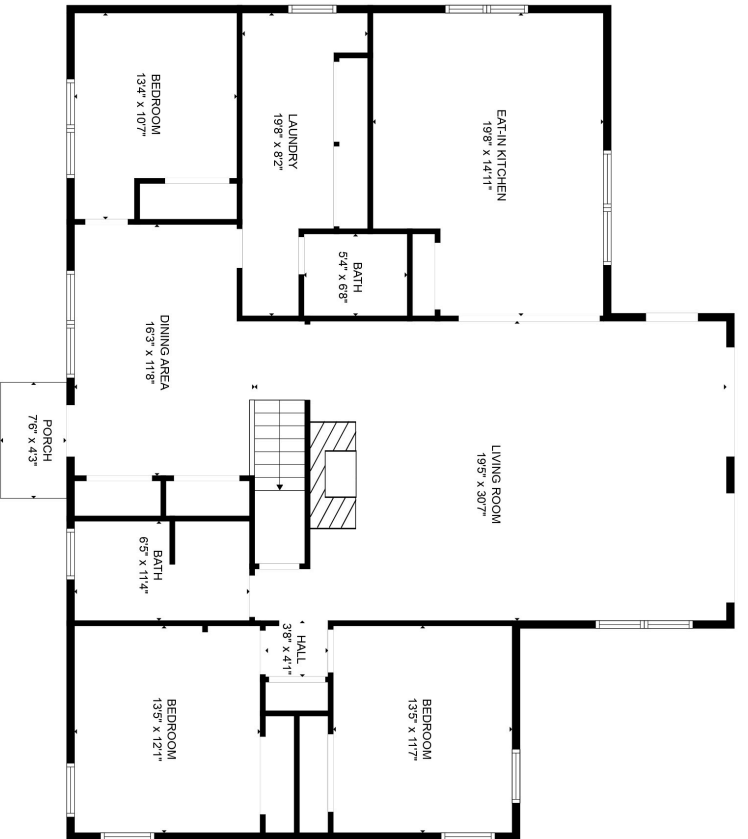

Estimated areas

GLA FLOOR 1: 1993 sq. ft, excluded 744 sq. ft
 GLA FLOOR 2: 1272 sq. ft, excluded 528 sq. ft
 Total GLA 3265 sq. ft, total scanned area 4165 sq. ft

Estimated areas

GLA FLOOR 1: 1993 sq. ft, excluded 744 sq. ft
 GLA FLOOR 2: 1272 sq. ft, excluded 528 sq. ft
 Total GLA 3265 sq. ft, total scanned area 4165 sq. ft

Estimated areas

GLA FLOOR 1: 1993 sq. ft, excluded 744 sq. ft
 GLA FLOOR 2: 1272 sq. ft, excluded 528 sq. ft
 Total GLA 3265 sq. ft, total scanned area 4165 sq. ft