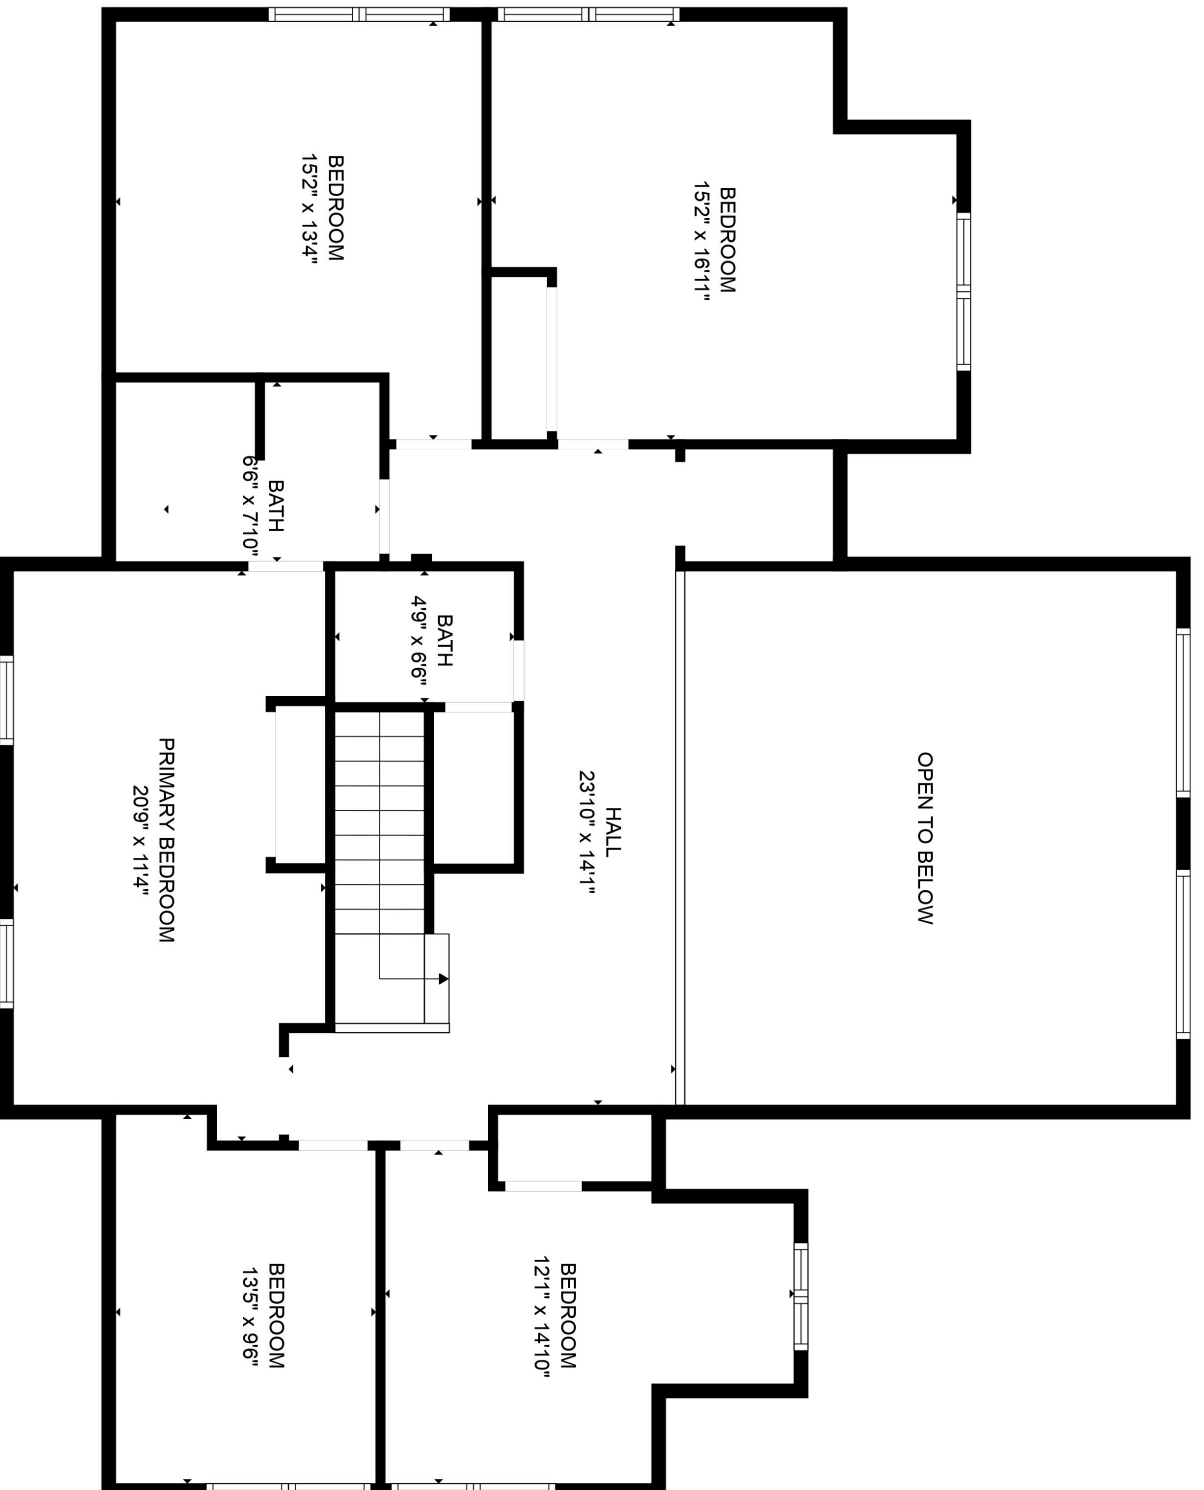

Estimated areas

GLA FLOOR 1: 1993 sq. ft, excluded 744 sq. ft
 GLA FLOOR 2: 1272 sq. ft, excluded 528 sq. ft
 Total GLA 3265 sq. ft, total scanned area 4165 sq. ft

Estimated areas

GLA FLOOR 1: 1993 sq. ft, excluded 744 sq. ft
 GLA FLOOR 2: 1272 sq. ft, excluded 528 sq. ft
 Total GLA 3265 sq. ft, total scanned area 4165 sq. ft

Estimated areas

GLA FLOOR 1: 1993 sq. ft, excluded 744 sq. ft
 GLA FLOOR 2: 1272 sq. ft, excluded 528 sq. ft
 Total GLA 3265 sq. ft, total scanned area 4165 sq. ft