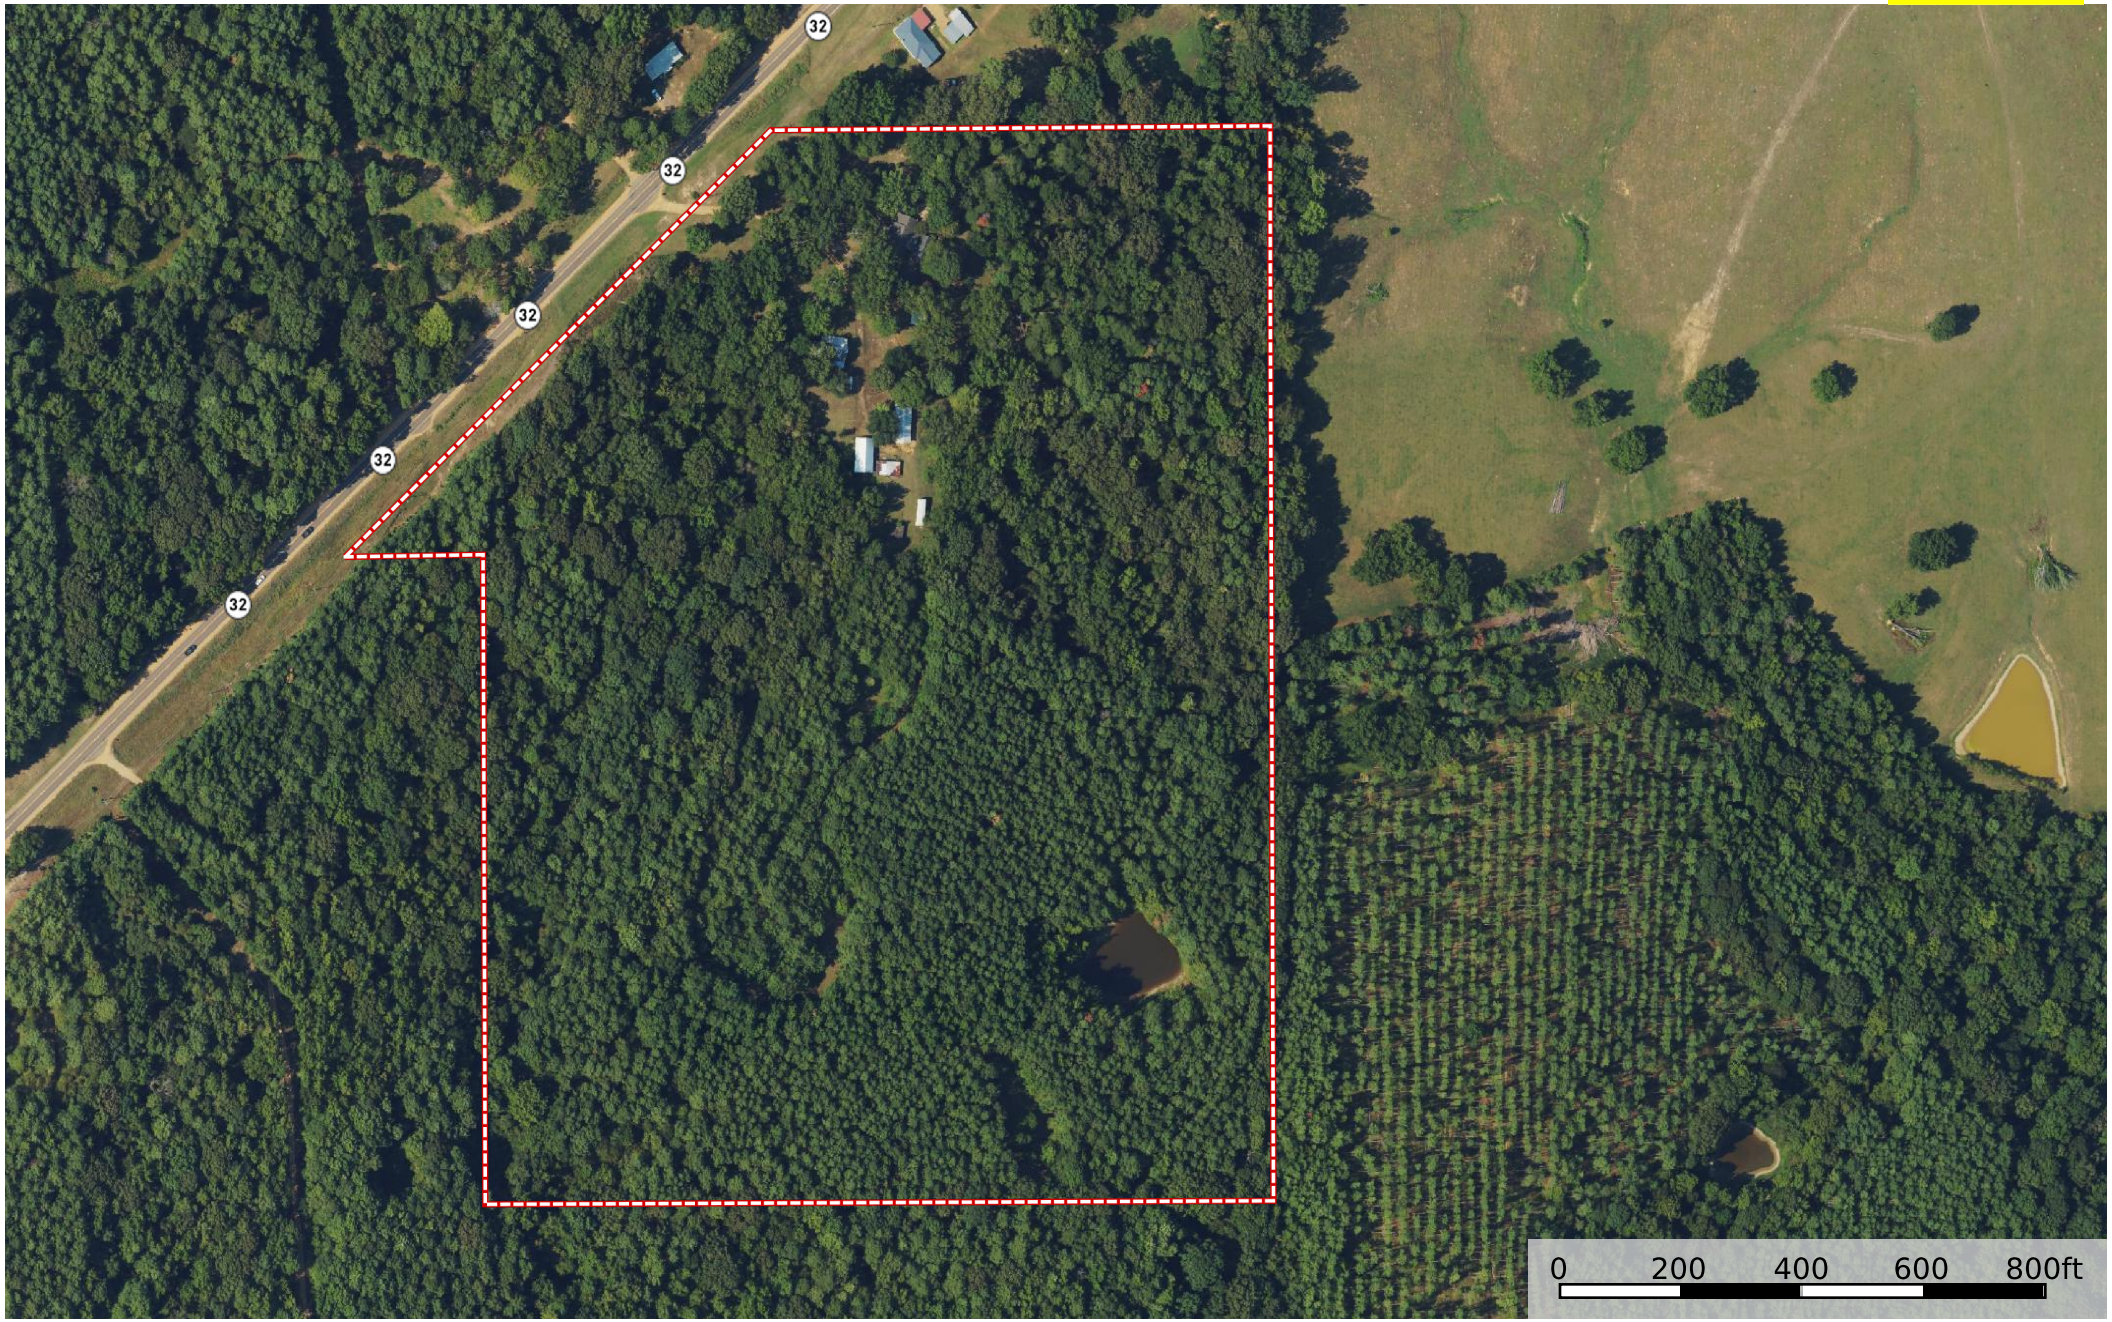

33856 Hwy. 32
Tallahatchie County, Mississippi, 47 AC +/-

 Boundary

Jason Burch
P: 662-274-4935

 The information contained herein was obtained from sources deemed to be reliable. Land id™ Services makes no warranties or guarantees as to the completeness or accuracy thereof.