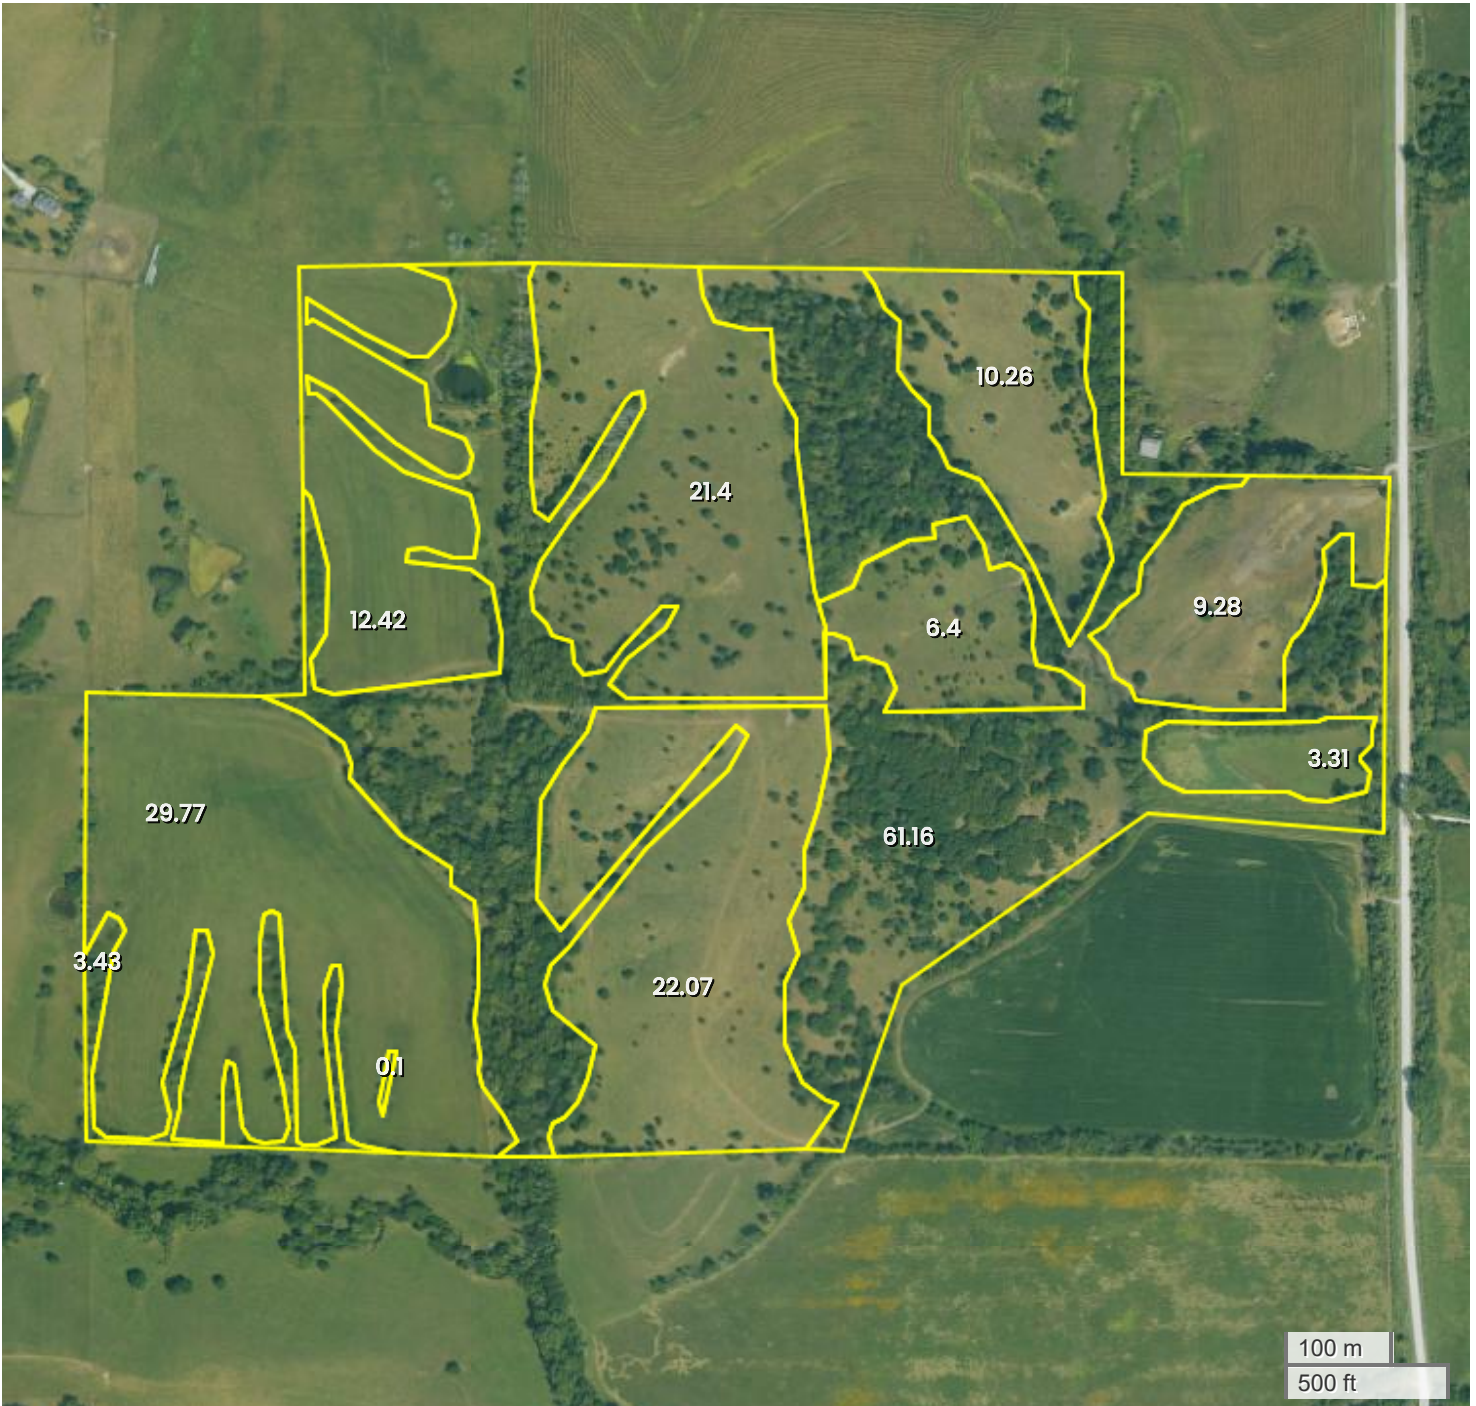

BREWBAKER FARMS INC.

AERIAL MAP

Center: 41.154149, -93.584118

02-73N-24W

Liberty Township

Clarke County, IA

FarmWorth, LLC makes no representations or warranties, express or implied, as to the accuracy of any information, data, numerical values, boundaries, or any other information generated through the use of FarmWorth.com. User is solely responsible for independently investigating and determining all information provided through FarmWorth.com prior to use and waives any and all claims against FarmWorth, LLC for any inaccuracies or inconsistencies in the information and/or data.