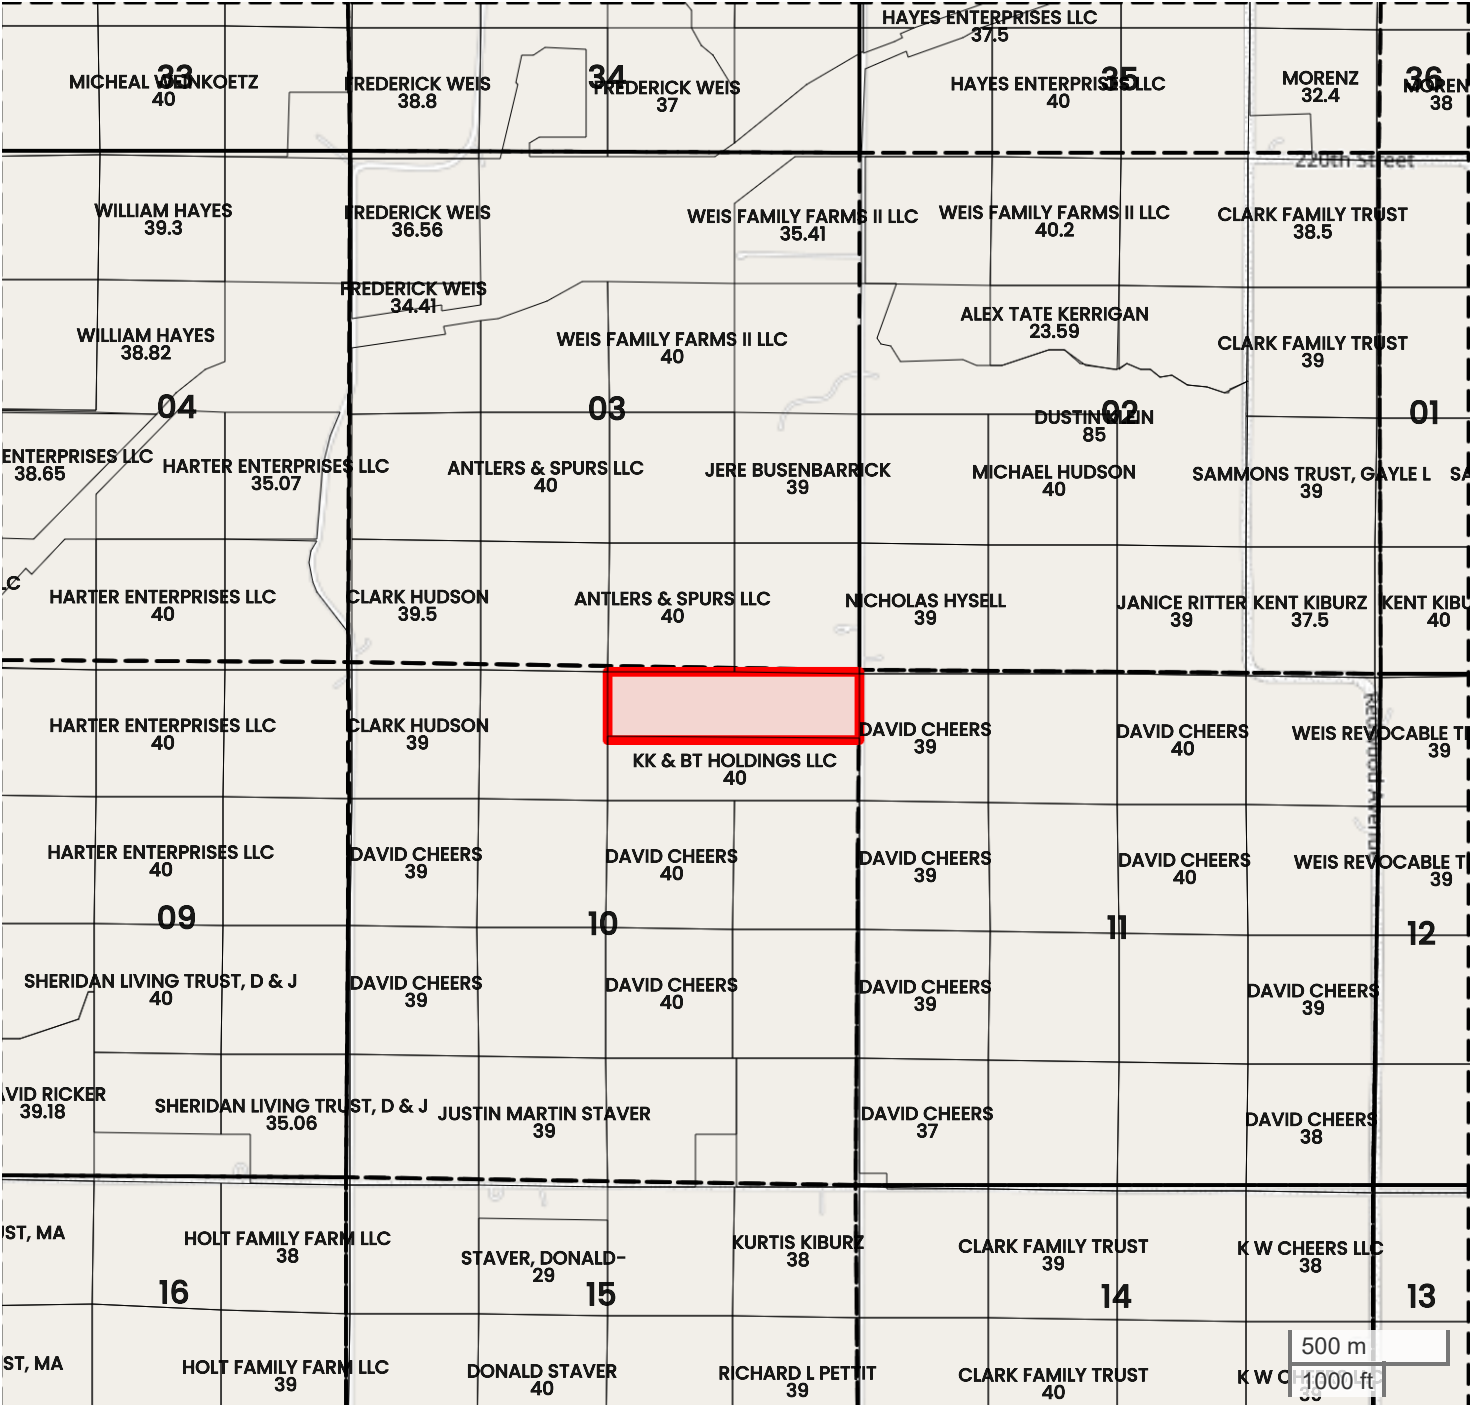

KK & BT HOLDINGS LLC (41.00 AC TOTAL, 9.00 AC TILLABLE)

# PLAT MAP

Center: 40.968837, -94.171702  
 10-71N-29W  
 Sand Creek Township  
 Union County, IA

FarmWorth, LLC makes no representations or warranties, express or implied, as to the accuracy of any information, data, numerical values, boundaries, or any other information generated through the use of FarmWorth.com. User is solely responsible for independently investigating and determining all information provided through FarmWorth.com prior to use and waives any and all claims against FarmWorth, LLC for any inaccuracies or inconsistencies in the information and/or data.