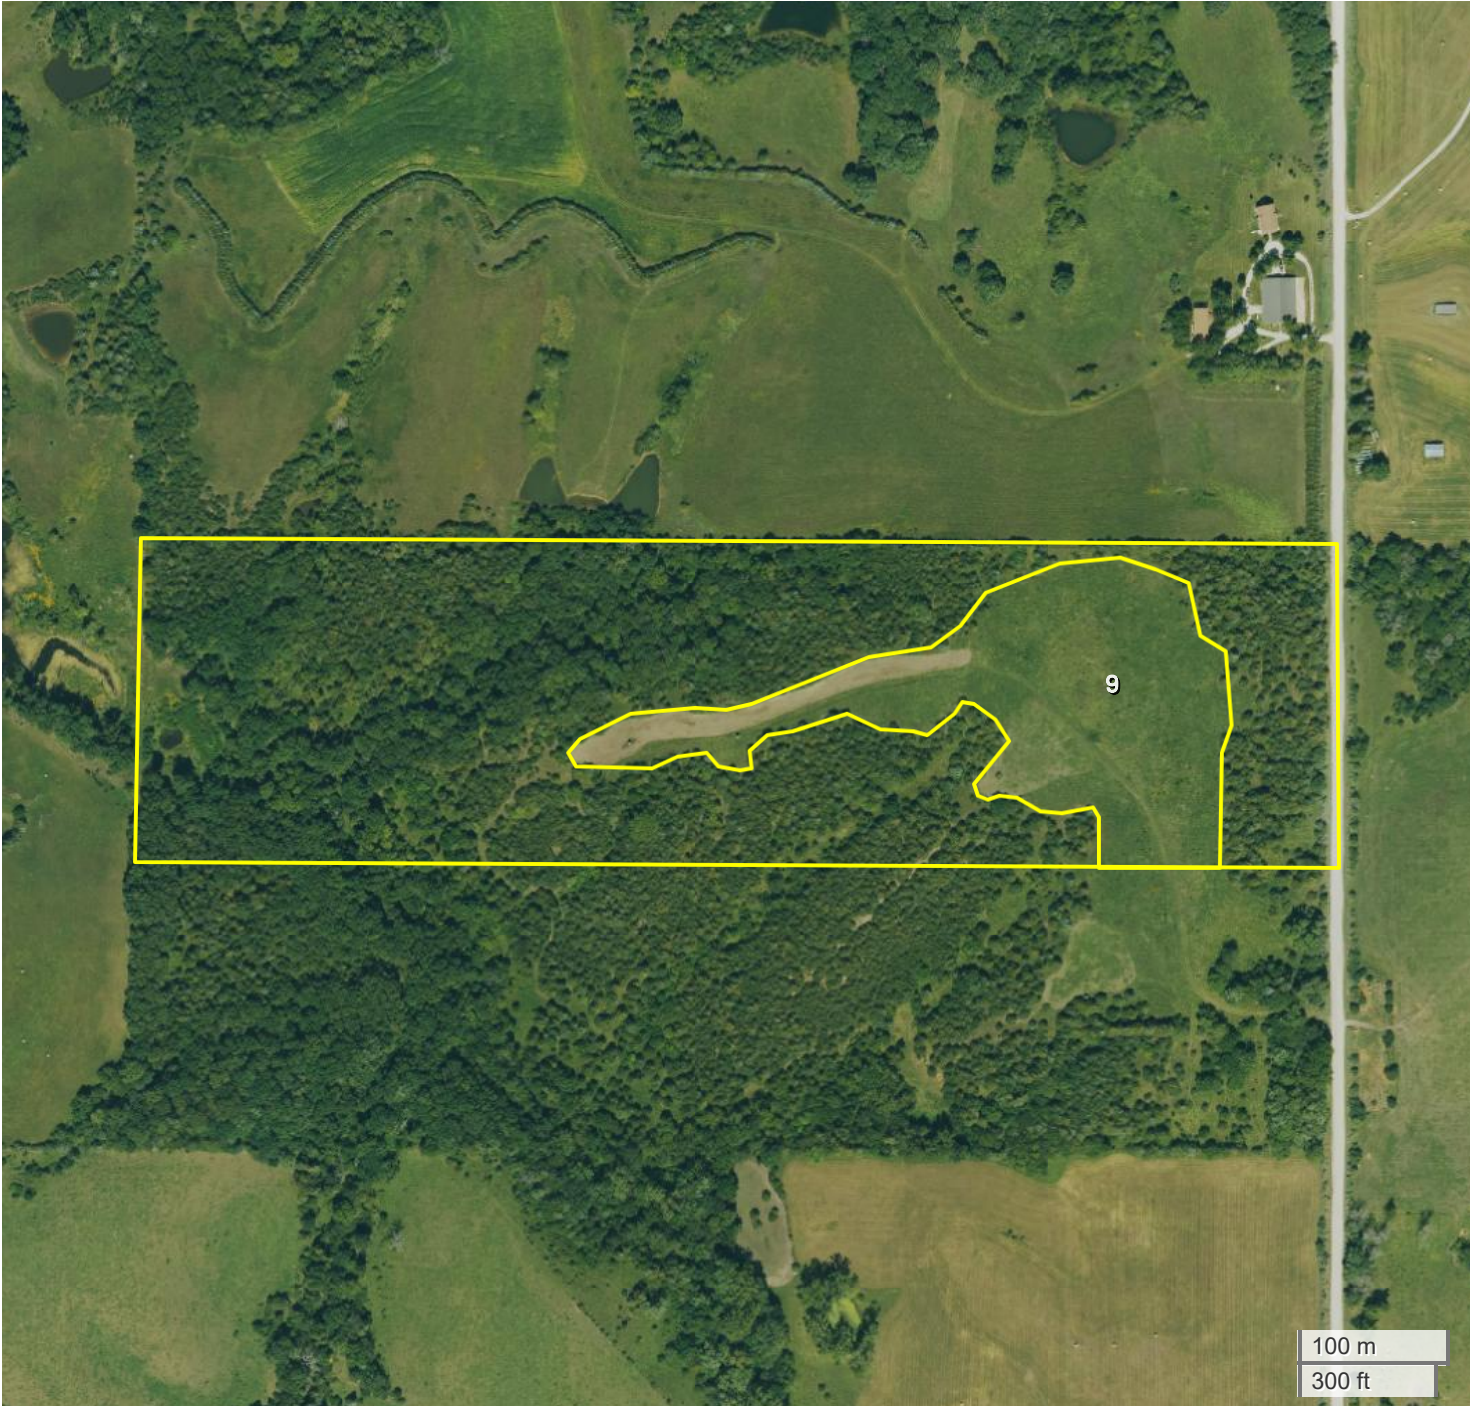

KK & BT HOLDINGS LLC (41.00 AC TOTAL, 9.00 AC TILLABLE)

AERIAL MAP

Center: 40.968762, -94.170468

10-71N-29W
Sand Creek Township
Union County, IA

FarmWorth, LLC makes no representations or warranties, express or implied, as to the accuracy of any information, data, numerical values, boundaries, or any other information generated through the use of FarmWorth.com. User is solely responsible for independently investigating and determining all information provided through FarmWorth.com prior to use and waives any and all claims against FarmWorth, LLC for any inaccuracies or inconsistencies in the information and/or data.