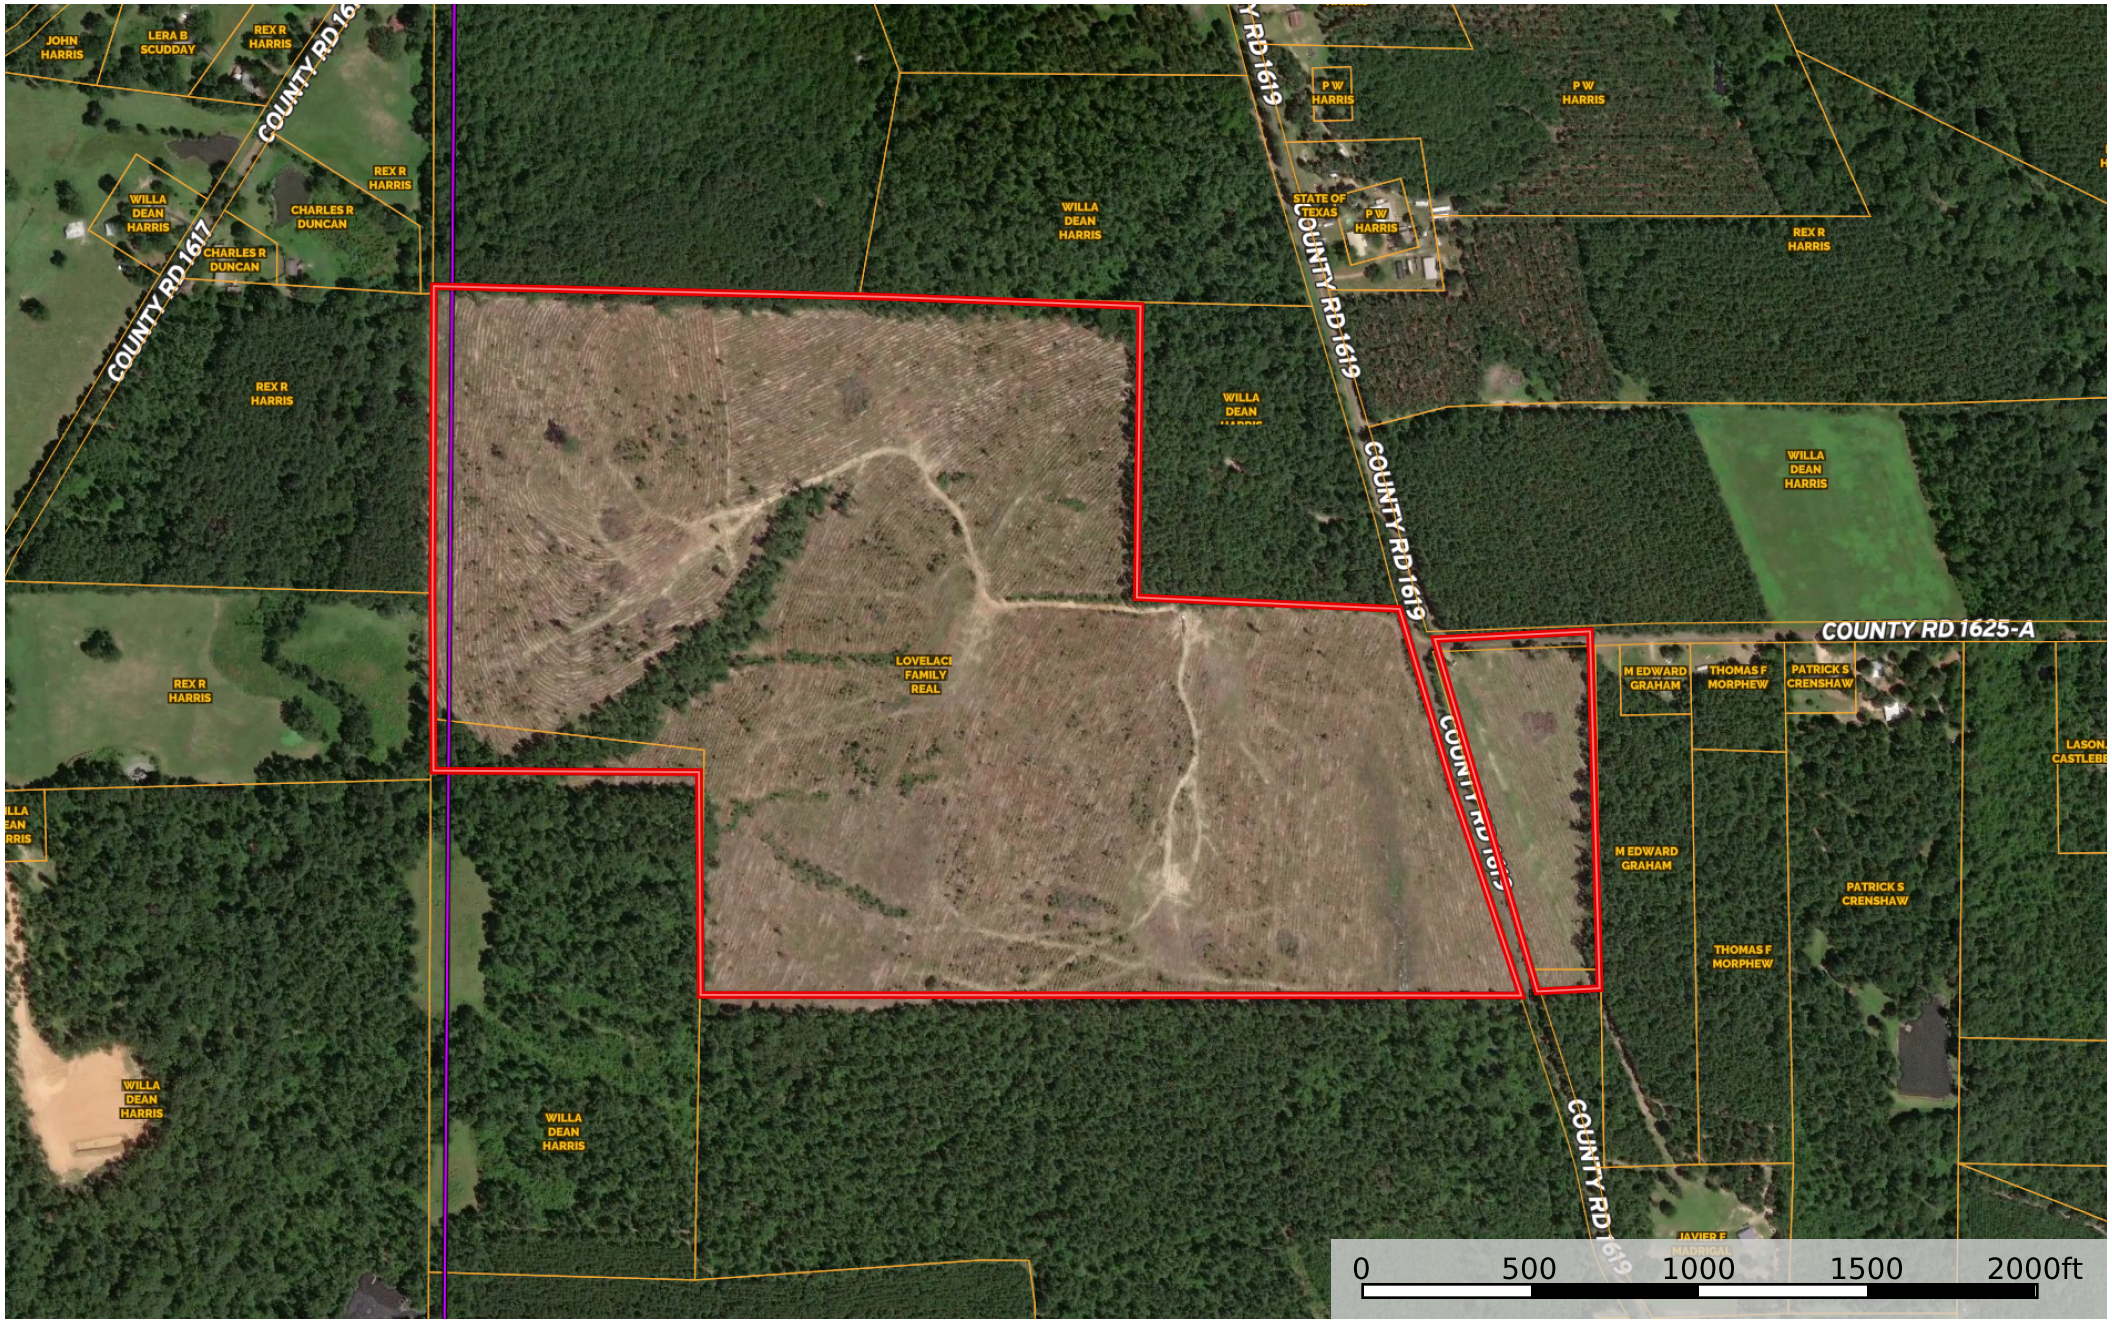

Burrow Tract 123.96 Acres

Cass County, Texas, 123.96 AC +/-

 Boundary