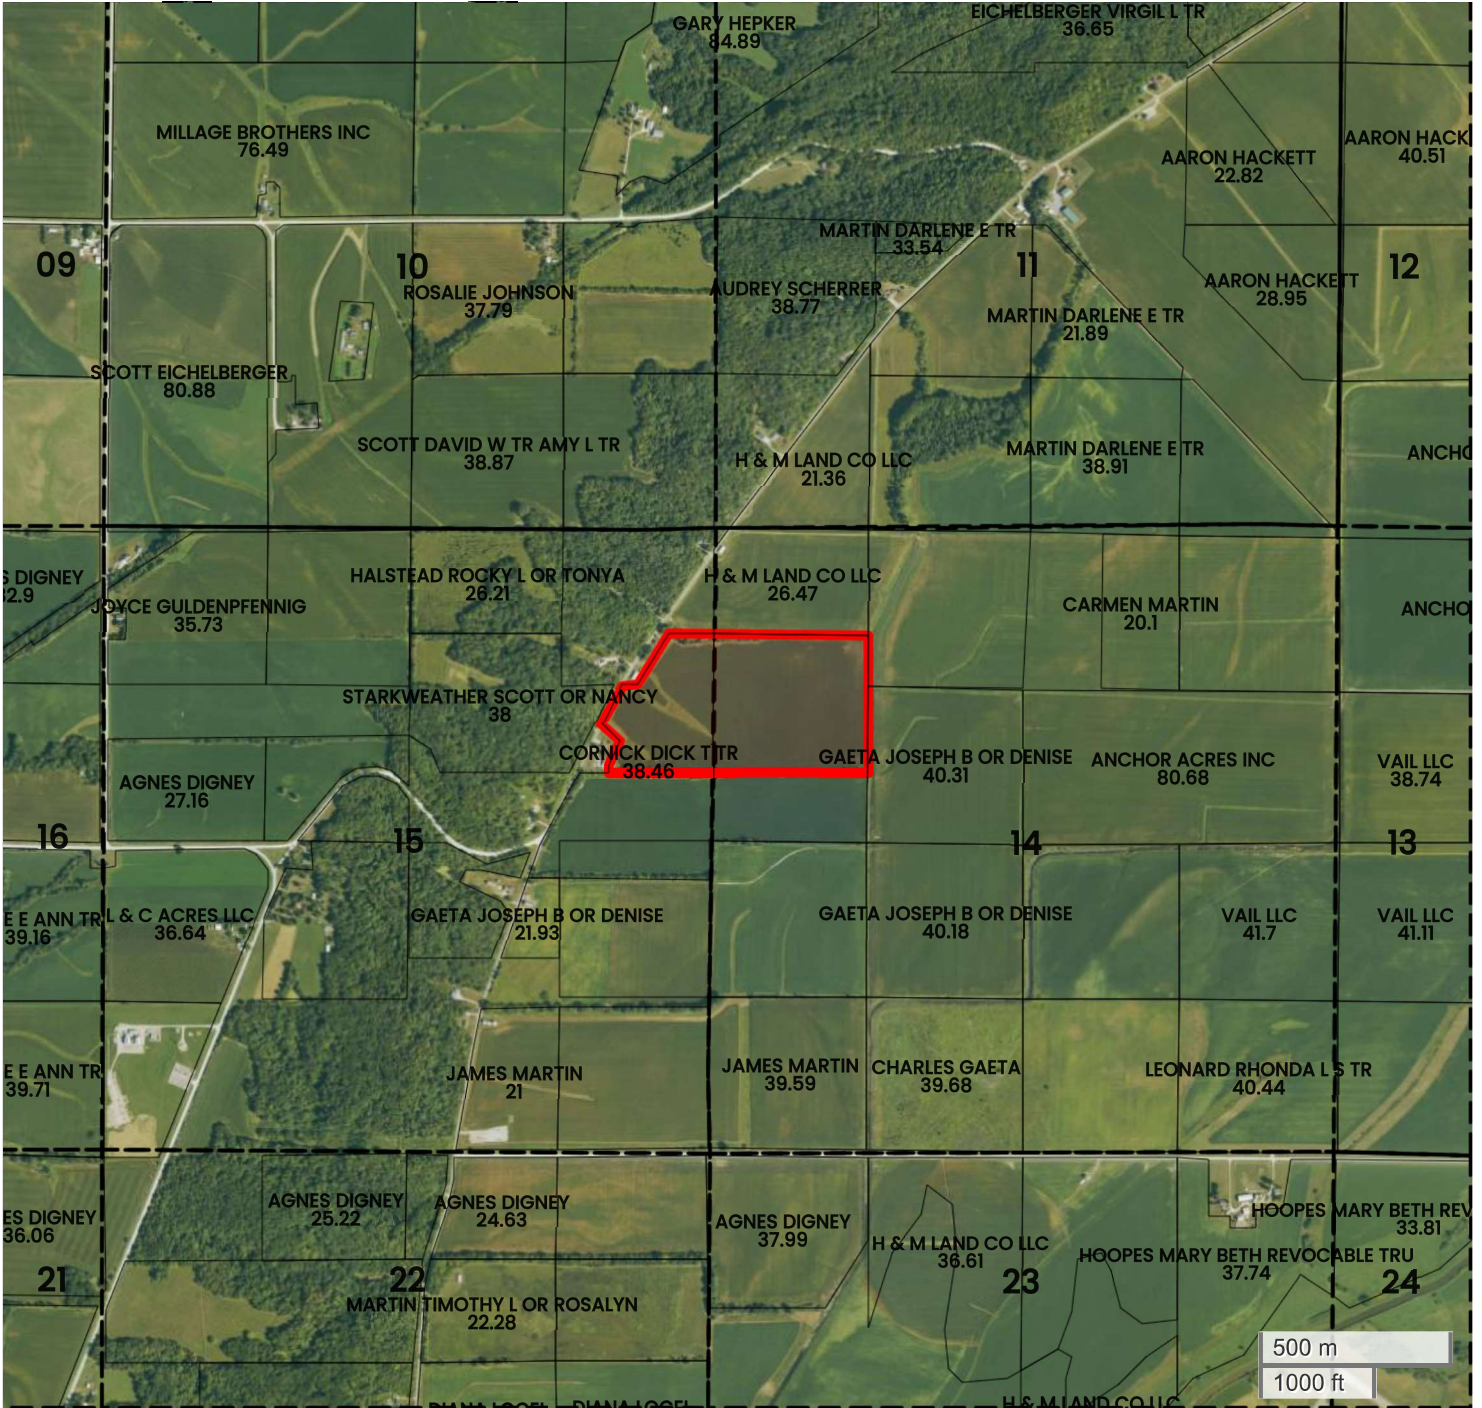

TRACT 1 (55.5 AC TOTAL, 51.33 AC TILLABLE)

PLAT MAP

Center: 41.388813, -91.176043

15-76N-3W

Seventy-Six Township
Muscatine County, IA

FarmWorth, LLC makes no representations or warranties, express or implied, as to the accuracy of any information, data, numerical values, boundaries, or any other information generated through the use of FarmWorth.com. User is solely responsible for independently investigating and determining all information provided through FarmWorth.com prior to use and waives any and all claims against FarmWorth, LLC for any inaccuracies or inconsistencies in the information and/or data.