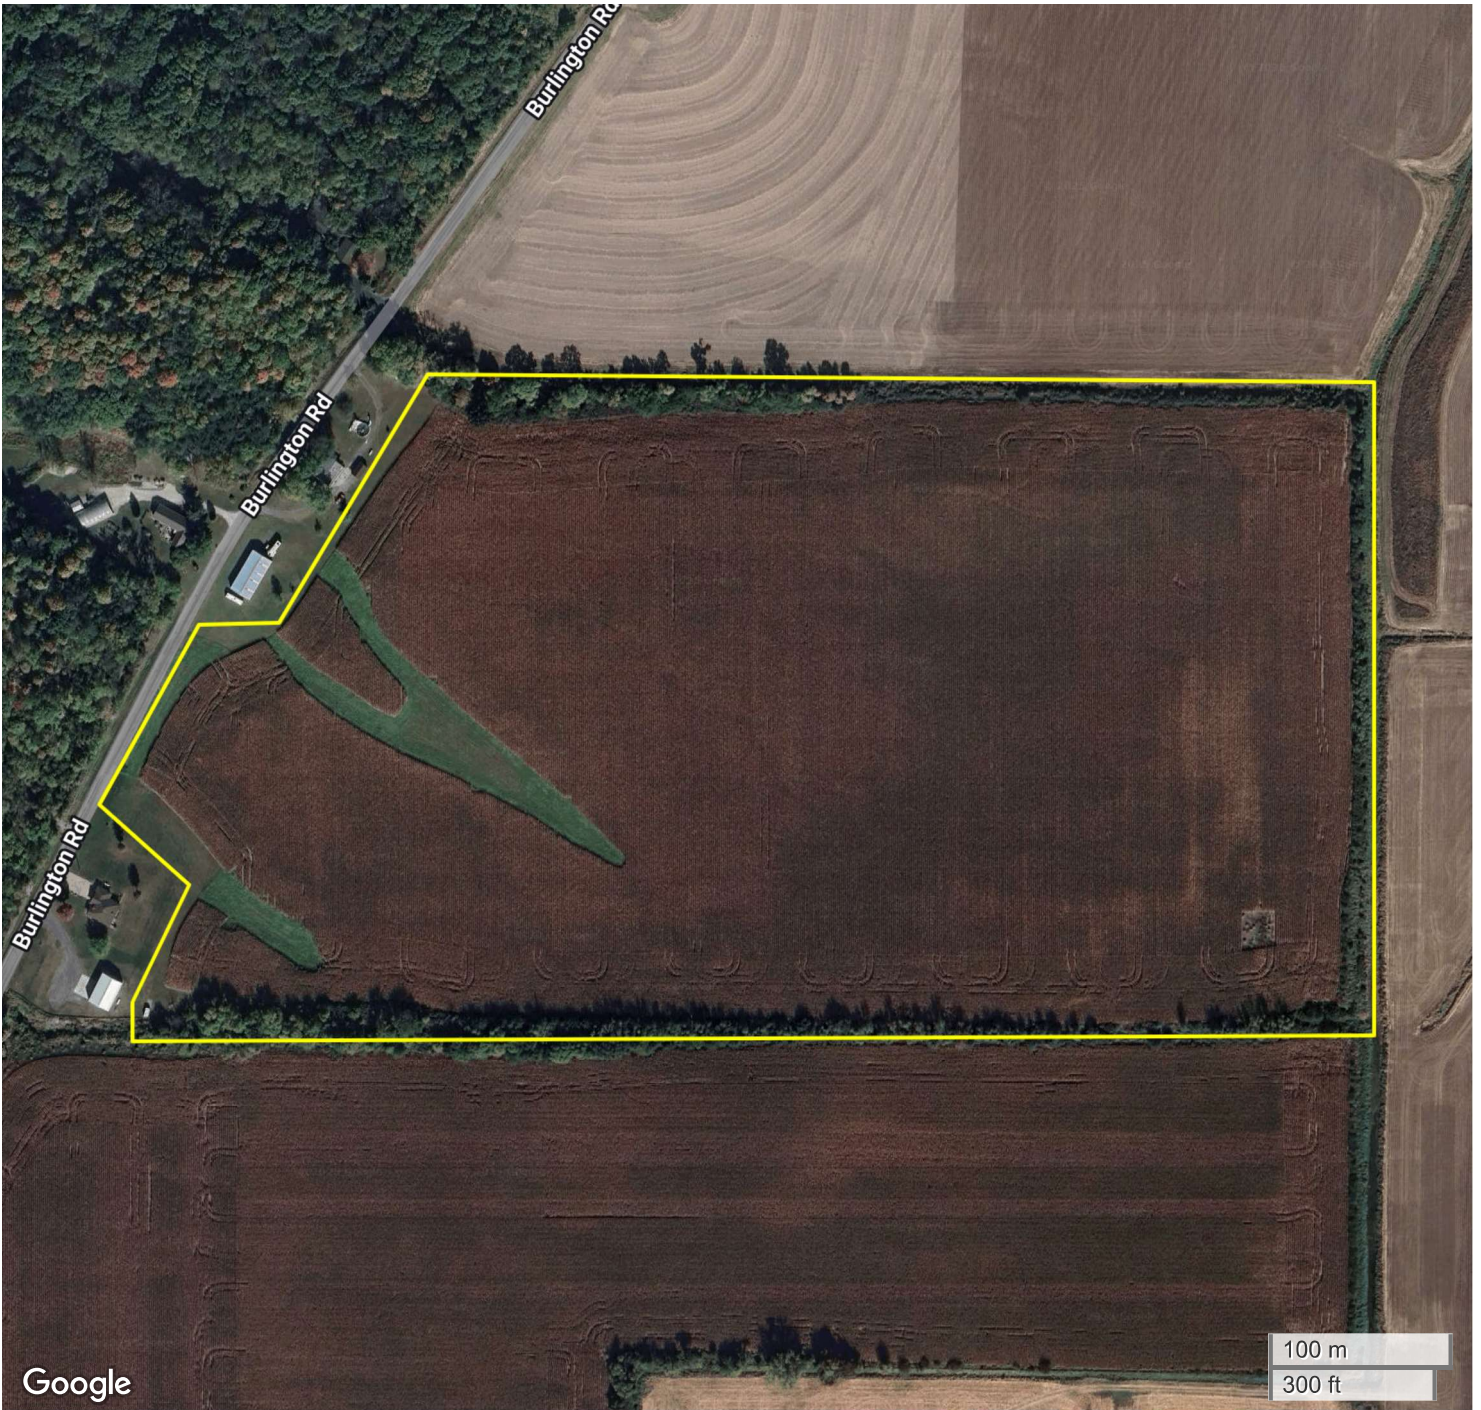

TRACT 1 (55.5 AC TOTAL, 51.33 AC TILLABLE)

AERIAL MAP

100 m
300 ft

Google

Center: 41.388831, -91.176138

15-76N-3W

Seventy-Six Township

Muscatine County, IA