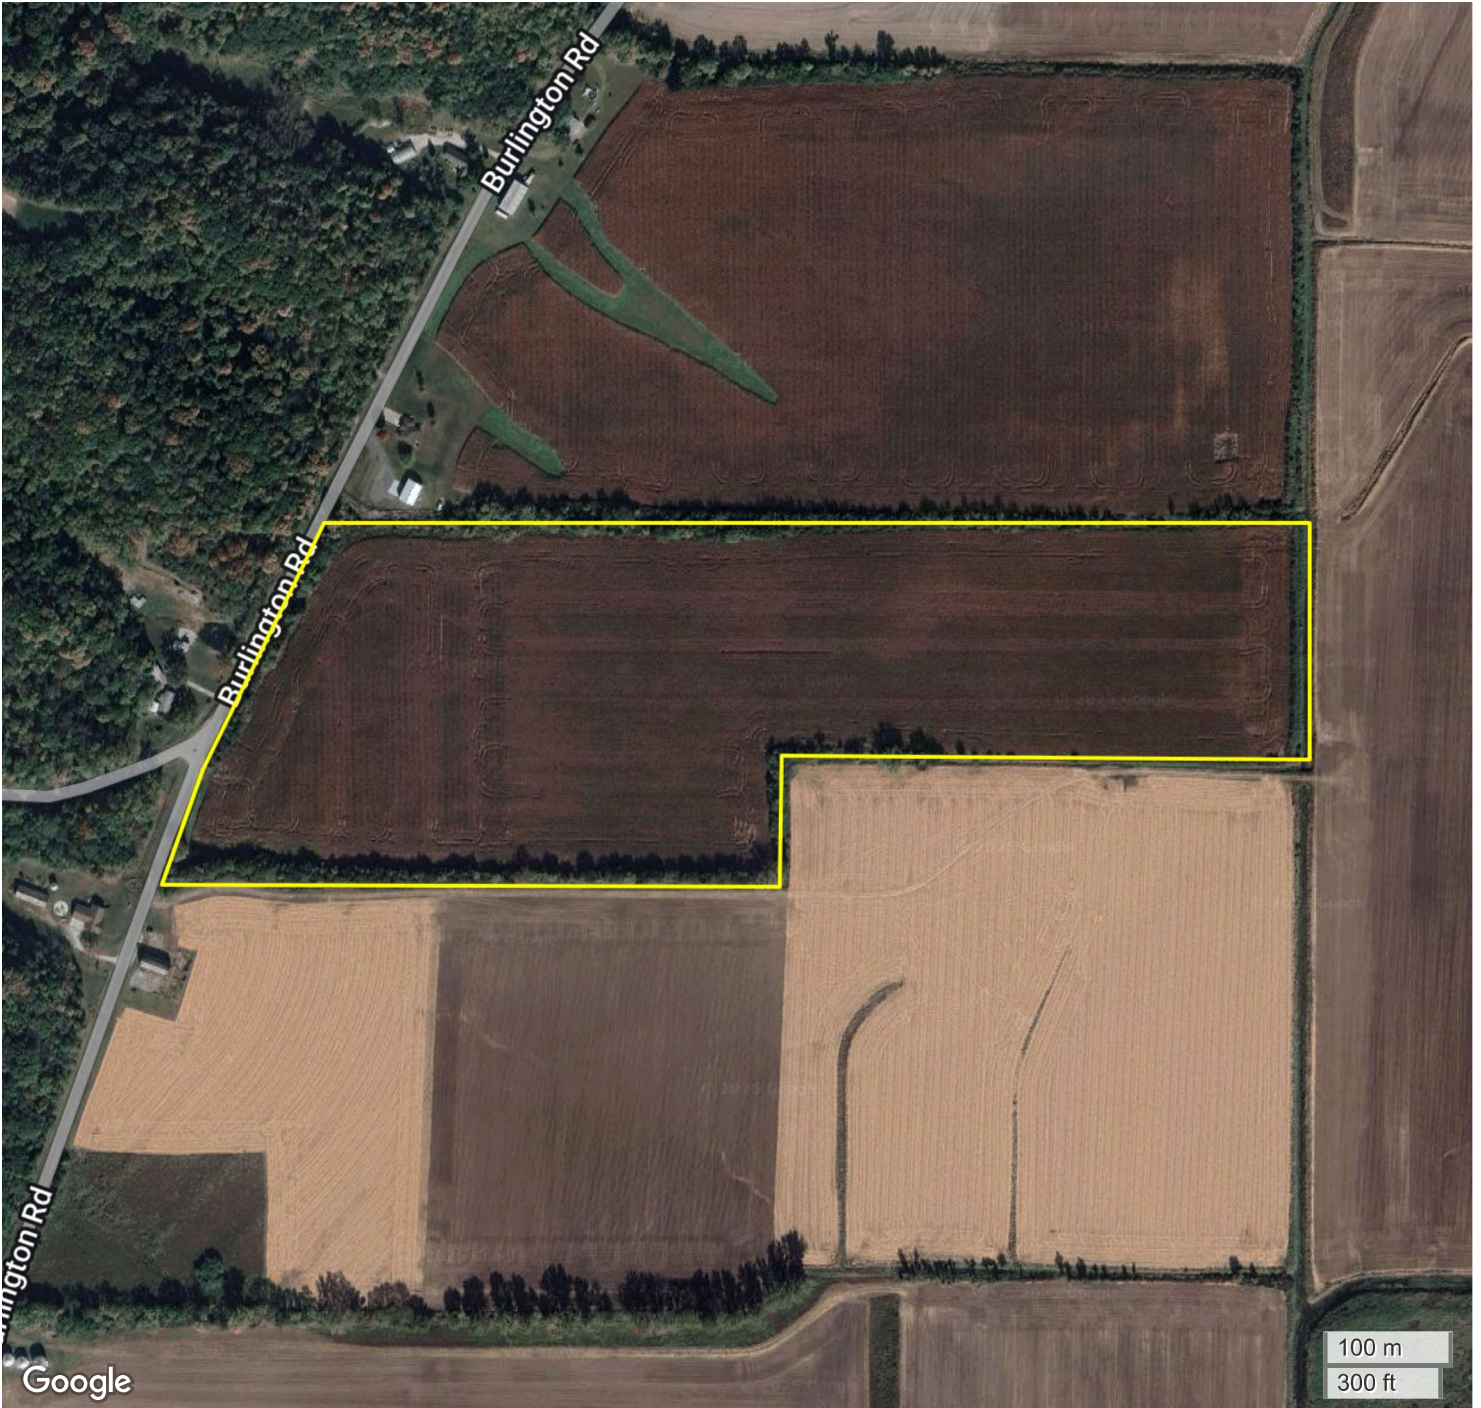

TRACT 2 (47 AC TOTAL, 43.33 AC TILLABLE)

AERIAL MAP

Center: 41.386015, -91.177150

15-76N-3W

Seventy-Six Township
Muscatine County, IA

FarmWorth, LLC makes no representations or warranties, express or implied, as to the accuracy of any information, data, numerical values, boundaries, or any other information generated through the use of FarmWorth.com. User is solely responsible for independently investigating and determining all information provided through FarmWorth.com prior to use and waives any and all claims against FarmWorth, LLC for any inaccuracies or inconsistencies in the information and/or data.