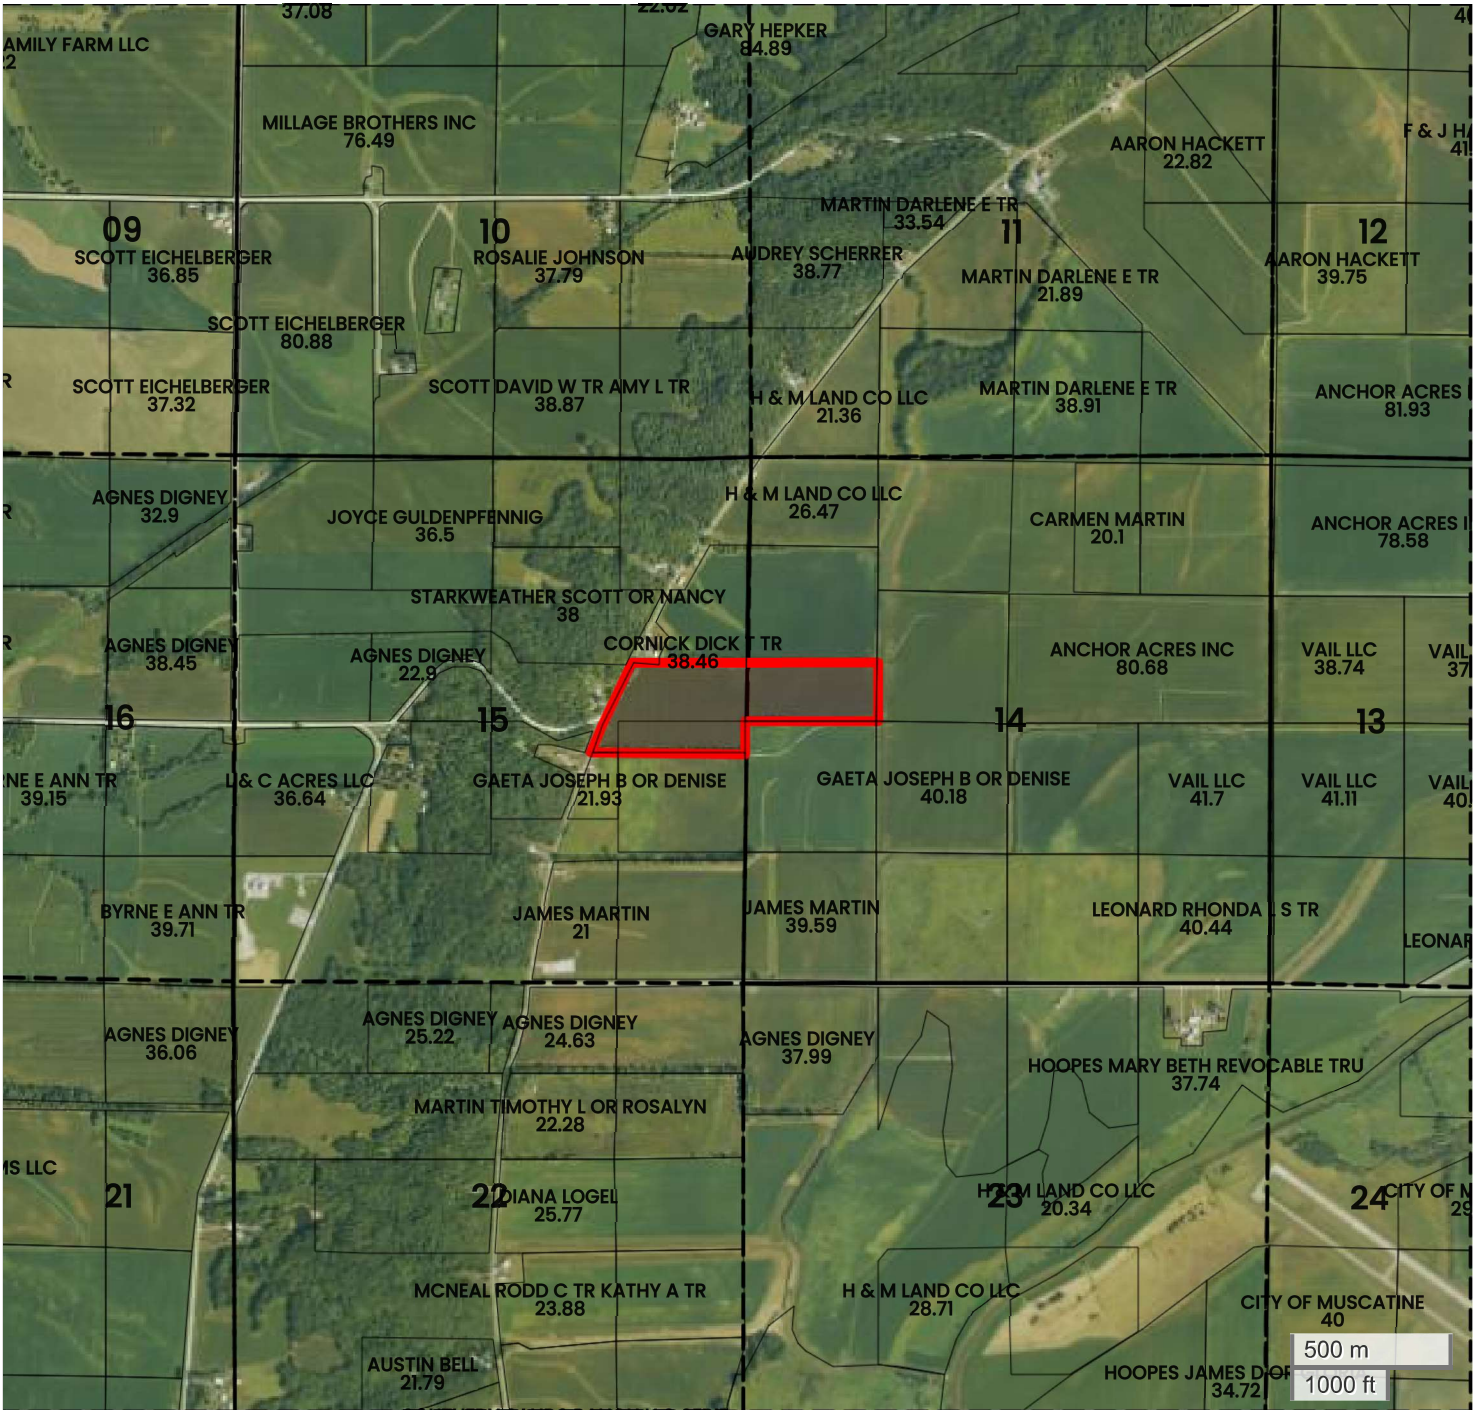

TRACT 2 (47 AC TOTAL, 43.33 AC TILLABLE)

PLAT MAP

Center: 41.385989, -91.177173

15-76N-3W

Seventy-Six Township
Muscatine County, IA

FarmWorth, LLC makes no representations or warranties, express or implied, as to the accuracy of any information, data, numerical values, boundaries, or any other information generated through the use of FarmWorth.com. User is solely responsible for independently investigating and determining all information provided through FarmWorth.com prior to use and waives any and all claims against FarmWorth, LLC for any inaccuracies or inconsistencies in the information and/or data.